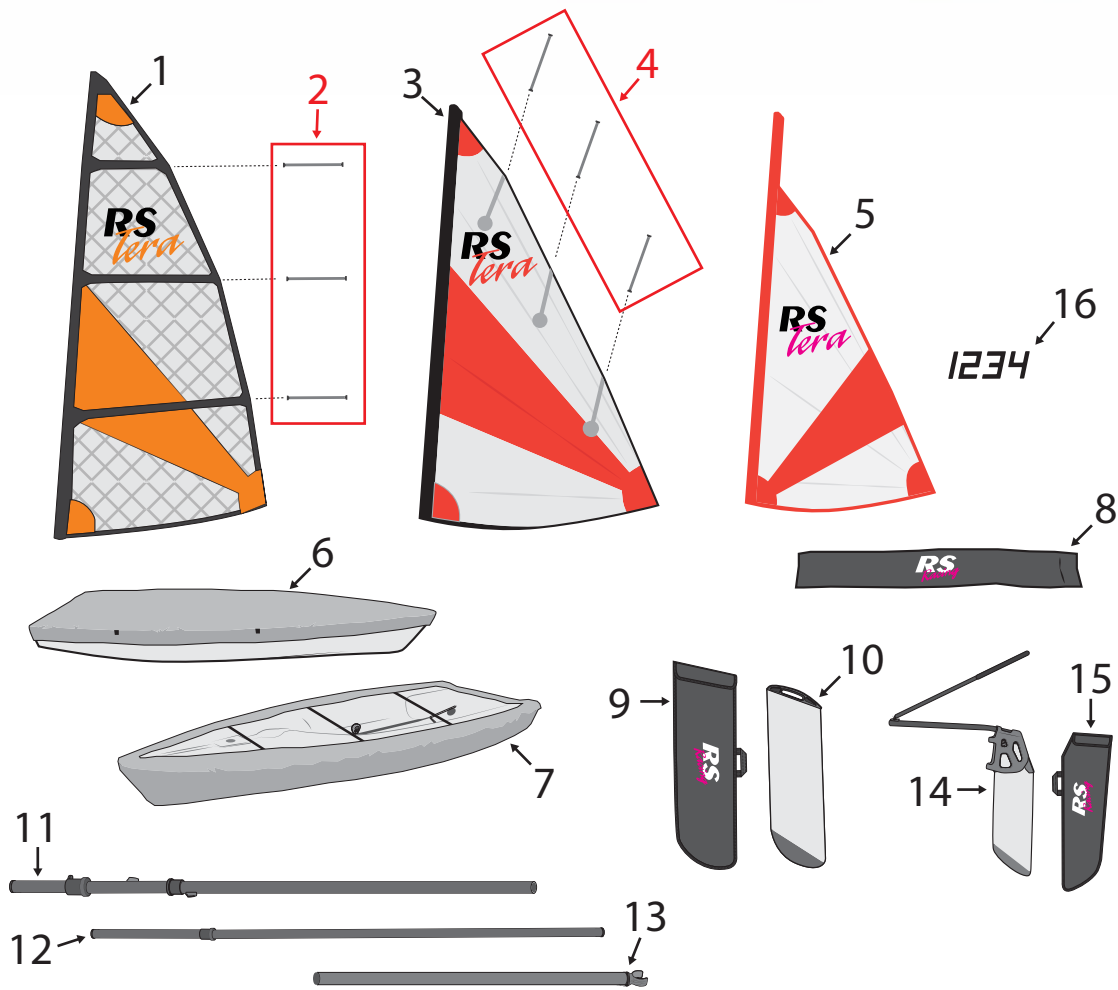

Sail | Spars | Covers | Foil

Number	Description	Product Code
1	RS Tera Pro Mainsail (rolled inc battens and bag)	TER-SA-100
2	RS Tera Pro Batten Set	TER-SA-901
3	RS Tera Sport Mainsail (inc. battens and bag)	TER-SA-101
4	RS Tera Sport Batten Set	TER-SA-902
5	RS Tera Mini Sail	TER-SA-102
6	RS Tera Polycotton Breathable Top/Deck Cover	TER-CO-100
7	RS Tera Under/Hull Cover	TER-CO-200
8	RS Tera Padded Spar Storage Bag	TER-CO-400
9	RS Tera Padded Daggerboard Bag	TER-CO-300
10	RS Tera Daggerboard	TER-FO-200
11	RS Tera Lower Mast	TER-SP-300
12	RS Tera Top Mast	TER-SP-200
13	RS Tera Boom	TER-SP-400
14	RS Tera Rudder Stock Complete	TER-WEB-004
15	RS Tera Padded Rudder Bag	TER-CO-500
16	RS Digital 8 Sail Number - 230mm	RSM-SA-901
17	Top Cover QR Buckle	ZCB000
18	RS Tera Sail Decal	TER-SA-900