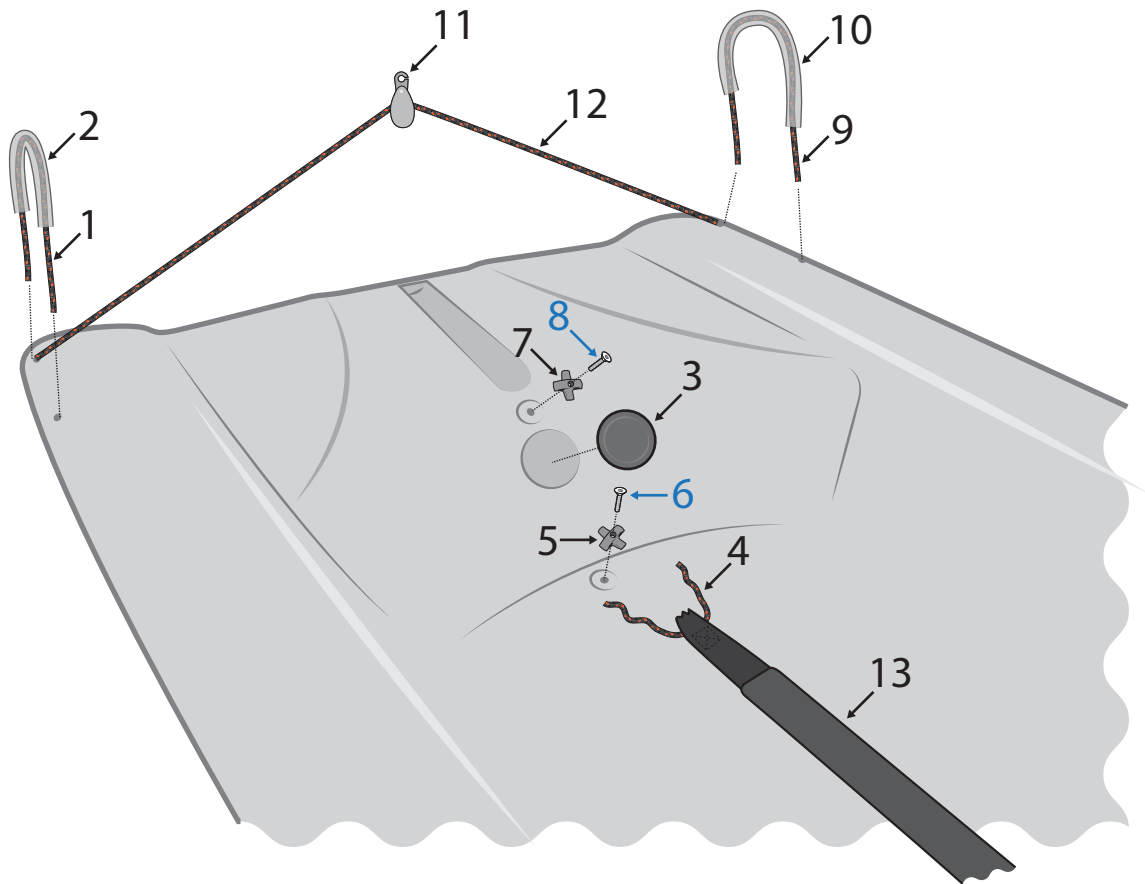

# Hull Parts - Bow Area

Number	Description	Product Code
1	Allen Hatch 4 Inch: Sealing Ring	A338
2	Allen Hatch 4 Inch: Black	A337BLACK
3	Pozzi pan screw 6 x 3/4	FIX-S6-P01
4	Allen Hatch 4 Inch: Black	A337BLACK
5	SCK CSK M/SCREW M6 X 20	FIX-B6-C20
6	RS Tera/Quba Front Carry Handle	RSM-HF-101
8	Pozzi pan machine screw M6 X 12	FIX-B6-P12
10	Pozzi pan machine screw M6 X 12	FIX-B6-P12
11	RS Tera Mast Deck Plate	TER-HF-200
12	RS Tera Mast Pot Wear Strip	TER-HF-201

# Hull Parts - Daggerboard Area

Number	Description	Product Code
1	RS Feva Daggerboard Rubber	FEV-HF-300
3	RS Tera / RS Quba Daggerboard Surround	TER-FO-901
4	Gottifredi Maffioli Compact 12 - 4mm	
5	Allen Forged Shackle 5mm Pin 11x19mm	A5405S
7	Harken Spring 25mm Diameter 51mm Long	H071
8	Allen 60mm Pro Ratchet Block	A2160
9	SCK CSK M/SCREW M6 X 20	FIX-B6-C20
10	RS Feva Daggerboard Rubber	FEV-HF-300
11	SCK CSK M/SCREW M6 X 20	FIX-B6-C20
12	RS Toe Strap Attachment Cross	TER-HF-401

# Hull Parts -Helm Area

Number	Description	Product Code
1	Kingfisher 8 Plait PreStretch 4mm: Black	KPS04BLK
2	RS Feva Carry Handle Tubes Each	FEV-HF-500
3	RS Tera/ RS Quba Inspection Cap	RSM-HF-404
4	Kingfisher 8 Plait PreStretch 4mm: Black	KPS04BLK
5	RS Toe Strap Attachment Cross	TER-HF-401
6	SCK CSK M/SCREW M6 X 20	FIX-B6-C20
7	RS Toe Strap Attachment Cross	TER-HF-401
8	SCK CSK M/SCREW M6 X 20	FIX-B6-C20
9	Kingfisher 8 Plait PreStretch 4mm: Black	KPS04BLK
10	RS Feva Carry Handle Tubes Each	FEV-HF-500
11	Allen 29mm Plain Block with Inglefield Clip	A178-74
12	Kingfisher Evolution Performance - 4mm	
13	RS Tera Toestrap	TER-HF-400