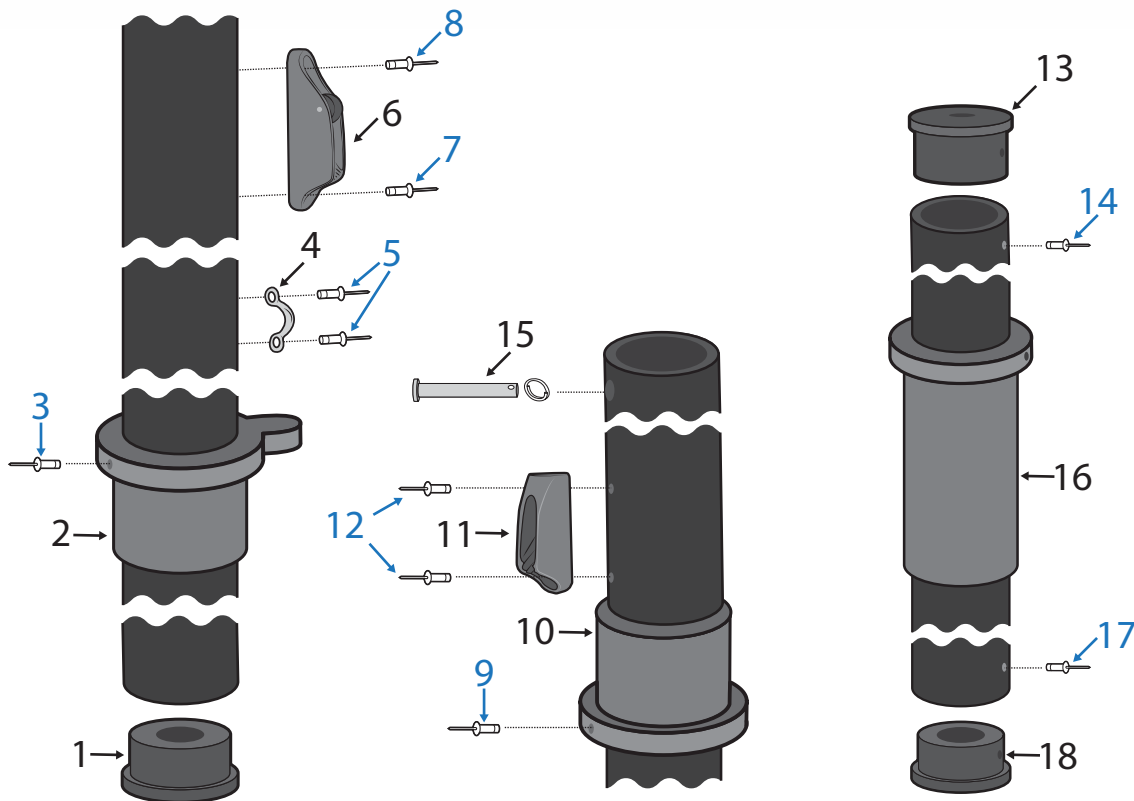

Mast Parts

© RS SAILING 2017

Number	Description	Product Code
1	RS Tera Lower Mast Heel Plug	TER-SP-904
2	RS Tera Deck Collar	TER-SP-905
3	Rivet Monel 4.8 x 12	FIX-R48-M12
4	RWO Standard Deck Clip Medium 2	R2835
5	Rivet Monel 4.8 x 18	FIX-R48-M18
6	Clamcleat Roller Fairlead Mk1 Racing Junior	CL236
7	Rivet Monel 4.8 x 18	FIX-R48-M18
8	Rivet Monel 4.8 x 18	FIX-R48-M18
9	Rivet Monel 4.8 x 12	FIX-R48-M12
10	RS Tera Gooseneck Collar	TER-SP-906
11	Clamcleat Racing Junior MK2	CL211MK2
12	Rivet Monel 4.8 x 18	FIX-R48-M18
13	RS Tera Top Mast End Plug	TER-SP-907
14	Rivet Monel 4.8 x 18	FIX-R48-M18
15	RS Tera 2011 Spec Mast Conversion Kit	TER-UA-101
16	RS Tera Mast Slide	TER-SP-908
17	Rivet Monel 4.8 x 18	FIX-R48-M18
18	RS Tera Top Mast End Plug	TER-SP-907