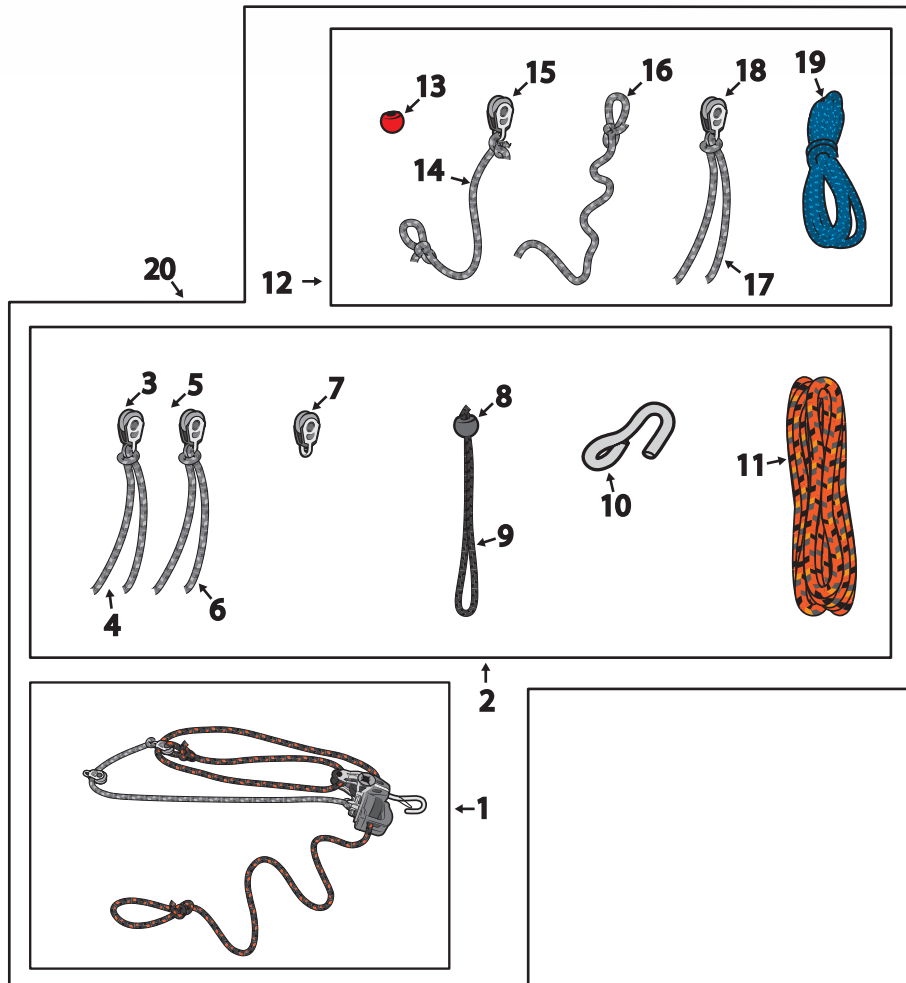

Upgrade Packs & Parts

Number	Description	Product Code
1	RS Tera 6:1 Kicker/Vang Upgrade (Allen)	TER-UA-203
2	RS Tera Performance Outhaul	TER-UA-201
3	Allen 20mm Dynamic Block: Single	A2020
4	Gottifredi Maffioli Compact 12 - 4mm	
5	Allen 20mm Dynamic Block: Single	A2020
6	Gottifredi Maffioli Compact 12 - 4mm	
7	Allen 20mm Dynamic Block: Single	A2020
8	RWO Bobble 4mm	R1901T
9	Gottifredi Maffioli Evolution Race - 3mm	
10	Allen S/S Twisted Welded Hook (RS200/400 Rig Tension)	A4069
11	RS Tera Race Outhaul Control Line	TER-WEB-005
12	RS Tera Performance Downhaul	TER-UA-200
13	RWO Bobble 4mm	R1901T
14	Gottifredi Maffioli Compact 12 - 4mm	
15	Allen 20mm Dynamic Block: Single	A2020
16	Gottifredi Maffioli Compact 12 - 4mm	
17	Gottifredi Maffioli Compact 12 - 4mm	
18	Allen 20mm Dynamic Block: Single	A2020
19	RS Tera Race Downhaul Control Line	TER-WEB-006