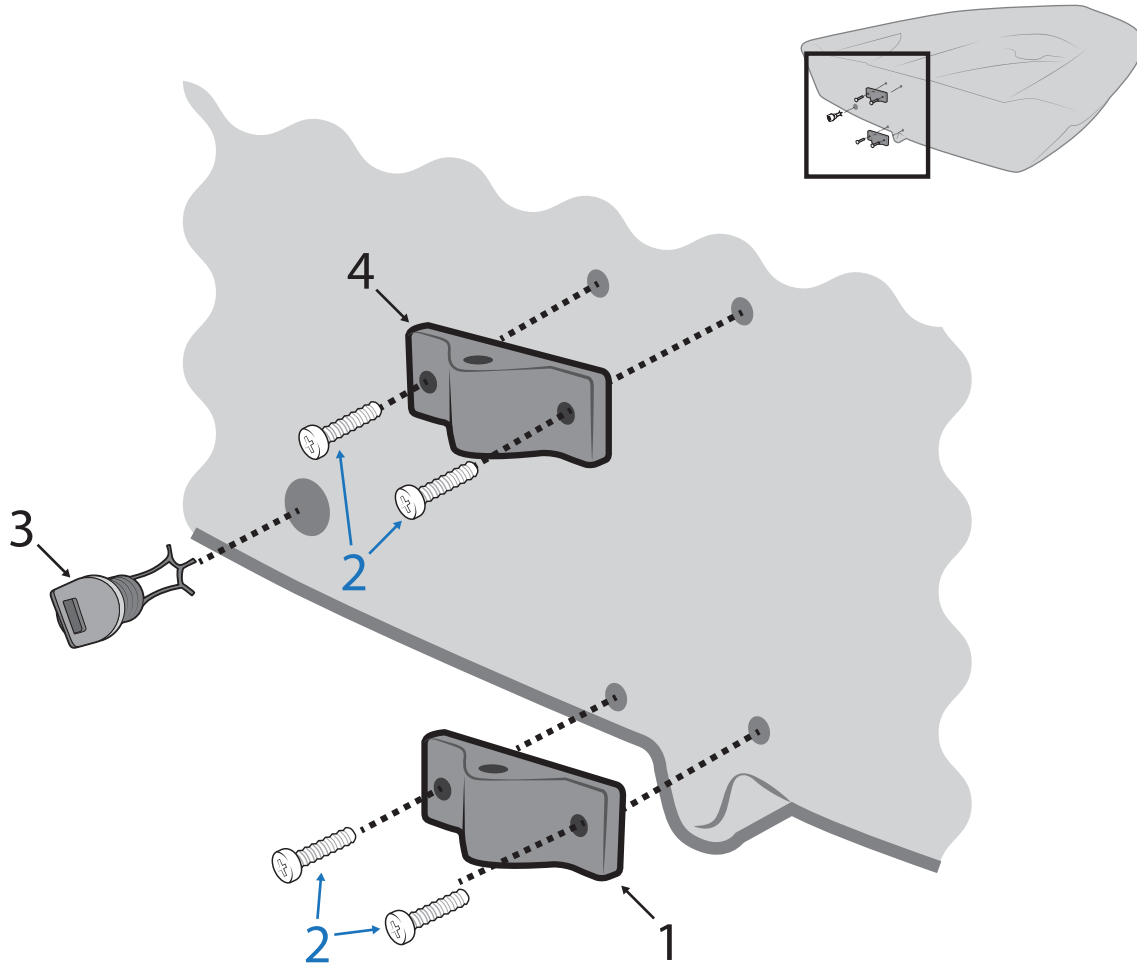

Hull Parts - Transom

Number	Description	Product Code
1	RS Tera Transom Gudgeon	TER-HF-500
2	Pozzi pan machine screw M6 x 16	FIX-B6-P16
3	RS APB Transom Bung	RSM-HF-501
4	RS Tera Transom Gudgeon	TER-HF-500