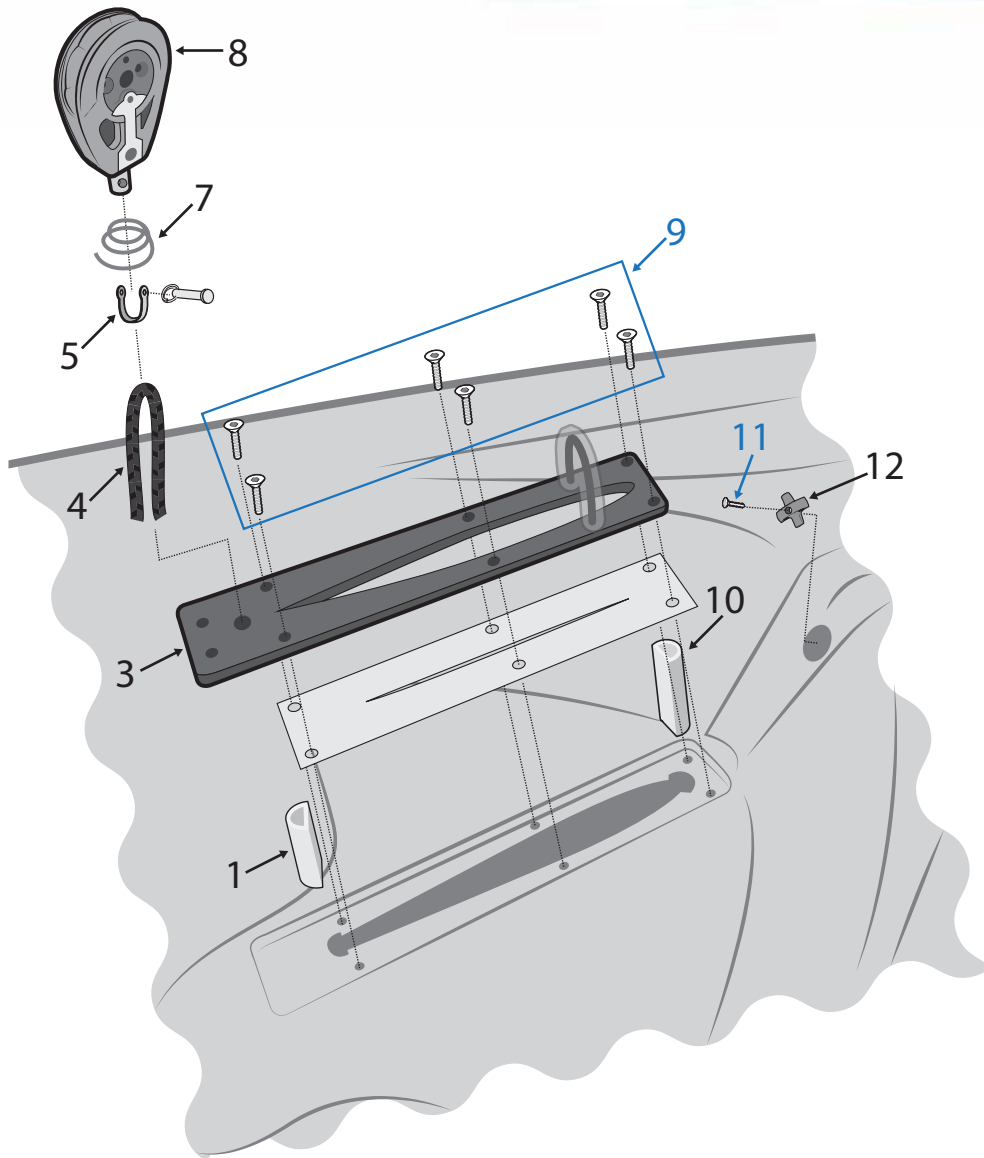

# Hull Parts - Bow Area

Number	Description	Product Code
1	Allen Hatch 4 Inch: Sealing Ring	A338
2	Allen Hatch 4 Inch: Black	A337BLACK
3	Pozzi pan screw 6 x 3/4	FIX-S6-P01
4	Allen Hatch 4 Inch: Black	A337BLACK
5	SCK CSK M/SCREW M6 X 20	FIX-B6-C20
6	RS Tera/Quba Front Carry Handle	RSM-HF-101
8	Pozzi pan machine screw M6 X 12	FIX-B6-P12
10	Pozzi pan machine screw M6 X 12	FIX-B6-P12
11	RS Tera Mast Deck Plate	TER-HF-200
12	RS Tera Mast Pot Wear Strip	TER-HF-201

# Hull Parts - Daggerboard Area

Number	Description	Product Code
1	RS Feva Daggerboard Rubber	FEV-HF-300
3	RS Tera / RS Quba Daggerboard Surround	TER-FO-901
4	Gottifredi Maffioli Compact 12 - 4mm	
5	Allen Forged Shackle 5mm Pin 11x19mm	A5405S
7	Harken Spring 25mm Diameter 51mm Long	H071
8	Allen 60mm Pro Ratchet Block	A2160
9	SCK CSK M/SCREW M6 X 20	FIX-B6-C20
10	RS Feva Daggerboard Rubber	FEV-HF-300
11	SCK CSK M/SCREW M6 X 20	FIX-B6-C20
12	RS Toe Strap Attachment Cross	TER-HF-401

# Hull Parts -Helm Area

Number	Description	Product Code
1	Kingfisher 8 Plait PreStretch 4mm: Black	KPS04BLK
2	RS Feva Carry Handle Tubes Each	FEV-HF-500
3	RS Tera/ RS Quba Inspection Cap	RSM-HF-404
4	Kingfisher 8 Plait PreStretch 4mm: Black	KPS04BLK
5	RS Toe Strap Attachment Cross	TER-HF-401
6	SCK CSK M/SCREW M6 X 20	FIX-B6-C20
7	RS Toe Strap Attachment Cross	TER-HF-401
8	SCK CSK M/SCREW M6 X 20	FIX-B6-C20
9	Kingfisher 8 Plait PreStretch 4mm: Black	KPS04BLK
10	RS Feva Carry Handle Tubes Each	FEV-HF-500
11	Allen 29mm Plain Block with Inglefield Clip	A178-74
12	Kingfisher Evolution Performance - 4mm	
13	RS Tera Toestrap	TER-HF-400