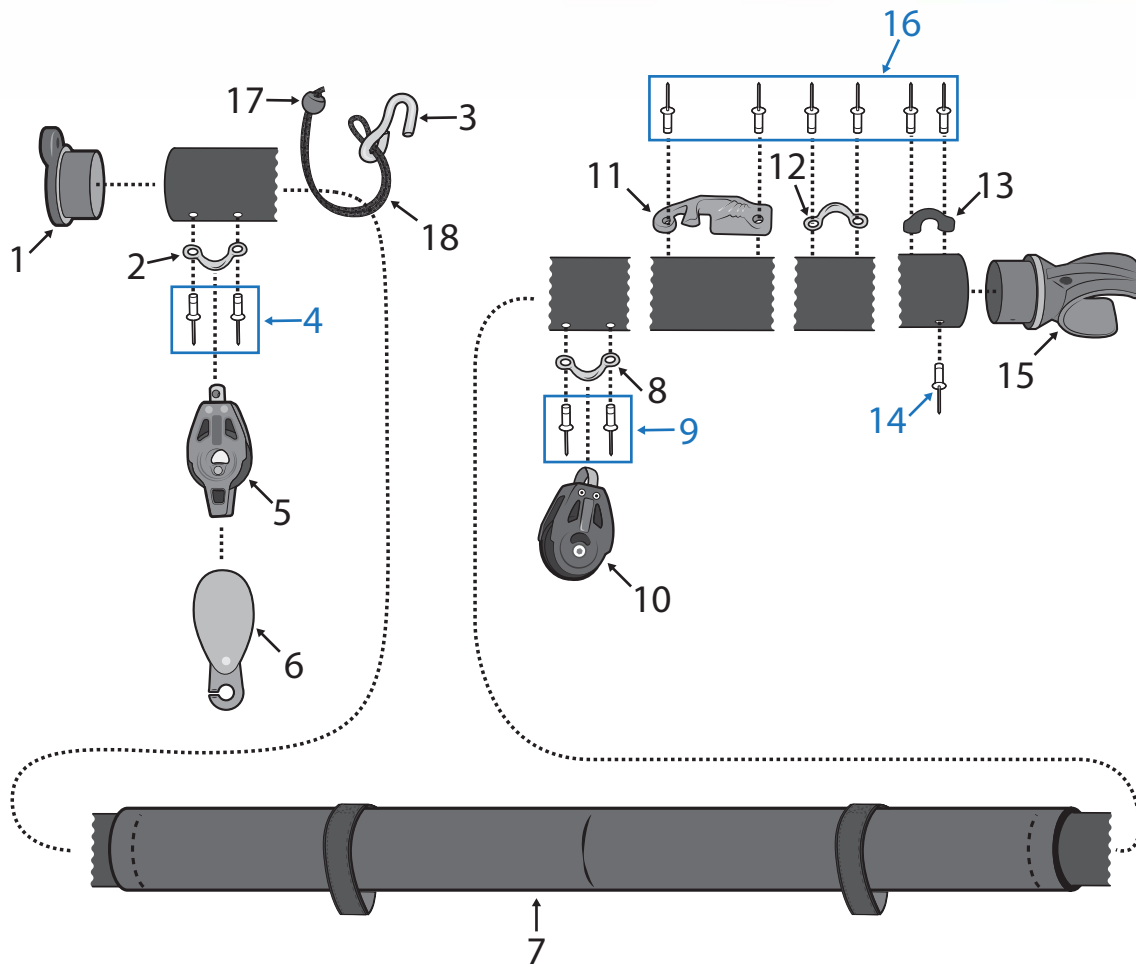

# Mast Parts

© RS SAILING 2017

Number	Description	Product Code
1	RS Tera Lower Mast Heel Plug	TER-SP-904
2	RS Tera Deck Collar	TER-SP-905
3	Rivet Monel 4.8 x 12	FIX-R48-M12
4	RWO Standard Deck Clip Medium 2	R2835
5	Rivet Monel 4.8 x 18	FIX-R48-M18
6	Clamcleat Roller Fairlead Mk1 Racing Junior	CL236
7	Rivet Monel 4.8 x 18	FIX-R48-M18
8	Rivet Monel 4.8 x 18	FIX-R48-M18
9	Rivet Monel 4.8 x 12	FIX-R48-M12
10	RS Tera Gooseneck Collar	TER-SP-906
11	Clamcleat Racing Junior MK2	CL211MK2
12	Rivet Monel 4.8 x 18	FIX-R48-M18
13	RS Tera Top Mast End Plug	TER-SP-907
14	Rivet Monel 4.8 x 18	FIX-R48-M18
15	RS Tera 2011 Spec Mast Conversion Kit	TER-UA-101
16	RS Tera Mast Slide	TER-SP-908
17	Rivet Monel 4.8 x 18	FIX-R48-M18
18	RS Tera Top Mast End Plug	TER-SP-907

# Boom - Parts

Number	Description	Product Code
1	RS Tera Boom Outboard End Plug	TER-SP-903
2	RWO Standard Deck Clip Medium 2	R2835
3	Allen S/S Twisted Welded Hook (RS200/400 Rig Tension)	A4069
4	Rivet Monel 4.8 x 18	FIX-R48-M18
5	Selden Ball Bearing Block 30mm: Single With Becket	P403101SBK
6	Allen 38mm Plain Block with Inglefield Clip	A278-74
7	RS Tera Boom Protector	TER-SP-900
8	RWO Standard Deck Clip Medium 2	R2835
9	Rivet Monel 4.8 x 18	FIX-R48-M18
10	Selden Ball Bearing Block 30mm: Single	P403101SIN
11	Clamcleat Side Entry Cleat Junior MK2 (Starboard)	CL217MK2
12	RWO Standard Deck Clip Medium 2	R2835
13	Allen Fairlead Open Base 9mm	A282
14	Rivet Monel 4.8 x 18	FIX-R48-M18
15	RS Tera Boom Inboard End	TER-SP-901
16	Rivet Monel 4.8 x 18	FIX-R48-M18
17	RWO 6mm Bobble: Black	R1991T
18	Clew Strop	RSM-WEB-002