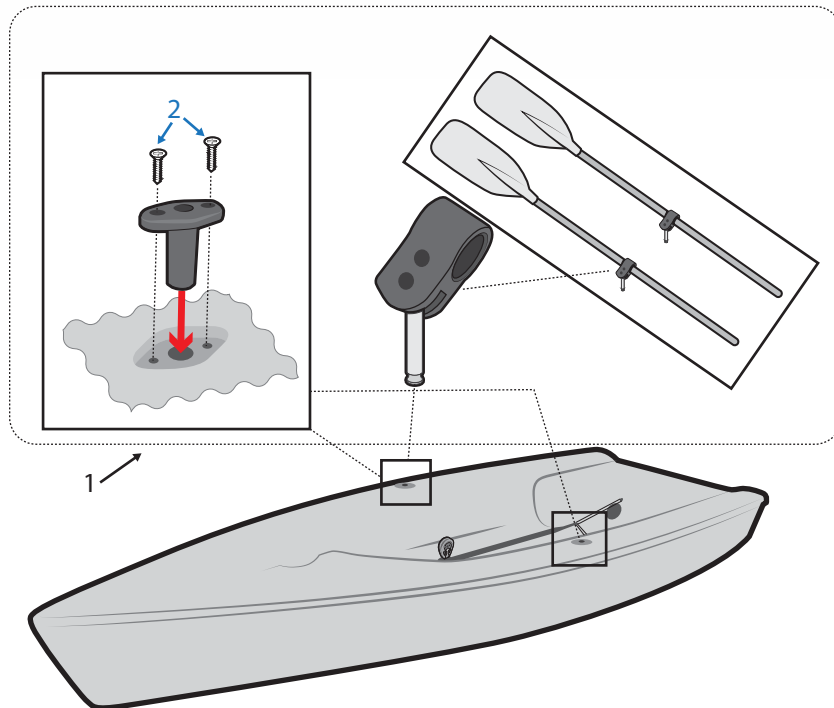

Rowing Kit & Trolley Parts

Number	Description	Product Code
1	RS Rowing Kit (Tera/Quba) + Oars, Rowlocks, Sockets, Fixings	RSM-UA-100
2	CSK pozzi screw 10 x 1	FIX-S10-C01

Trolley Parts

Number	Description	Product Code
1	RS Tera Aluminium Launching Trolley	TER-TR-100
2	Trolley Wheel	RSM-TR-911
3	RS Tera New Style Trolley Pin	TER-TR-902
4	Tera Trolley Button	BG8603