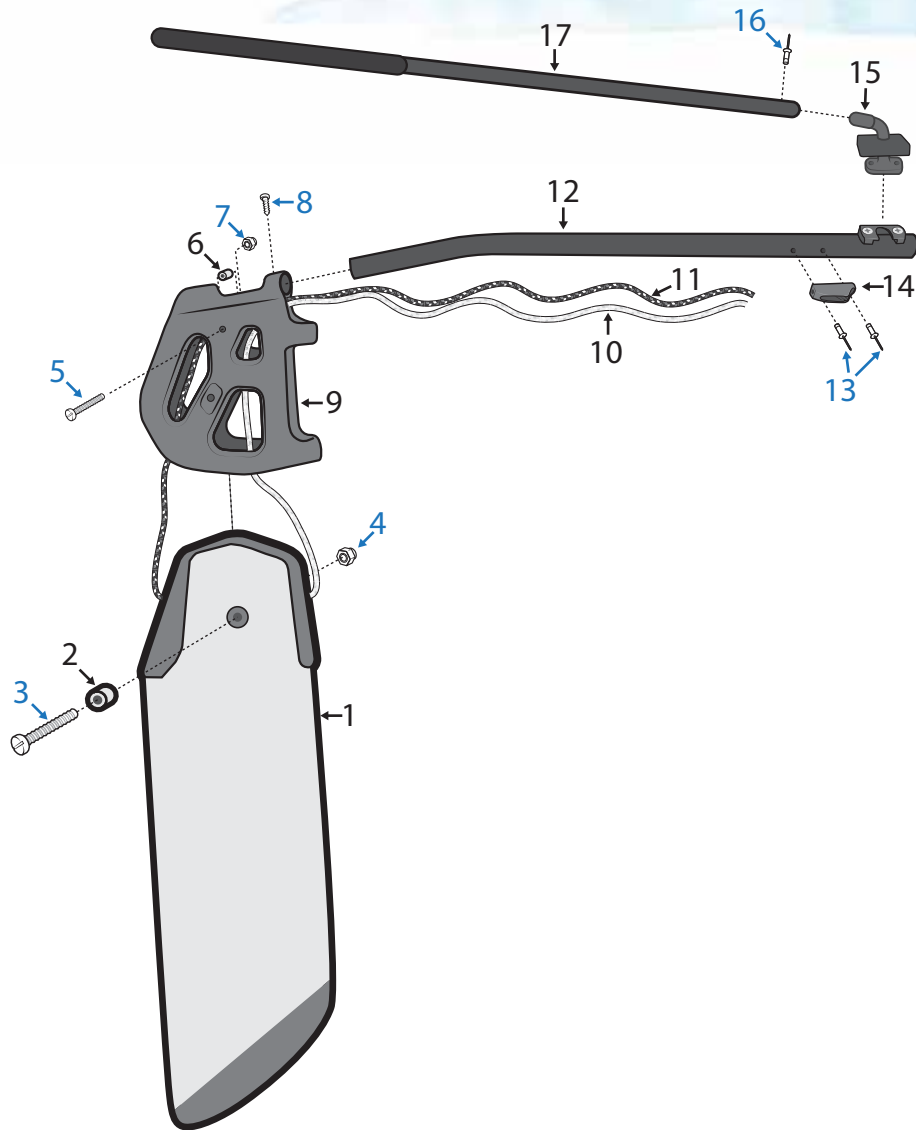

Rudder Stock - Parts

Number	Description	Product Code
1	RS Tera Rudder Blade	TER-FO-100
2	APB Rudder Blade Pivot Bush Narrow	RSM-FO-905
3	Selden Rudder Stock Pivot Bolt: M8 x 40	FIX-B8-P41
4	Nyloc M8	FIX-N8-008
8	Pozzi pan screw 6 x 3/4	FIX-S6-P01
9	RS Tera Rudder Stock Head	TER-FO-300
10	Kingfisher 8 Plait PreStretch 4mm	KPS04WHT
11	Kingfisher 8 Plait PreStretch 4mm	KPS04BLK
12	RS Tera Tiller and Extension	TER-FO-400
13	Rivet Monel 4.8 x 12.9	FIX-R48-M12
14	Racing Micro with Becket	CL270
15	Selden Tiller Extension UJ	CA0015
16	Rivet Monel 4.8 x 12.9	FIX-R48-M12
17	RS Tera Tiller Extension: Selden UJ	TER-FO-500
Old Style Silver Rudder Stock Parts Listed Below:		
15.1	Seasure Flexible UJ	S2367A
17.1	RS Tera Tiller Extension: Seasure UJ	TER-FO-501
18	Seasure RS APB Rudder Pintle	S9597
19	Seasure RS Tera Rudder Pintle Lower	S9974
20	Seasure Rudder Retaining Clip Plastic	S1819