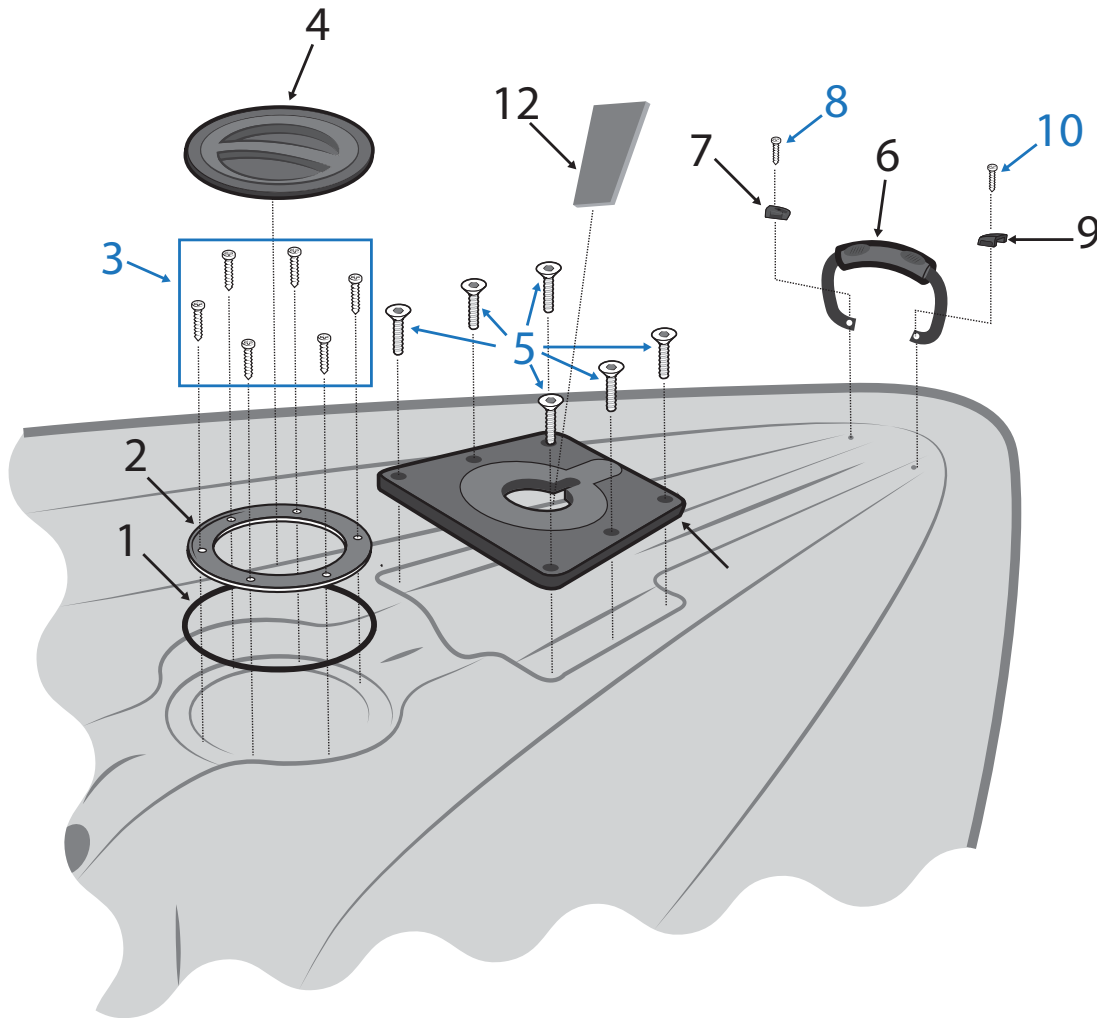

# Hull Parts - Bow Area

Number	Description	Product Code
1	Allen Hatch 4 Inch: Sealing Ring	A338
2	Allen Hatch 4 Inch: Black	A337BLACK
3	Pozzi pan screw 6 x 3/4	FIX-S6-P01
4	Allen Hatch 4 Inch: Black	A337BLACK
5	SCK CSK M/SCREW M6 X 20	FIX-B6-C20
6	RS Tera/Quba Front Carry Handle	RSM-HF-101
8	Pozzi pan machine screw M6 X 12	FIX-B6-P12
10	Pozzi pan machine screw M6 X 12	FIX-B6-P12
11	RS Tera Mast Deck Plate	TER-HF-200
12	RS Tera Mast Pot Wear Strip	TER-HF-201

# Hull Parts - Daggerboard Area

Number	Description	Product Code
1	RS Feva Daggerboard Rubber	FEV-HF-300
3	RS Tera / RS Quba Daggerboard Surround	TER-FO-901
4	Gottifredi Maffioli Compact 12 - 4mm	
5	Allen Forged Shackle 5mm Pin 11x19mm	A5405S
7	Harken Spring 25mm Diameter 51mm Long	H071
8	Allen 60mm Pro Ratchet Block	A2160
9	SCK CSK M/SCREW M6 X 20	FIX-B6-C20
10	RS Feva Daggerboard Rubber	FEV-HF-300
11	SCK CSK M/SCREW M6 X 20	FIX-B6-C20
12	RS Toe Strap Attachment Cross	TER-HF-401