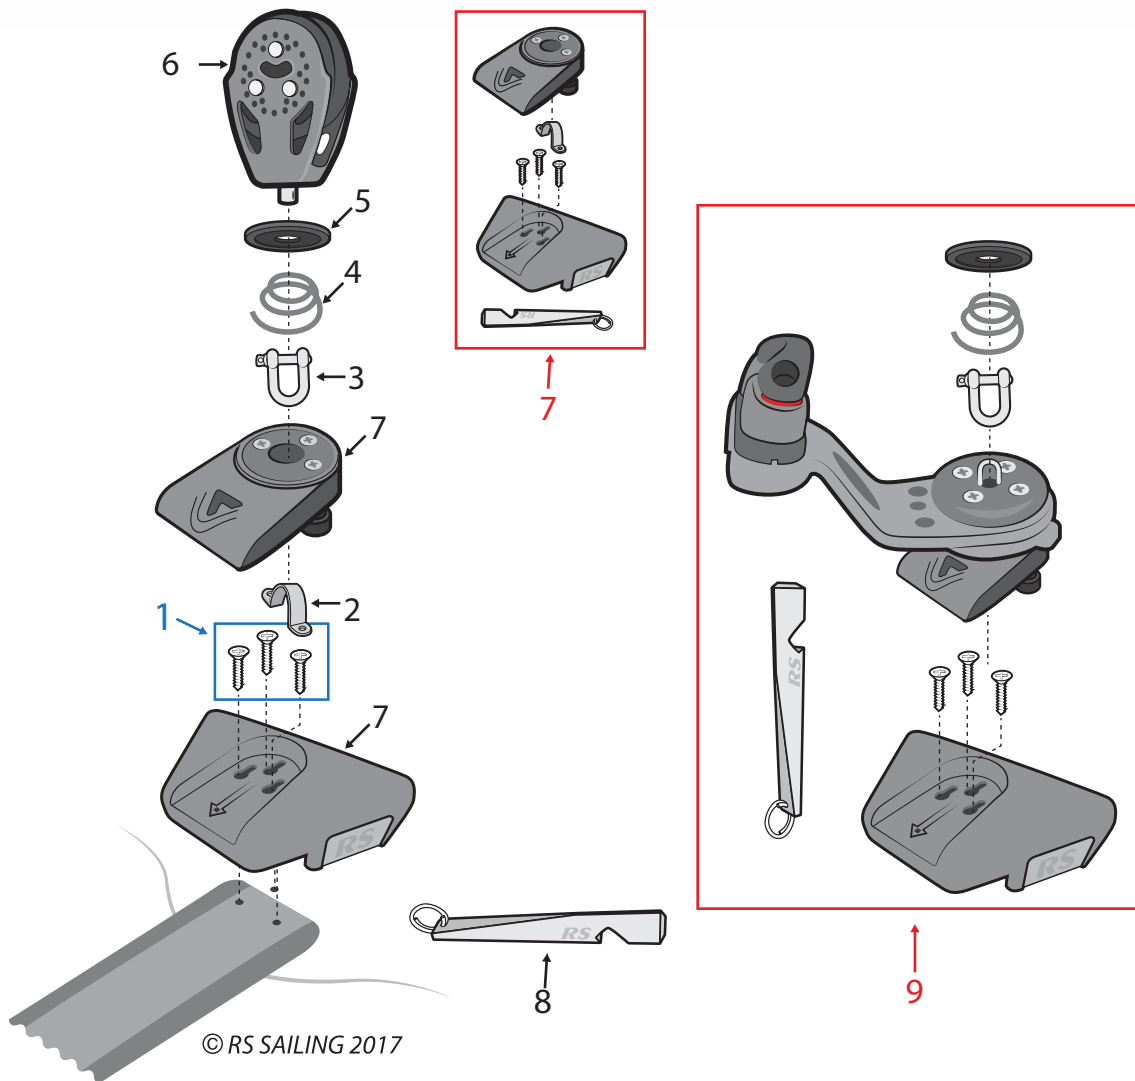

Mainsheet Upgrade & Parts

Number	Description	Product Code
1	CSK pozzi screw 10 x 1 1/2	FIX-S10-C15
2	Eye dinghy forestay small	508-089-01
3	Harken Mainsheet U Adaptor	H093
4	Harken Spring 25mm Diameter 51mm Long	H071
5	Harken SPRING CUP- CAM BASE (HSB2)	MP1877B
6	Harken 57mm Carbo Ratchet	H2135
7	RS Aero Mainsheet Base (Retro Fit)	AER-UA-109
8	RS Bottle Opener	RSM-UA-201
9	RS Aero Mainsheet Swivel Base (Harken)	AER-UA-110