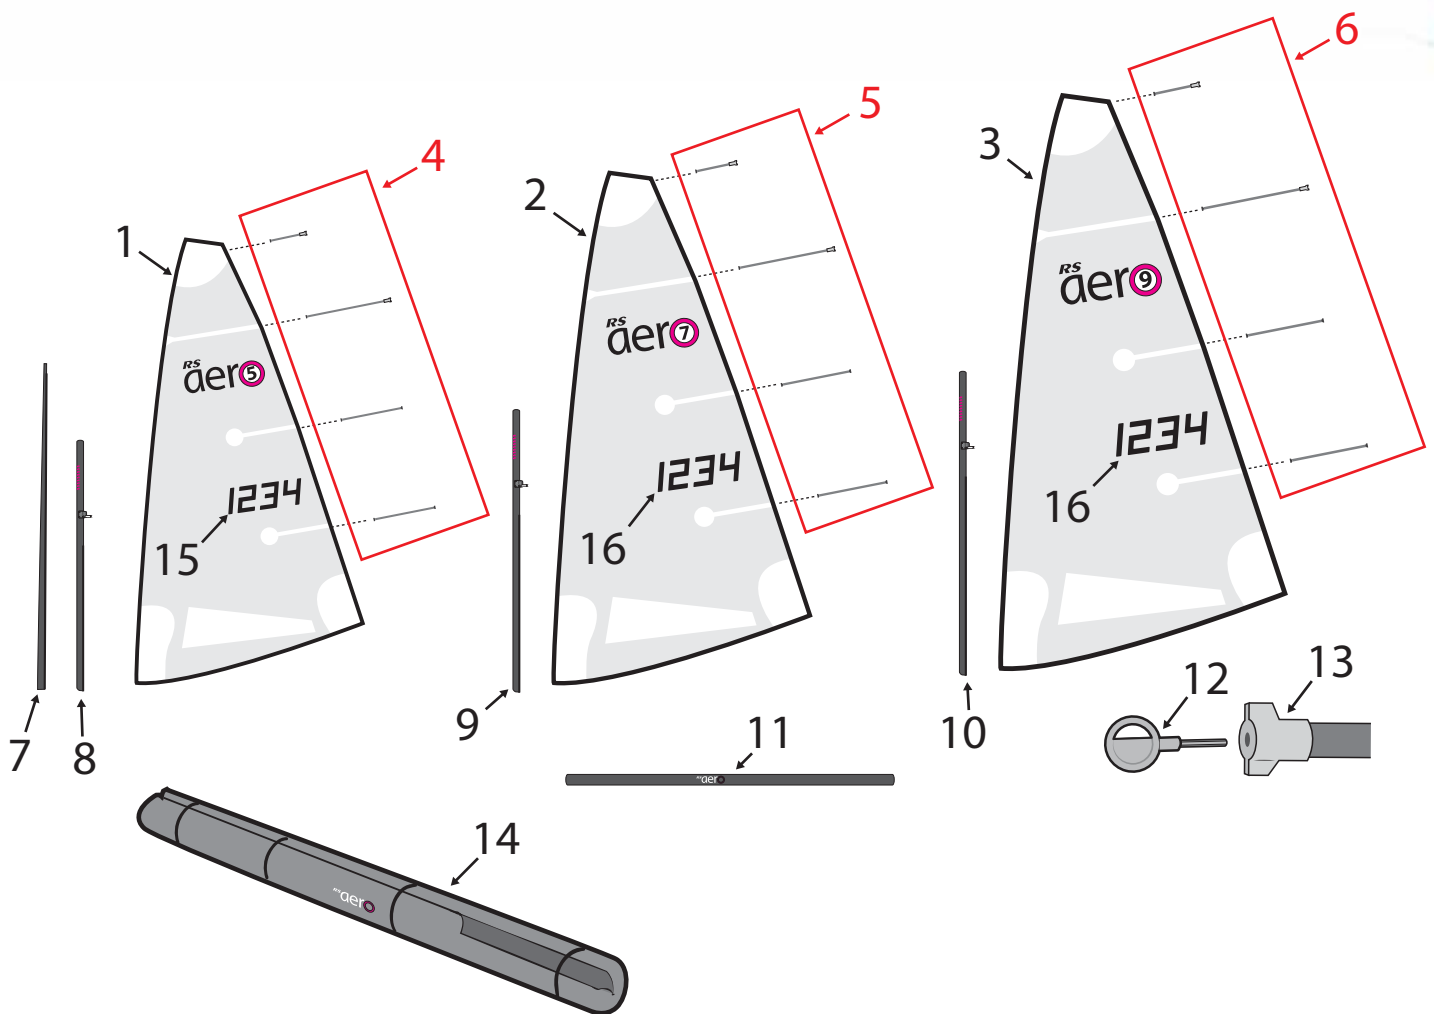

Sails | Spars

Number	Description	Product Code
1	RS Aero 5m Sail	AER-SA-102
2	RS Aero 7m Sail	AER-SA-101
3	RS Aero 9m Sail	AER-SA-100
4	RS Aero 5m Batten Set	AER-SA-902
5	RS Aero 7m Batten Set	AER-SA-901
6	RS Aero 9m Batten Set	AER-SA-900
7	RS Aero Top Section Complete	AER-SP-004
8	RS Aero 5m Lower Mast Complete	AER-SP-003
9	RS Aero 7m Lower Mast Complete	AER-SP-002
10	RS Aero 9m Lower Mast Complete	AER-SP-001
11	RS Aero Boom Complete	AER-SP-005
12	North Sails Batten Adjuster Key	RSM-SA-908
13	RS Aero Batten Adjuster	AER-SA-903
14	RS Aero Padded Spar Bag	AER-CO-400
15	RS Digital 8 Sail Number - 230mm	RSM-SA-901
16	RS Digital 8 Sail Number- 300mm	RSM-SA-900