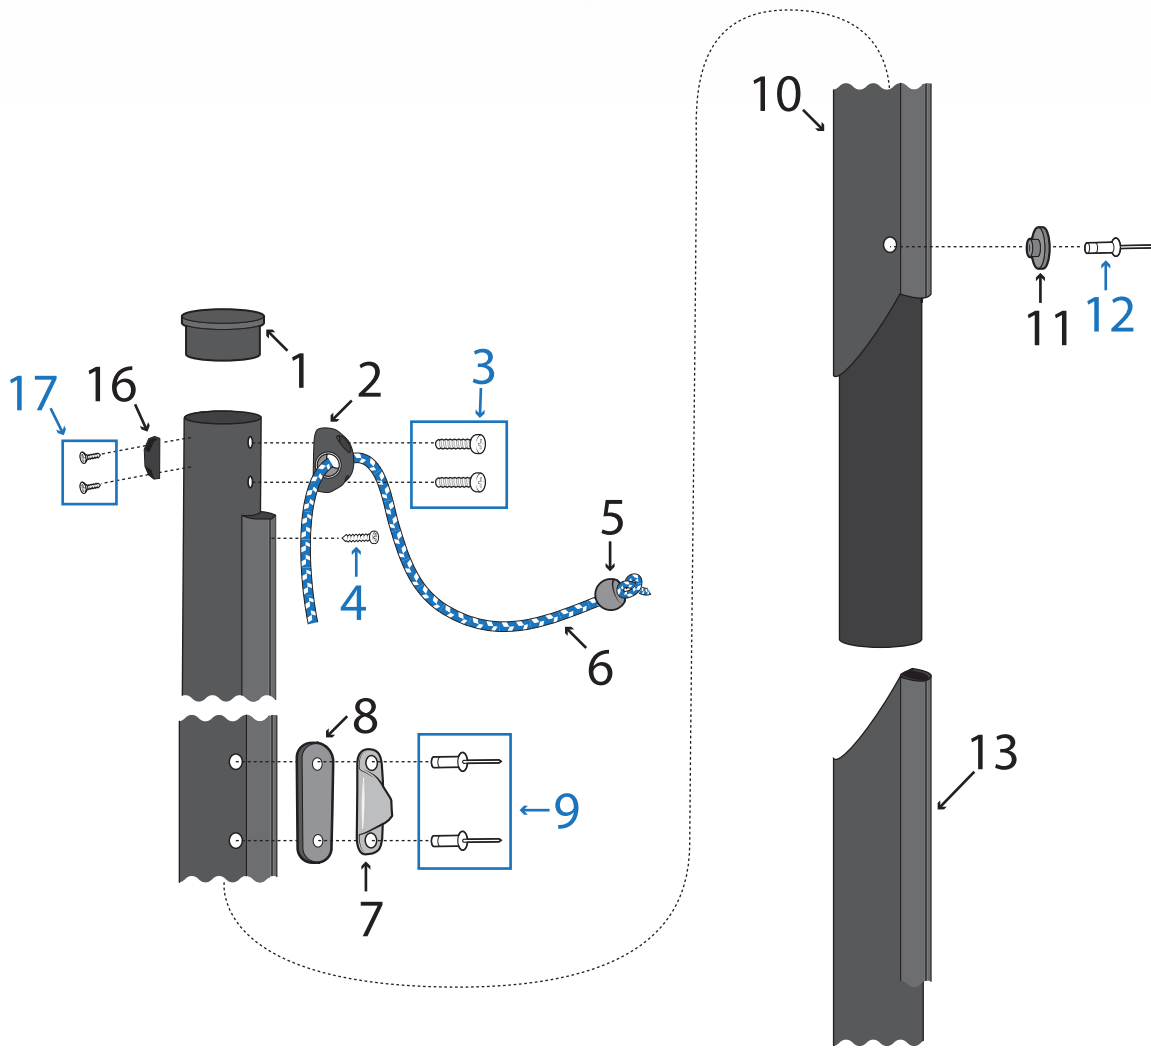

Hull Parts -Transom

Number	Description	Product Code
1	RWO Screw Bung & Socket	R2066
2	Pozzi pan screw 8 x 3/4	FIX-S8-P02
3	RWO Screw Bung & Ring Only	R2067
4	Allen Plastic Ring 18mm Diameter	A.156
5	Transom Gudgeon (Plastic - No Lock)	RSM-HF-506
6	RS CAT16 Transom Gudgeon (Plastic - With Lock)	C16-HF-502
7	Pozzi pan screw 14 x 2	FIX-S14-P01
8	RS Aero Water Bottle	AER-MS-900
9	RS Toe Strap Attachment Cross	TER-HF-401
10	CSK pozzi screw 10 x 1	FIX-S10-C01
11	RS Aero/ RS Quest Toe Strap Attachment Plate	RSM-HF-301
12	Pozzi pan screw 10 x 1 1/2	FIX-S10-P15
13	RS Aero Transom Drain Assembly (Port)	AER-HF-501
14	RS Aero Transom Drain Assembly (Starboard)	AER-HF-500
15	Kingfisher Shockcord 5mm: Black	KS305BLK
16	RS Aero Toe Strap	AER-HF-400
17	RS Aero Logo Kit	AER-MS-800
18	Kingfisher Shockcord 4mm: Black	KS304BLK

Mainsheet Upgrade & Parts

Number	Description	Product Code
1	CSK pozzi screw 10 x 1 1/2	FIX-S10-C15
2	Eye dinghy forestay small	508-089-01
3	Harken Mainsheet U Adaptor	H093
4	Harken Spring 25mm Diameter 51mm Long	H071
5	Harken SPRING CUP- CAM BASE (HSB2)	MP1877B
6	Harken 57mm Carbo Ratchet	H2135
7	RS Aero Mainsheet Base (Retro Fit)	AER-UA-109
8	RS Bottle Opener	RSM-UA-201
9	RS Aero Mainsheet Swivel Base (Harken)	AER-UA-110

Top Mast - Parts

Number	Description	Product Code
1	RS Aero Upper Mast Plug	AER-SP-902
2	Selden Bullseye Medium S/S Lined	508-604
3	Rivet Carbon 4.8 x 18	FIX-R48-C18
4	Carbon Rivet 5mm (Each)	RSM-MS-301
5	RWO 4mm Bobble: Black	R1901T
6	RS Aero Main Halyard Complete	AER-WEB-004
7	Clamcleat Racing Fine Line Cleat Port	CL259
9	Rivet Carbon 4.8 x 12	FIX-R48-C12
10	RS Aero Top Section Complete	AER-SP-004
11	RS Aero Mast Button	AER-SP-903
12	Rivet Carbon 4.8 x 12	FIX-R48-C12
13	RS Aero Mast Track (Per Metre)	AER-SP-906
16	RS Aero Wind indicator Hawk Mast Clip	AER-UA-108
17	CSK pozzi screw 8 x 3/4	FIX-S8-C03