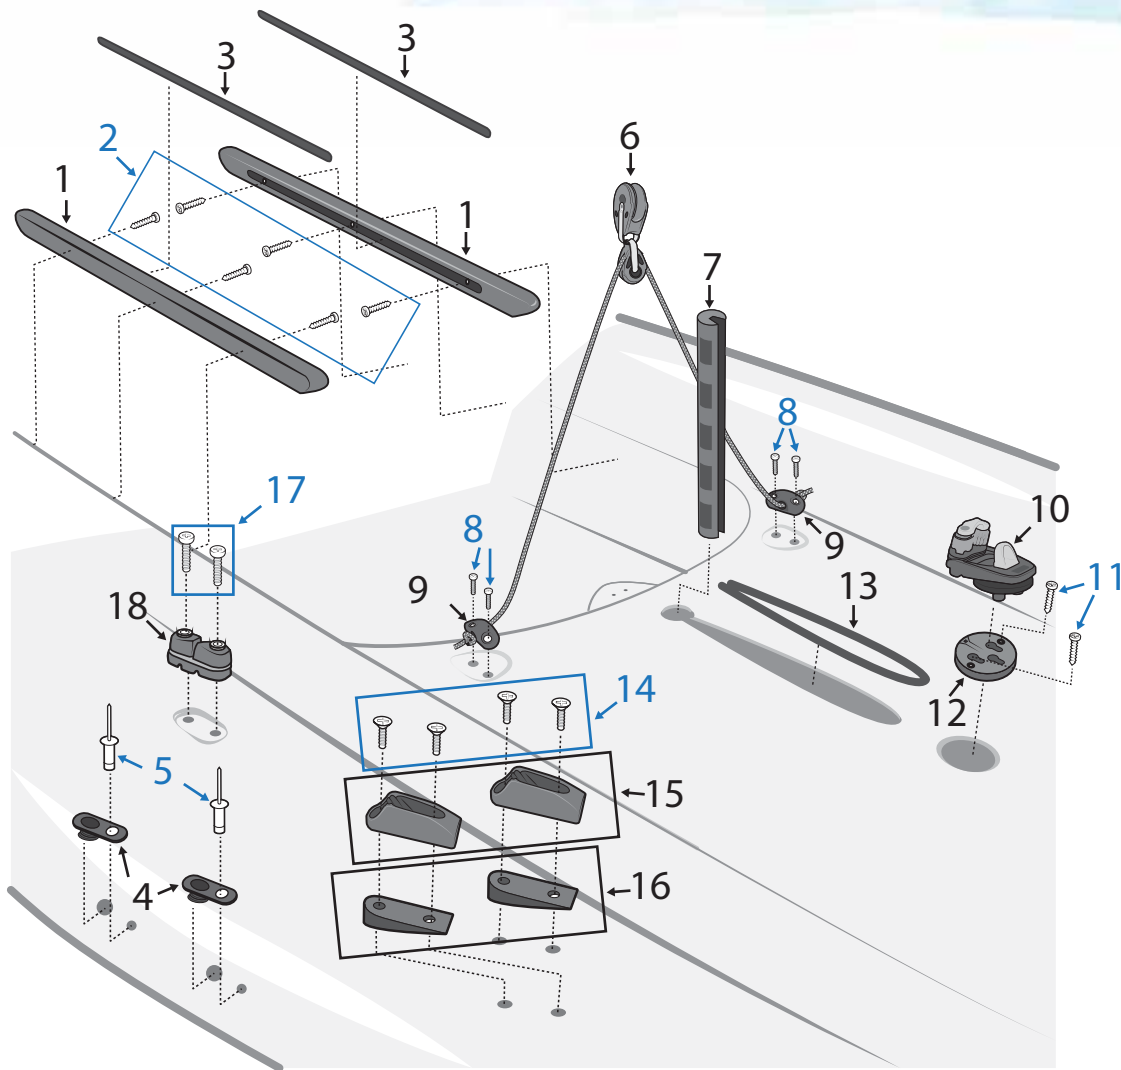

RS
aero

**SPARE PARTS
WORKBOOK**

Hull Parts - Bow & Mast Step Area

Number	Description	Product Code
1	RS Aero Under Gunwhale Fairlead	AER-HF-901
2	CSK pozzi screw 10 x 1	FIX-S10-C01
3	RS Aero S/S Lined Fairlead	AER-HF-100
4	Pozzi pan screw 10 x 1 1/2	FIX-S10-P15
5	RS Aero Carbon Set (x2 Grab Rail Insert & x1 Bow Insert)	AER-HF-401
6	RS Aero S/S Lined Fairlead	AER-HF-100
7	Pozzi pan screw 10 x 1 1/2	FIX-S10-P15
8	RS Aero Selden Block Tie Deck Organiser	AER-HF-404
9	CSK pozzi screw 10 x 1 1/2	FIX-S10-C15
10	Harken 18 mm T2 Soft-Attach Block	H2698
11	RS Aero Deck Ring	AER-HF-201
12	CSK pozzi screw 10 x 3/4	FIX-S10-C34
14	RS Aero Selden Block Tie Deck Organiser	AER-HF-404
15	CSK pozzi screw 10 x 1 1/2	FIX-S10-C15
16	Harken 16mm Block: Single	H404
17	Kingfisher Shockcord 4mm: Black	KS304BLK
18	Allen Nylon Shockcord Hook	A359
19	Deck Button	RSM-HF-902
20	Pozzi pan screw 10 x 1	FIX-S10-P01
21	Harken T2 18mm Soft-Attach Double Block	H2158

Hull Parts - Daggerboard Area

Number	Description	Product Code
1	RS Aero/ New Style RS 200 Grab Rail	RSM-HF-402
2	Pozzi pan screw 10 x 1 1/2	FIX-S10-P15
3	RS Aero Carbon Set (x2 Grab Rail Insert & x1 Bow Insert)	AER-HF-401
4	RS Aero Exit Bush, Angled	AER-HF-900
5	Black Nylon Clinch Rivet	RSM-MS-302
6	Harken 40 mm Carbo / 29 mm Traveller Block	H2649
7	RS Aero Daggerboard Buffer	AER-HF-202
8	Pozzi pan screw 10 x 1 1/2	FIX-S10-P15
9	Selden Rope Dead End Ø5/Ø6 Rope	480-351
10	RS Aero Kicker Swivel	AER-HF-402
11	Pozzi pan screw 10 x 1 1/2	FIX-S10-P15
12	Aero Kicker Mounting Base	AER-HF-403
13	RS Centreboard Gasket Fluff (per Metre)	RSM-HF-900
14	CSK pozzi screw 8 x 3/4	FIX-S8-C03
15	Clamcleat Racing Junior MK2	CL211MK2
16	Clamcleat Tapered Pad for CL211 MK2	CL819
17	Pozzi pan screw 8 x 3/4	FIX-S8-P02
18	Harken Micro Carbo-Cam Cleat	H471