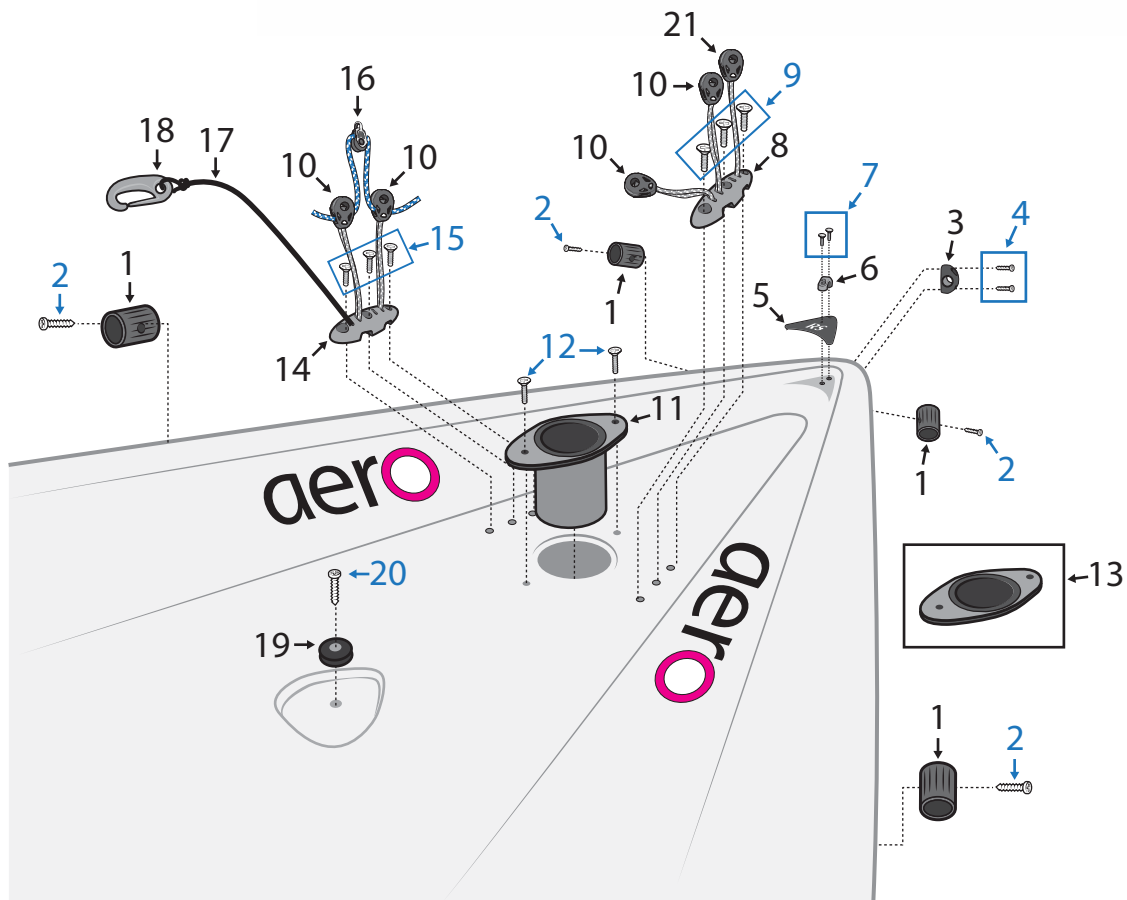

RS
aero

**SPARE PARTS
WORKBOOK**

Hull Parts - Bow & Mast Step Area

Number	Description	Product Code
1	RS Aero Under Gunwhale Fairlead	AER-HF-901
2	CSK pozzi screw 10 x 1	FIX-S10-C01
3	RS Aero S/S Lined Fairlead	AER-HF-100
4	Pozzi pan screw 10 x 1 1/2	FIX-S10-P15
5	RS Aero Carbon Set (x2 Grab Rail Insert & x1 Bow Insert)	AER-HF-401
6	RS Aero S/S Lined Fairlead	AER-HF-100
7	Pozzi pan screw 10 x 1 1/2	FIX-S10-P15
8	RS Aero Selden Block Tie Deck Organiser	AER-HF-404
9	CSK pozzi screw 10 x 1 1/2	FIX-S10-C15
10	Harken 18 mm T2 Soft-Attach Block	H2698
11	RS Aero Deck Ring	AER-HF-201
12	CSK pozzi screw 10 x 3/4	FIX-S10-C34
14	RS Aero Selden Block Tie Deck Organiser	AER-HF-404
15	CSK pozzi screw 10 x 1 1/2	FIX-S10-C15
16	Harken 16mm Block: Single	H404
17	Kingfisher Shockcord 4mm: Black	KS304BLK
18	Allen Nylon Shockcord Hook	A359
19	Deck Button	RSM-HF-902
20	Pozzi pan screw 10 x 1	FIX-S10-P01
21	Harken T2 18mm Soft-Attach Double Block	H2158

Hull Parts - Daggerboard Area

Number	Description	Product Code
1	RS Aero/ New Style RS 200 Grab Rail	RSM-HF-402
2	Pozzi pan screw 10 x 1 1/2	FIX-S10-P15
3	RS Aero Carbon Set (x2 Grab Rail Insert & x1 Bow Insert)	AER-HF-401
4	RS Aero Exit Bush, Angled	AER-HF-900
5	Black Nylon Clinch Rivet	RSM-MS-302
6	Harken 40 mm Carbo / 29 mm Traveller Block	H2649
7	RS Aero Daggerboard Buffer	AER-HF-202
8	Pozzi pan screw 10 x 1 1/2	FIX-S10-P15
9	Selden Rope Dead End Ø5/Ø6 Rope	480-351
10	RS Aero Kicker Swivel	AER-HF-402
11	Pozzi pan screw 10 x 1 1/2	FIX-S10-P15
12	Aero Kicker Mounting Base	AER-HF-403
13	RS Centreboard Gasket Fluff (per Metre)	RSM-HF-900
14	CSK pozzi screw 8 x 3/4	FIX-S8-C03
15	Clamcleat Racing Junior MK2	CL211MK2
16	Clamcleat Tapered Pad for CL211 MK2	CL819
17	Pozzi pan screw 8 x 3/4	FIX-S8-P02
18	Harken Micro Carbo-Cam Cleat	H471