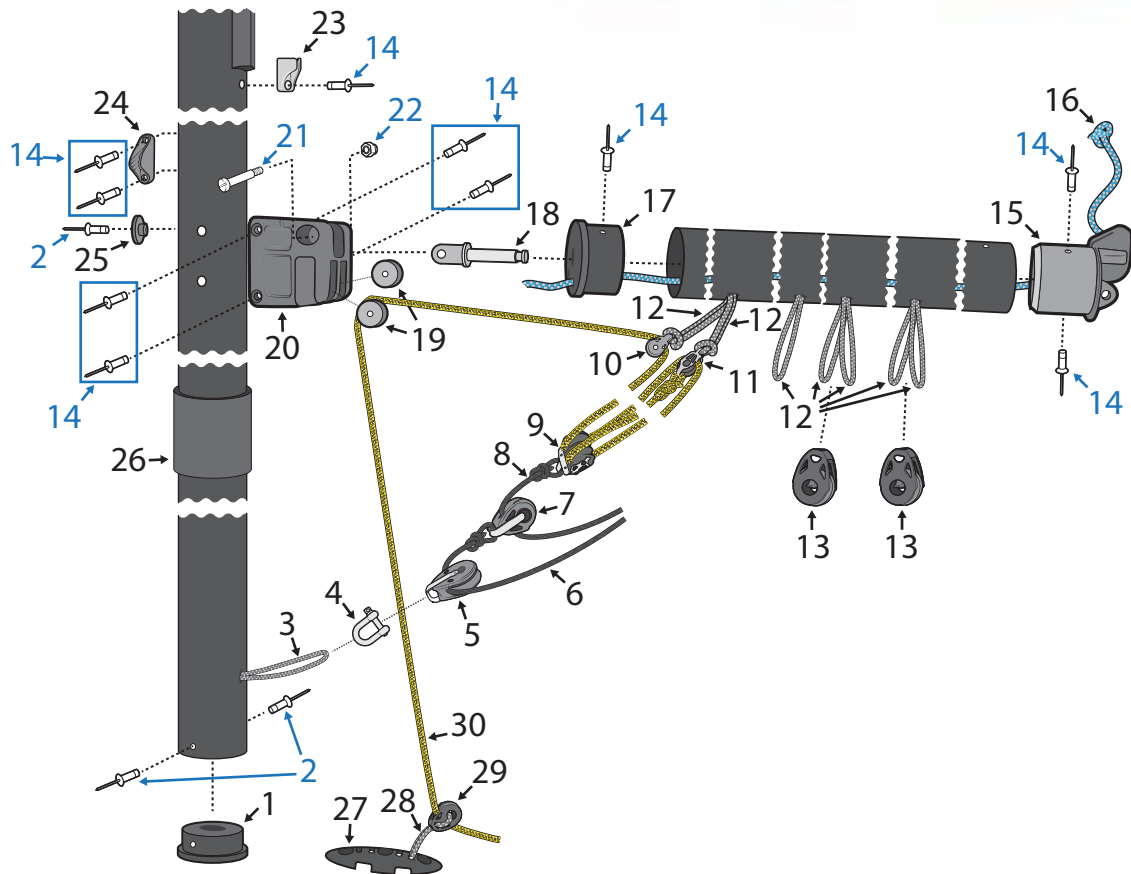

Lower Mast & Boom - Parts

Number	Description	Product Code
1	RS Aero Mast Heel Plug	AER-SP-905
2	Rivet Carbon 4.8 x 12	FIX-R48-C12
3	Gottifredi Maffioli Compact 12 - 4mm	
4	Harken 5mm Shallow Bow Shackle	H2132
5	Harken 40mm Carbo Block: Single	H2650
6	RS Aero Kicker Cascade	AER-WEB-008
7	Harken 29mm Block	H348
9	Harken 16mm Double Block	H406
10	Harken 16mm Block: Single	H404
11	Harken 16mm Block: Single with Becket	H405
12	Gottifredi Maffioli Compact 12 4mm Black	KDB04B
13	Harken 40mm Carbo Block: Single Tie-Lite	H2651
14	Rivet Carbon 4.8 x 18	FIX-R48-C18
15	RS Aero Outboard Boom End	AER-SP-909
16	RS Aero Replacement Outhaul (Boom Part)	AER-WEB-005
17	RS Aero Boom Inboard End	AER-SP-908
18	RS Aero Gooseneck Spigot only	AER-SP-904
19	RS Aero Gooseneck Sheave	AER-SP-907
20	RS Aero Gooseneck Assembly (Excluding Spigot).	AER-SP-910
21	Pozzi pan machine screw M6 x 35	FIX-B6-P35
22	Nyloc M6	FIX-N6-006
23	RS700/Old RS800 Carbon Sail Feeder	A.924
24	Clamcleat Racing Mini	CL222
25	RS Aero Mast Button	AER-SP-903
26	RS Aero Mast Collar	AER-SP-901
27	RS Aero Selden Block Tie Deck Organiser	AER-HF-404
28	Gottifredi Maffioli Compact 12 - 4mm	
29	RS Aero Replacement Outhaul (Boom Part)	AER-WEB-005
30	RS Aero Kicker Control Line	AER-WEB-009