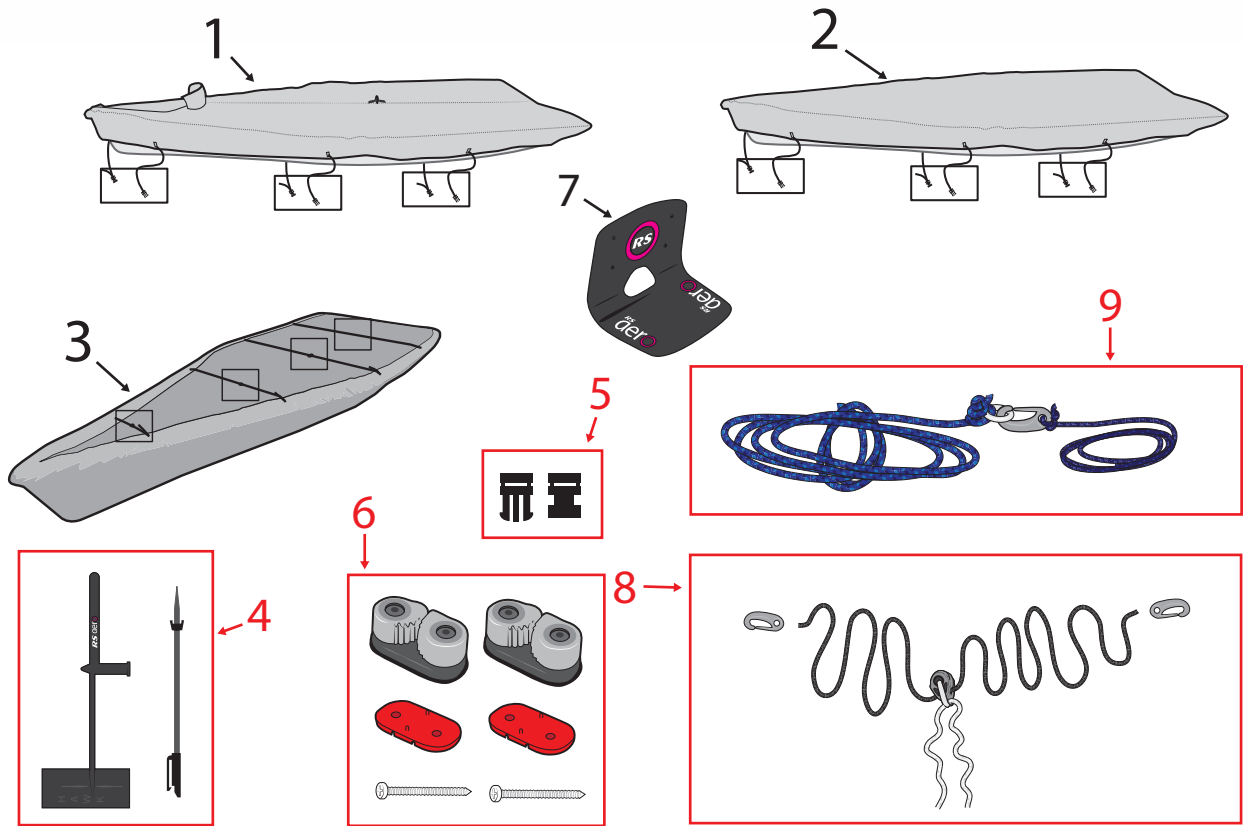

Upgrade Packs & Parts

Number	Description	Product Code
1	RS Aero Polycotton Breathable Top/Deck Cover	AER-CO-100
2	RS Aero Flat Top Cover	AER-CO-101
3	RS Aero Nylon Under/Hull Cover	AER-CO-200
4	RS Aero Wind Indicator	AER-UA-104
5	Top Cover QR Buckle	ZCB000
6	RS Aero Mainsheet Cleat Kit (pair inc. fixings)	AER-UA-101
7	RS Aero Carbon Compass Mounting (Suits TackTick)	AER-UA-102
8	RS Aero JC Strap Kit (Downwind Boom Stabiliser)	AER-UA-200
9	RS Aero Righting/Capsize Line Kit	AER-UA-105
10	RS Aero GoPro Mount	AER-UA-100
11	RS Aero Carbon Pro-Ex CPX Extension	AER-UA-106
12	RS Aero Padded Rudder Bag	AER-CO-500
13	RS Padded Daggerboard bag	RSM-CO-600
14	RS Aero Padded Spar Bag	AER-CO-400