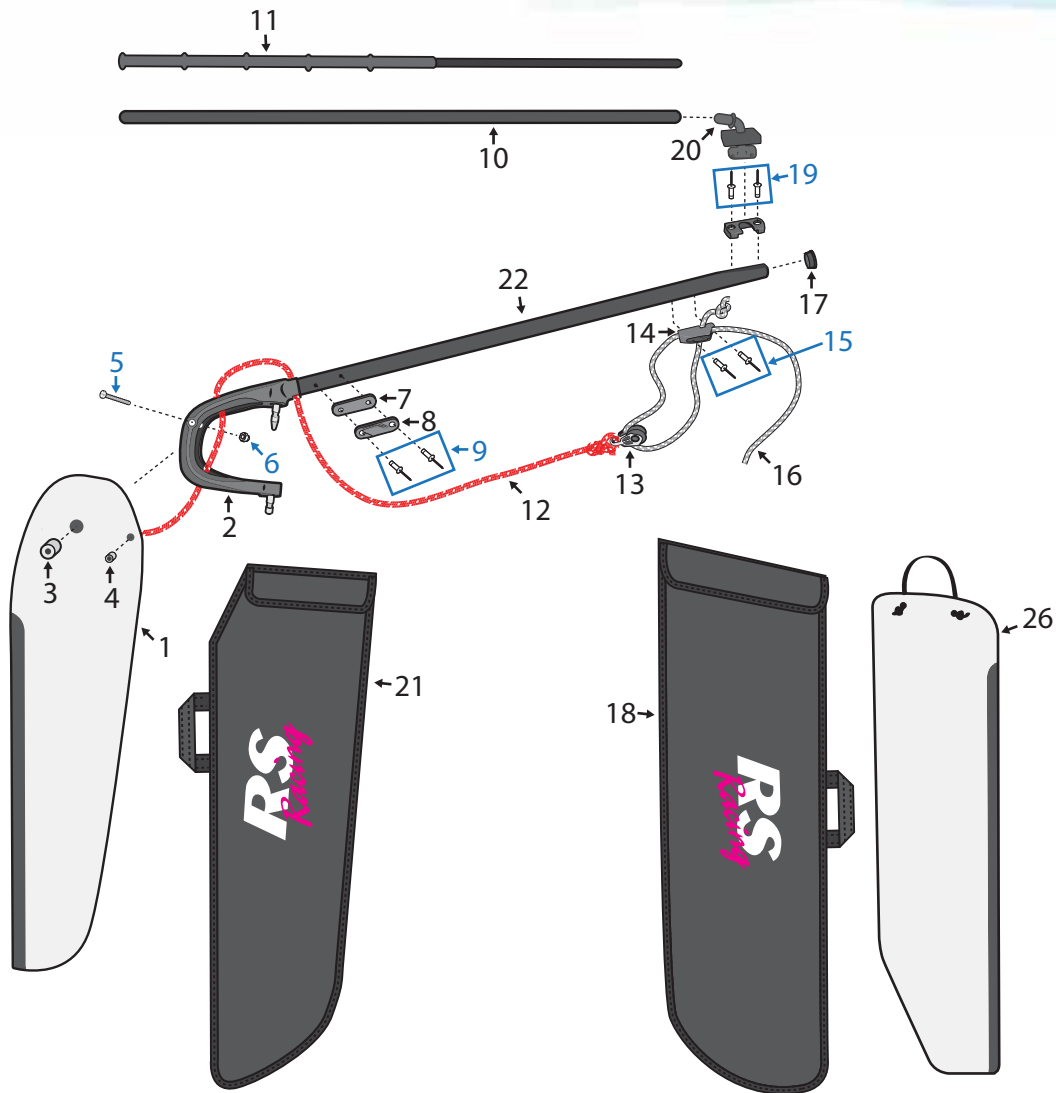

Foils & Foil Parts

Number	Description	Product Code
1	RS Aero Rudder	AER-FO-100
2	RS Aero Rudderstock, Tiller & Extension Complete	AER-FO-001
3	RS Aero Rudder Pivot Bush	AER-FO-901
4	RS Aero Rudder Downhaul Bush	AER-FO-902
5	Pozzi Pan Machine Screw M6 x 40	FIX-B6-40
6	Nyloc M6	FIX-N6-006
8	Clamcleat Racing Fine Line Cleat Port	CL259
9	Carbon Rivet 5mm (Each)	RSM-MS-301
10	RS Aero Carbon Pro-Ex CPX Extension	AER-UA-106
11	RS Aero Tiller Extension	AER-FO-401
12	Rudder Downhaul	AER-WEB-013
13	Selden Ball Bearing Block 20mm: Single	P402101SIN
14	Racing Micro with Becket	CL270
15	CSK Pozzi Screw 6 x 3/4	FIX-S6-C01
16	Gottifredi Maffioli Evolution Race 4mm: Black	KKD04BWH
17	RS Aero Tiller End Cap	AER-FO-900
18	RS Padded Daggerboard bag	RSM-CO-600
19	Carbon Rivet 5mm (Each)	RSM-MS-301
20	Selden Tiller Extension UJ	CA0015
21	RS Aero Padded Rudder Bag	AER-CO-500
22	RS Aero Tiller (Bare Carbon)	AER-FO-400
26	RS Aero Dagger Board	AER-FO-200