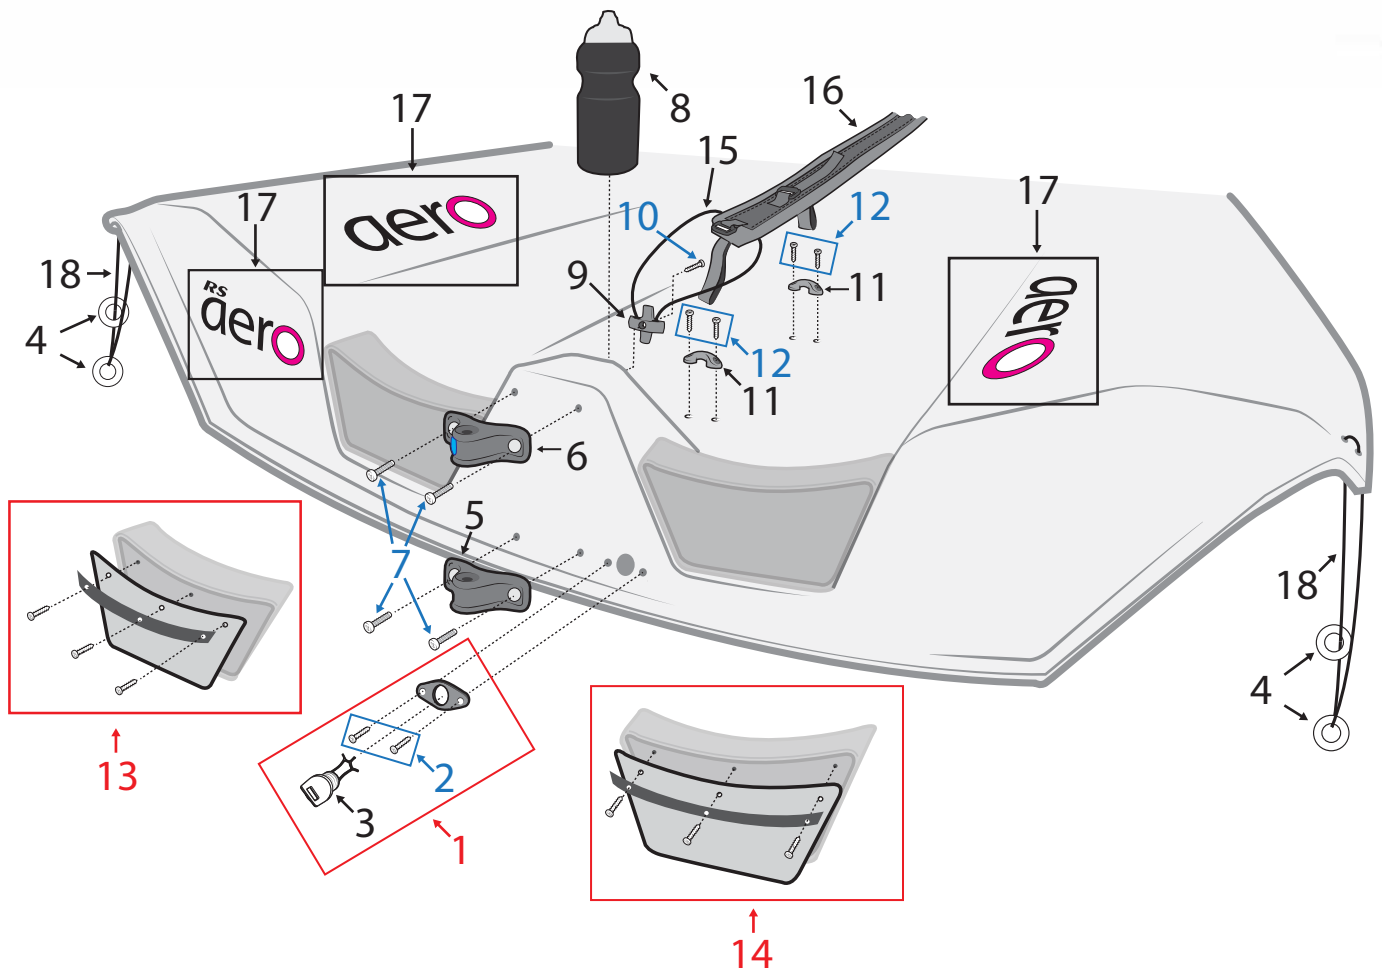

Hull Parts -Transom

Number	Description	Product Code
1	RWO Screw Bung & Socket	R2066
2	Pozzi pan screw 8 x 3/4	FIX-S8-P02
3	RWO Screw Bung & Ring Only	R2067
4	Allen Plastic Ring 18mm Diameter	A.156
5	Transom Gudgeon (Plastic - No Lock)	RSM-HF-506
6	RS CAT16 Transom Gudgeon (Plastic - With Lock)	C16-HF-502
7	Pozzi pan screw 14 x 2	FIX-S14-P01
8	RS Aero Water Bottle	AER-MS-900
9	RS Toe Strap Attachment Cross	TER-HF-401
10	CSK pozzi screw 10 x 1	FIX-S10-C01
11	RS Aero/ RS Quest Toe Strap Attachment Plate	RSM-HF-301
12	Pozzi pan screw 10 x 1 1/2	FIX-S10-P15
13	RS Aero Transom Drain Assembly (Port)	AER-HF-501
14	RS Aero Transom Drain Assembly (Starboard)	AER-HF-500
15	Kingfisher Shockcord 5mm: Black	KS305BLK
16	RS Aero Toe Strap	AER-HF-400
17	RS Aero Logo Kit	AER-MS-800
18	Kingfisher Shockcord 4mm: Black	KS304BLK