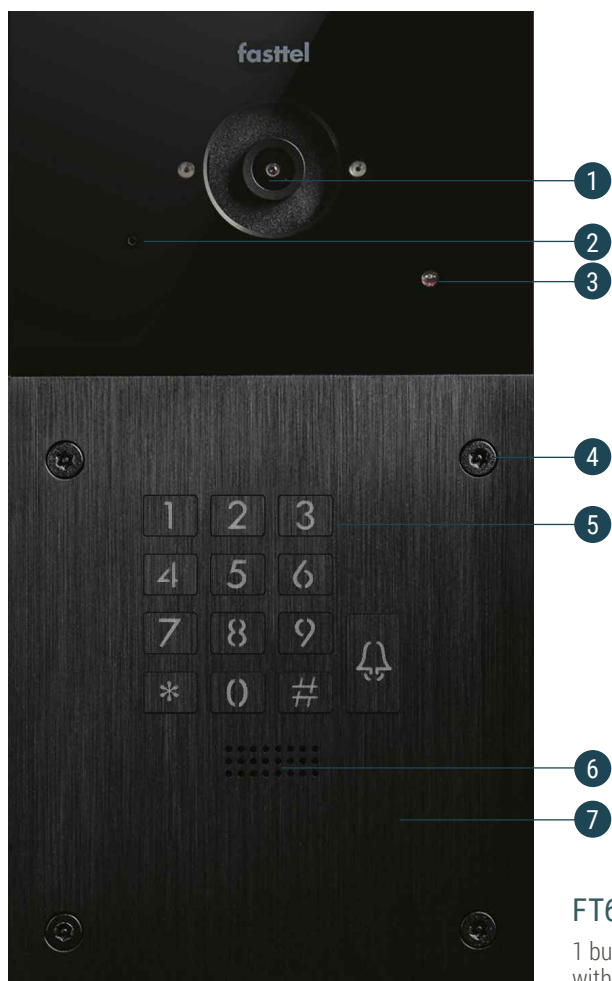

Its price will surprise you, but make no mistake: the finish of the outpost is and remains a real Fasttel: beautiful black anodized aluminum finished with real glass! Plastic doesn't stand a chance again.

FT600KSIPVC
1 button, keypad,
with camera

1. The optional 140° camera is very subtly concealed so that the visitor does not feel spied on and vandalism is not attracted.
2. The volume of the microphone can be adjusted independently of that of the loudspeaker.
3. A light sensor switches the camera to a perfect black and white night image in the dark.
4. With 4 anti-vandal screws, the outdoor station is firmly fixed.
5. With the optional keyboard 2 relays can be controlled.
6. The very powerful loudspeaker is adjustable in several steps.
7. The frame is made of brushed aluminum and glass.

FT600BUS

This module allows you to choose between built-in or surface-mounted. Supplied as standard.

FT600HW

Hollow wall accessory.
(e.g. gate column)

FT600SIP
1 button,
no camera

FT600SIPVC
1 button,
with camera