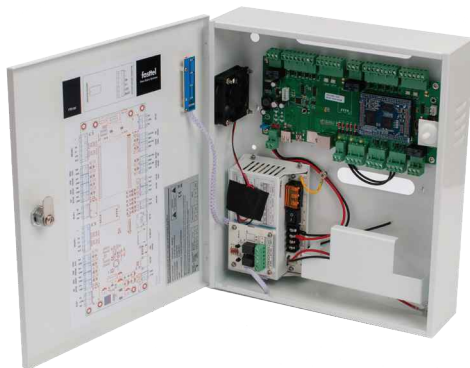

FT600KSIPVC
1 button, keypad,
with camera

1. The optional 140° camera is very subtly concealed so that the visitor does not feel spied on and vandalism is not attracted.
2. The volume of the microphone can be adjusted independently of that of the loudspeaker.
3. A light sensor switches the camera to a perfect black and white night image in the dark.
4. With 4 anti-vandal screws, the outdoor station is firmly fixed.
5. With the optional keyboard 2 relays can be controlled.
6. The very powerful loudspeaker is adjustable in several steps.
7. The frame is made of brushed aluminum and glass.

FT600BUS

This module allows you to choose between built-in or surface-mounted. Supplied as standard.

FT600HW

Hollow wall accessory.
(e.g. gate column)

FT600SIP
1 button,
no camera

FT600SIPVC
1 button,
with camera

FT600KSIP
1 button, keypad,
no camera

APPLICATIONS

FT600W
7" IP color monitor

FT600LIC
App for smartphones

SIP PBX
Ip telephone exchange

FT600KSIPVC

FT600SIPVC

CLOUD BPX
Cloud telephone exchange

FT9002A/4A
Door Access System Controller

FT30CC
10" IP/Android monitor: white

FTB30CC
10" IP/Android monitor: black

Our FT600SIP(VC) & FT600KSIP(VC) are SIP intercoms that can be used in all telephony environments.