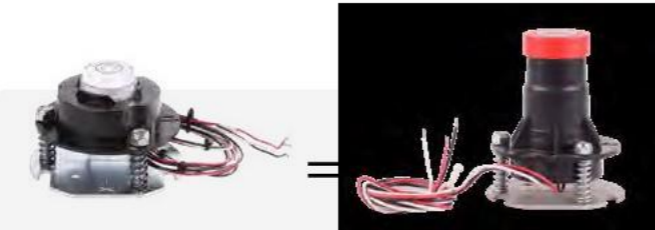

▲ equivalent Haulotte original

TC-H4902

HA-24402034902

Sensor, tilt

Used for Compact 12, HA12PX, HA32PX, ...

HA-24402035302

▲ equivalent Haulotte original

TC-H5302