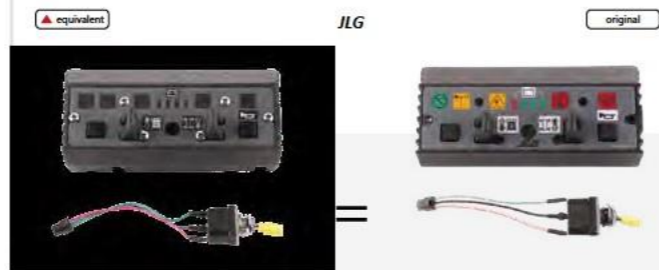

PCB-J1001091965

JL-1001091965

Electronic card, control box

Used for ES-series

JL-1600343