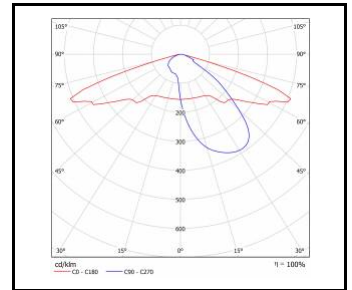

STRADO LED M

GENERAL CARD

LUMINOUS INTENSITY DISTRIB. CURVE

RM11+