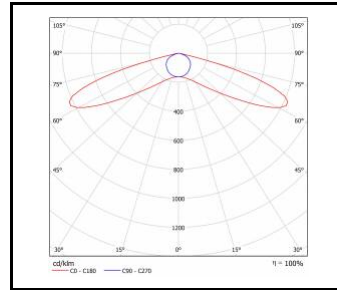

STRADO LED M

GENERAL CARD

RM5