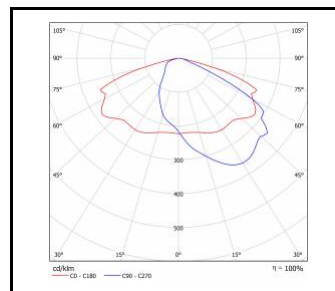

STRADO LED M

GENERAL CARD

RW9