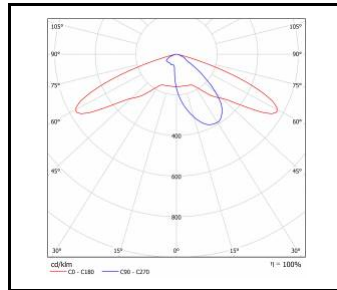

STRADO LED M

GENERAL CARD

LUMINOUS INTENSITY DISTRIB. CURVE

RM11