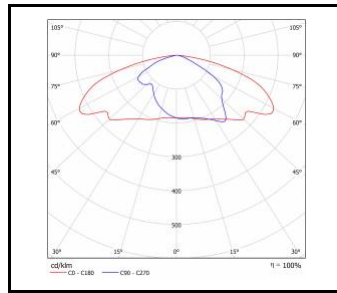

STRADO LED M

GENERAL CARD

LUMINOUS INTENSITY DISTRIB. CURVE

ASM2

ASN

ASW

PL1

PP1