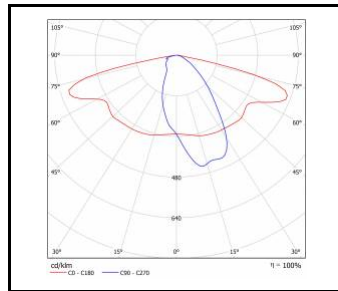

STRADO LED M

GENERAL CARD

RM8+