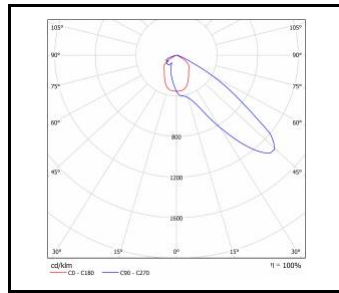

STRADO LED M

GENERAL CARD

LUMINOUS INTENSITY DISTRIB. CURVE

ASN