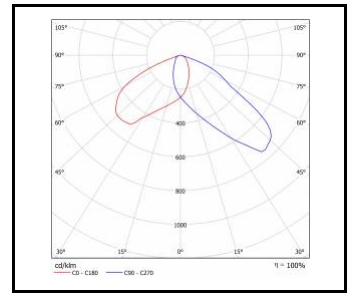

STRADO LED M

GENERAL CARD

LUMINOUS INTENSITY DISTRIB. CURVE

ASM2

ASN

ASW

PL1

PP1