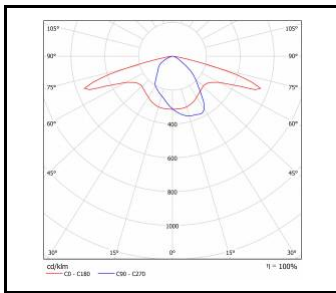

STRADO LED M

GENERAL CARD

LUMINOUS INTENSITY DISTRIB. CURVE

RM12