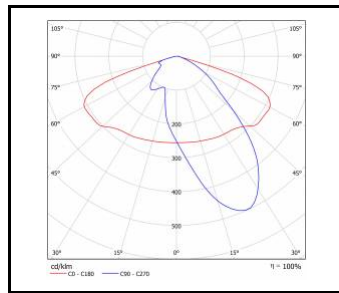

STRADO LED M

GENERAL CARD

LUMINOUS INTENSITY DISTRIB. CURVE

RM13