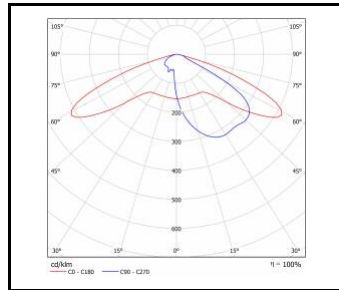

STRADO LED M

GENERAL CARD

LUMINOUS INTENSITY DISTRIB. CURVE

ASM2

ASN

ASW

PL1

PP1