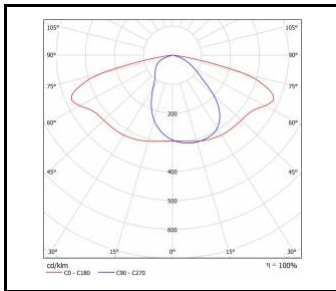

STRADO LED M

GENERAL CARD

RM7