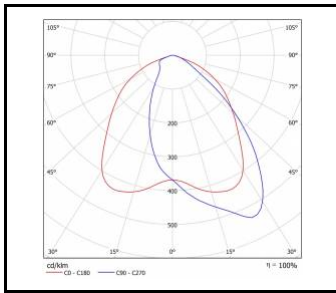

STRADO LED M

GENERAL CARD

LUMINOUS INTENSITY DISTRIB. CURVE

ASM2