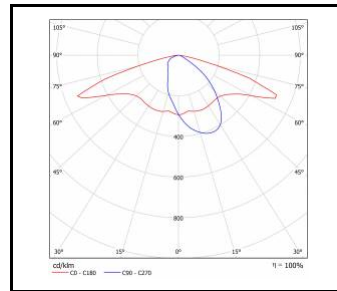

STRADO LED M

GENERAL CARD

RM9