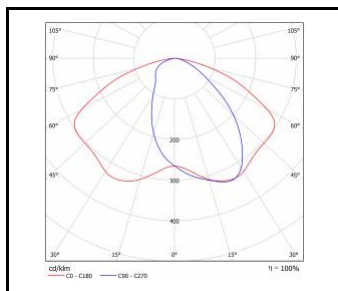

STRADO LED M

GENERAL CARD

RW6