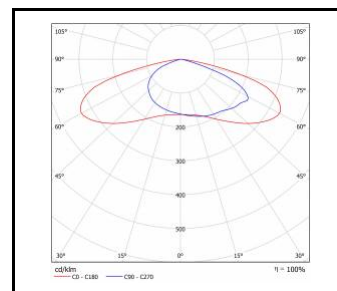

STRADO LED M

GENERAL CARD

RW5