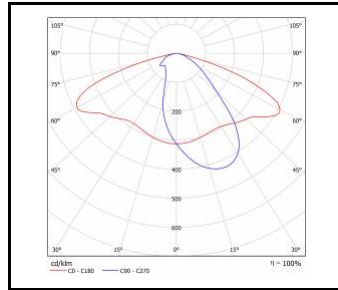

STRADO LED M

GENERAL CARD

RM4