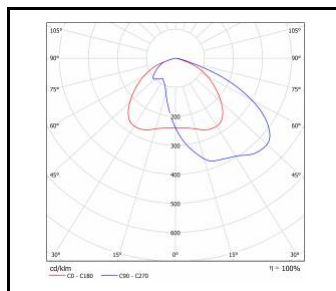

STRADO LED M

GENERAL CARD

RW8