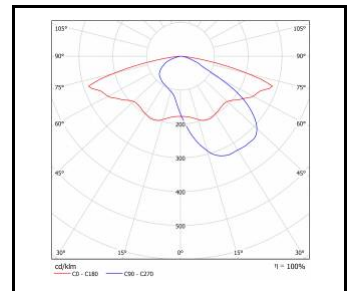

STRADO LED M

GENERAL CARD

LUMINOUS INTENSITY DISTRIB. CURVE

RM19