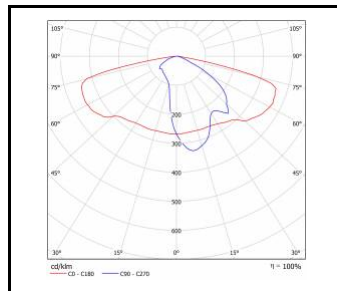

STRADO LED M

GENERAL CARD

LUMINOUS INTENSITY DISTRIB. CURVE

RM18+