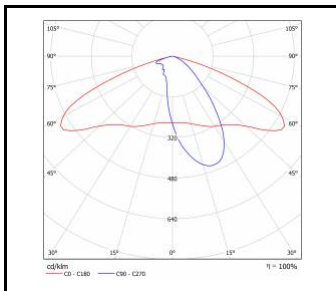

STRADO LED M

GENERAL CARD

LUMINOUS INTENSITY DISTRIB. CURVE

RM16