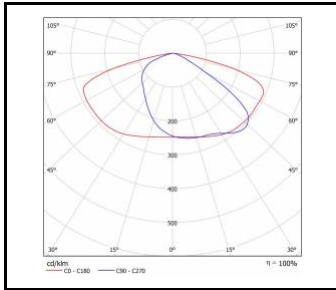

STRADO LED M

GENERAL CARD

RM3