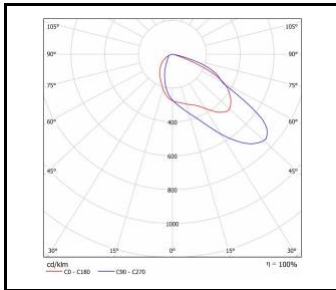

STRADO LED M

GENERAL CARD

LUMINOUS INTENSITY DISTRIB. CURVE

ASM2

ASN

ASW

PL1

PP1