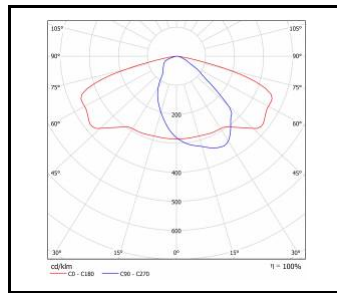

STRADO LED M

GENERAL CARD

LUMINOUS INTENSITY DISTRIB. CURVE

RM14