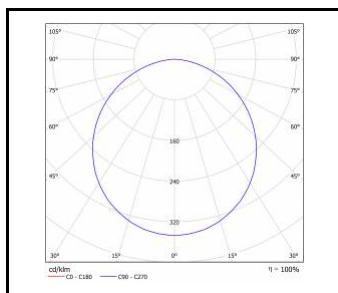

SQ 600 LED

GENERAL CARD

LUMINOUS INTENSITY DISTRIB. CURVE

SQ 600 LED OPAL