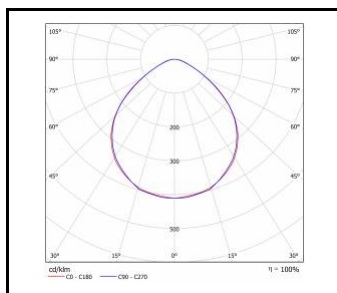

## LUMINOUS INTENSITY DISTRIB. CURVE

SQ 600 LED OPAL

SQ 600 LED PRM