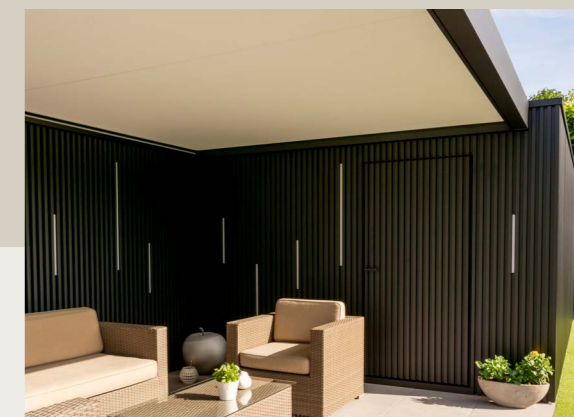

Algarve® Canvas
Frame RAL 9005
Canvas Charcoal
Belgium

Algarve® Canvas

PATIO COVER WITH FIXED ROOF

Construction with fixed roof, aesthetically finished with stretch ceiling using Fixscreen-technology. Multi-use as a patio cover or carport.

AERO® CANVAS

Minimalist patio cover with fixed roof, aesthetically finished with a stretch ceiling with Fixscreen-technology. Can be integrated into new or existing structures.