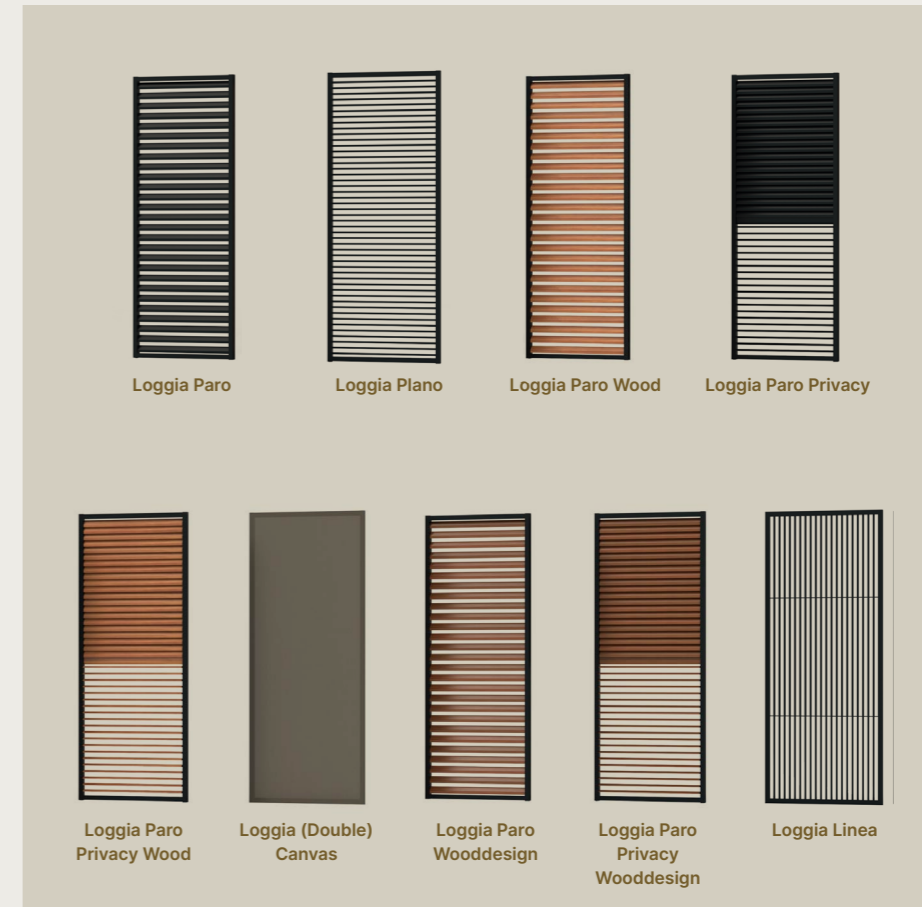

LOGGIA®

Loggia sliding panels are sun protection panels with endless possibilities. Discover the different types, finishes and materials.