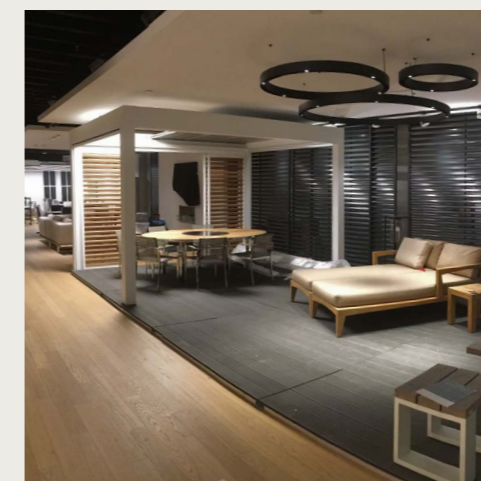

NY SHOWROOM – USA

Ernest NY • 255 5th Avenue • 6th Floor • NY 10016
+1 310 658 4878 • www.ernestny.com

DALLAS PRODUCTION – USA

Renson® Inc. • 1910 North Josey Lane • Carrollton • TX 75006
+1 (469) 381 9268 • usa@renson.net • renson.net