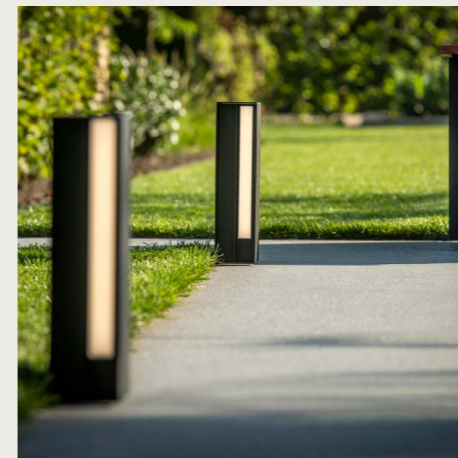

LINARTE® OUTDOOR LIGHT

Lighting is an undeniable mood maker, especially if it fits perfectly with your home and garden. Uniform LED modules with Linarte Even design add stylish lighting to your outdoor environment. Available in two heights and in four different versions, with one or two LEDs, and with or without a power socket.