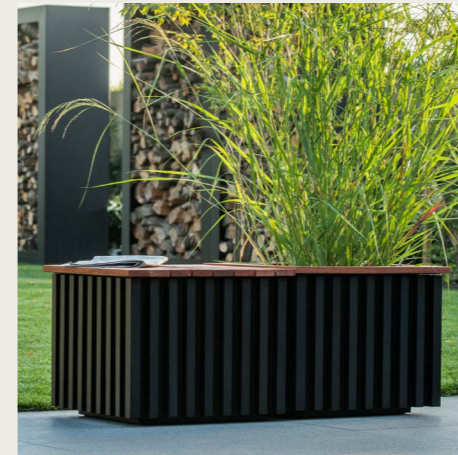

Harmony in your garden

Your outdoor living space and home are not the only things that share their architectural appearance. Our garden elements let you extend that look and feel easily to your entire outdoor environment.

MODULO

Linarte Modulo is a versatile garden element. It serves as a customised storage and planter, but is also a garden bench at the same time. Easily customise the Linarte Modulo to suit your needs.