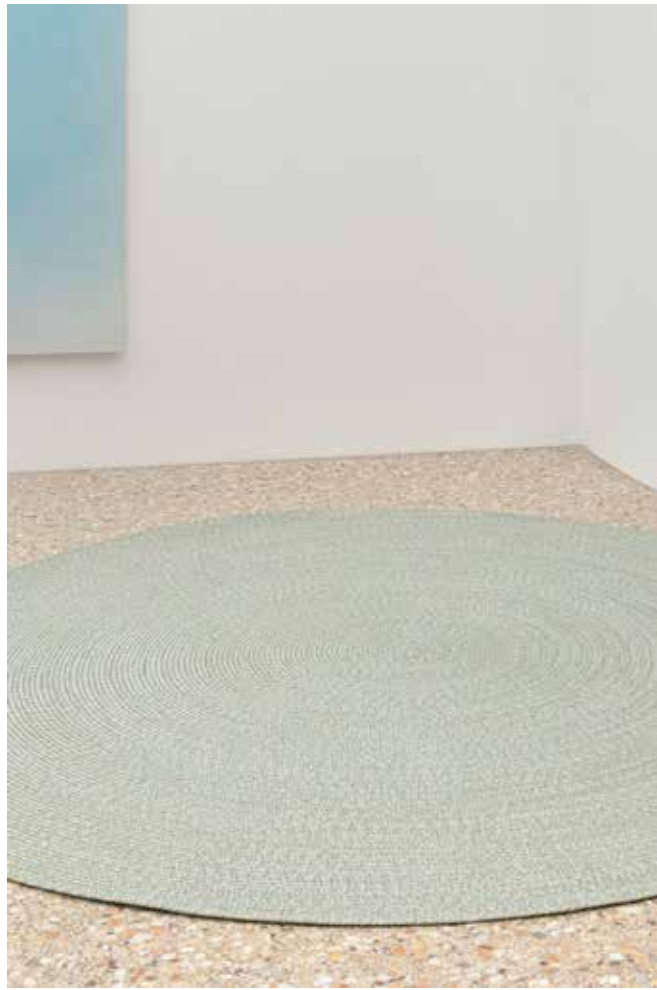

PB29518 Moon Rock

Poolside, Poolside Circle, Poolside Serpentine & Poolside Nano

Rugs made of recycled vinyl yarns but with considerable natural charm.

The traditional braiding and simple graphic pattern will lend any modern home a natural look, both indoors and out. Moreover, UV-resistant as well as maintenance-friendly.