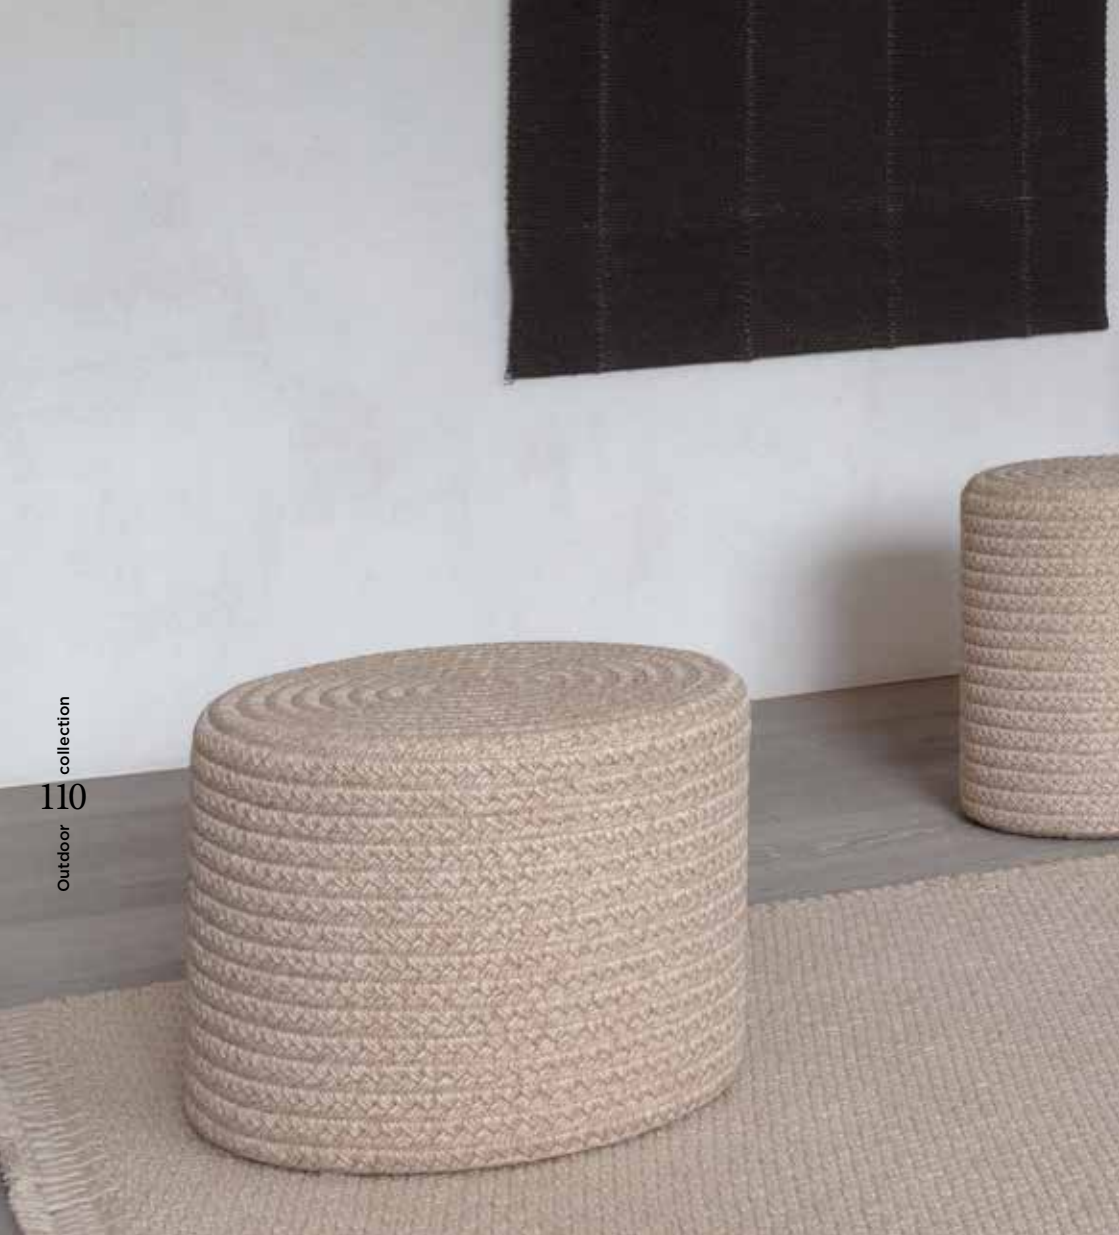

PLN825 Carrara

Outdoor
collection

104

Terrazza

Terrazza consists of woven strips of 70 cm stitched together by hand to obtain an elegant rhythmic motif.

Terrazza

TZ25914 Beluga

**Decoline - Tambora Basket,
Tambora Pouf & Poolside table sets**