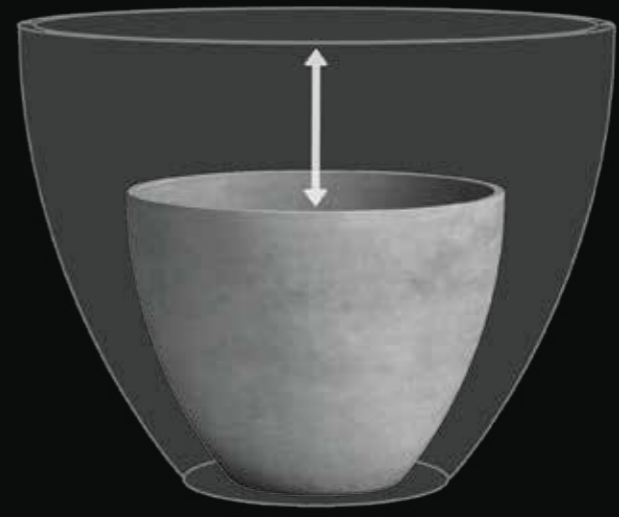

Tailor made projects

The Cosapots team designs
custom made projects.
Models, sizes and colors can be
made on demand.