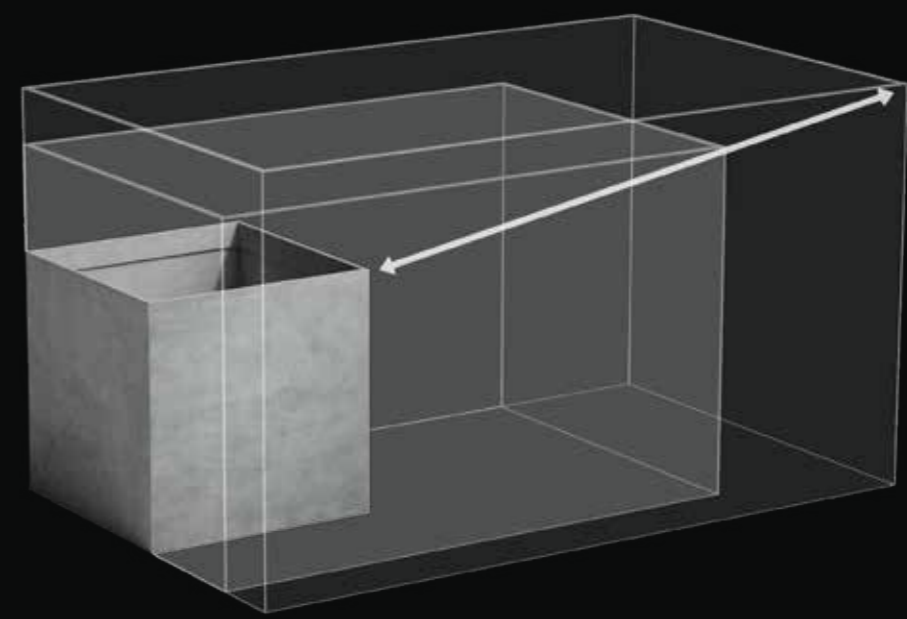

Tailor made projects

The Cosapots team designs
custom made projects.
Models, sizes and colors can be
made on demand.