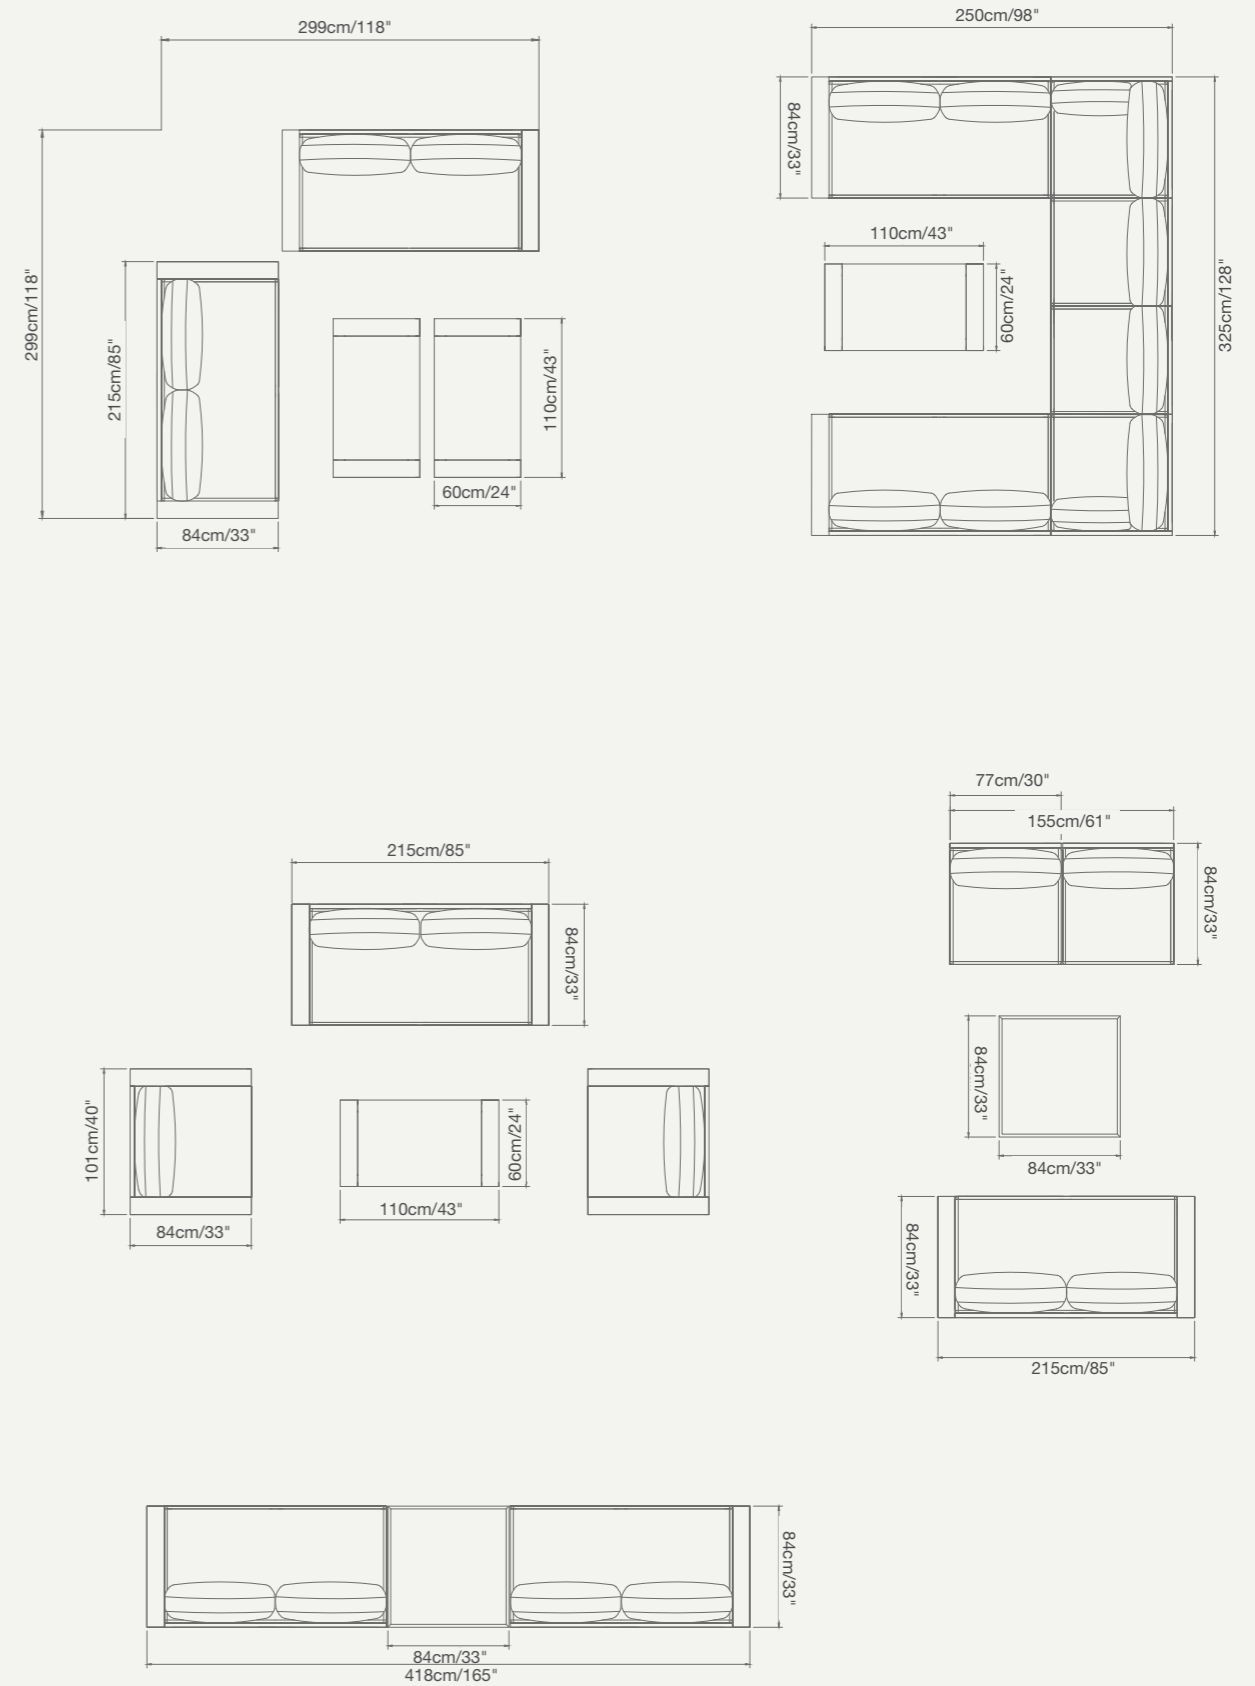

SKY

Endless configurations