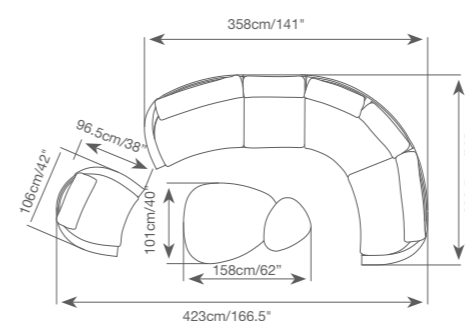

Endless configurations