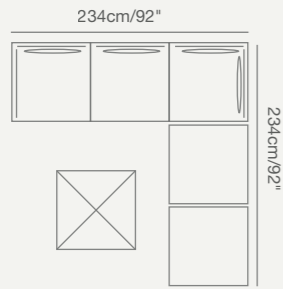

RIVIERA

truly offers infinite possibilities, you simply have to decide between 1, 2 or 3 seaters or extra long sofa in line or U or L configurations.

91 7011 20

91 7014 00

91 7014 20

91 7012 30

91 7014 60

91 7014 40