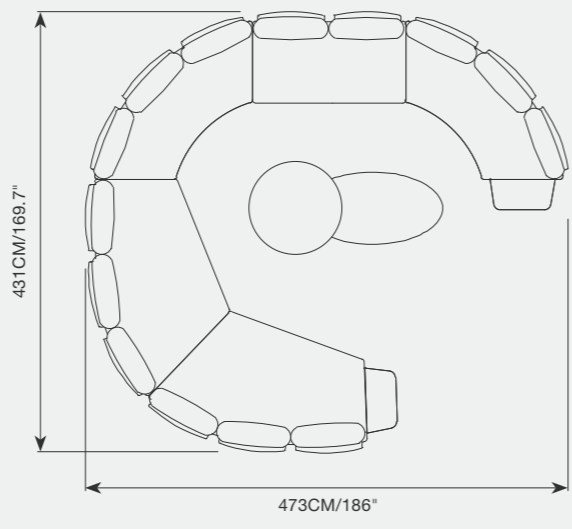

LOUNGE

Endless configurations