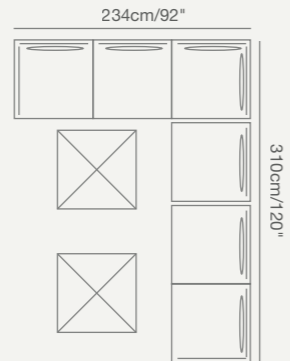

RIVIERA

truly offers infinite possibilities, you simply have to decide between 1, 2 or 3 seaters or extra long sofa in line or U or L configurations.

91 7014 80

RIVIERA

Collection

PRODUCT DETAILS:

- Contract-grade welded aluminum frame;
- OAK Finish aluminum;
- UV treated outdoor rope;
- High density foam;
- UV treated durable outdoor acrylic fabric, waterproof treated

Frame

Cushions

Weaving

Table Tops