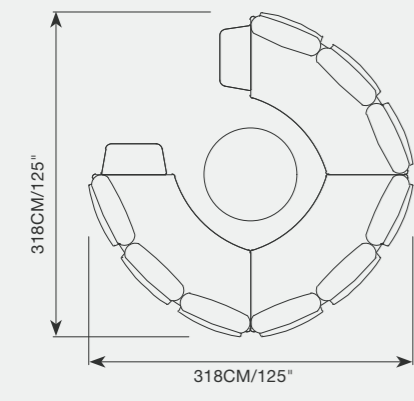

LOUNGE

Endless configurations