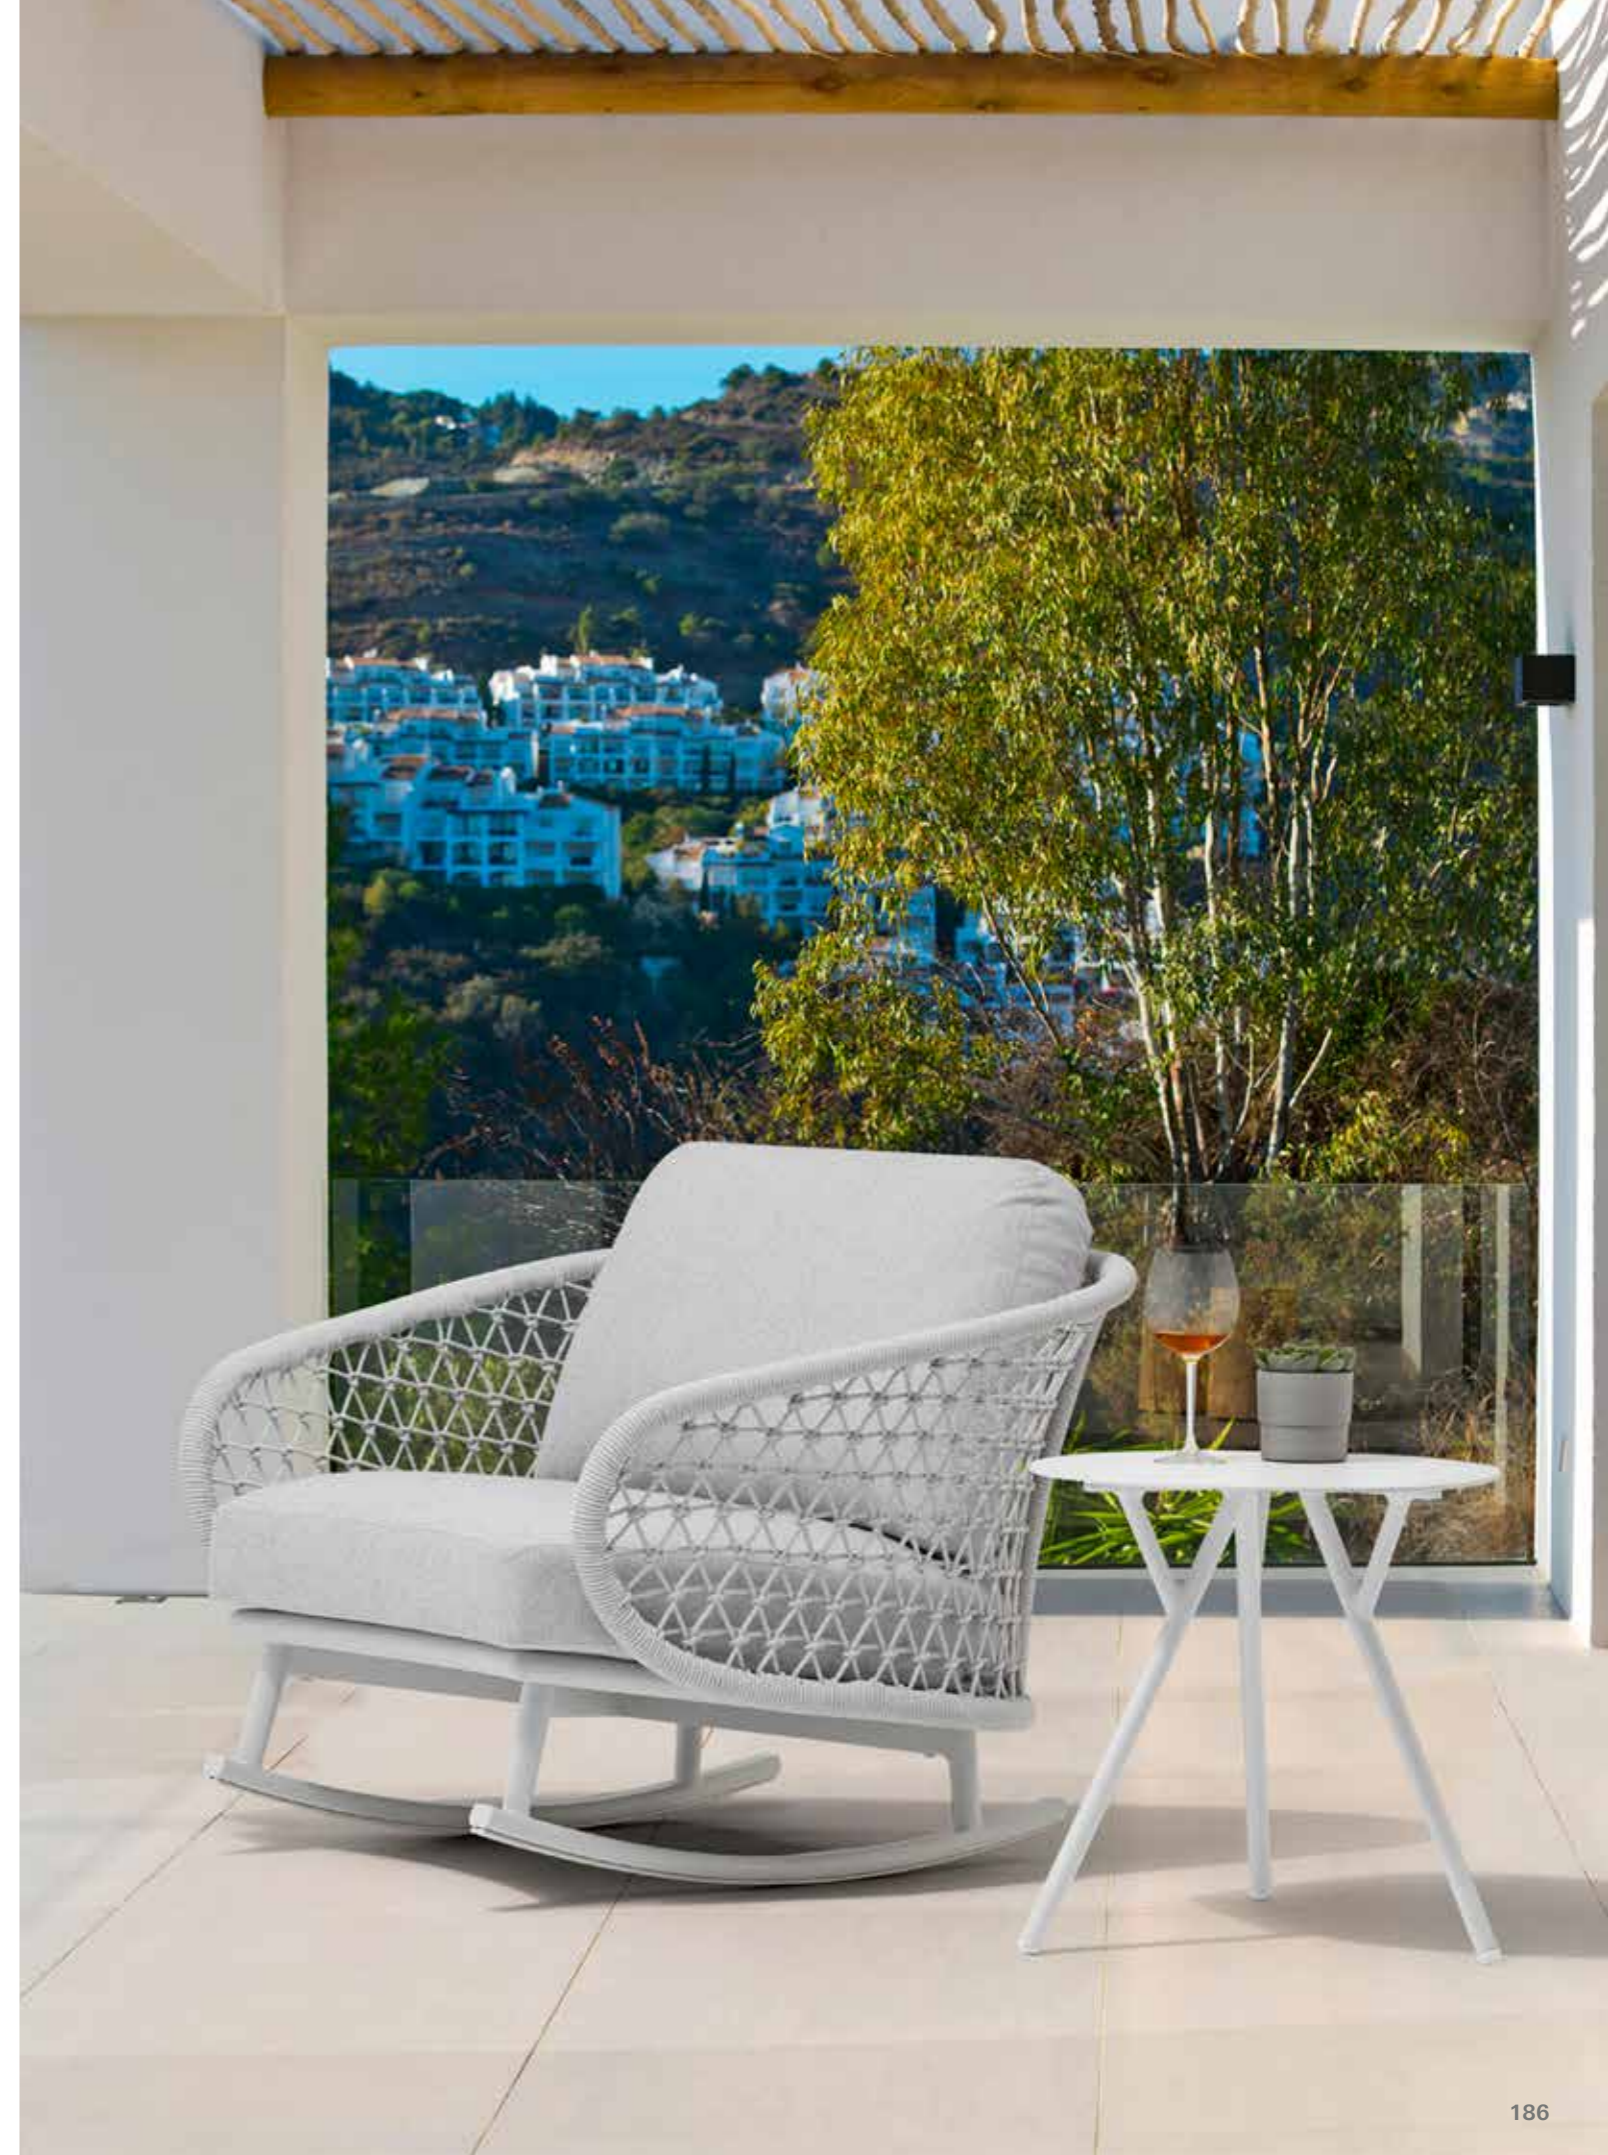

Lunch Top
HPL

Anthracite

Oyster Marble

CUDDLE

CUDDLE

What a better name than CUDDLE for such an inviting collection. Thanks to a light architecture that seems to be floating, its exquisite shape adorned with lovely details won't go unnoticed. Only the best materials are used, namely, all weather rope finely knotted over powder coated sturdy aluminum frames and weather resistant COUTUREtex proprietary fabrics.