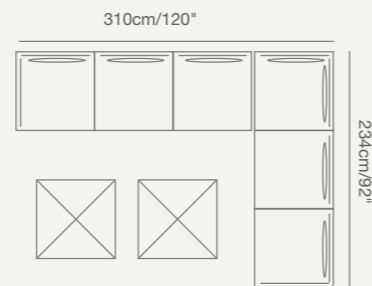

91 7014 60

91 7014 90