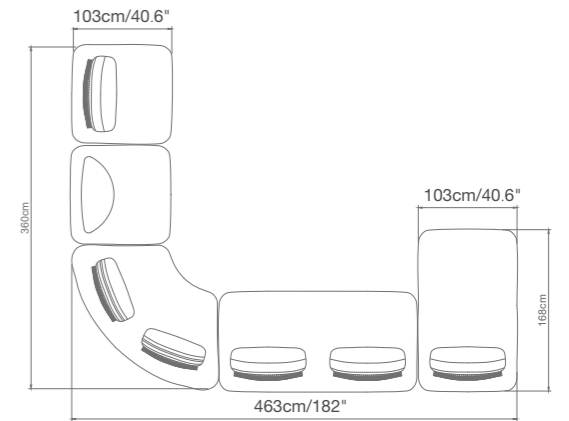

OLALA

A few configurations