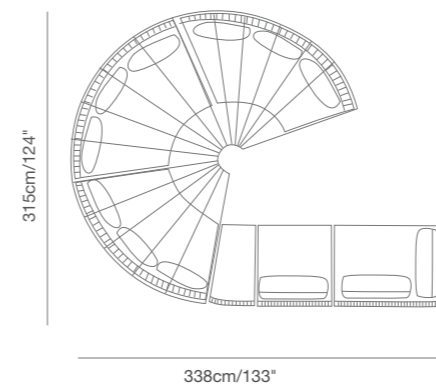

Design your own configurations, your project is unique.