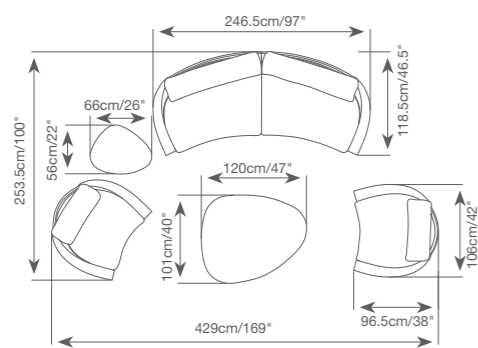

Endless configurations