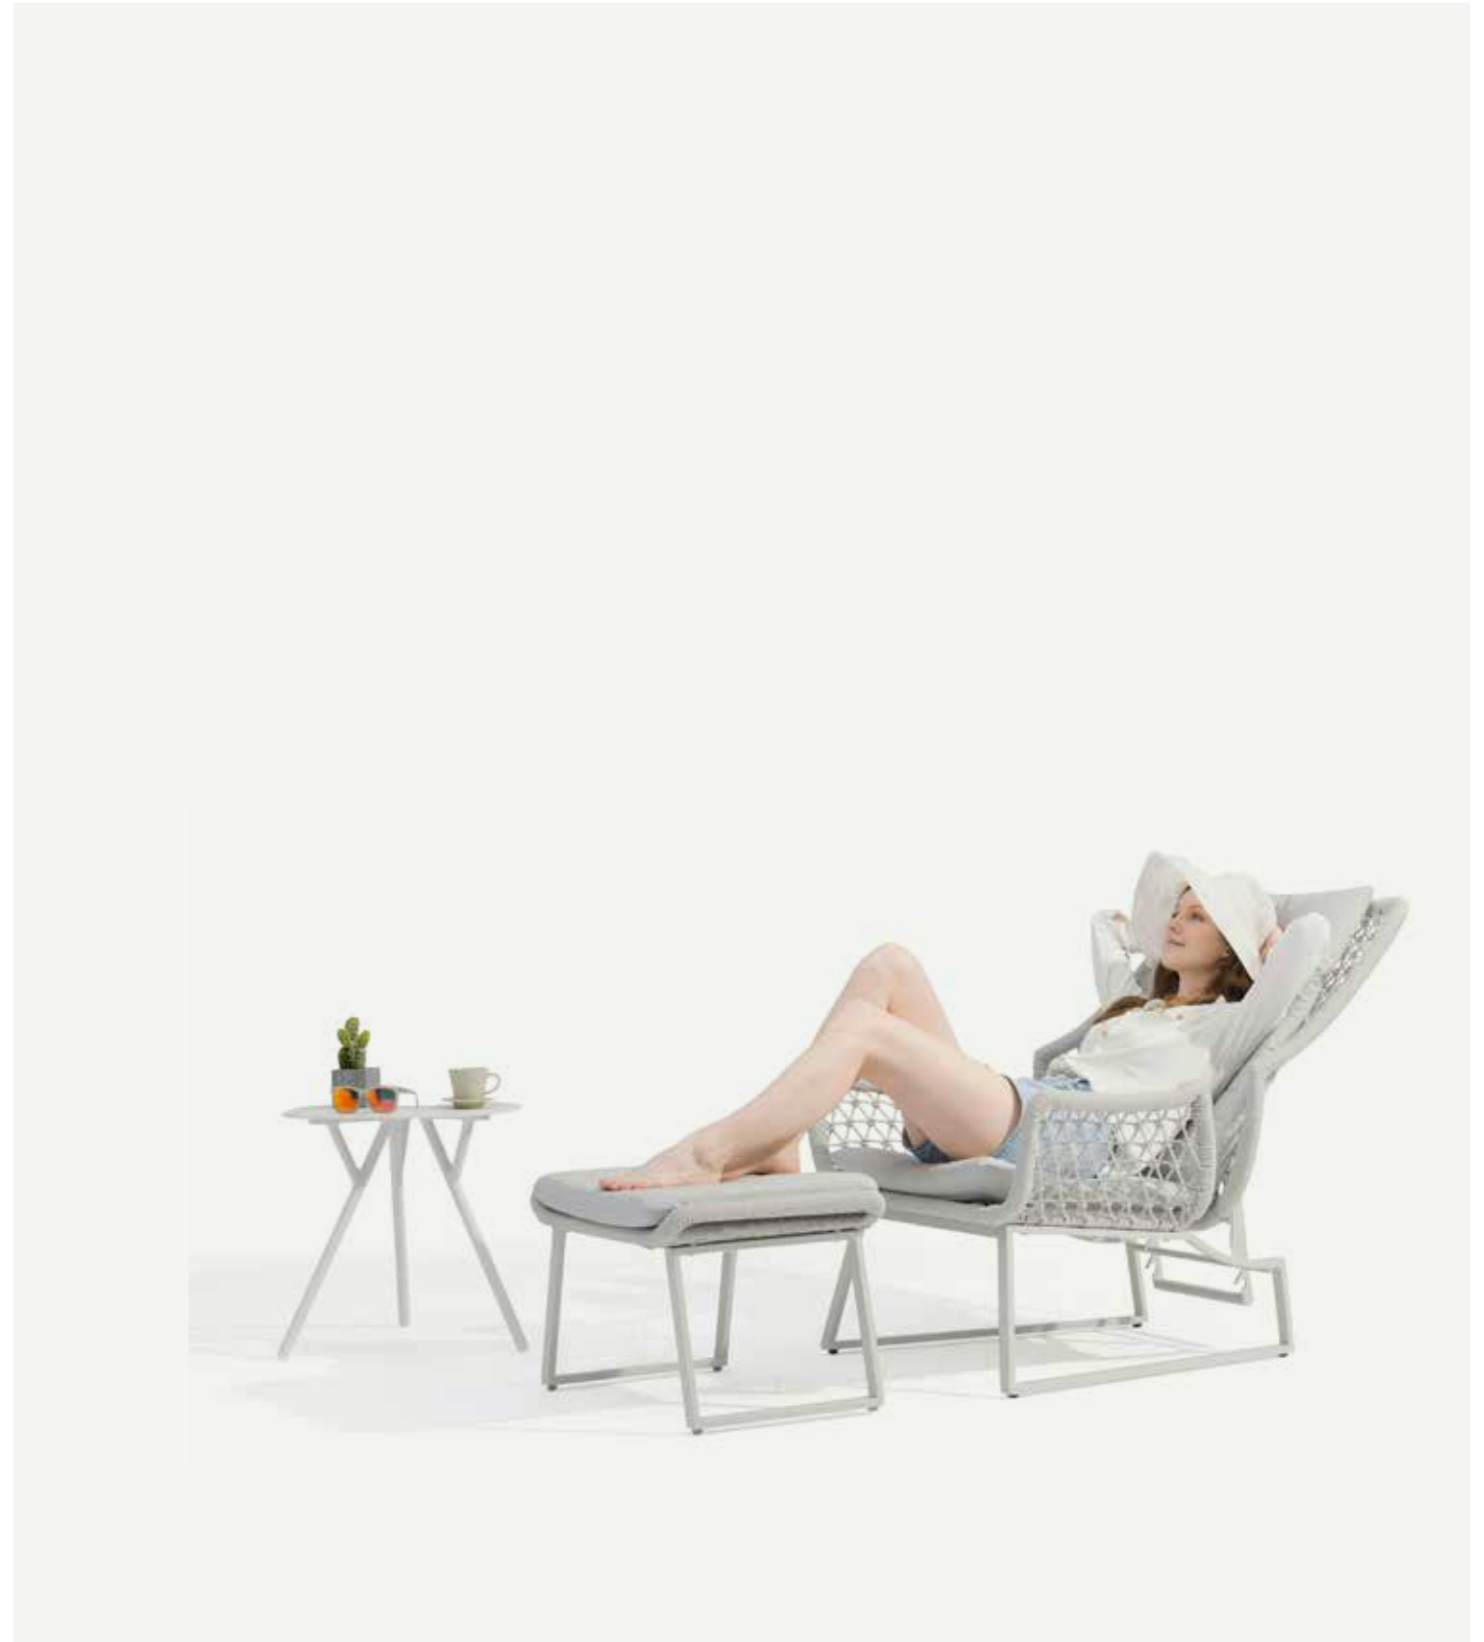

DREAM

DREAM is a perfect companion to sit comfortably, have a nap and, why not, dream a bit. To be enjoyed alone or together.

SIT **DREAM** ENJOY

DREAM

Collection

920 45533 DREAM recliner chair
W . 81cm/31.9" D . 88cm/34.6" H . 97cm/38"
SH. 40cm/15.7" AH. 57cm/22.4"