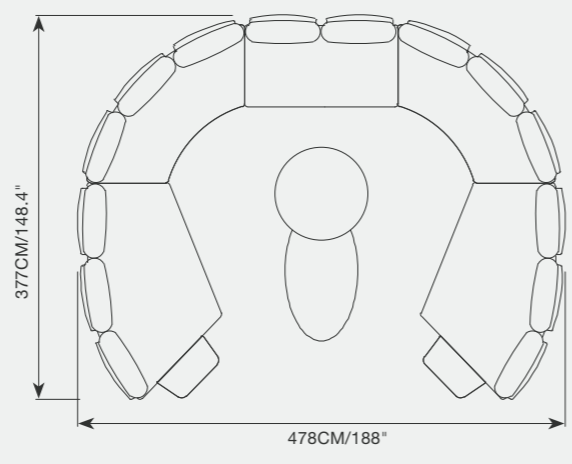

LOUNGE

Endless configurations