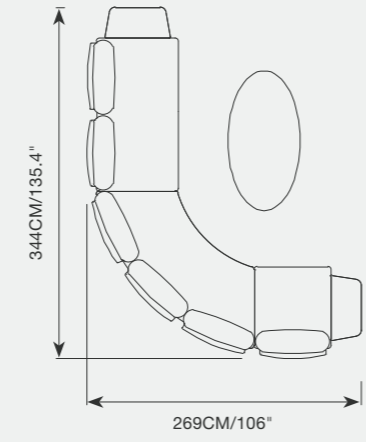

LOUNGE

Endless configurations