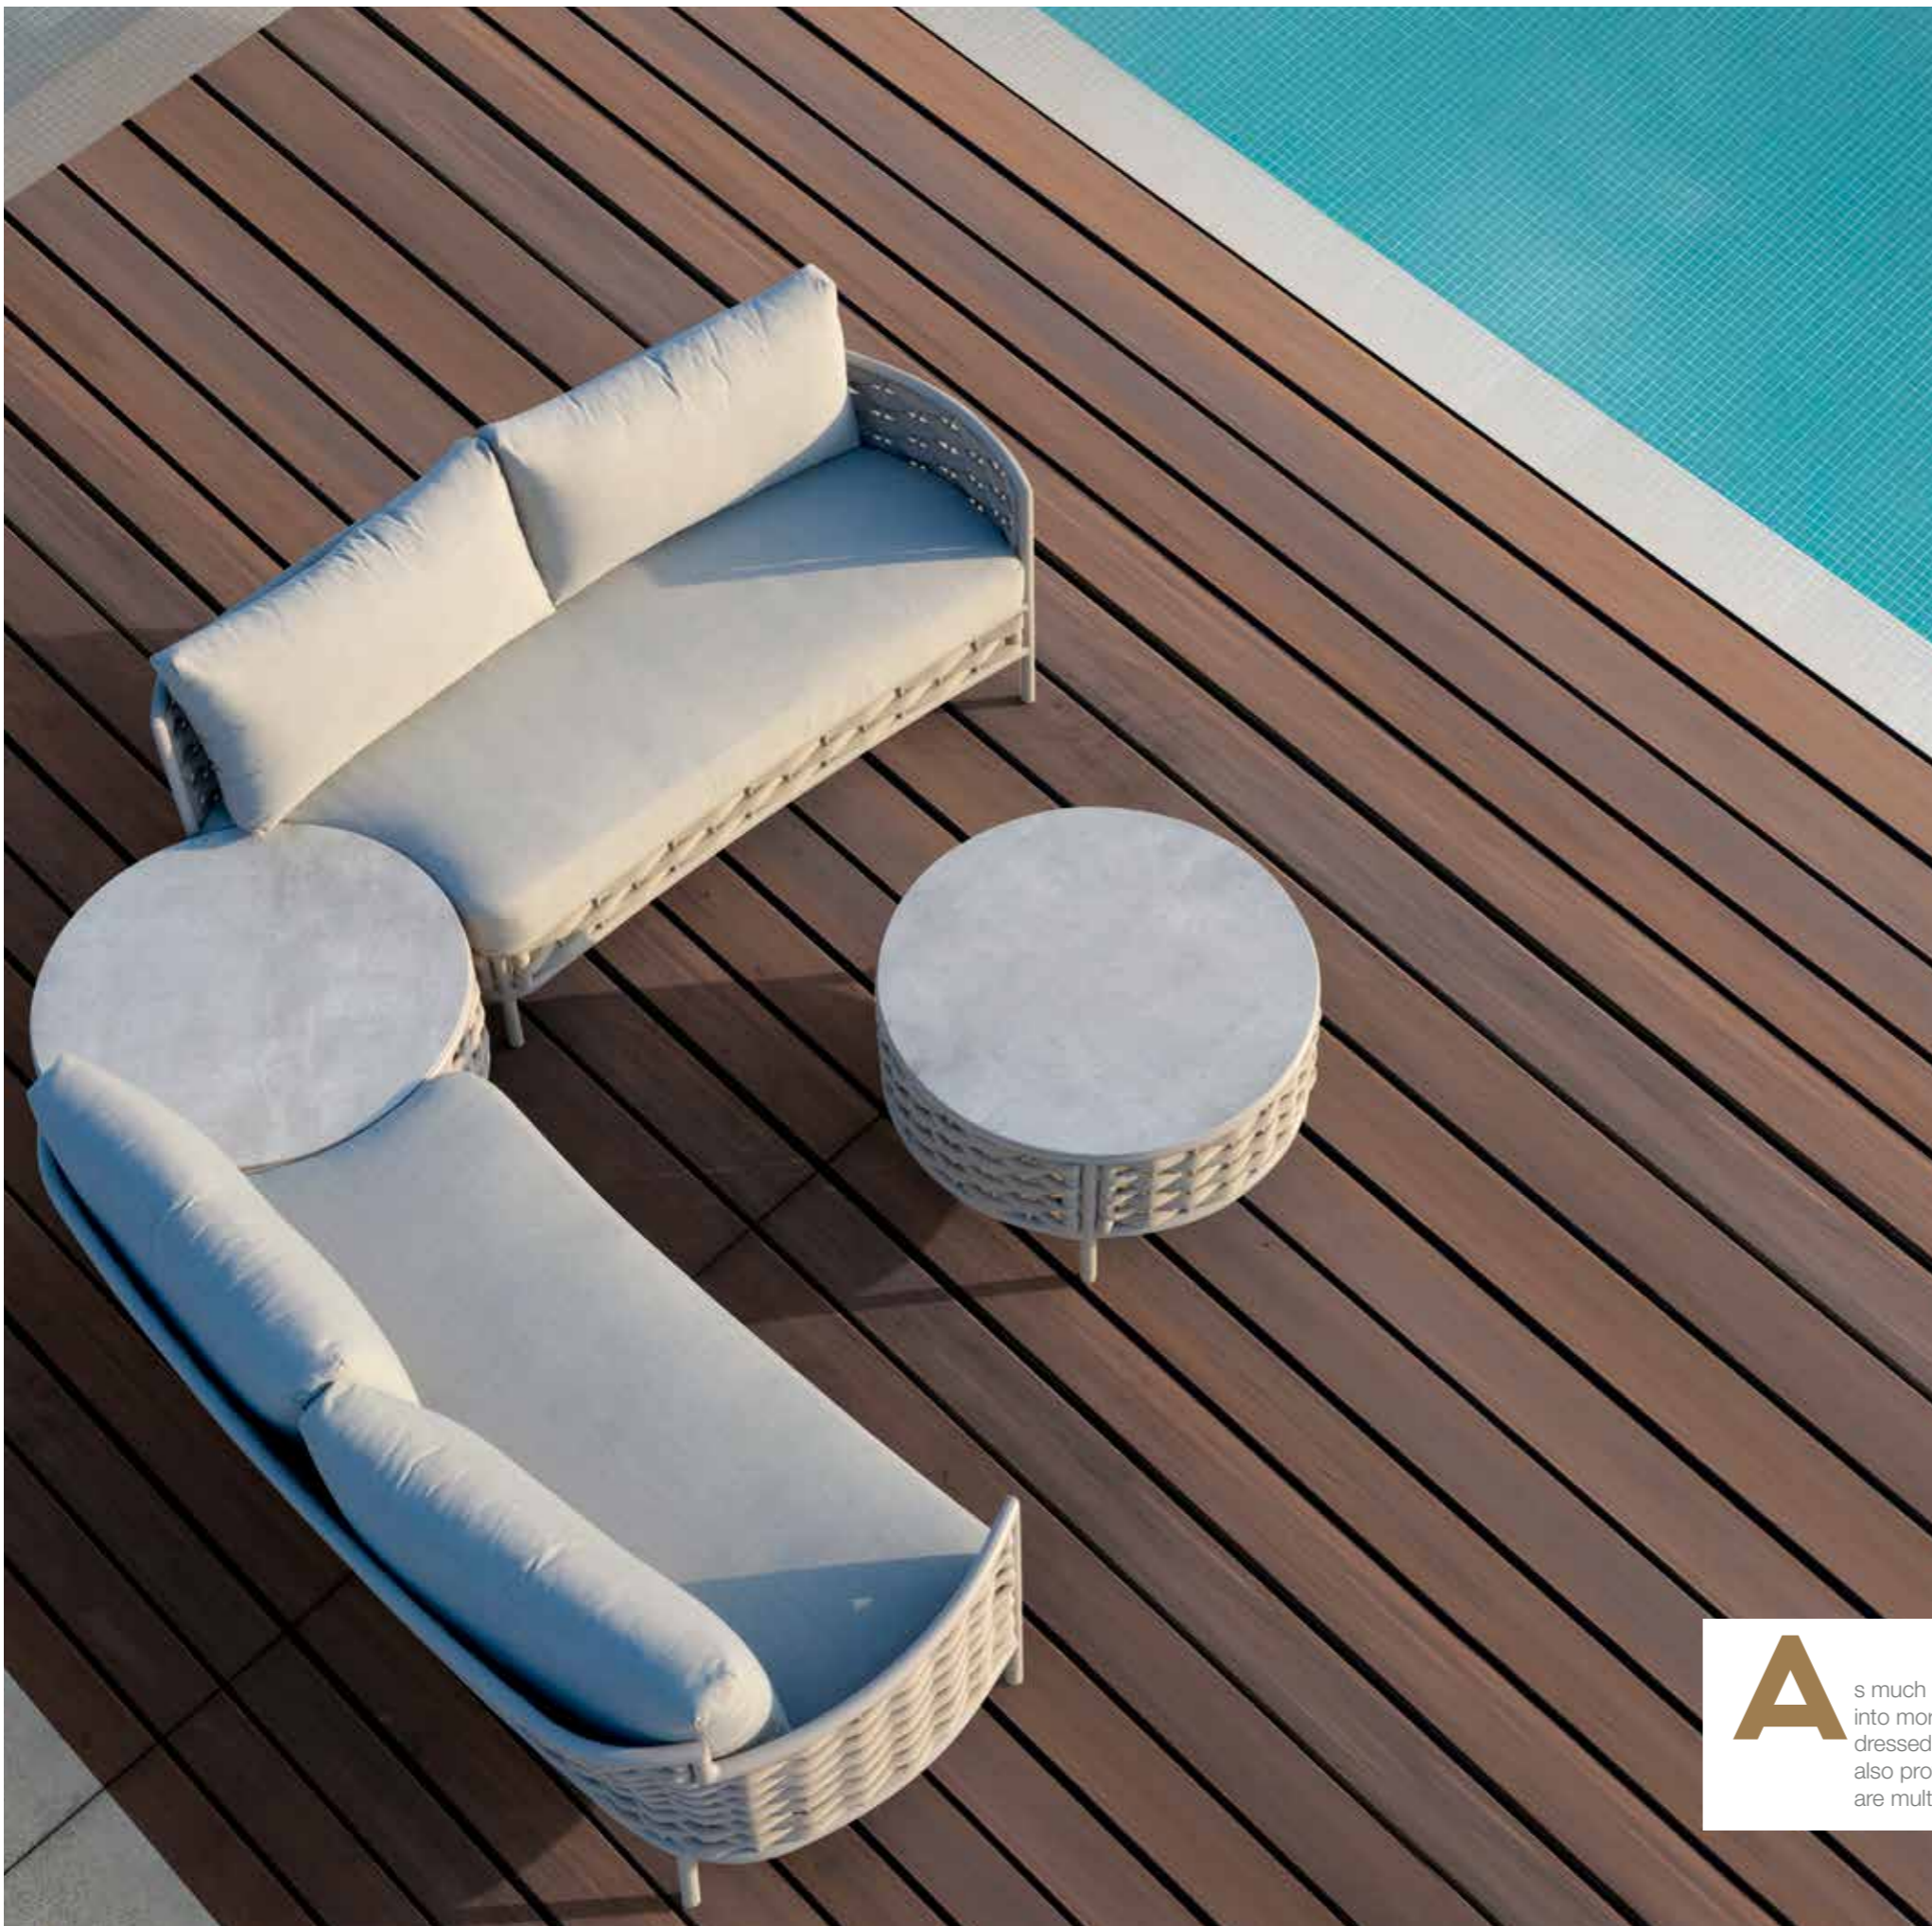

Table Tops
HPL

Teak finish

LOOP

As much as it is a true contemporary collection, our LOOP easily blends into more transitional environments. Thanks to its classic shape expertly dressed in luxurious woven fibers, not only does it look inviting, but it will also provide you and your loved ones the comfort you all deserve. There are multiple pieces to help you create your unique outdoor sanctuary.