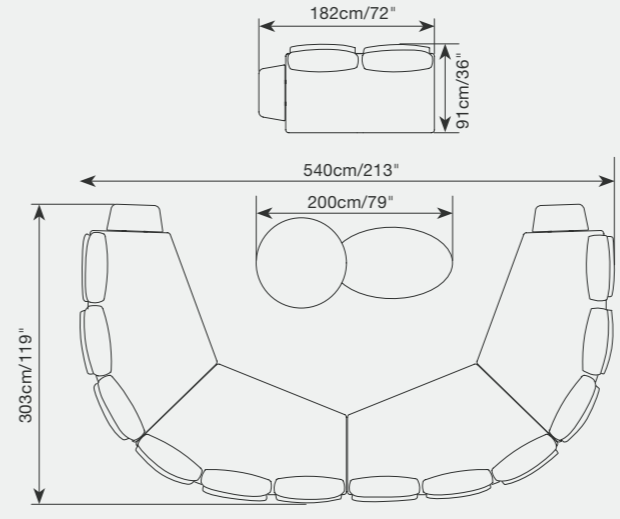

LOUNGE

Endless configurations