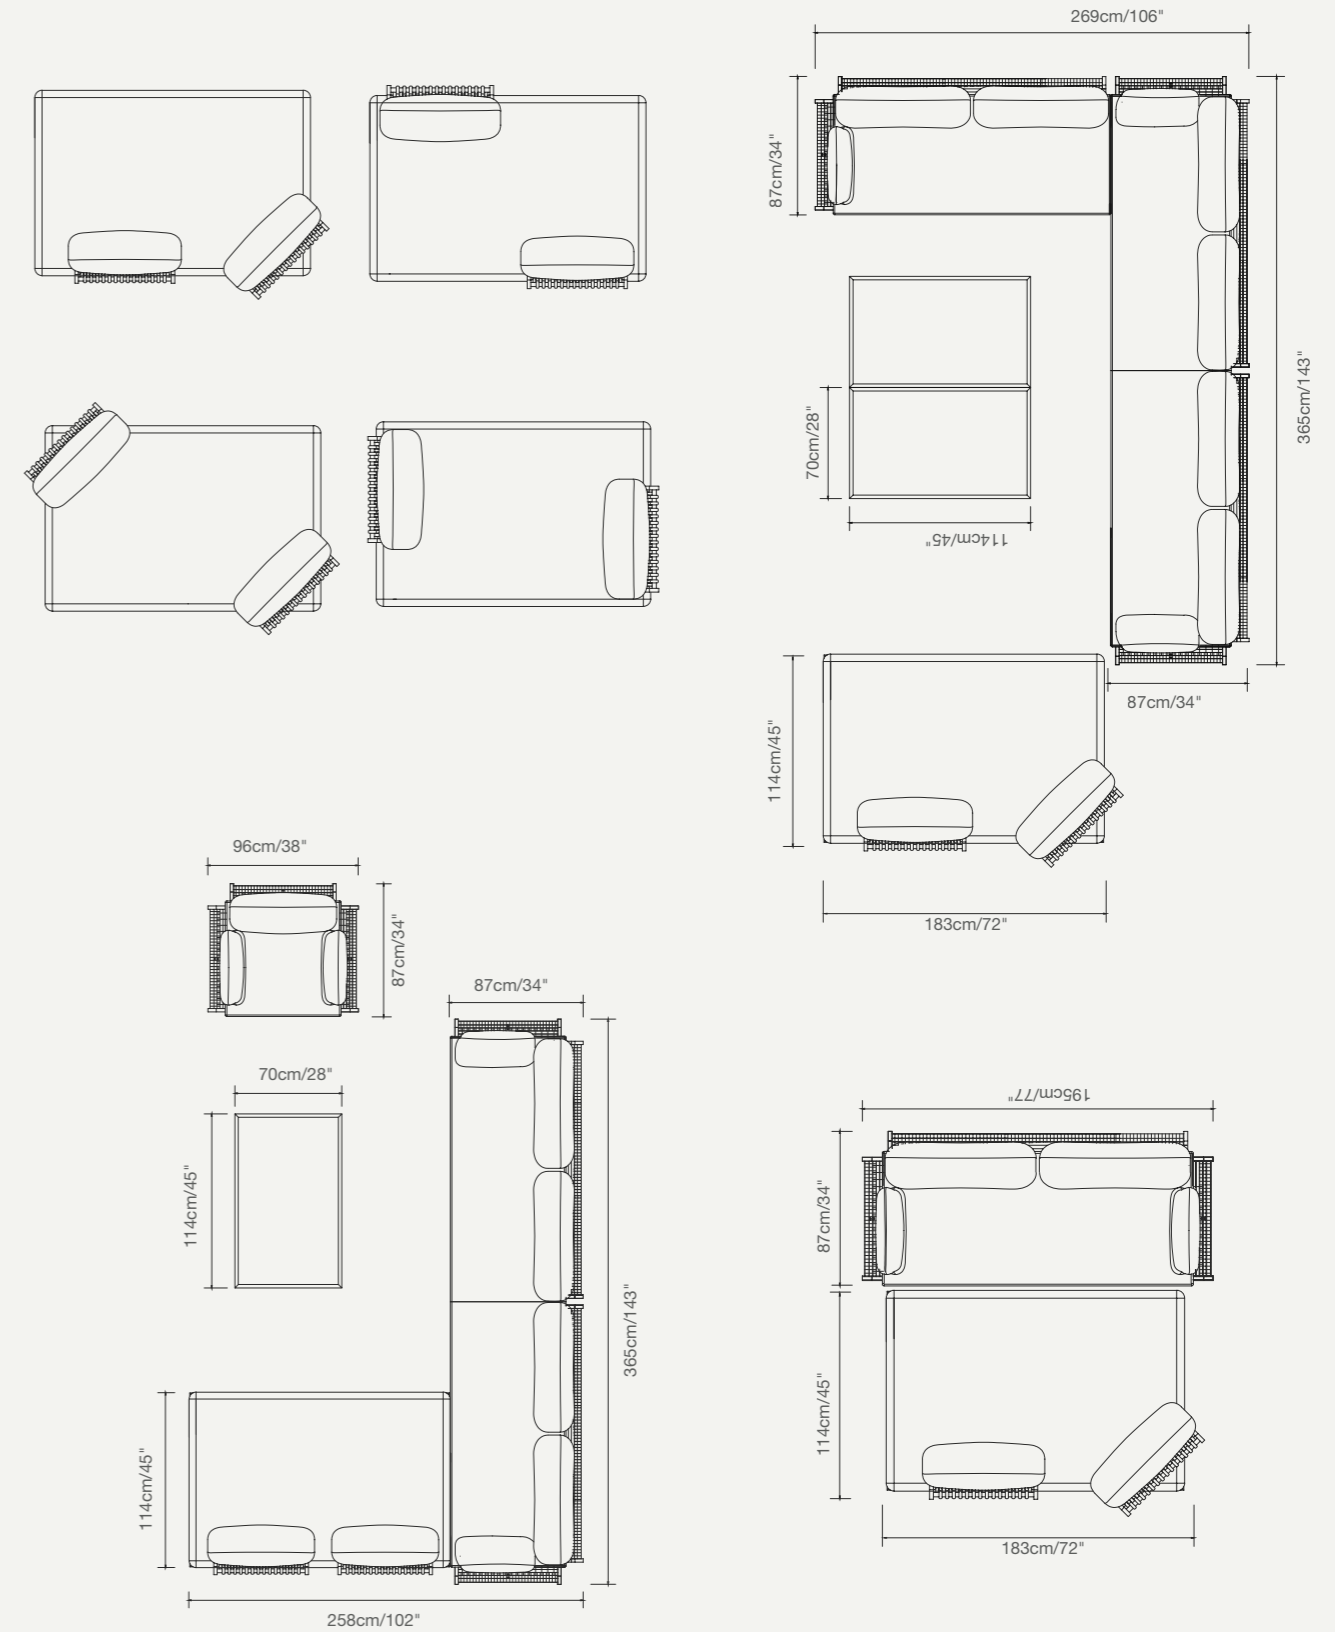

BREEZE

Endless configurations