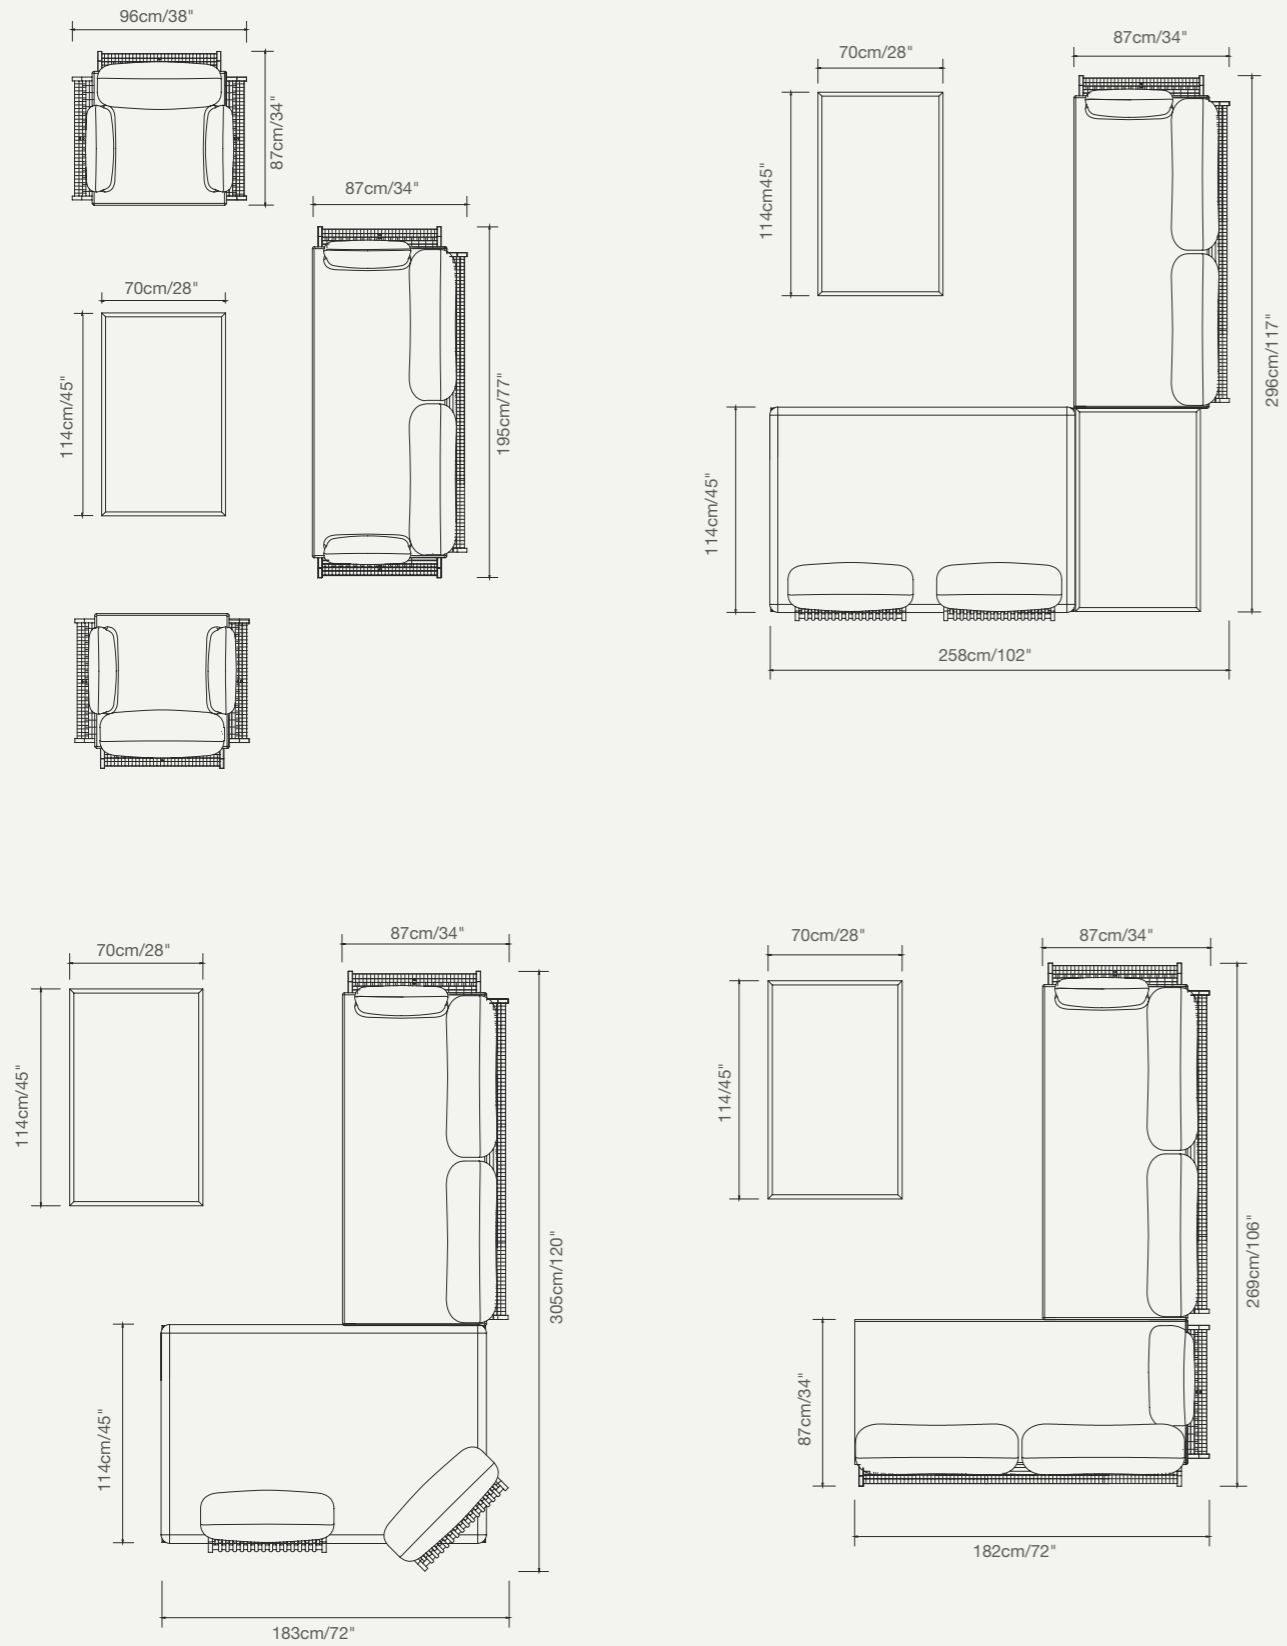

BREEZE

Endless configurations