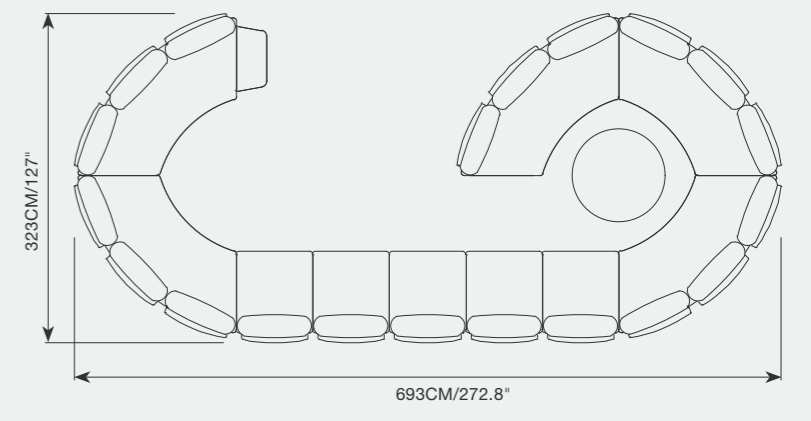

LOUNGE

Endless configurations