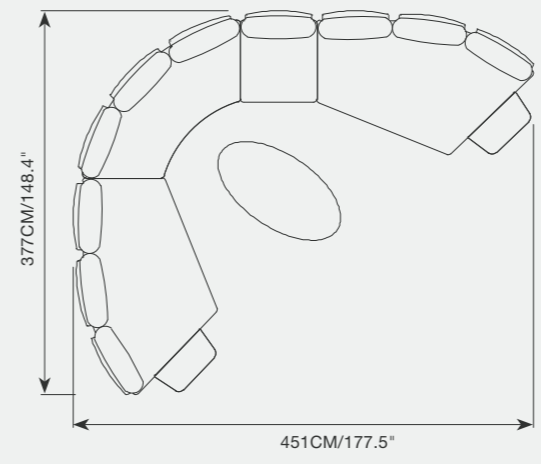

LOUNGE

Endless configurations