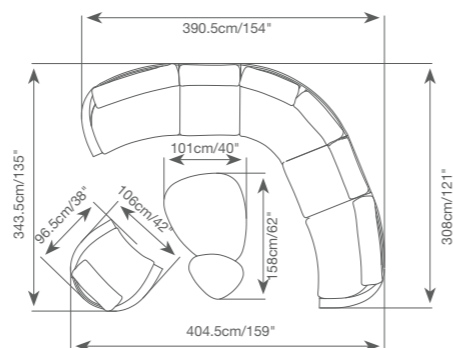

Endless configurations