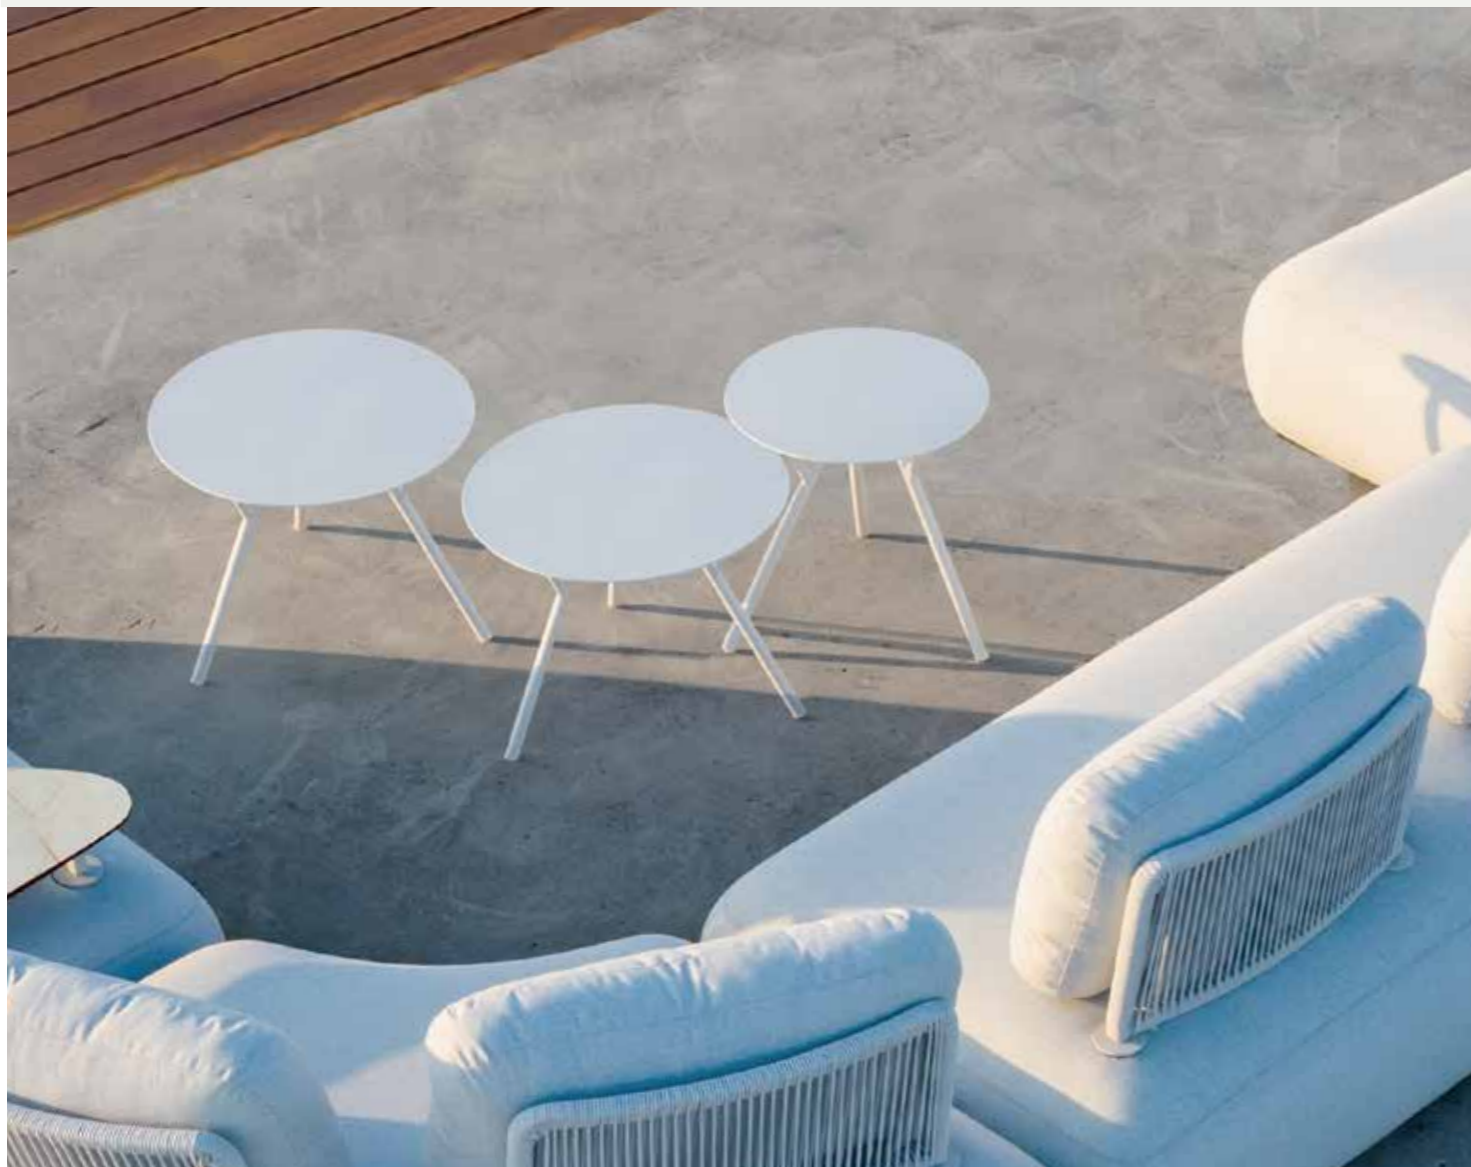

917 17020 DJ side table high SKU# **DJ02**
Dia . 50cm/20" H . 50cm/20"

917 17030 DJ side table low SKU# **DJ03**
Dia . 60cm/24" H . 45cm/18"

SWEET

A cute multi functional table, SWEET invites you to have a drink, a lunch, use your laptop, read and more. Magazines, towels, even remote controls will fit neatly on its shelf, outdoor and, indoor too!