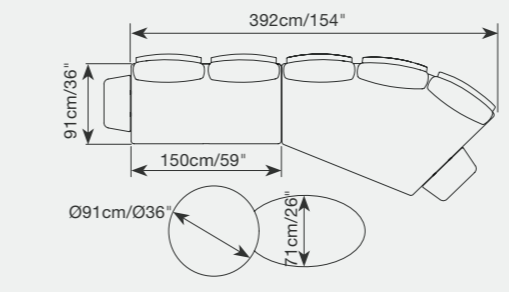

LOUNGE

Endless configurations

Lounging and dreaming are what makes outdoor living so comfortable, doing nothing is a great thing to do!

LOUNGE

Collection

924 15130 LOUNGE left hand three - seater sofa
SKU# **LG72**
W. 217cm/85.4" D. 126cm/49.6" H. 71cm/28"
SH. 40cm/15.7"