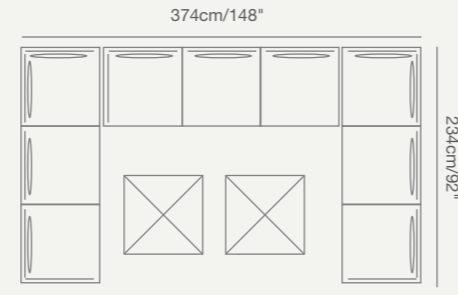

RIVIERA

truly offers infinite possibilities, you simply have to decide between 1, 2 or 3 seaters or extra long sofa in line or U or L configurations.

91 7011 20

91 7014 00

91 7014 20

91 7012 30

91 7014 60

91 7014 40