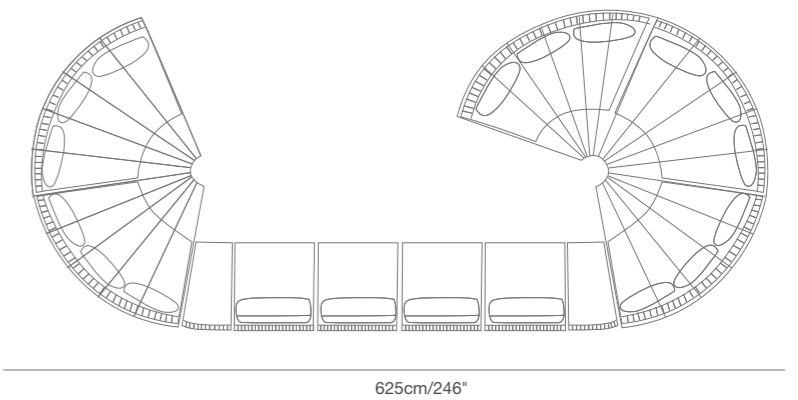

HUG

Endless configurations

NEW

Design your own configurations, your project is unique.