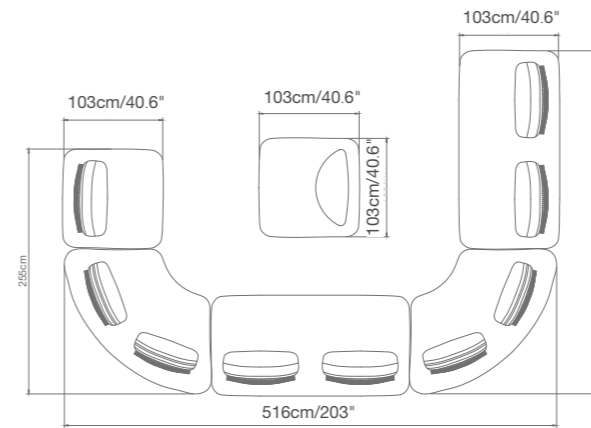

PRODUCT DETAILS:

- Contract-grade welded aluminum frame;
- UV treated outdoor rope;
- High density foam;
- UV treated durable outdoor acrylic fabric, waterproof treated

Cover

COUTUREtex

Weaving

Coordinated

Table Tops