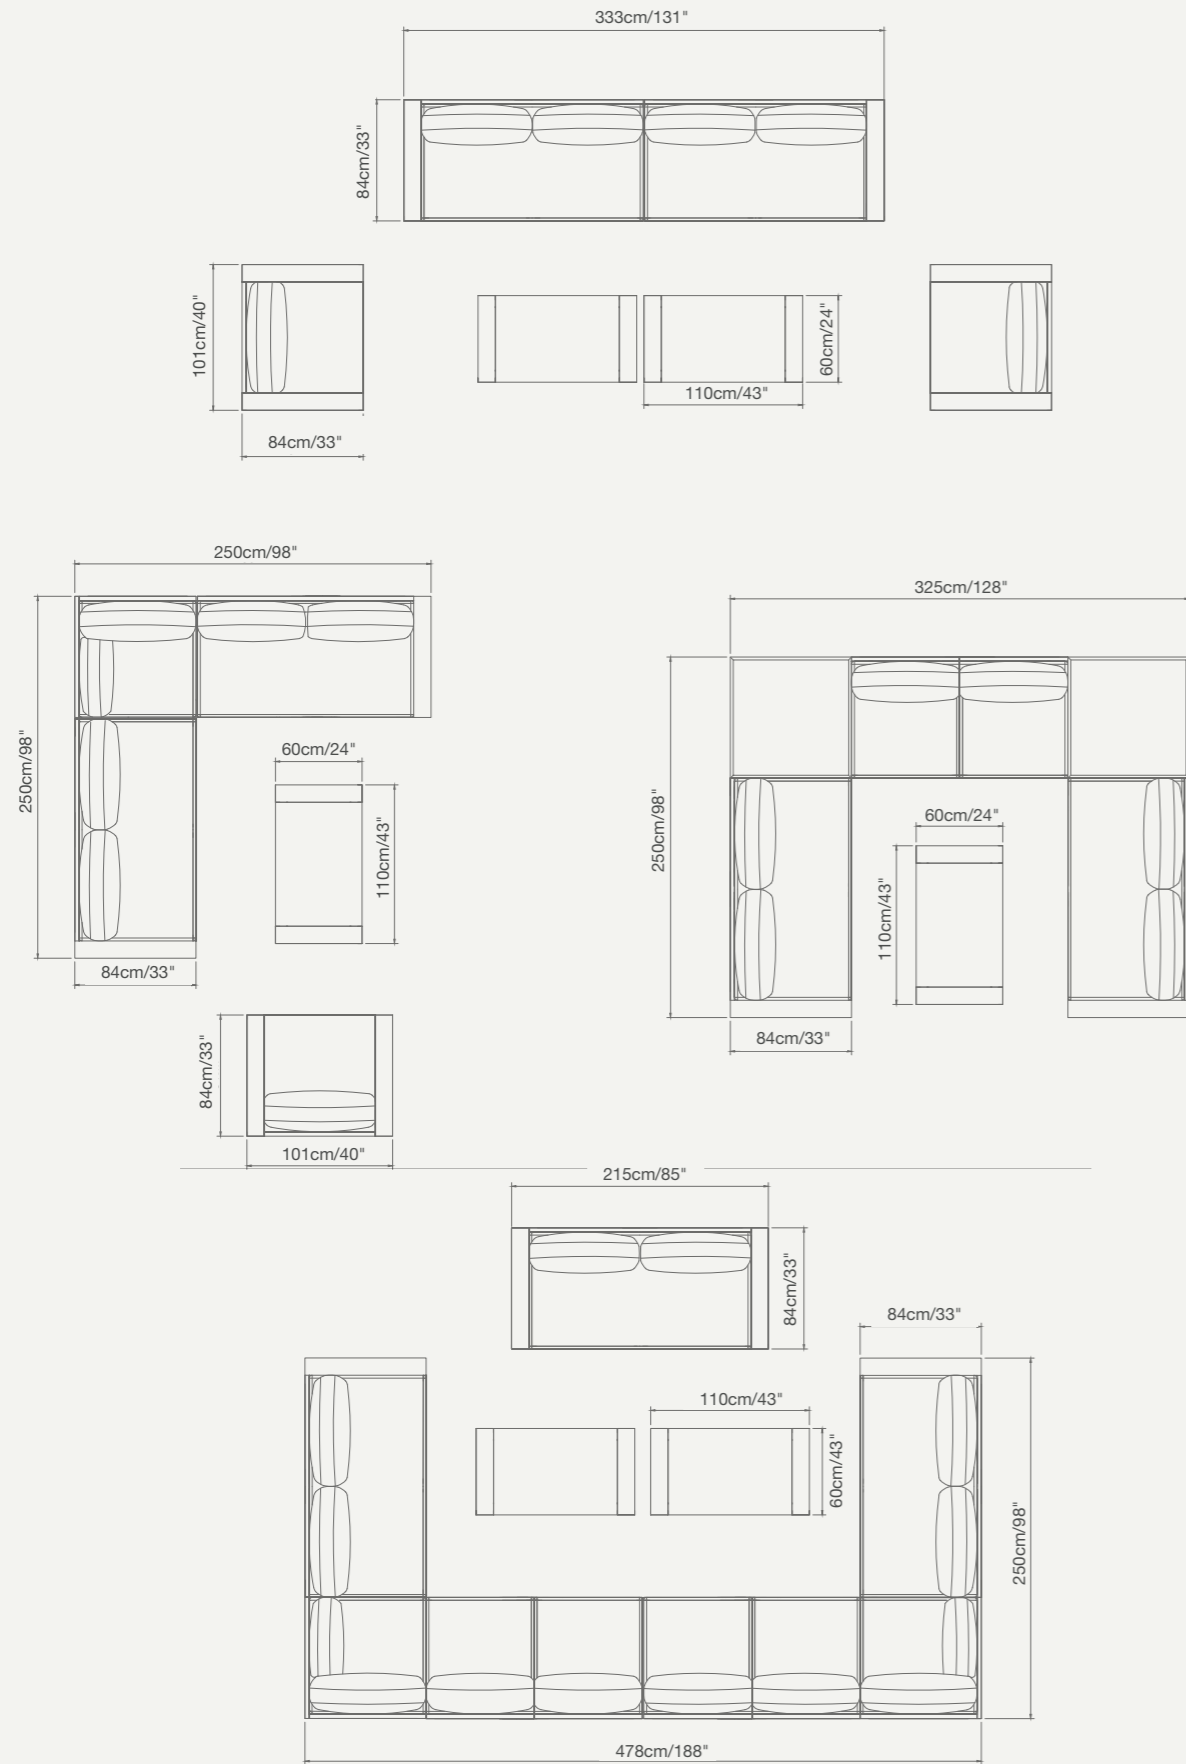

SKY

Endless configurations