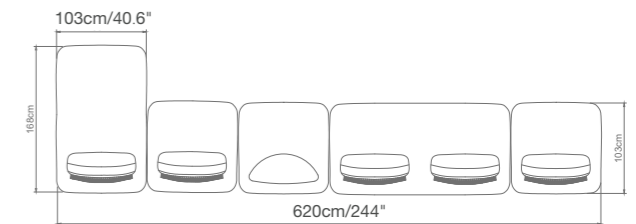

OLALA

A few configurations

PRODUCT DETAILS:

- Contract-grade welded aluminum frame;
- UV treated outdoor rope;
- High density foam;
- UV treated durable outdoor acrylic fabric, waterproof treated