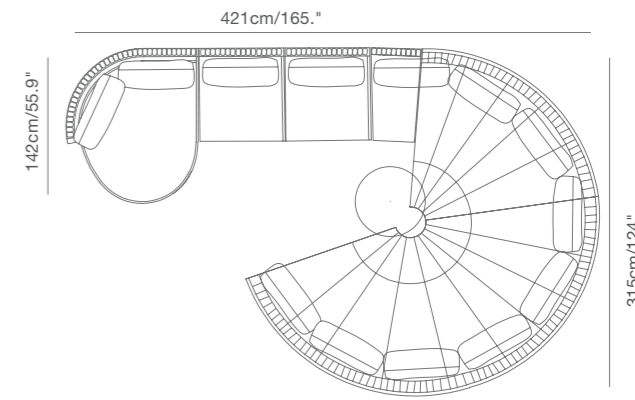

HUG

Endless configurations

NEW

Design your own configurations, your project is unique.