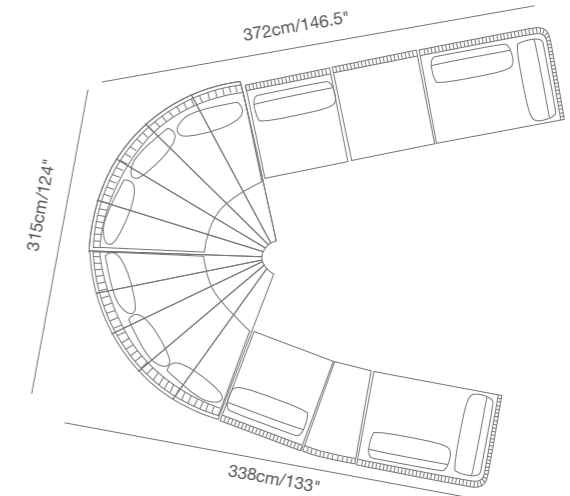

HUG

Endless configurations

NEW

Design your own configurations, your project is unique.