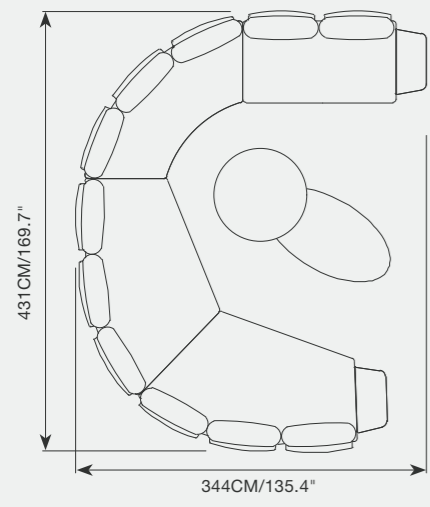

LOUNGE

Endless configurations