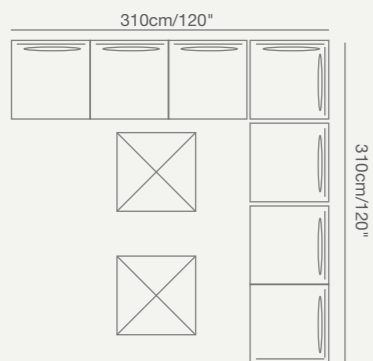

RIVIERA

truly offers infinite possibilities, you simply have to decide between 1, 2 or 3 seaters or extra long sofa in line or U or L configurations.

91 7014 70

RIVIERA

Collection

PRODUCT DETAILS:

- Contract-grade welded aluminum frame;
- OAK Finish aluminum;
- UV treated outdoor rope;
- High density foam;
- UV treated durable outdoor acrylic fabric, waterproof treated

Frame

Cushions

Weaving

Table Tops