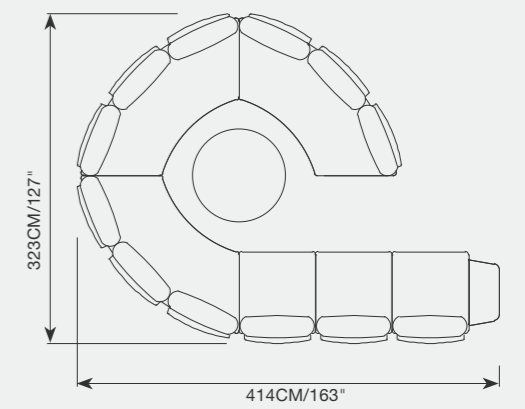

LOUNGE

Endless configurations