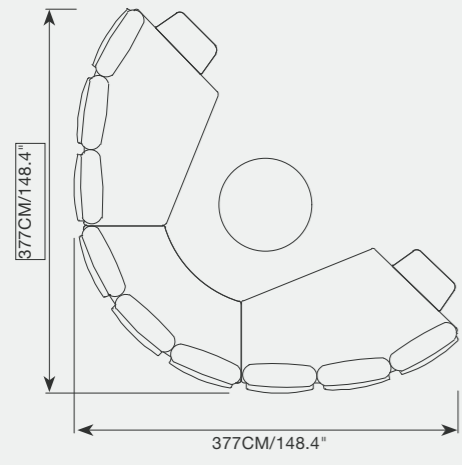

LOUNGE

Endless configurations