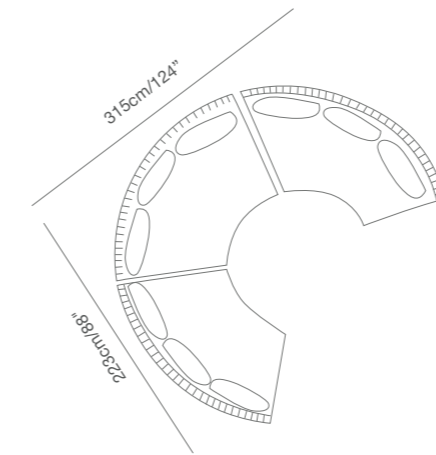

Design your own configurations, your project is unique.