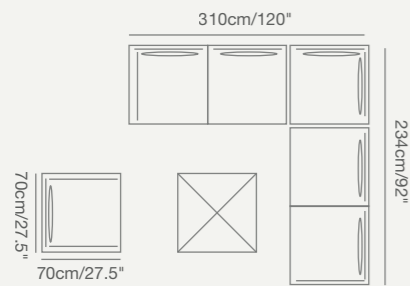

RIVIERA

truly offers infinite possibilities, you simply have to decide between 1, 2 or 3 seaters or extra long sofa in line or U or L configurations.

91 7011 20

91 7014 00

91 7014 20

91 7012 30

91 7014 60

91 7014 40