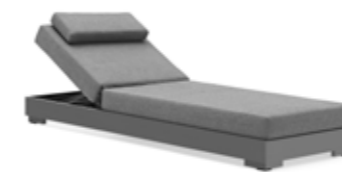

91 9620 90 SKY armless chair SKU# **SK17**
W . 82cm/32.3" D . 84cm/33" H . 67cm/26.5"
SH . 42cm/16.5"

91 9621 50 SKY ottoman SKU# **SK09**
W. 82cm/32.3" L. 82cm/32.3" H. 42cm/16.5"

91 9621 70 SKY coffee table SKU# **SK04**
W . 60cm/23.6" L . 110cm/43.3" H . 40cm/15.7"