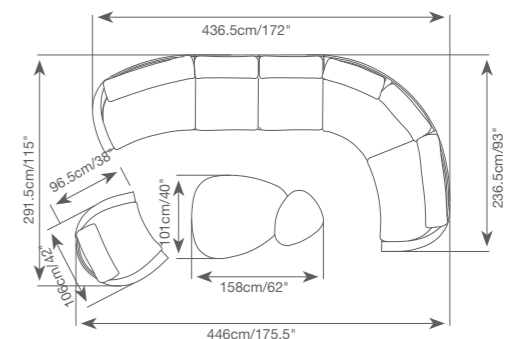

Endless configurations