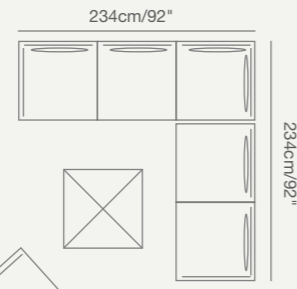

RIVIERA

truly offers infinite possibilities, you simply have to decide between 1, 2 or 3 seaters or extra long sofa in line or U or L configurations.

91 7011 20

91 7014 00

91 7014 20

91 7012 30

91 7014 60

91 7014 40