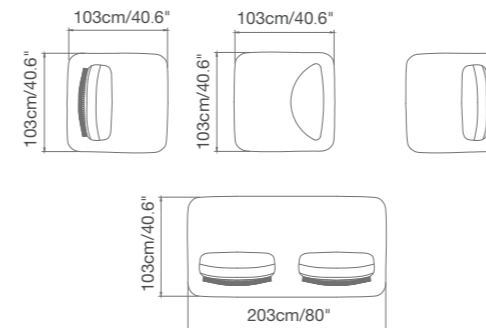

OLALA

A few configurations

PRODUCT DETAILS:

- Contract-grade welded aluminum frame;
- UV treated outdoor rope;
- High density foam;
- UV treated durable outdoor acrylic fabric, waterproof treated