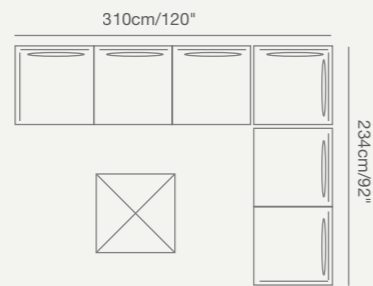

RIVIERA

truly offers infinite possibilities, you simply have to decide between 1, 2 or 3 seaters or extra long sofa in line or U or L configurations.

91 7011 20

91 7014 00

91 7014 20

91 7012 30

91 7014 60

91 7014 40