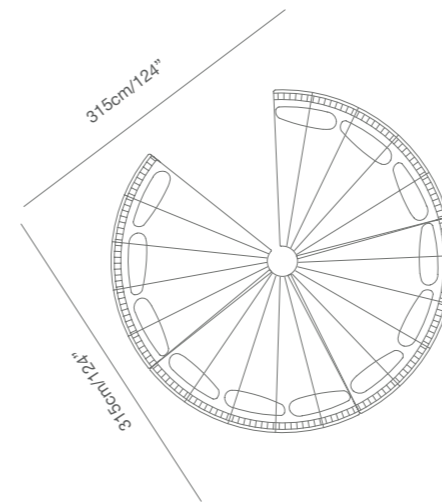

Design your own configurations, your project is unique.