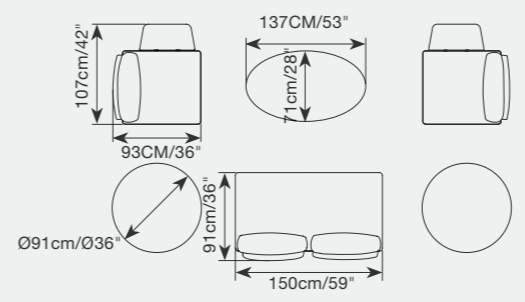

LOUNGE

Endless configurations

Lounging and dreaming are what makes outdoor living so comfortable, doing nothing is a great thing to do!

LOUNGE

Collection

924 15130 LOUNGE left hand three - seater sofa
SKU# **LG72**
W. 217cm/85.4" D. 126cm/49.6" H. 71cm/28"
SH. 40cm/15.7"