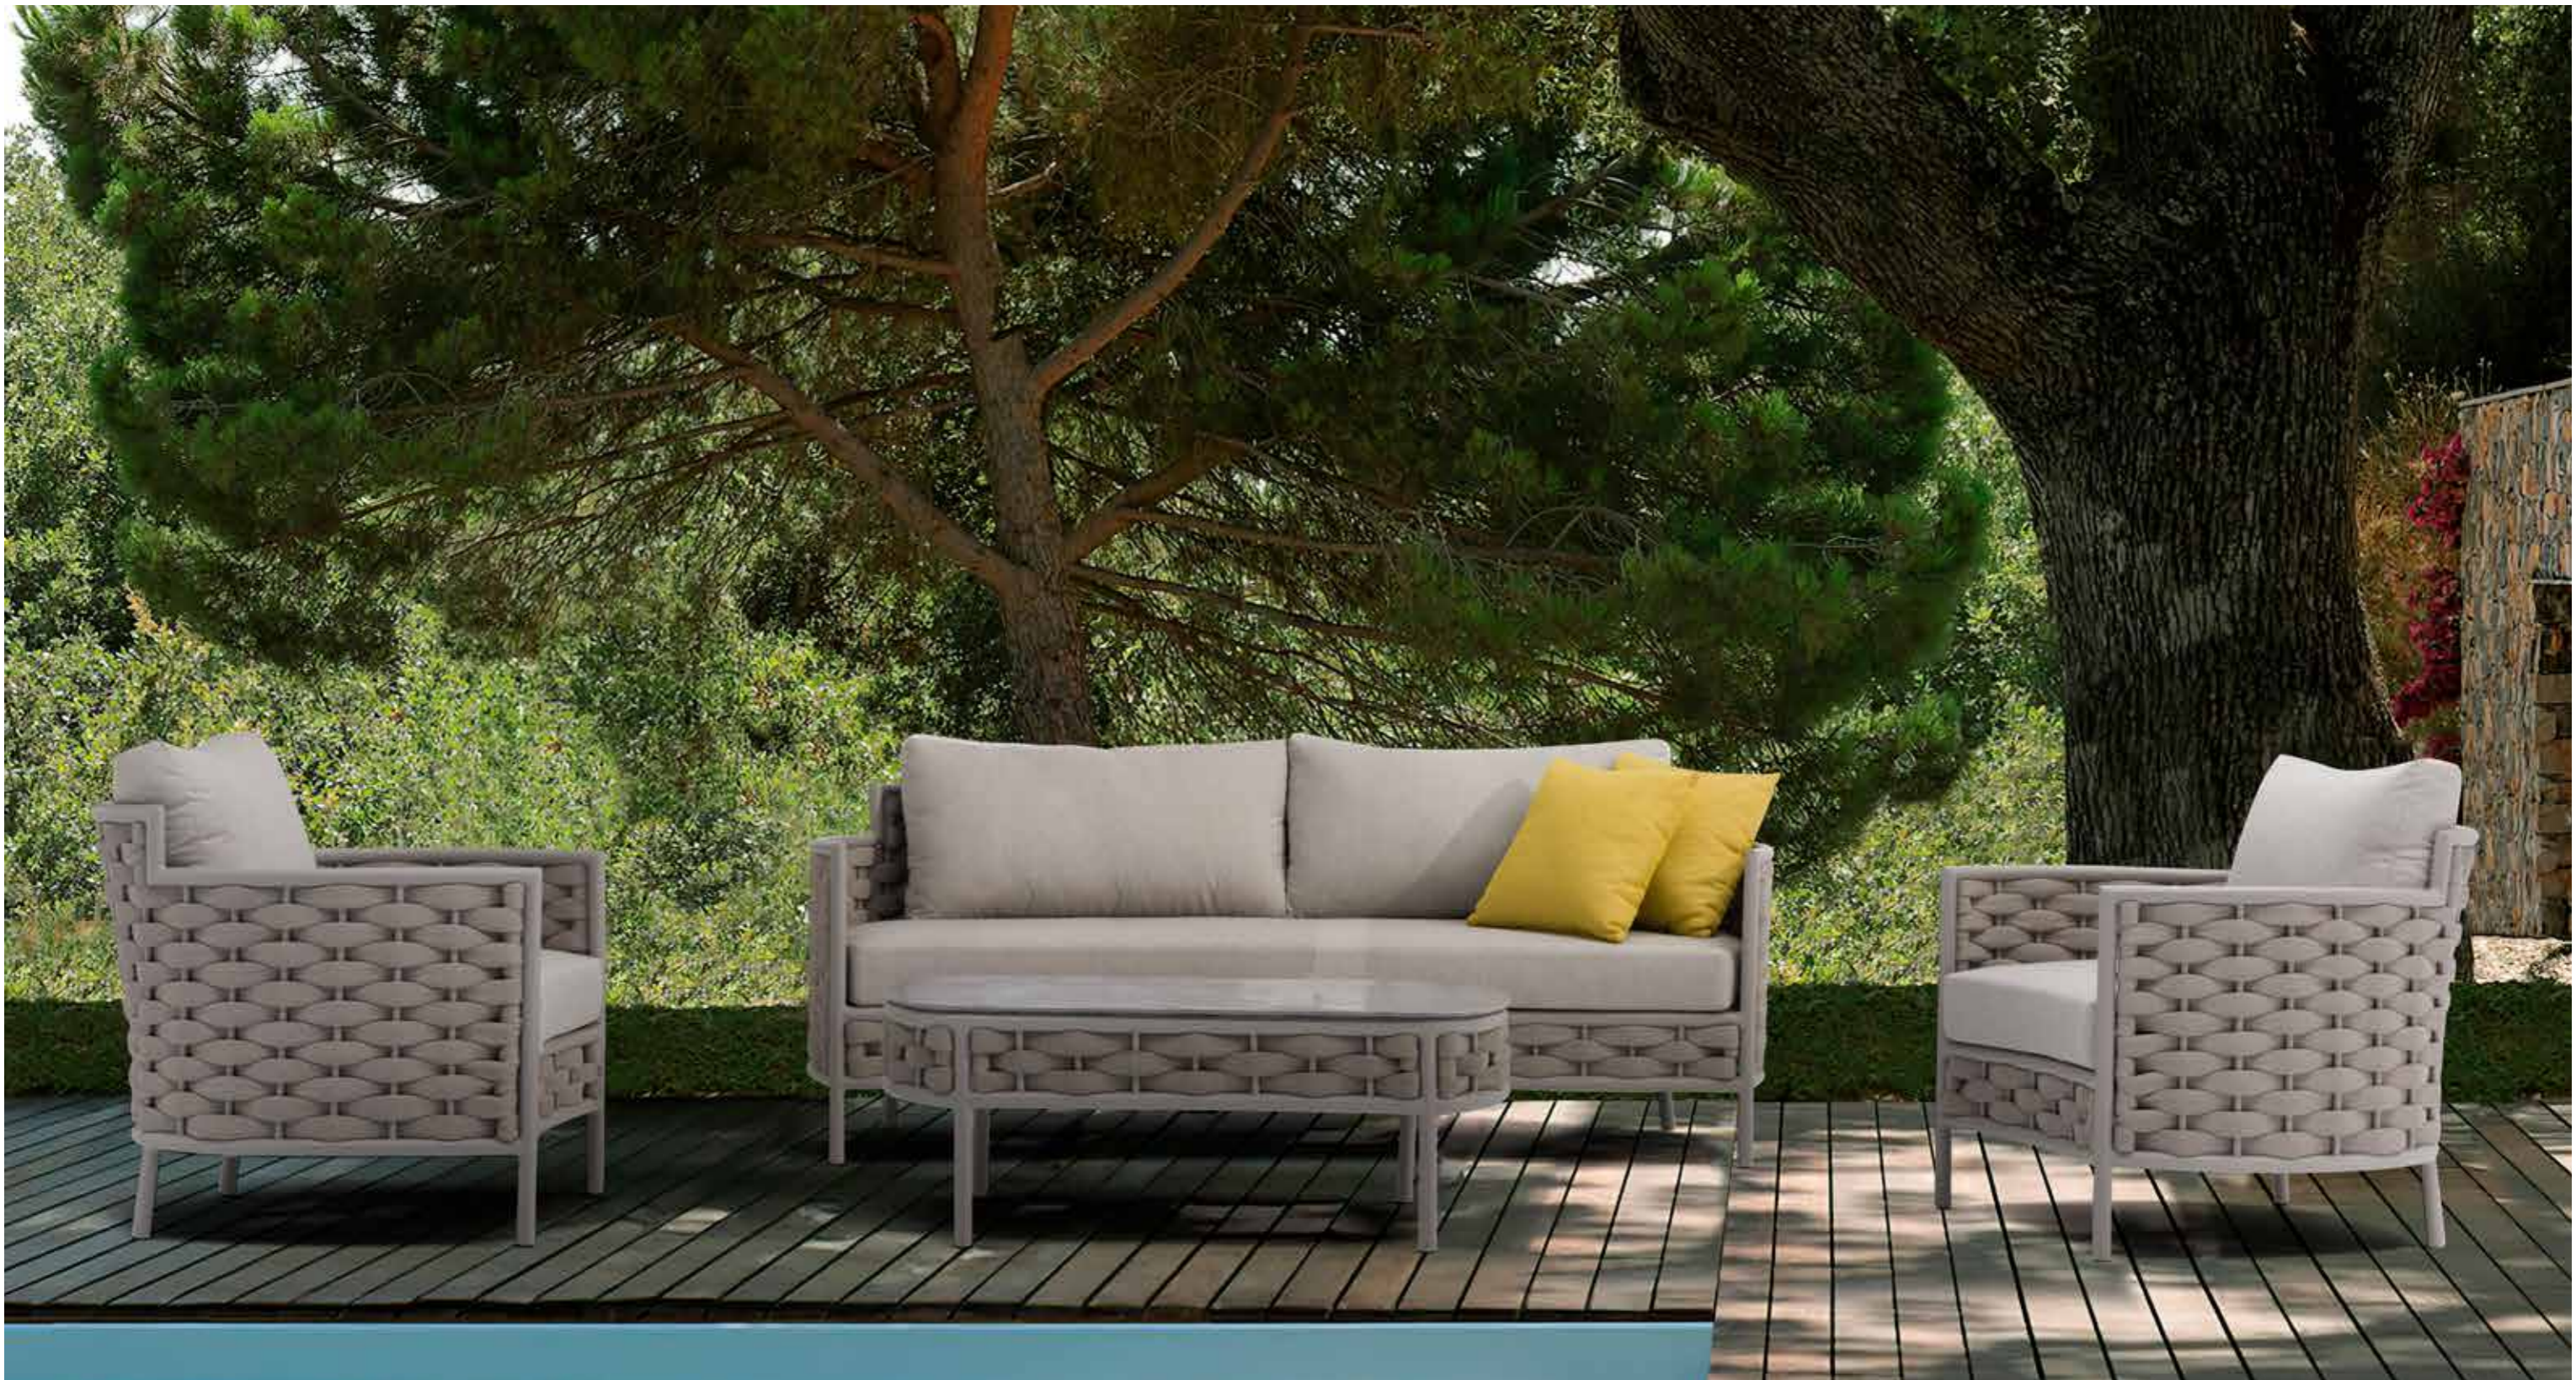

Table Tops
HPL

Teak finish

LOOP

As much as it is a true contemporary collection, our LOOP easily blends into more transitional environments. Thanks to its classic shape expertly dressed in luxurious woven fibers, not only does it look inviting, but it will also provide you and your loved ones the comfort you all deserve. There are multiple pieces to help you create your unique outdoor sanctuary.