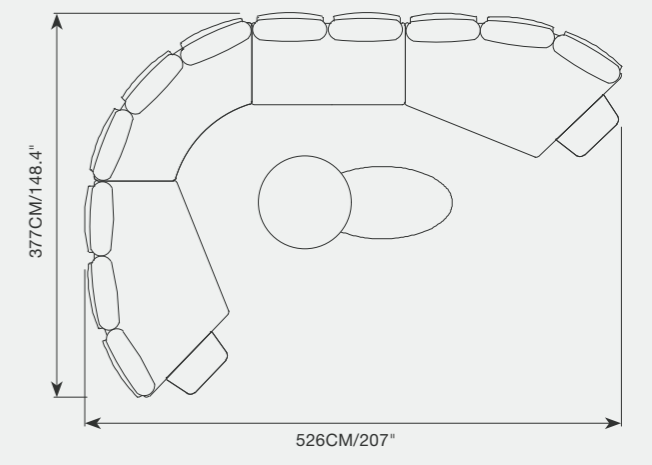

LOUNGE

Endless configurations