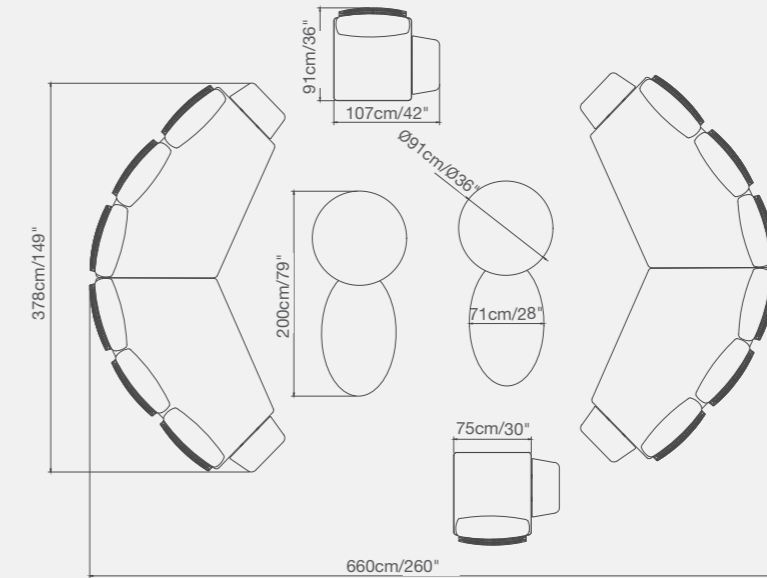

LOUNGE

A few configurations