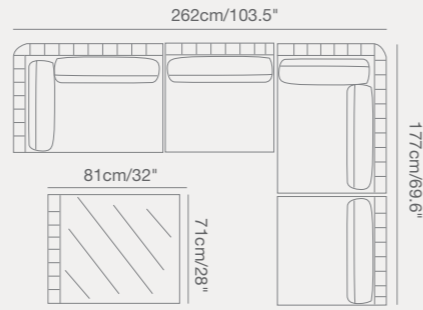

HUG

A few configurations , just a few...