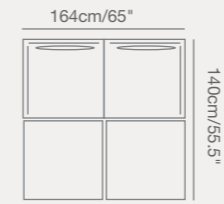

WELCOME

truly offers infinite possibilities, you simply have to decide between 1,2 or 3 seaters or extra long sofa in line or U or L configurations.

91 7011 20