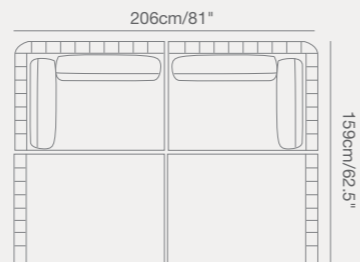

HUG

A few configurations , just a few...