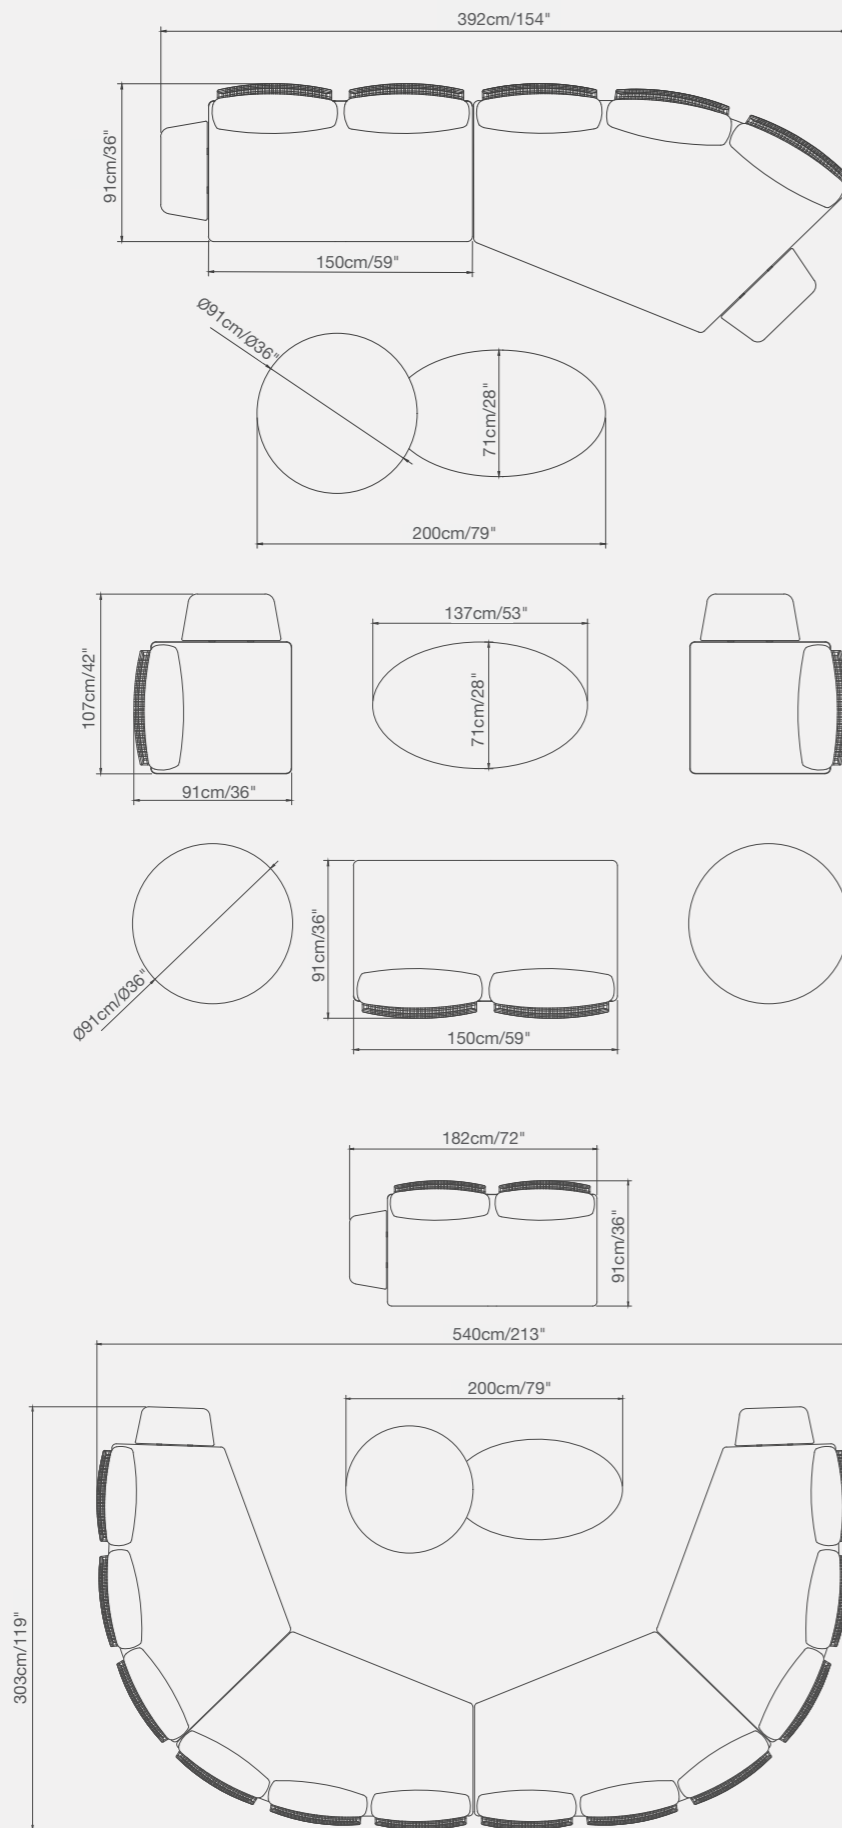

LOUNGE

A few configurations