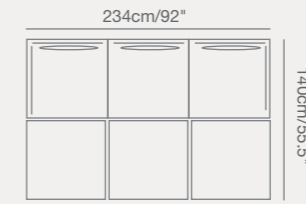

WELCOME

truly offers infinite possibilities, you simply have to decide between 1,2 or 3 seaters or extra long sofa in line or U or L configurations.

91 7014 00