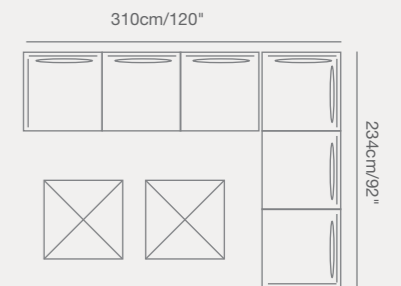

91 7014 60

91 7014 90