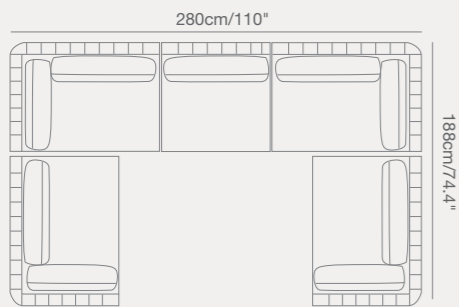

HUG

A few configurations , just a few...