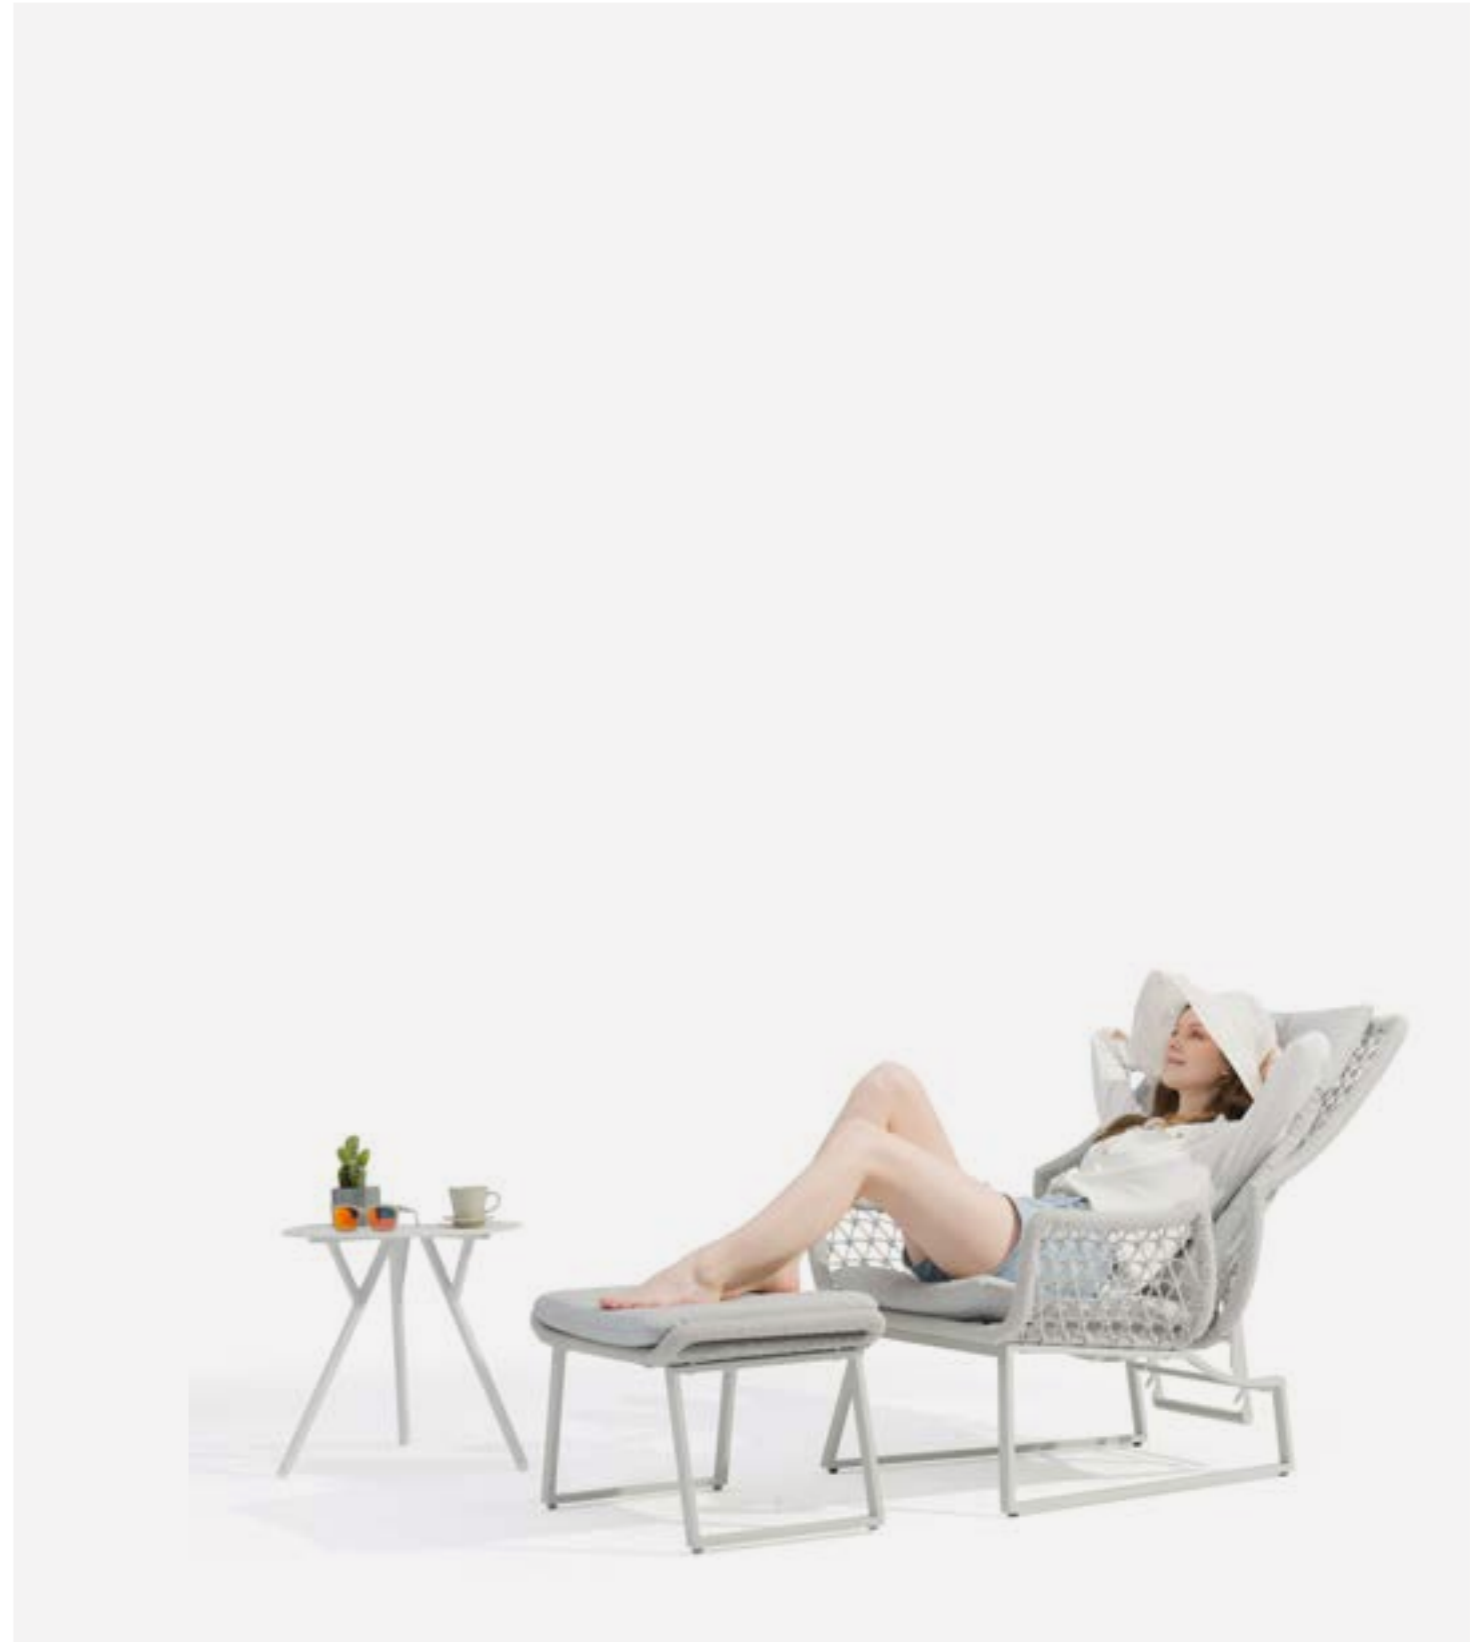

Frame

Light grey Greige Anthracite

Table Tops
CERAMIC-COATED GLASS

Light grey marble Greige

Table Tops
HPL®

Anthracite Oyster Marble

DREAM

DREAM is a perfect companion to sit comfortably, have a nap and, why not, dream a bit. To be enjoyed alone or together.