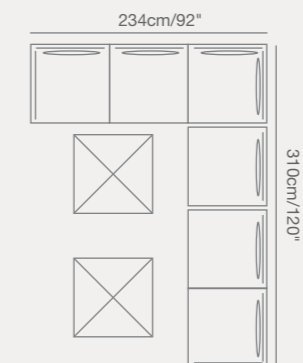

WELCOME

truly offers infinite possibilities, you simply have to decide between 1,2 or 3 seaters or extra long sofa in line or U or L configurations.

91 7014 80