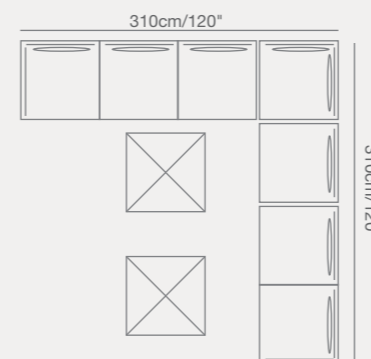

WELCOME

truly offers infinite possibilities, you simply have to decide between 1,2 or 3 seaters or extra long sofa in line or U or L configurations.

91 7014 70