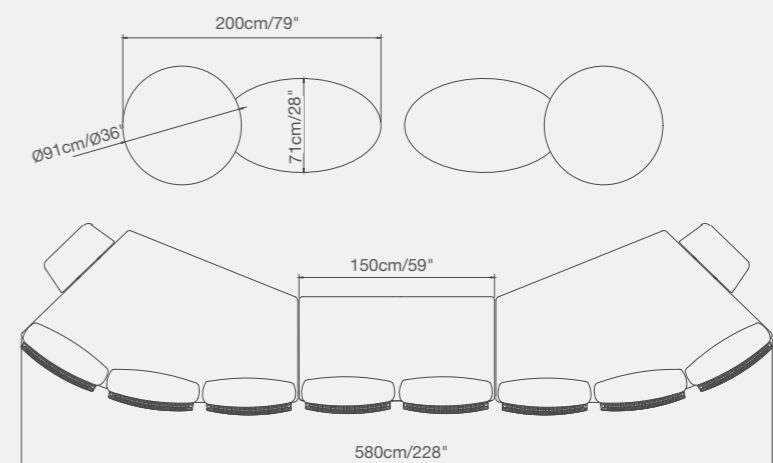

LOUNGE

A few configurations