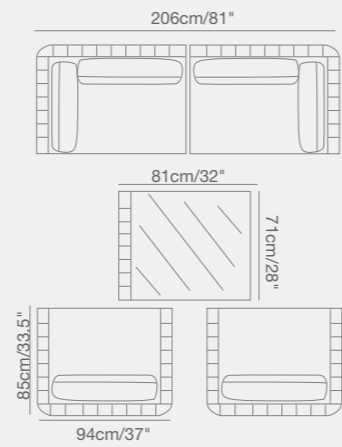

HUG

A few configurations , just a few...