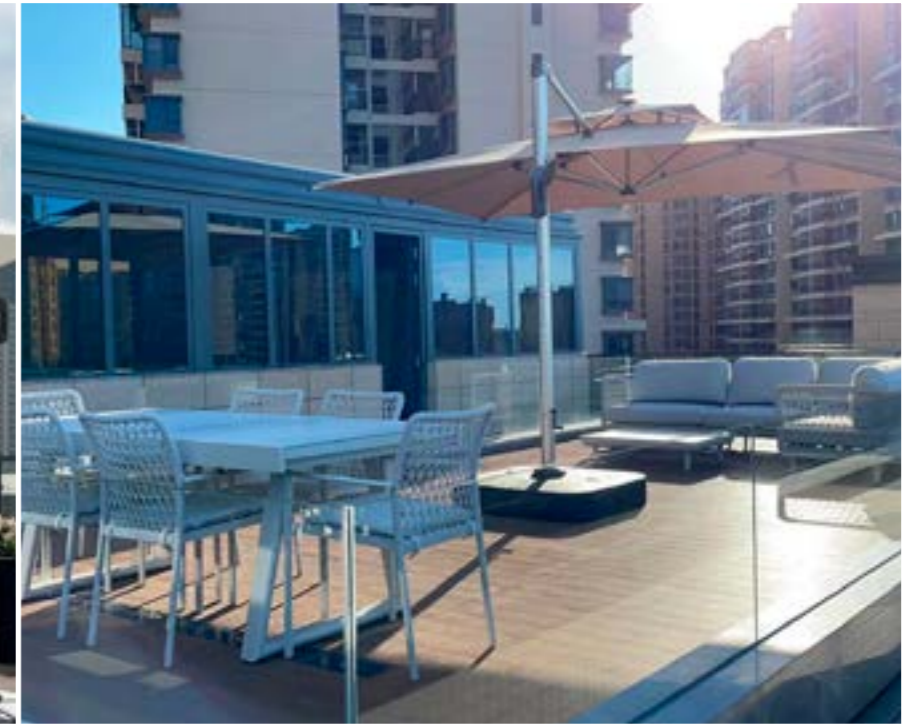

COLOR MATCH

White

OAK

Light grey

Anthracite

Greige

COUTURE[®]
Sardin

PROJECTS+