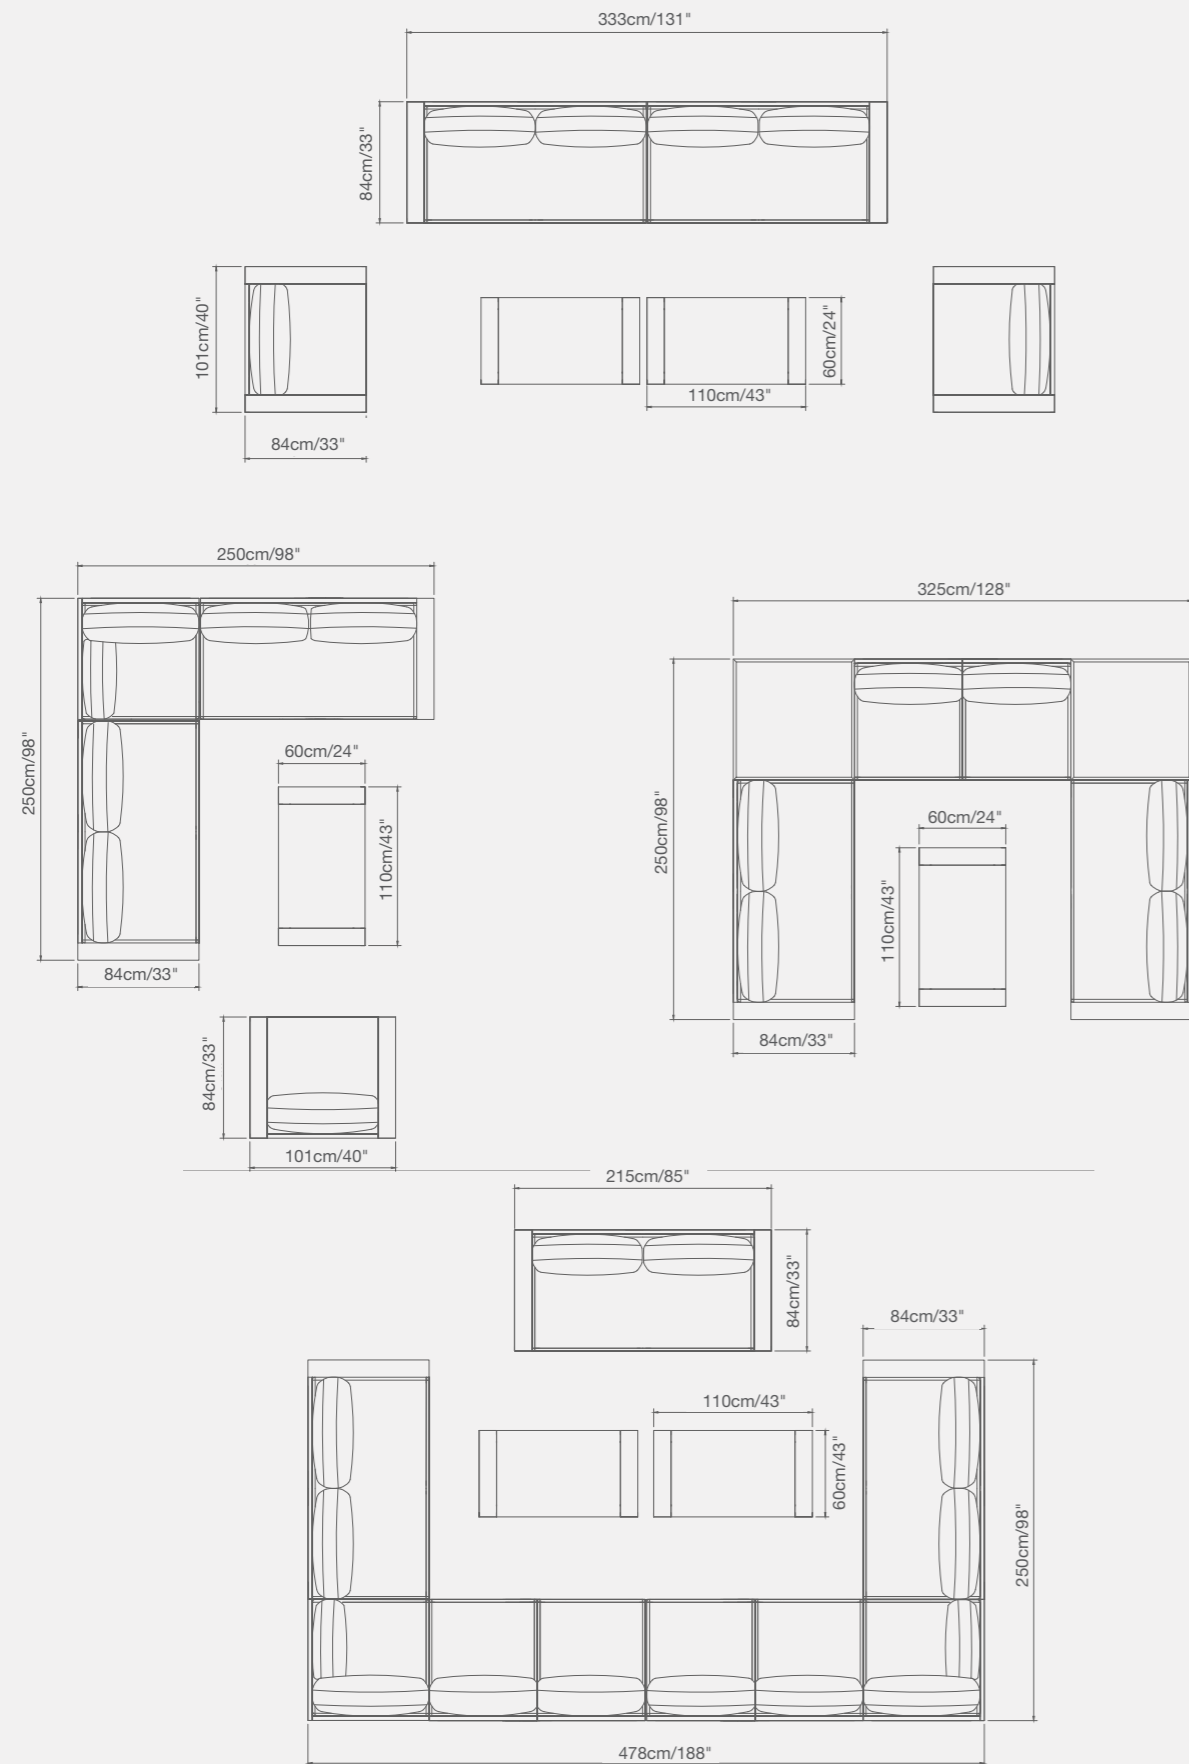

SKY

A few configurations