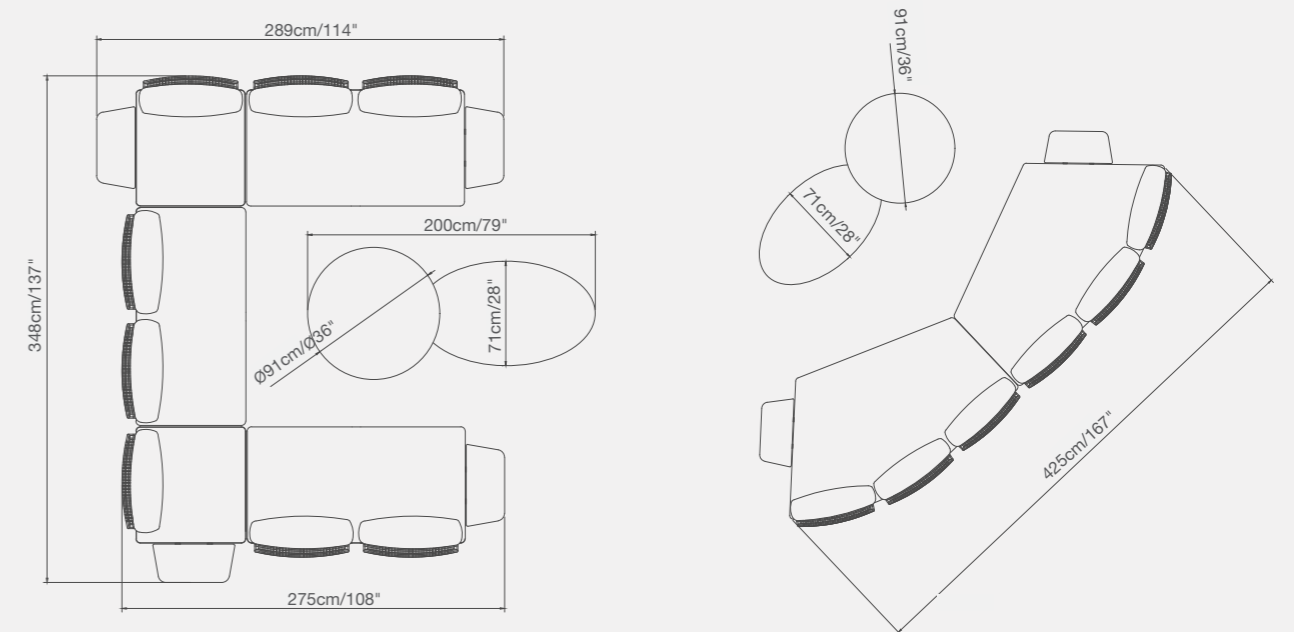

LOUNGE

A few configurations