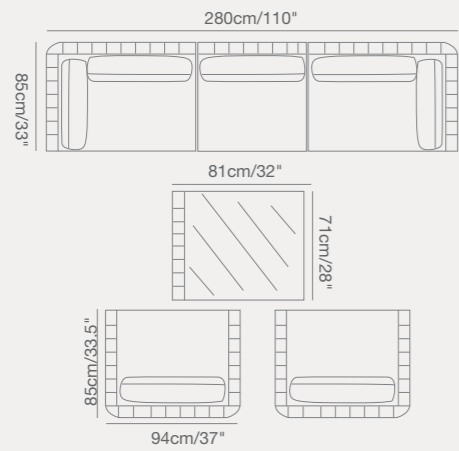

HUG

A few configurations , just a few...