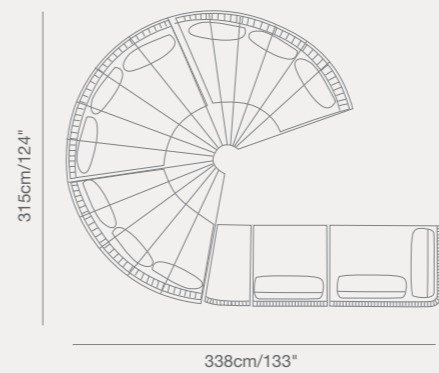

Design your own configurations,
your project is unique.