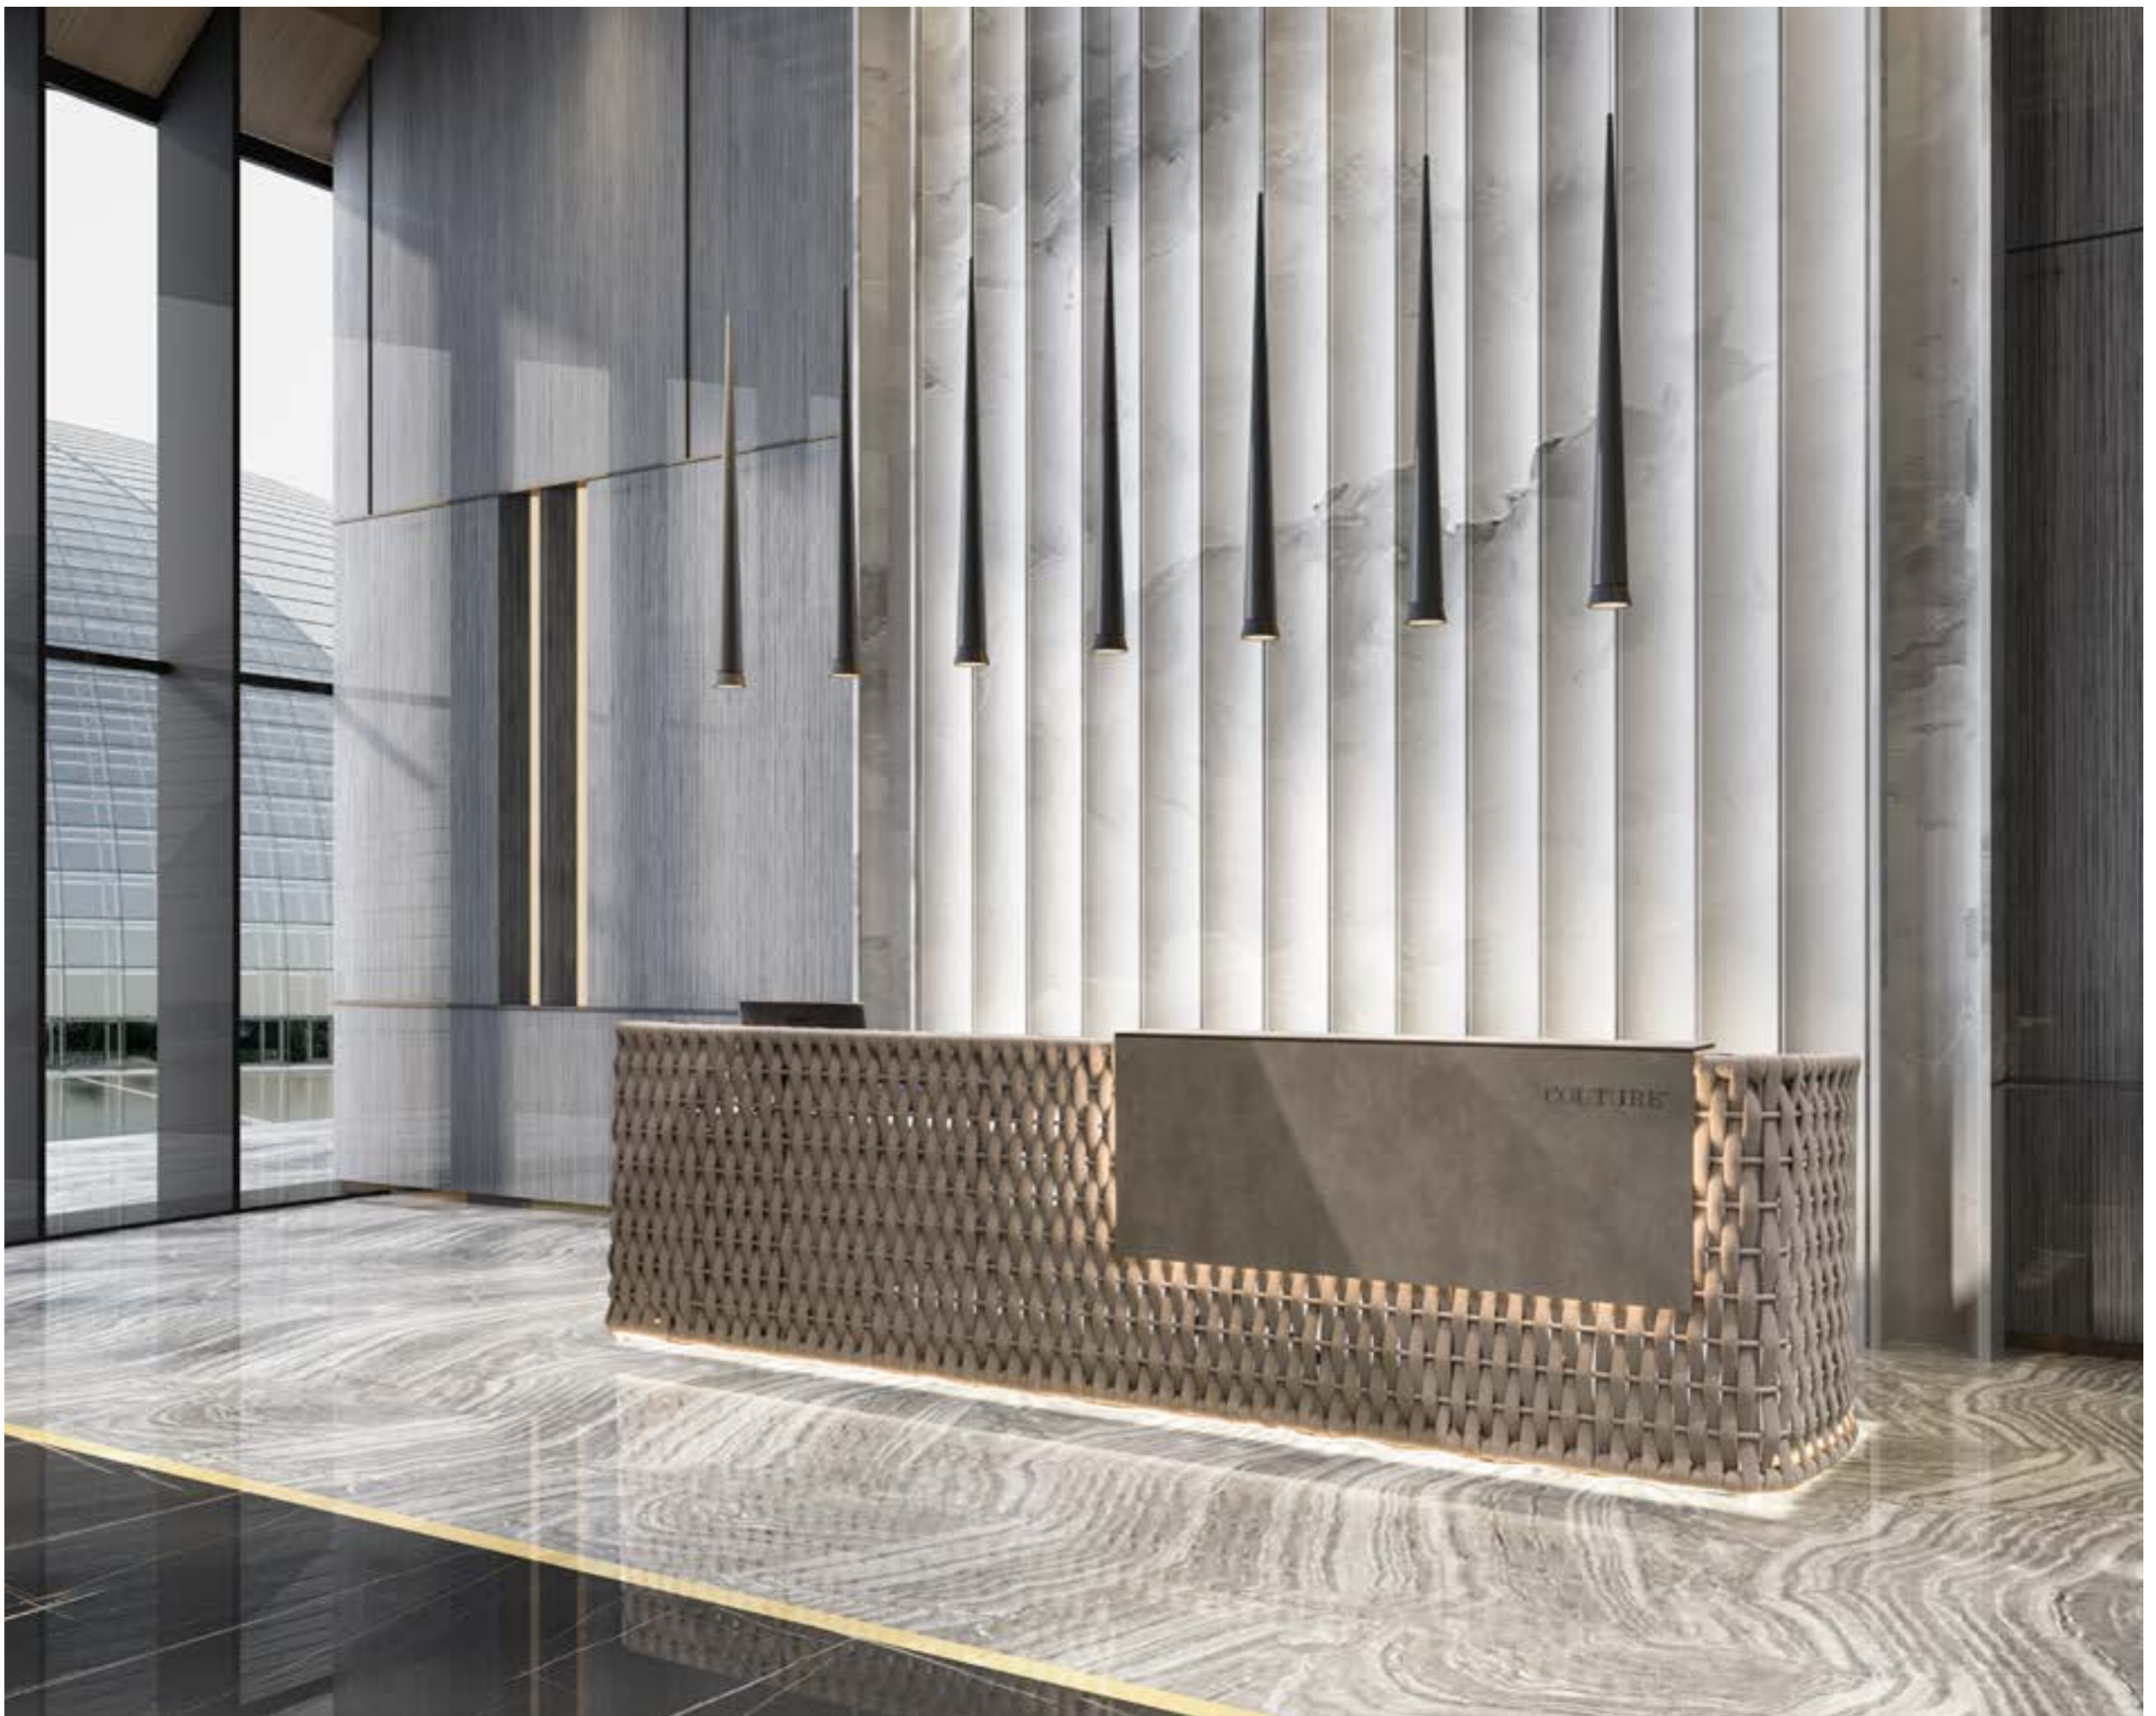

swivel chair

LOOP

LOOP

LOOP

Collection

917 20120 LOOP armchair
W . 85cm/33" D . 82cm/32.3" H . 72cm/28.5"
SH . 44cm/17.3" AH . 63cm/24.8"

917 20160 LOOP swivel armchair
W . 85cm/33" D . 82cm/32.3" H . 72cm/28.5"
SH . 45cm/17.7" AH . 63cm/24.8"