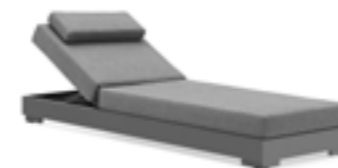

919 62510 SKY chaise lounge SKU# **SK50**
W . 76cm/30" D . 203cm/80" H . 34-99cm/13-39"