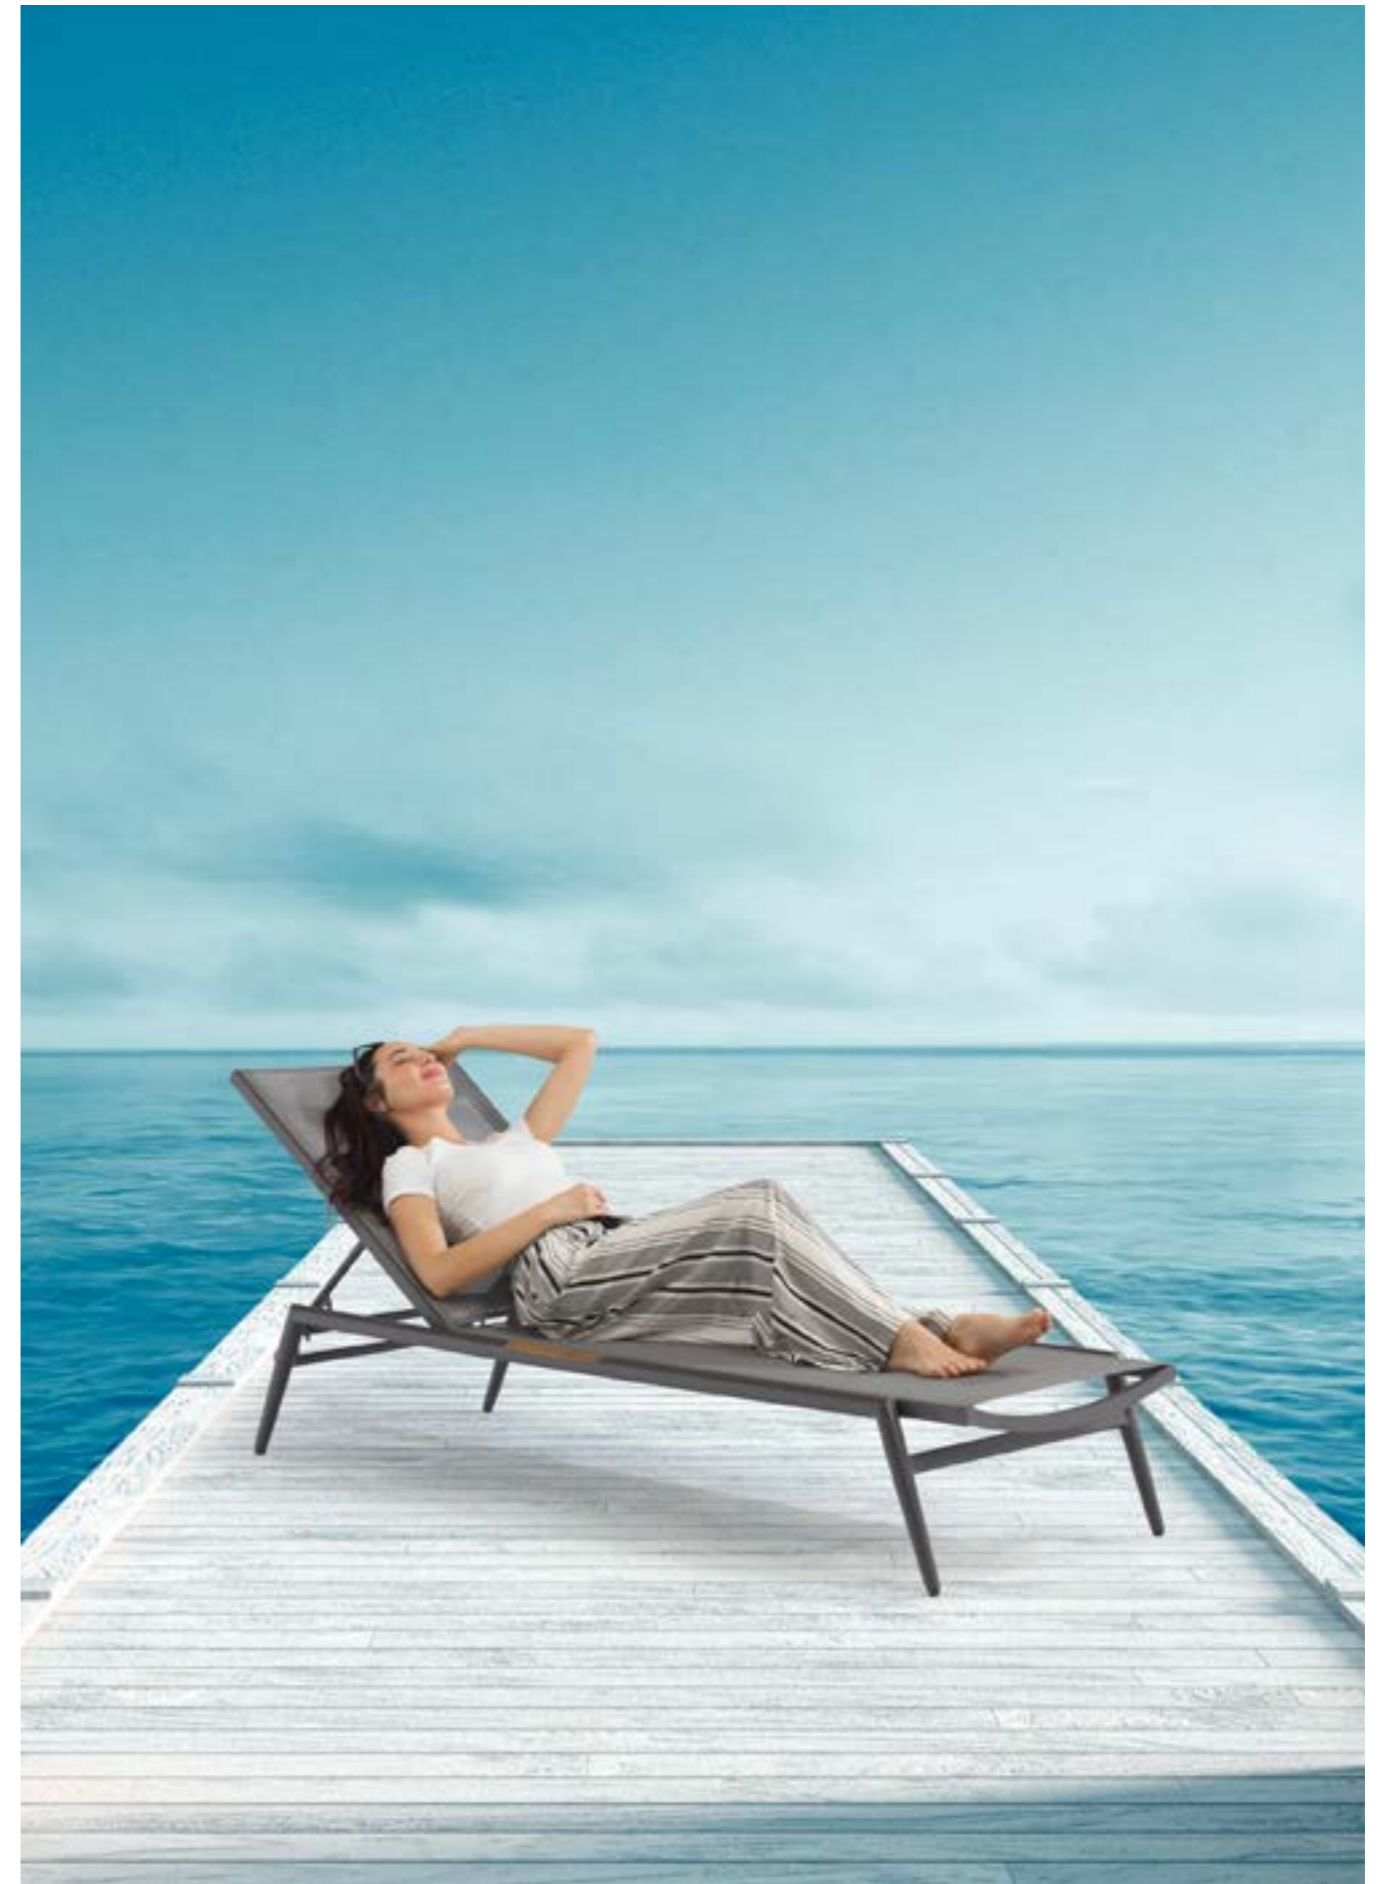

POLO

POLO

With an elegant structure, enhanced by subtle faux teak inlays POLO is at ease in multiple environments. Outdoor spaces, whether small or large, are easily taken care of by this collection. Simplicity is always in style. If needed most pieces are also stackable