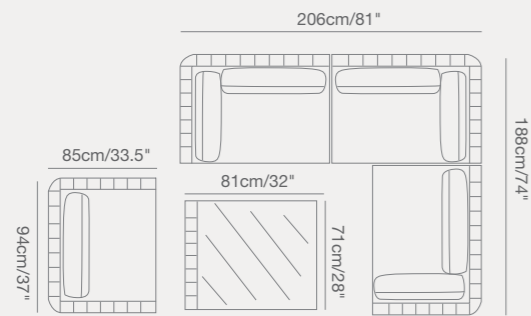

HUG

A few configurations , just a few...