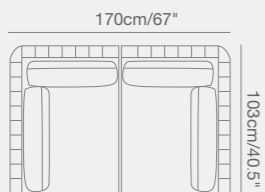

HUG

A few configurations , just a few...