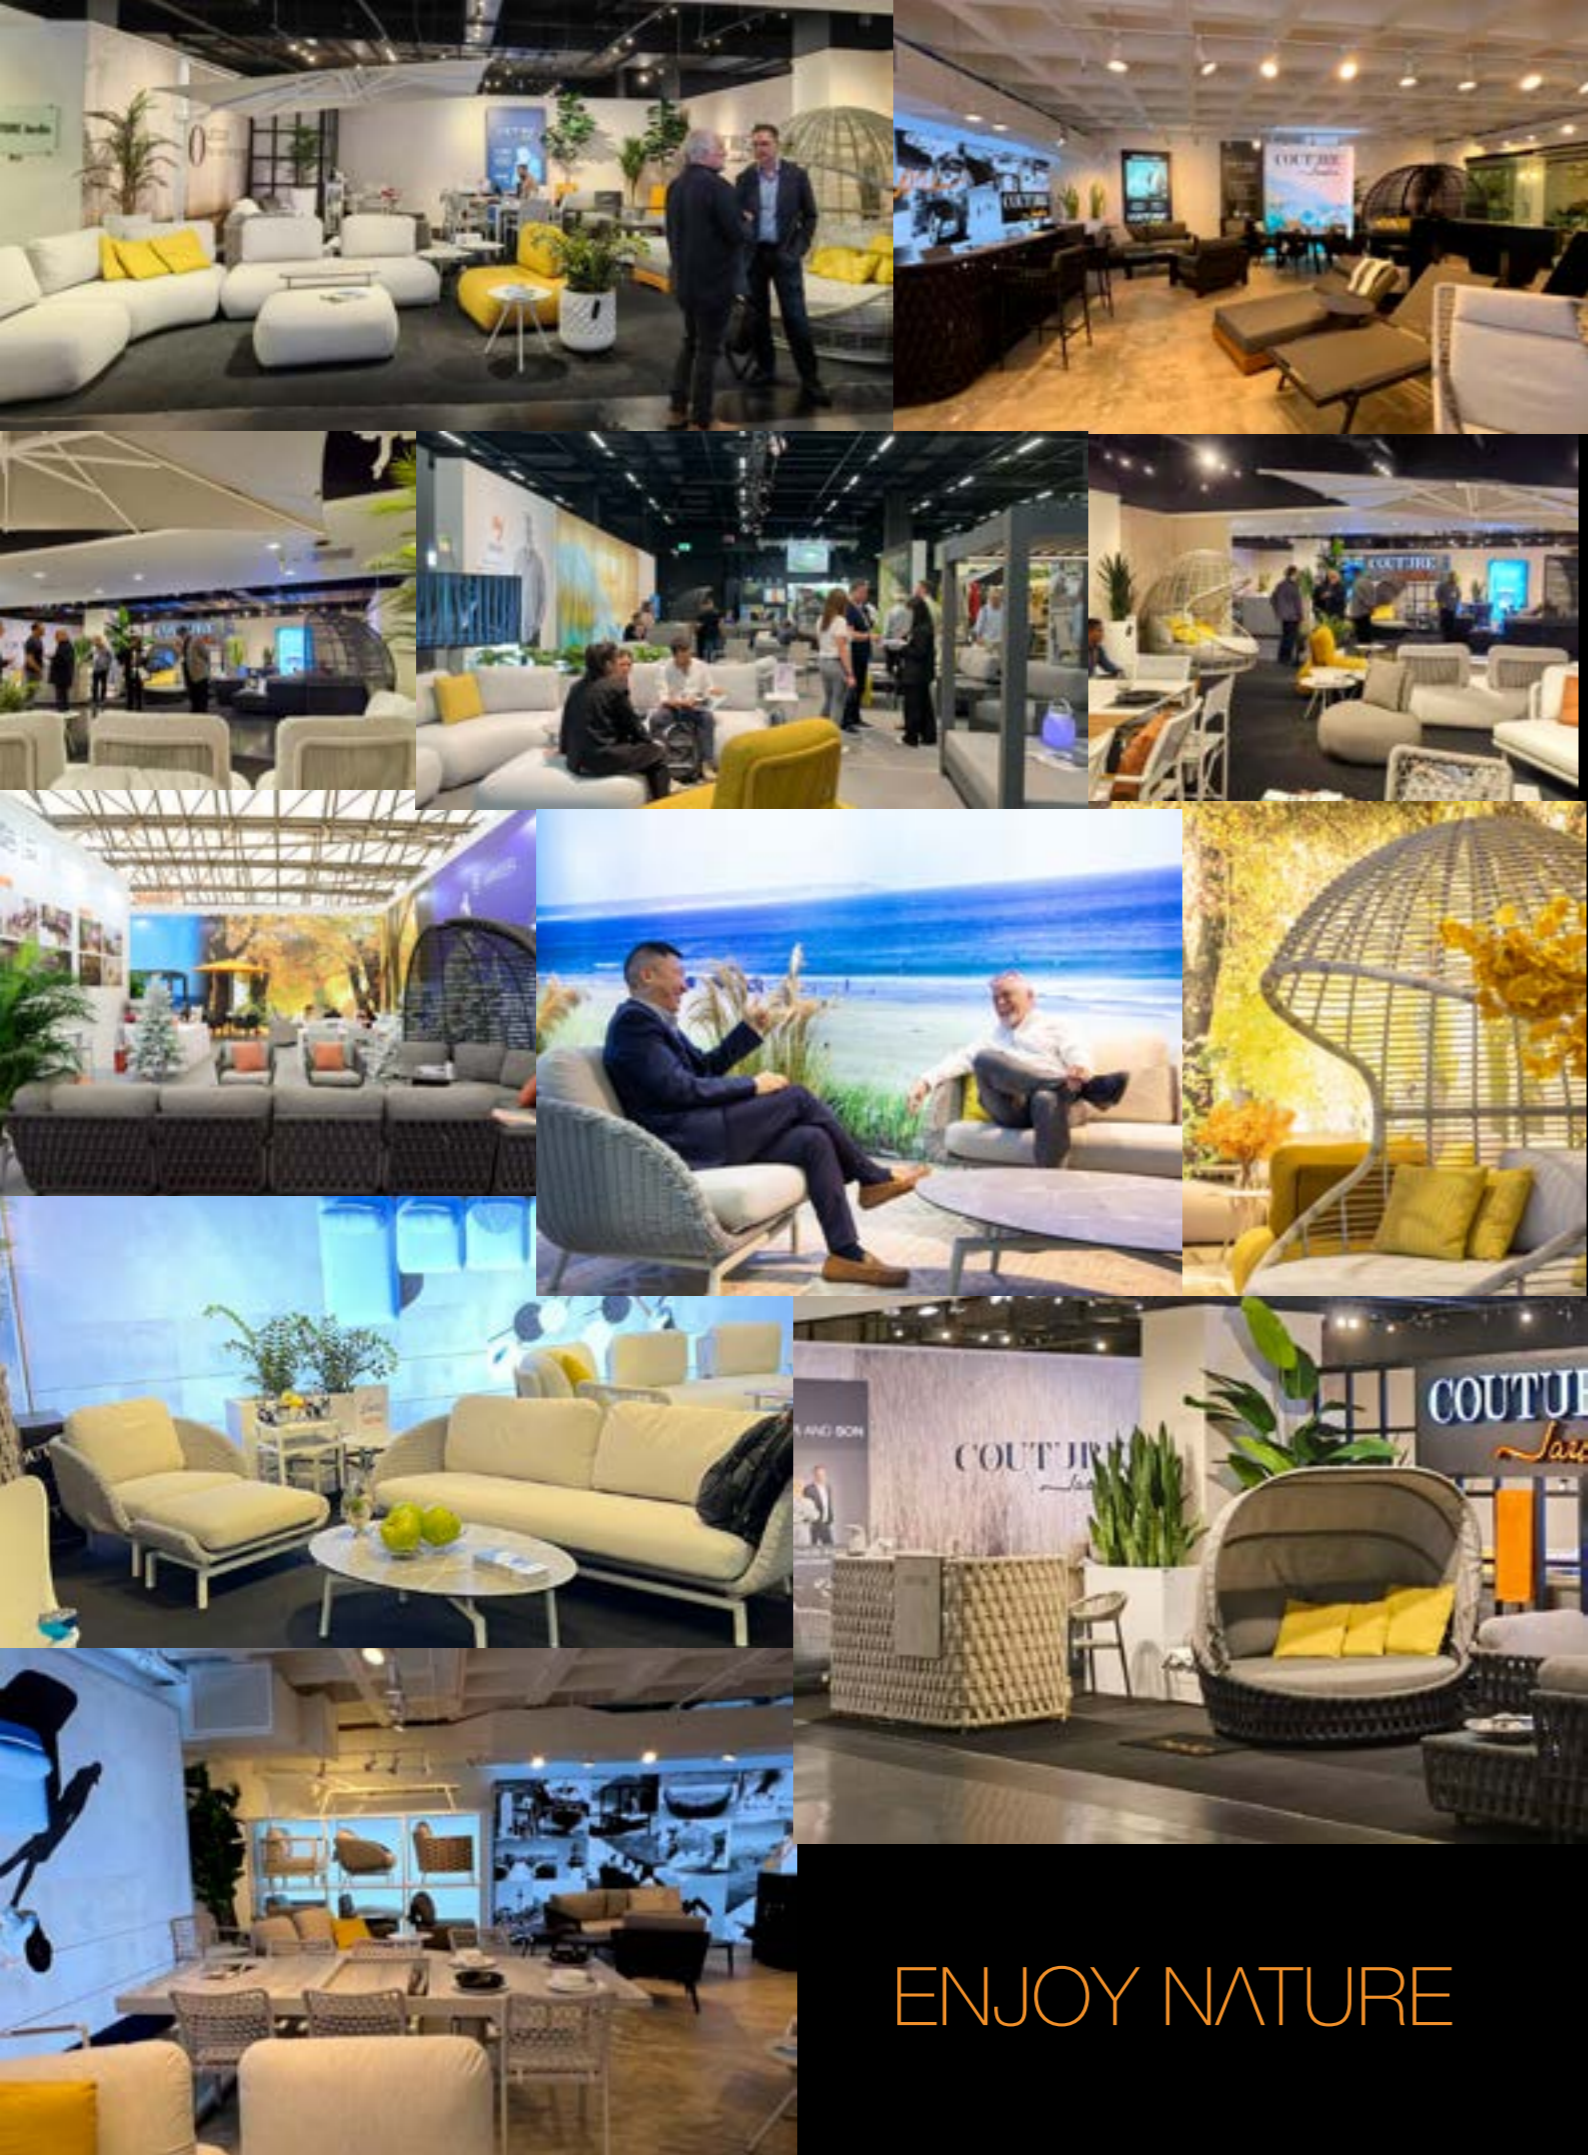

ENJOY NATURE

© Copyright reserved by Couture Jardin LLC.

All copyrights are owned by Couture Jardin LLC. This catalogue cannot be copied or duplicated in whole or part by any means without express prior agreement in writing. Any infringement of our copyright by any party will be actively pursued.

The Couture jardin logos are registered trade mark of Couture Jardin LLC.

While great care is taken to reproduce the materials as accurately as possible, it should be noted that due to the limitations of the printing process, the colours illustrated should only be used as a guide. Couture Jardin reserves the right to alter models and specifications without notice. Product dimensions and weights are approximate.

This publication has been designed and produced by Couture Jardin LLC.

Artistic direction: Normand Couture
Photography: Champlus PHO
Yanick Déry

CONTACTS:

Fort Lauderdale, FL USA | Showroom & Warehouse
pcouture@couturejardin.com | +1 754 200 8269

High Point, NC USA | Showroom
info@couturejardin.com | +1 754 200 8269

Montreal, QC Canada
info@couturejardin.com | +1 514 387 8362

Atlanta, GA USA | Showroom
Info@couturejardin.com | 1 754 200 8269

Guangzhou, China | Showroom & Warehouse
john@couturejardin.cn | +86 186 8890 2286

Auckland, New Zealand | Showroom
Ben@containerdoor.co.nz | +64 27 256 9860

Cape town, South Africa | Shops & Warehouse
sales@mobelli.co.za | +2721 5122 662

Brno, Czech Republic | Showroom
obchod.brno@gardenspace.cz | +420 778147451
info@gardenspace.cz

Doha, Qatar | Showroom & Warehouse
inquiry@thatsliving.com | +974 5067 2400

Dubai, UAE | Showroom & Warehouse
infowasl@huzafa1.ae | +971 (0) 4 332 2220

Grodno, Belarus | Showroom & Warehouse
info@gardenspace.by | +375445537250

Koh Samui, Thailand | Showroom & Warehouse
Mitandesign@gmail.com | +66 64103 1000

Oświęcim, Poland | Showroom & Warehouse
info@gardenspace.pl | +48 533 340 483
sprzedaz@gardenspace.pl

Nitra, Slovakia | Showroom & Warehouse
info@gardenspace.sk | +421907706329
obchod@gardenspace.sk | +421948282499

Sydney / Melbourne / Brisbane / Gold Coast / Sunshine Coast Australia | Shop & Warehouse
sales@remarkablefurniture.com.au | 1300 296 505

Tallinn, Estonia | Showroom & Warehouse
info@livoutdoor.eu | +372 6888617

Thane, Maharashtra India | Showroom & Warehouse
sales@zworld.in | +91 84469 08000 , +91 84461 08111