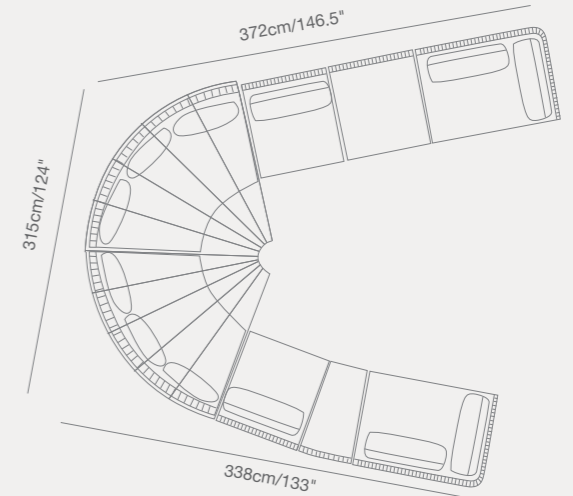

Design your own configurations,
your project is unique.