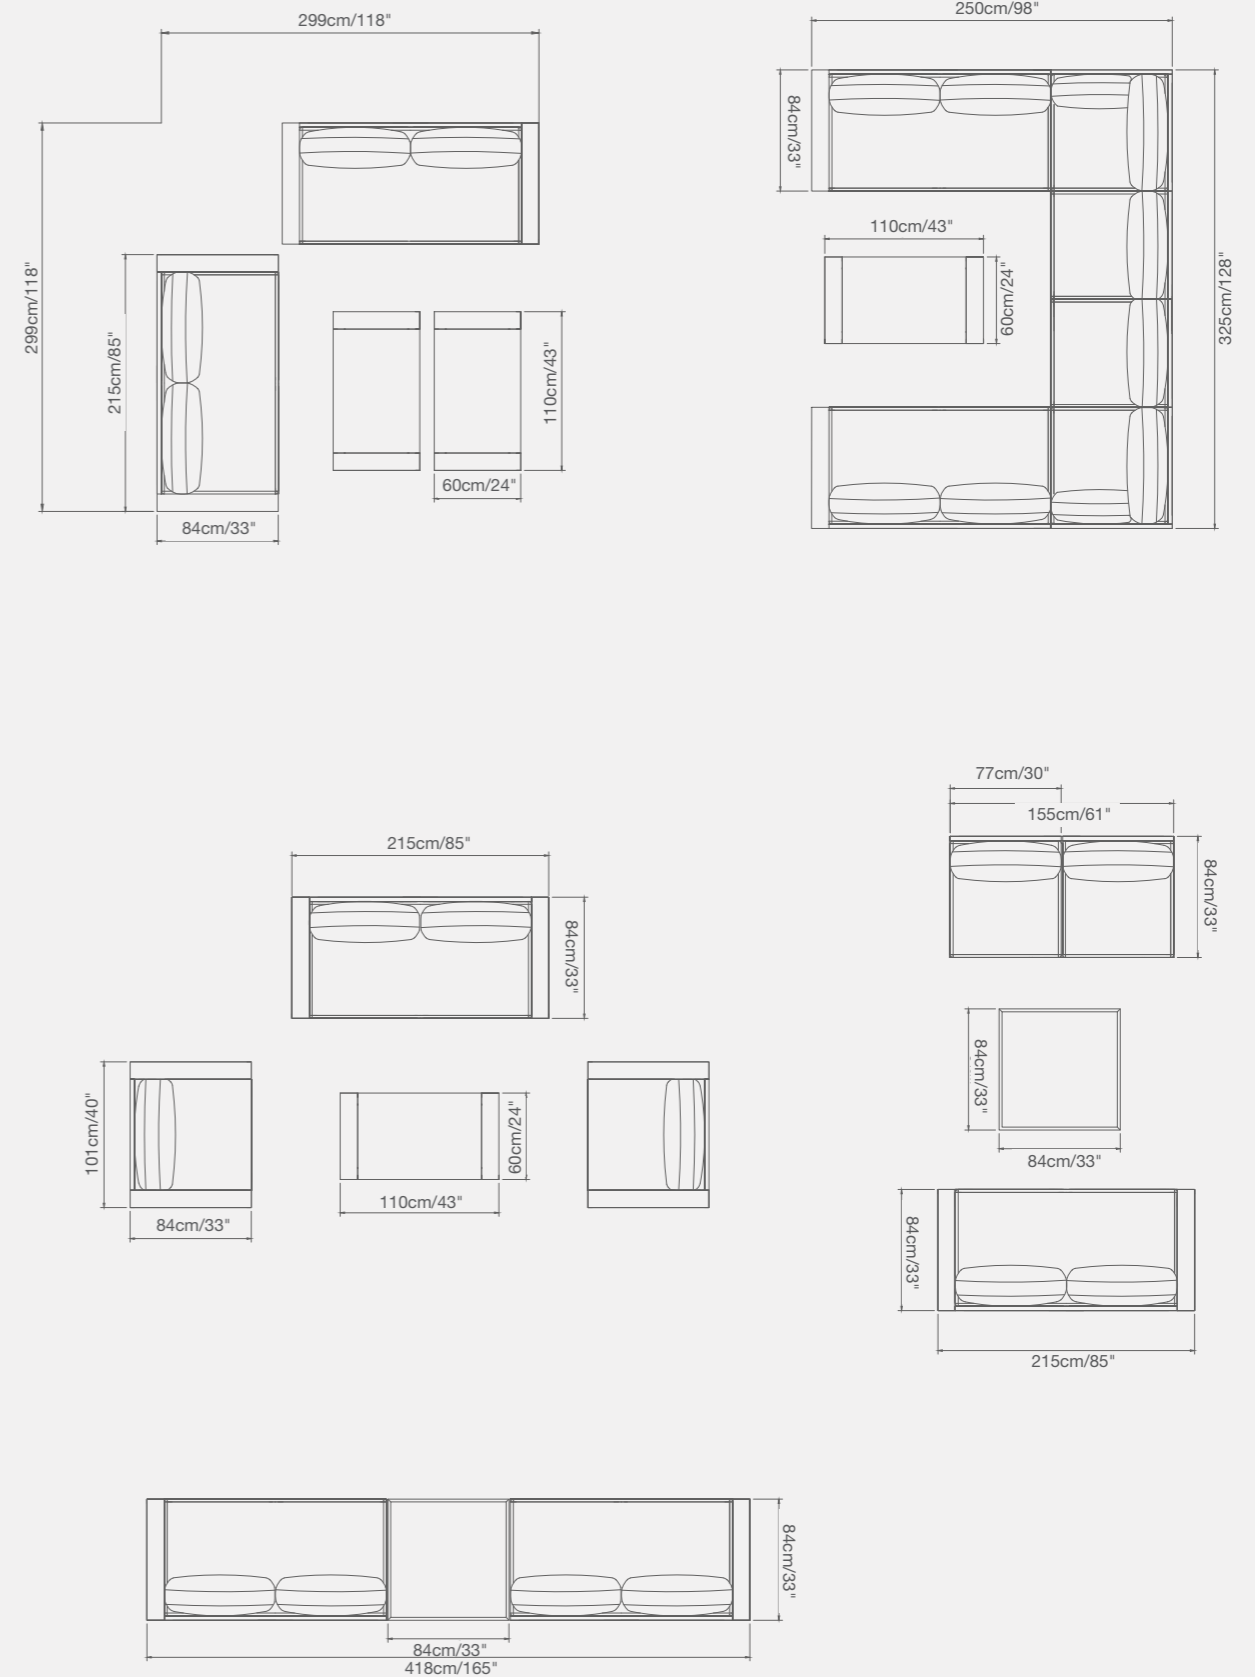

SKY

A few configurations