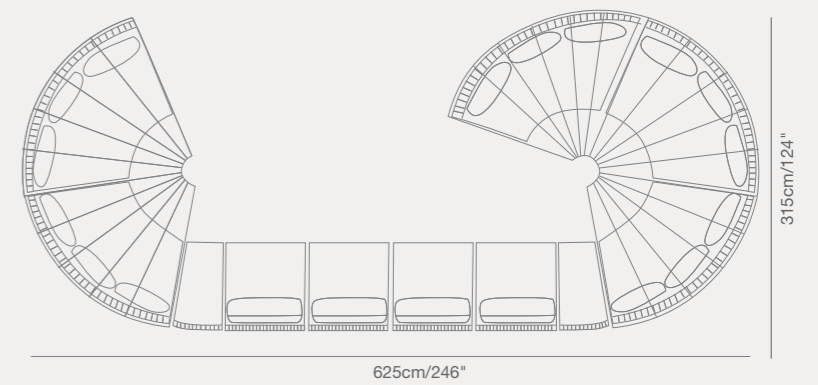

Design your own configurations,
your project is unique.