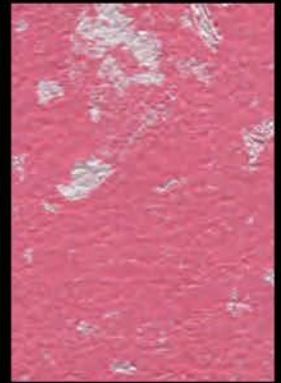

Decor Fondo - SLV TN 049 C
TIGER SILVER - SLV TN 049 C