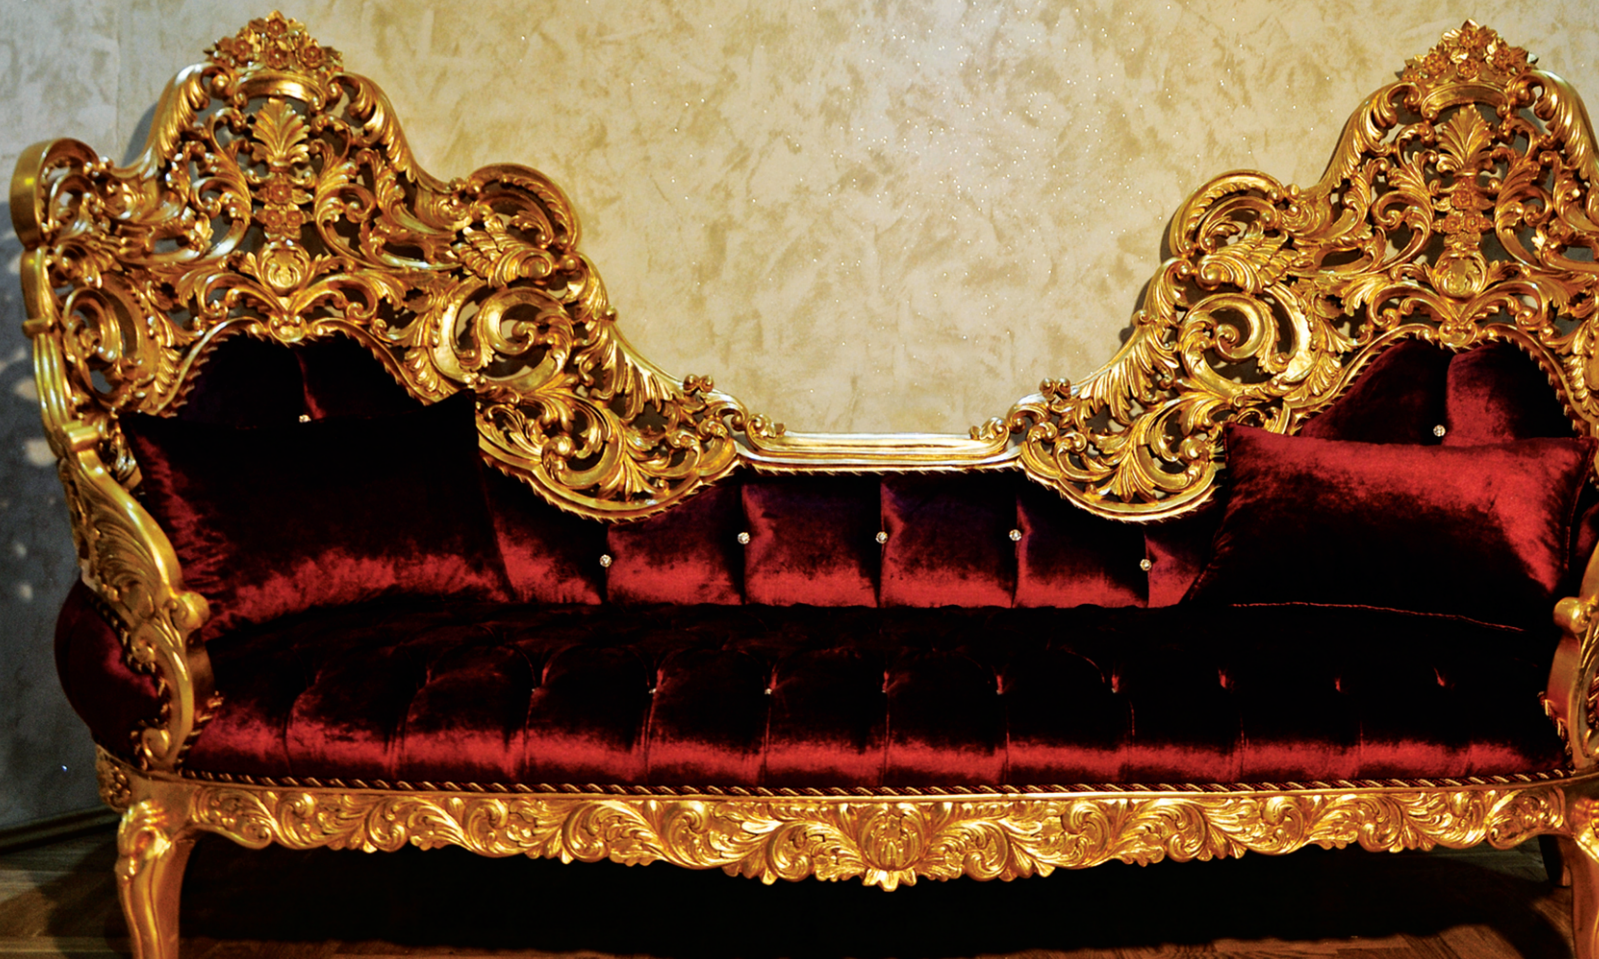

RIVEDIL®

EXCLUSIVE PAINT

MADE IN ITALY

By C. C.

SUPER TINTING

COLOR CHART COLORED WITH "SUPER TINTING" COLORING SYSTEM

COD. 201 / 19A TINTOMETRIC TINTING

RIVEDIL ITALIA

info@rivedil.com - export@rivedil.com

Tel: (+39) 0832 731293 - Fax (+39) 0832 731690

RIVEDIL.
COM

SCARICA ONLINE INFO PRODOTTI
www.rivedil.com