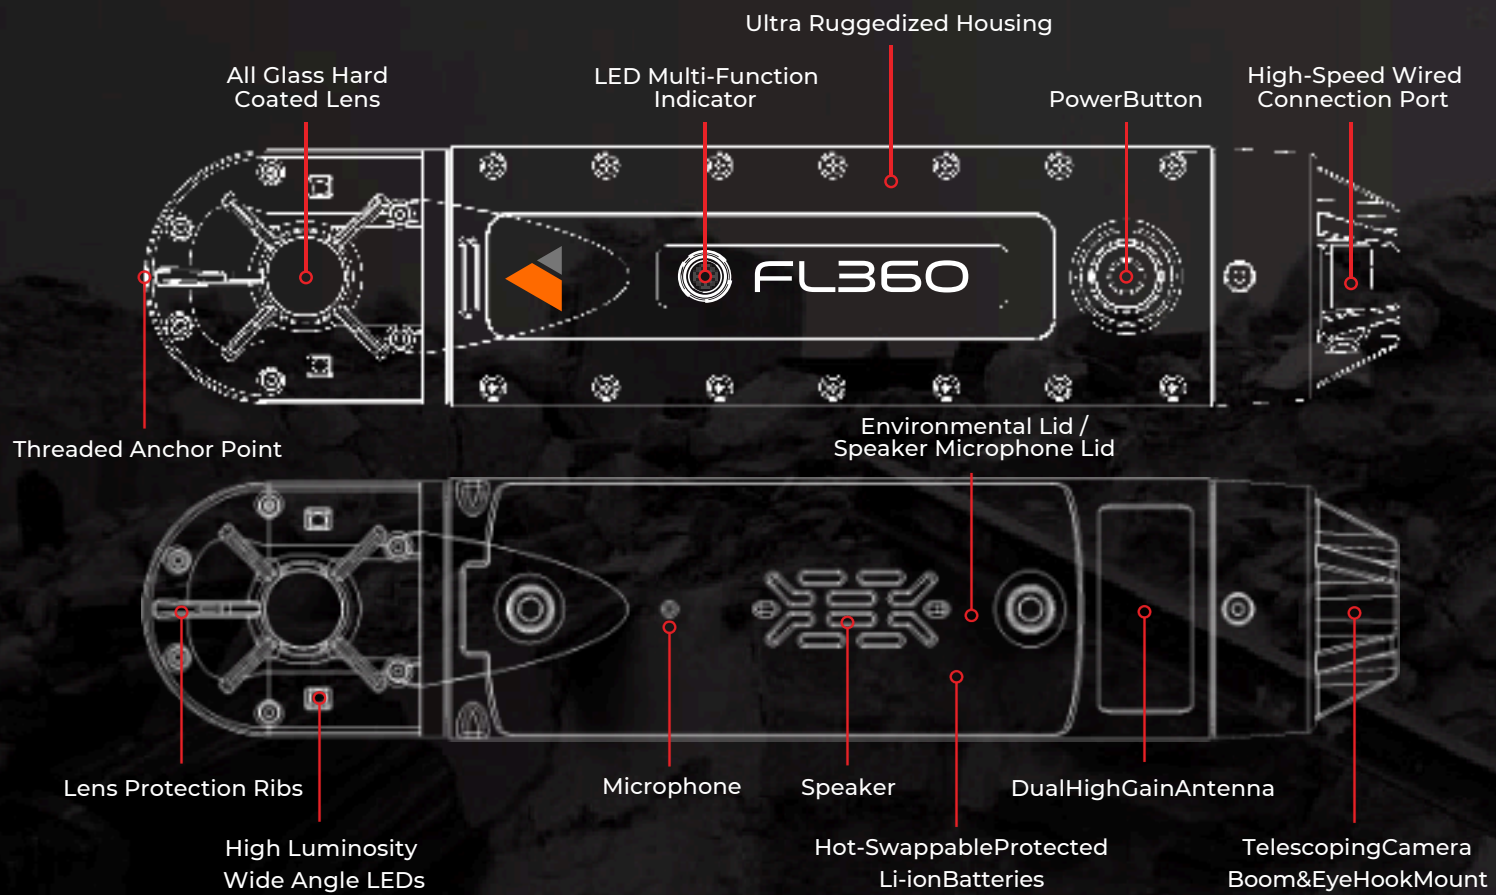

360° RESCUE CAMERA

- STRUCTURAL COLLAPSE**
- CONFINEDSPACE**
- HAZMAT**
- VEHICLE EXTRICATION**
- TRENCH RESCUE**
- HIGH-ANGLE RESCUE**
- INVESTIGATIONS**

USAR KIT 1

1. FL360 Camera + FL360 Speaker Microphone Battery Lid
2. FL360 Rechargeable Li-ion Battery with Protection Circuit x4 + FL360 Smart Battery Holder
3. FL360 Collapsible/Telescoping Camera Boom with sling attachment points
4. FL360 Grip Handle with Camera Support + Rail Mount
5. FL360 Headset (Behind Head/Double Sided)
6. FL360 Environmental Battery Lid
- 7.

8. FL360 Double Socket Mounting Arm + FL360 Boom Mount with 1" Ball

9. FL360 Multi-Charger for Batteries/Tablet (with Vehicle Charging Adapter)

10. FL360 Power Bank Battery (10,050 mAh)

11. FL360 Tablet 9.7" Samsung S2 with LTE

TWO-WAY AUDIO

POWERED BY FL360 APP

GPS / DATE STAMPED

MAP OVERLAY

RUN TIME - 5 HOURS*

TECHNICAL SPECS

CAMERA

Optical