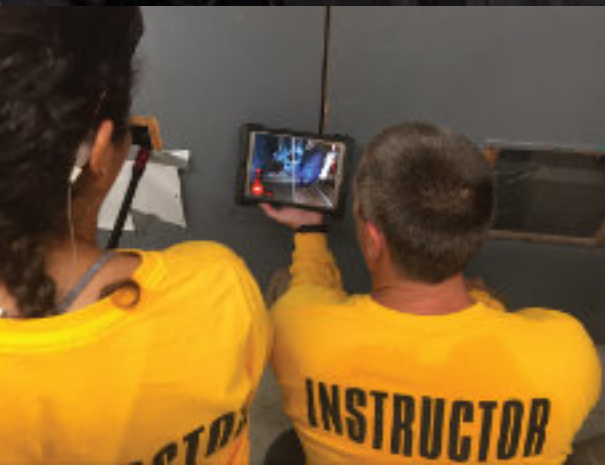

360° RESCUE CAMERA

- STRUCTURAL COLLAPSE**
- CONFINEDSPACE**
- HAZMAT**
- VEHICLE EXTRICATION**
- TRENCH RESCUE**
- HIGH-ANGLE RESCUE**
- INVESTIGATIONS**

USAR KIT 1

1. FL360 Camera + FL360 Speaker Microphone Battery Lid
2. FL360 Rechargeable Li-ion Battery with Protection Circuit x4 + FL360 Smart Battery Holder
3. FL360 Collapsible/Telescoping Camera Boom with sling attachment points
4. FL360 Grip Handle with Camera Support + Rail Mount
5. FL360 Headset (Behind Head/Double Sided)
6. FL360 Environmental Battery Lid
- 7.