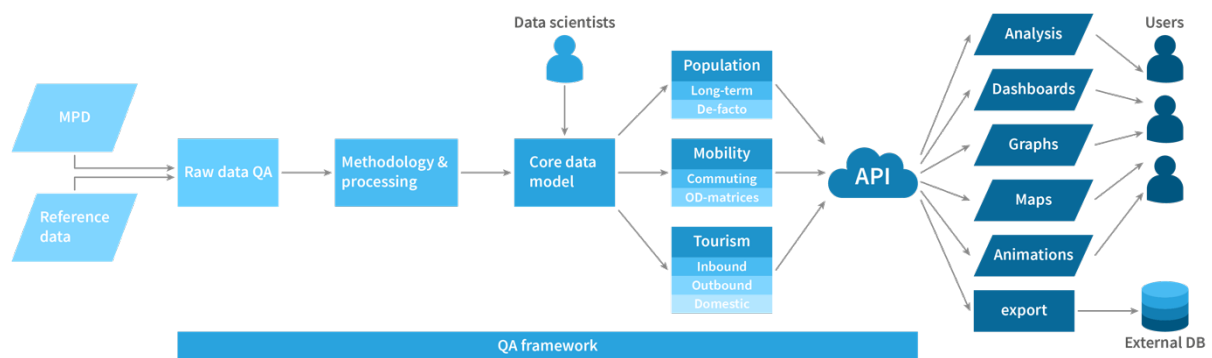

Positium Data Mediator

Positium Data Mediator (PDM) is a scalable mobile big data processing and analytics engine. PDM is suitable for use in both the public and private sectors, with applications in population statistics, mobility studies and tourism data.

PDM is a modular system comprised of several elements of data processing:

- import model
- geographical interpolation model
- core data model
- a series of domain-specific modules for population statistics, mobility and tourism
- data serving API
- a number of interactive web applications for the dissemination, presentation and analysis of the results.

Our system uses several models in data processing to provide the highest quality results and analysis from mobile positioning data. Quality assurance is important for us

and our clients. That's why PDM goes through extensive quality checks on input data and three separate stages of data cleansing before aggregating and producing the results.

Positium Data Mediator was created using methodology developed in academic cooperation with the University of Tartu. Its purpose is processing location data from several mobile network operators into meaningful and reliable statistical indicators about the aggregated locations and movement flows of people.