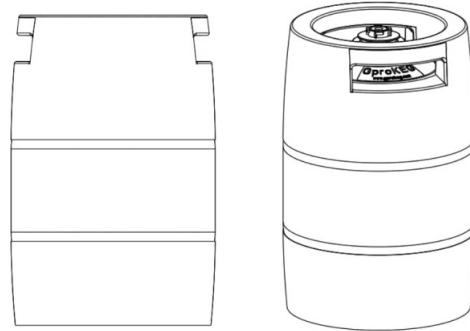

5L Reusable keg

1. Dimensions/Volume/Weight

Diameter	200 mm
Height	302mm
Volume	5.2 L
Weight (empty keg)	1.36 kg

2. Materials

Inner bag	9 layers laminate, Multi layers high barrier
Valve	PA (food grade)
Spear housing	PA (food grade)
Springs (food contact)	Stainless Steel 304
Springs (non food contact)	Stainless Steel 304
Seals	TPE (food grade)
Keg	HDPE
Others	PP

3. Shelf life

Filled keg	Depends on filled beverage, up to 12 months
O ₂ pick up per year	< 0.3 ppm
CO ₂ loss per year	<5% (carbonization: 5.5g/L)

4. Mechanical/physical Properties

Operation temperature	0° C ~ 45° C
Maximum dispense pressure	2 bar
Maximum pressure	10 bar, free of explosion
Maximum force loading on spear	100 kg
Disposal	The Gprokeg is designed to give an extreme low impact on the environment, the empty keg is 100% recyclable, the product is 100% compliant to the EU Directive 94/62/EC

7. Palletizing

Empty keg (for HC container)

Pallet size	1200x1000x110mm, one-way
No. of layers	8
Kegs per layer	30
Kegs per pallet	240
Orientation	Upside up
Height	2.46m (for HC container)
Weight	337kg
Pallets are wrapped with stretch film	

Empty keg (for GP container)

Pallet size	1200x1000x110mm, one-way
No. of layers	7
Kegs per layer	30
Kegs per pallet	210
Orientation	Upside up
Height	2.2m (for GP container)
Weight	296kg
Pallets are wrapped with stretch film	