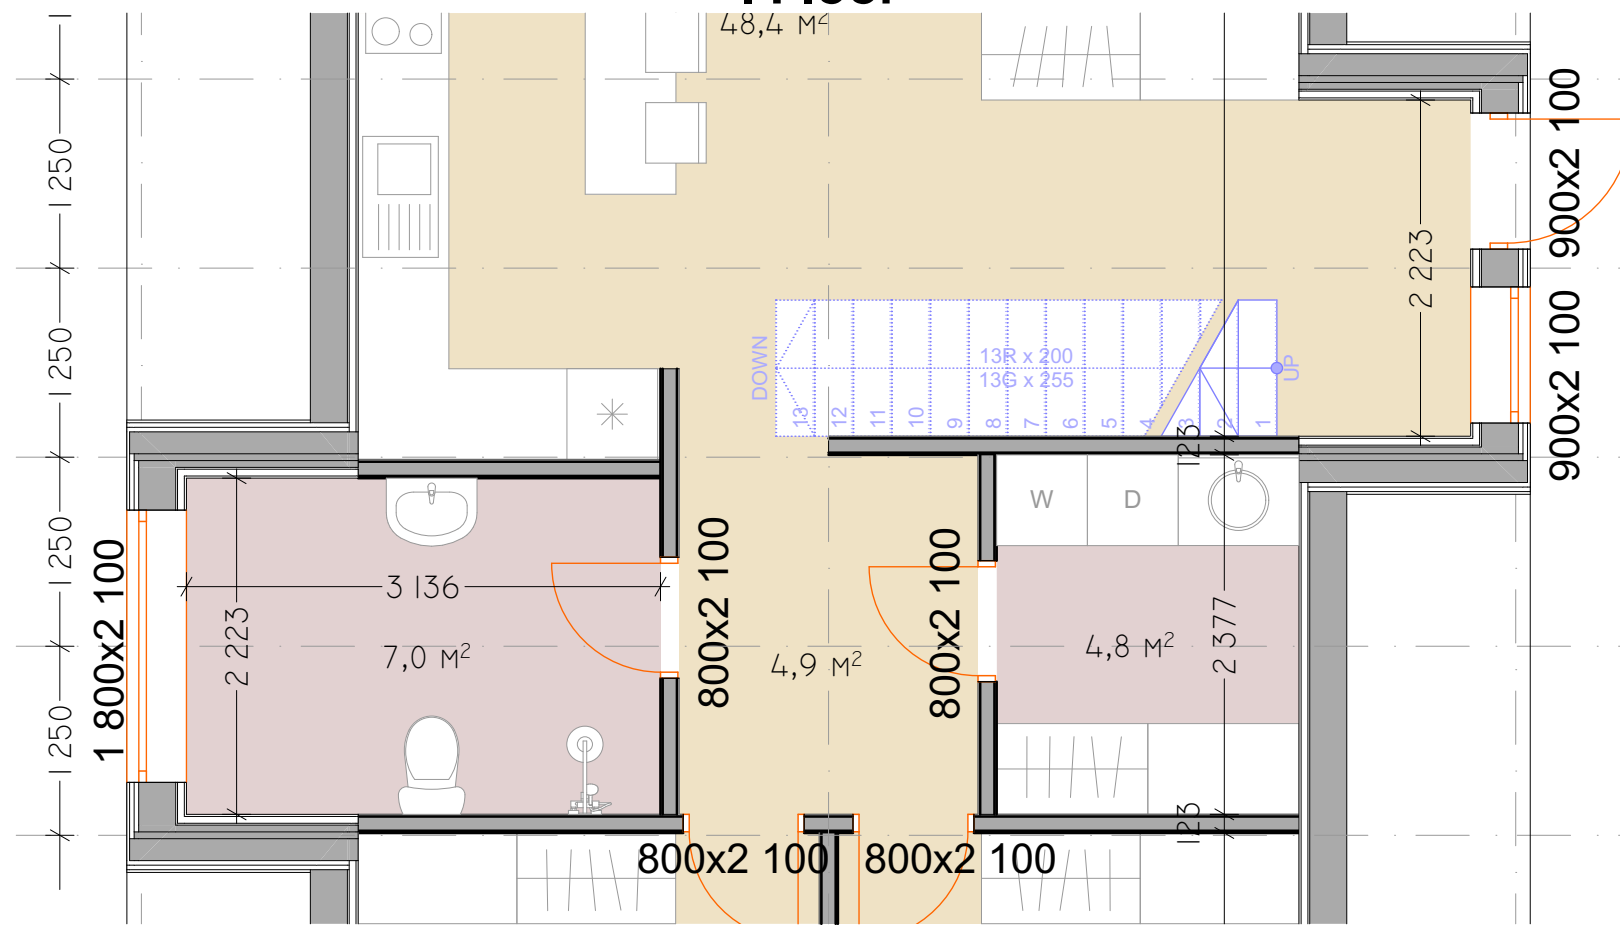

Trio Model Window options

STANDARD

FULL-GLASS OPTION

MAX OPTION 2,5 M HEIGHT

Extended dormer 1m - 2m

2-story dormer

I Floor

II Floor

Covered entry

Gallery options

SINGLE DORMER OPTION

DOUBLE DORMER OPTION