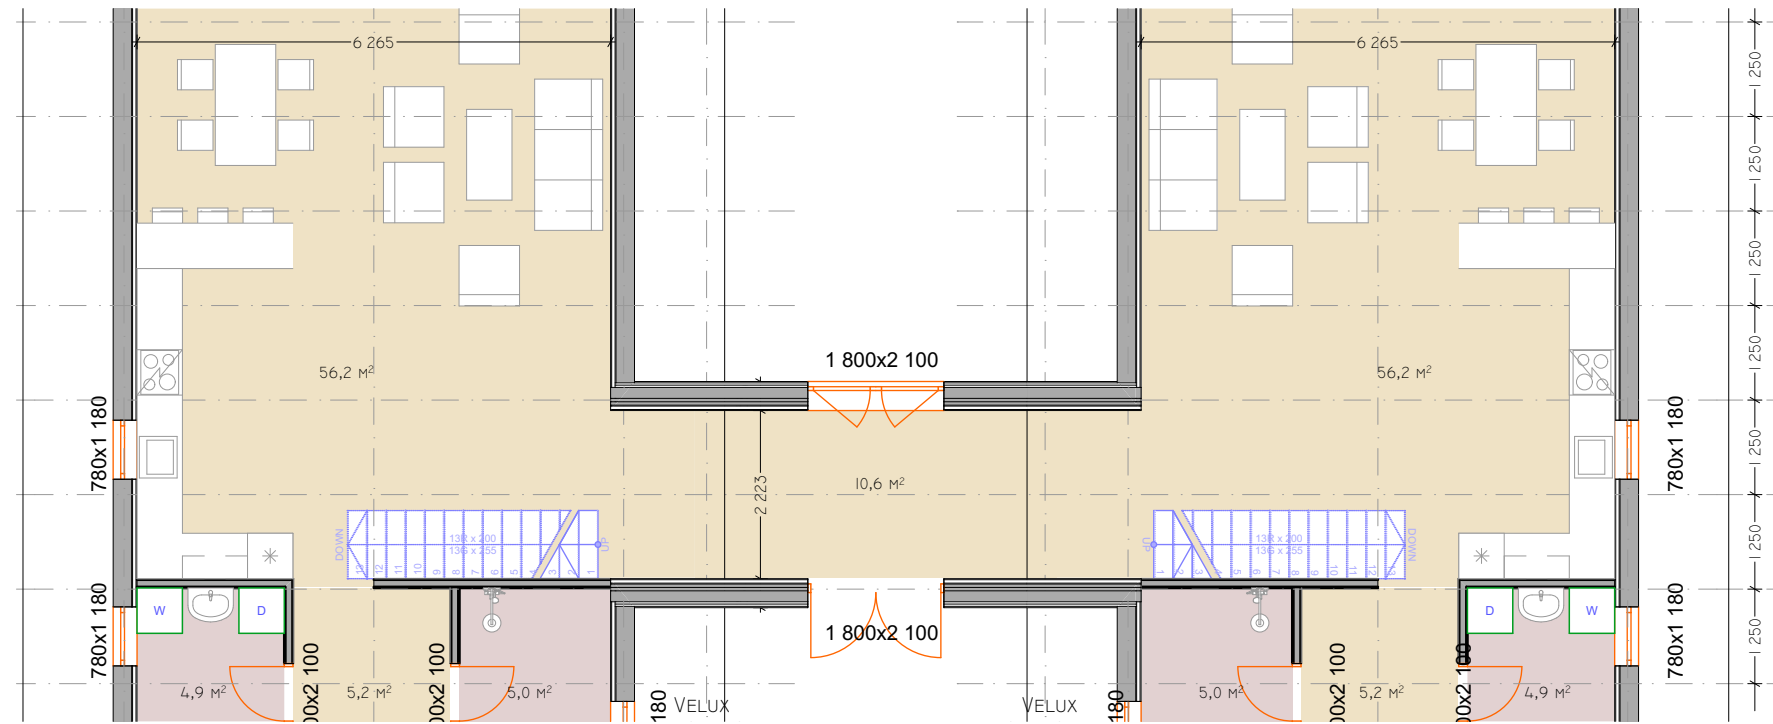

Trio Model Window options

STANDARD

FULL-GLASS OPTION

MAX OPTION 2,5 M HEIGHT

Extended dormer 1m - 2m

2-story dormer

I Floor

II Floor

Covered entry

Gallery options

SINGLE DORMER OPTION

DOUBLE DORMER OPTION