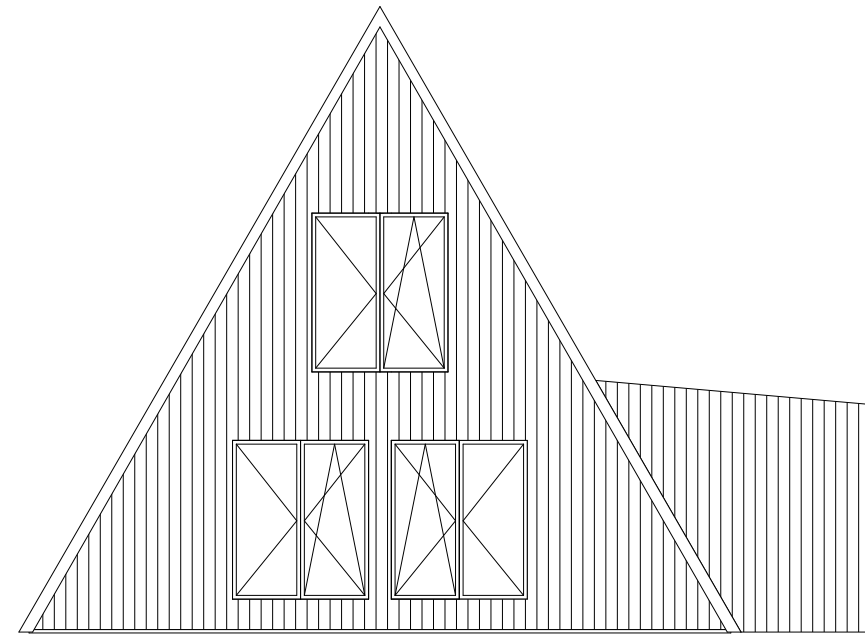

Trio Model Window options

STANDARD

FULL-GLASS OPTION

MAX OPTION 2,5 M HEIGHT

Extended dormer 1m - 2m

2-story dormer

I Floor

II Floor

Covered entry

Gallery options

SINGLE DORMER OPTION

DOUBLE DORMER OPTION