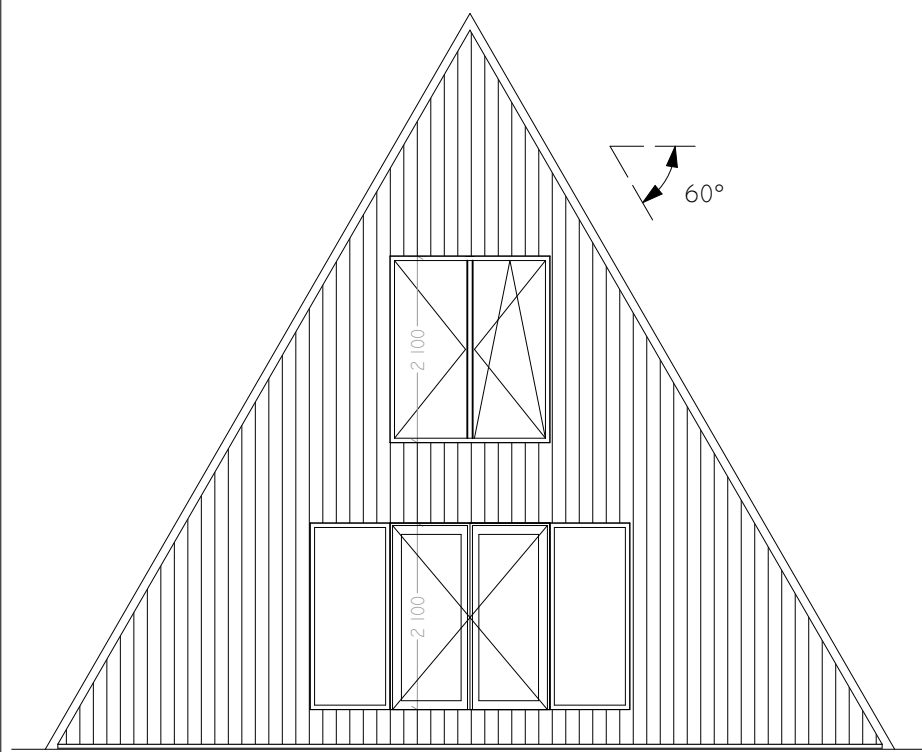

Trio Model Window options

STANDARD

FULL-GLASS OPTION

MAX OPTION 2,5 M HEIGHT

Extended dormer 1m - 2m

2-story dormer

I Floor

II Floor

Covered entry

Gallery options

SINGLE DORMER OPTION

DOUBLE DORMER OPTION