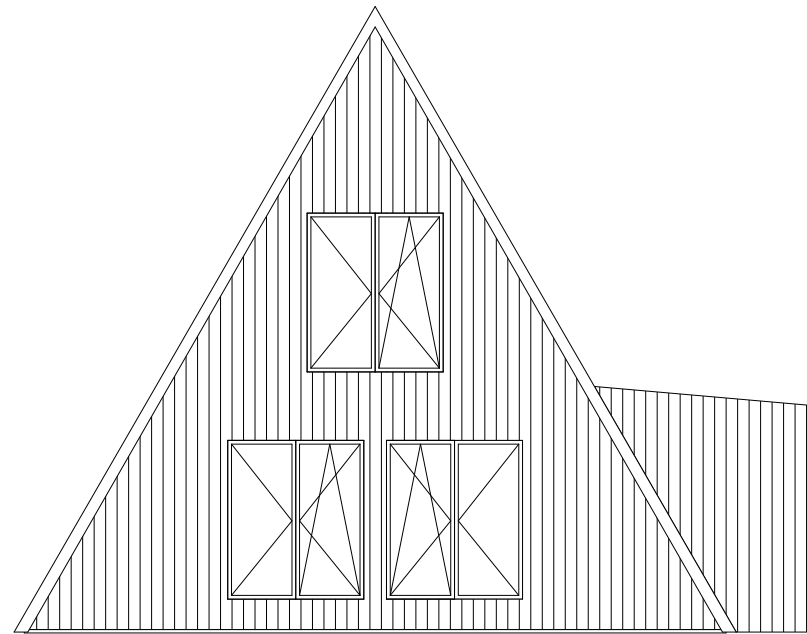

Trio Model Window options

STANDARD

FULL-GLASS OPTION

MAX OPTION 2,5 M HEIGHT

Extended dormer 1m - 2m

2-story dormer

I Floor

II Floor

Covered entry

Gallery options

SINGLE DORMER OPTION

DOUBLE DORMER OPTION