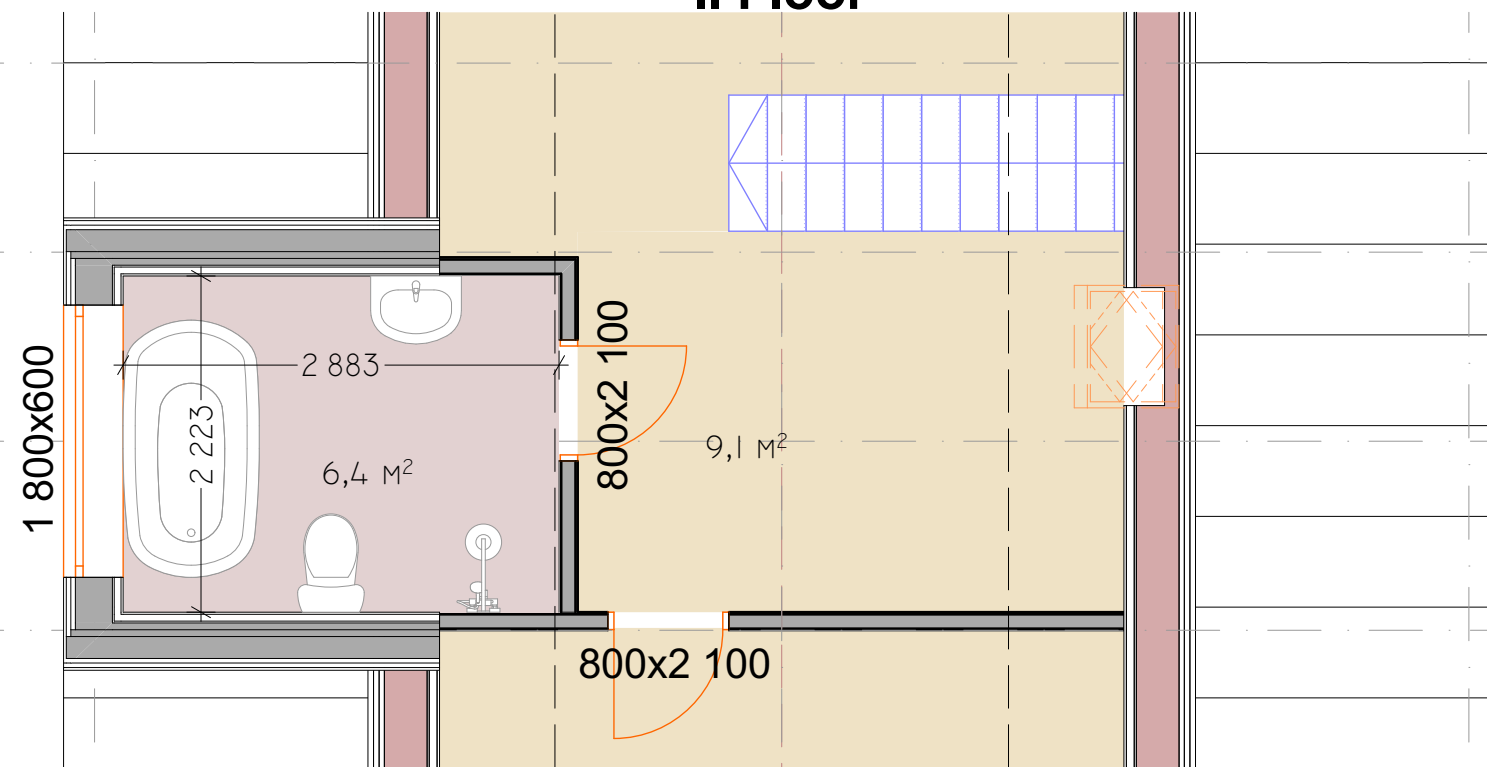

Trio Model Window options

STANDARD

FULL-GLASS OPTION

MAX OPTION 2,5 M HEIGHT

Extended dormer 1m - 2m

2-story dormer

I Floor

II Floor

Covered entry

Gallery options

SINGLE DORMER OPTION

DOUBLE DORMER OPTION