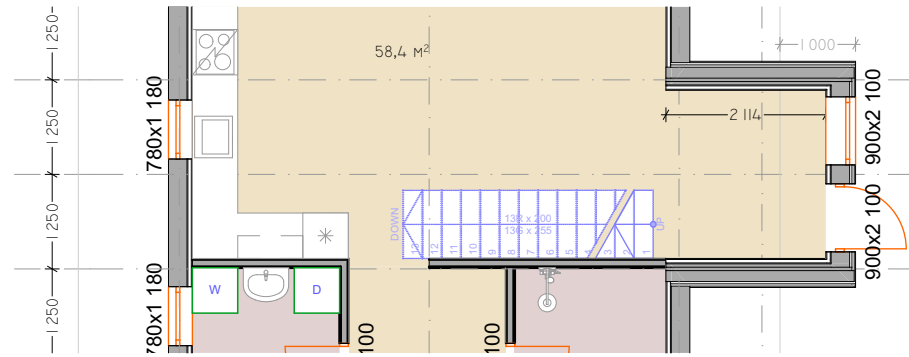

Trio Model Window options

STANDARD

FULL-GLASS OPTION

MAX OPTION 2,5 M HEIGHT

Extended dormer 1m - 2m

2-story dormer

I Floor

II Floor

Covered entry

Gallery options

SINGLE DORMER OPTION

DOUBLE DORMER OPTION