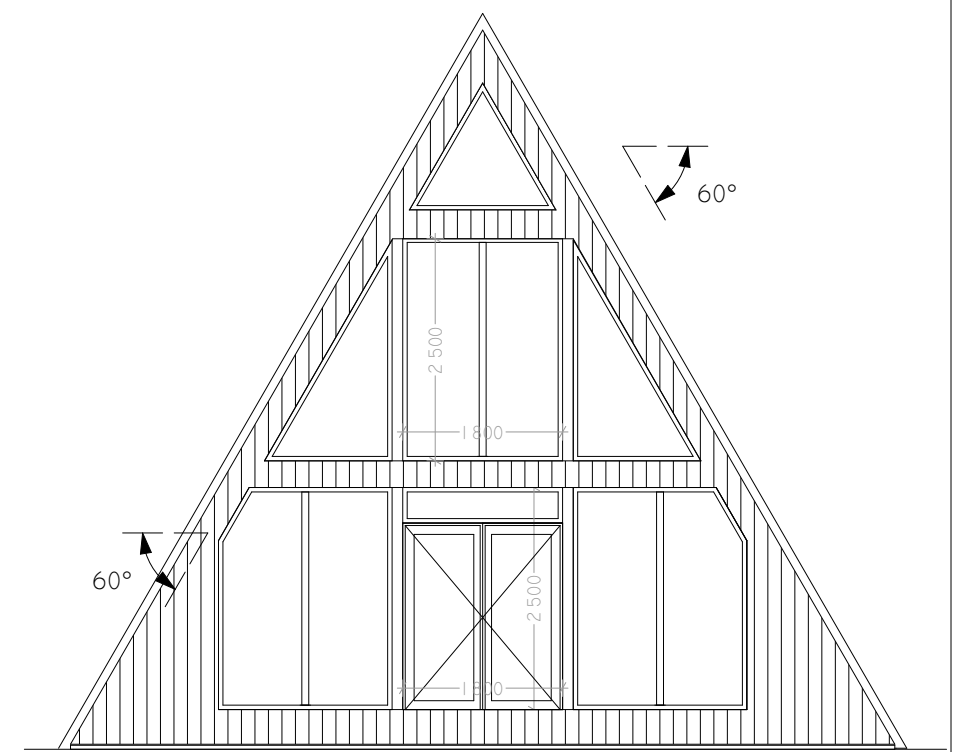

Trio Model Window options

STANDARD

FULL-GLASS OPTION

MAX OPTION 2,5 M HEIGHT

Extended dormer 1m - 2m

2-story dormer

I Floor

II Floor

Covered entry

Gallery options

SINGLE DORMER OPTION

DOUBLE DORMER OPTION