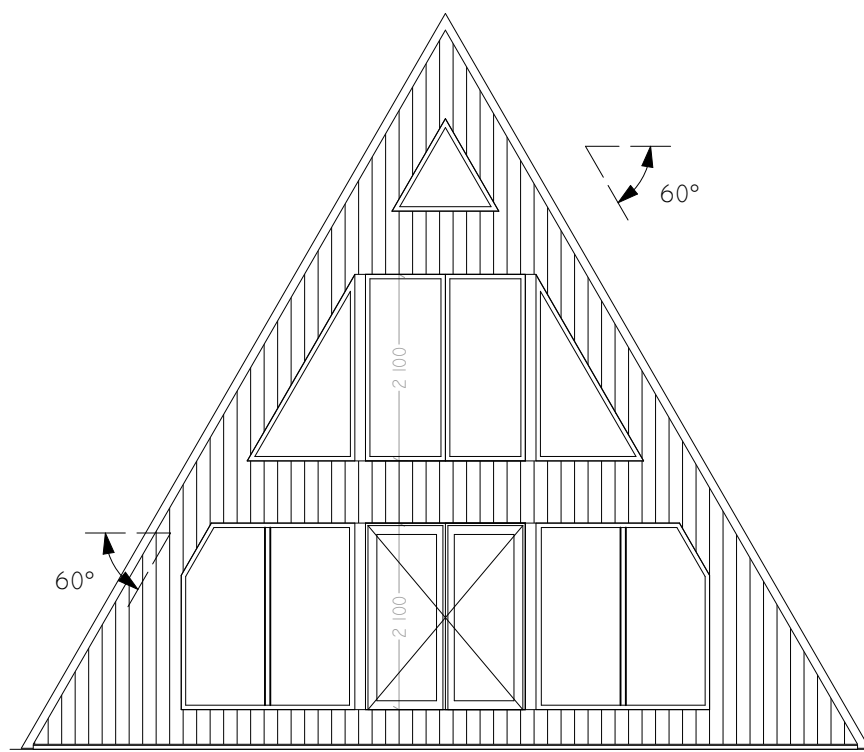

Trio Model Window options

STANDARD

FULL-GLASS OPTION

MAX OPTION 2,5 M HEIGHT

Extended dormer 1m - 2m

2-story dormer

I Floor

II Floor

Covered entry

Gallery options

SINGLE DORMER OPTION

DOUBLE DORMER OPTION