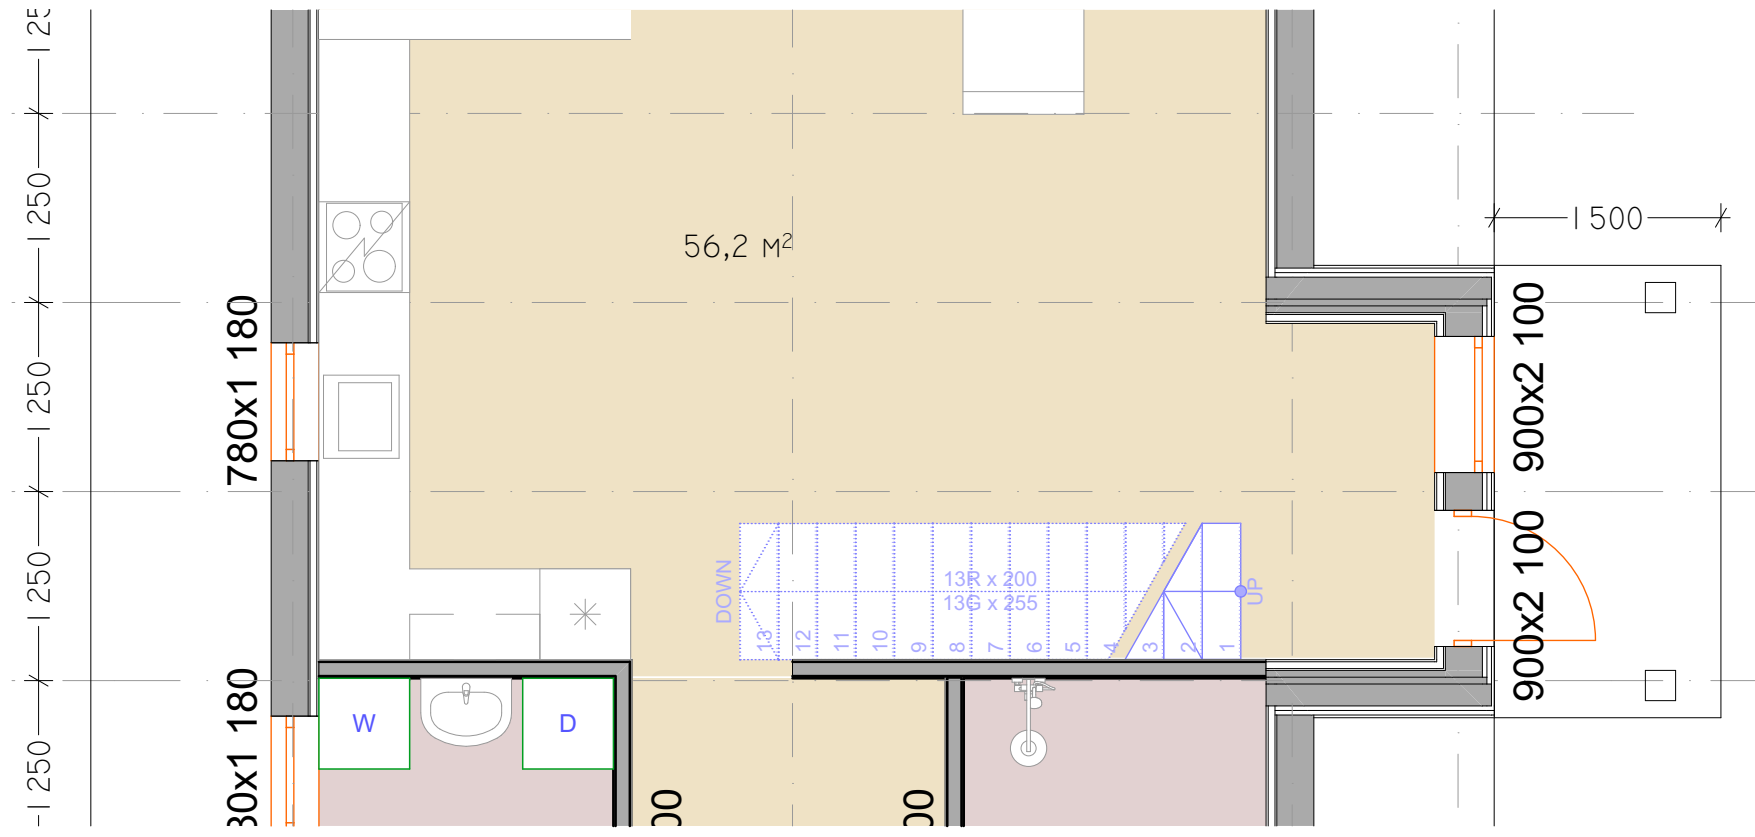

Trio Model Window options

STANDARD

FULL-GLASS OPTION

MAX OPTION 2,5 M HEIGHT

Extended dormer 1m - 2m

2-story dormer

I Floor

II Floor

Covered entry

Gallery options

SINGLE DORMER OPTION

DOUBLE DORMER OPTION