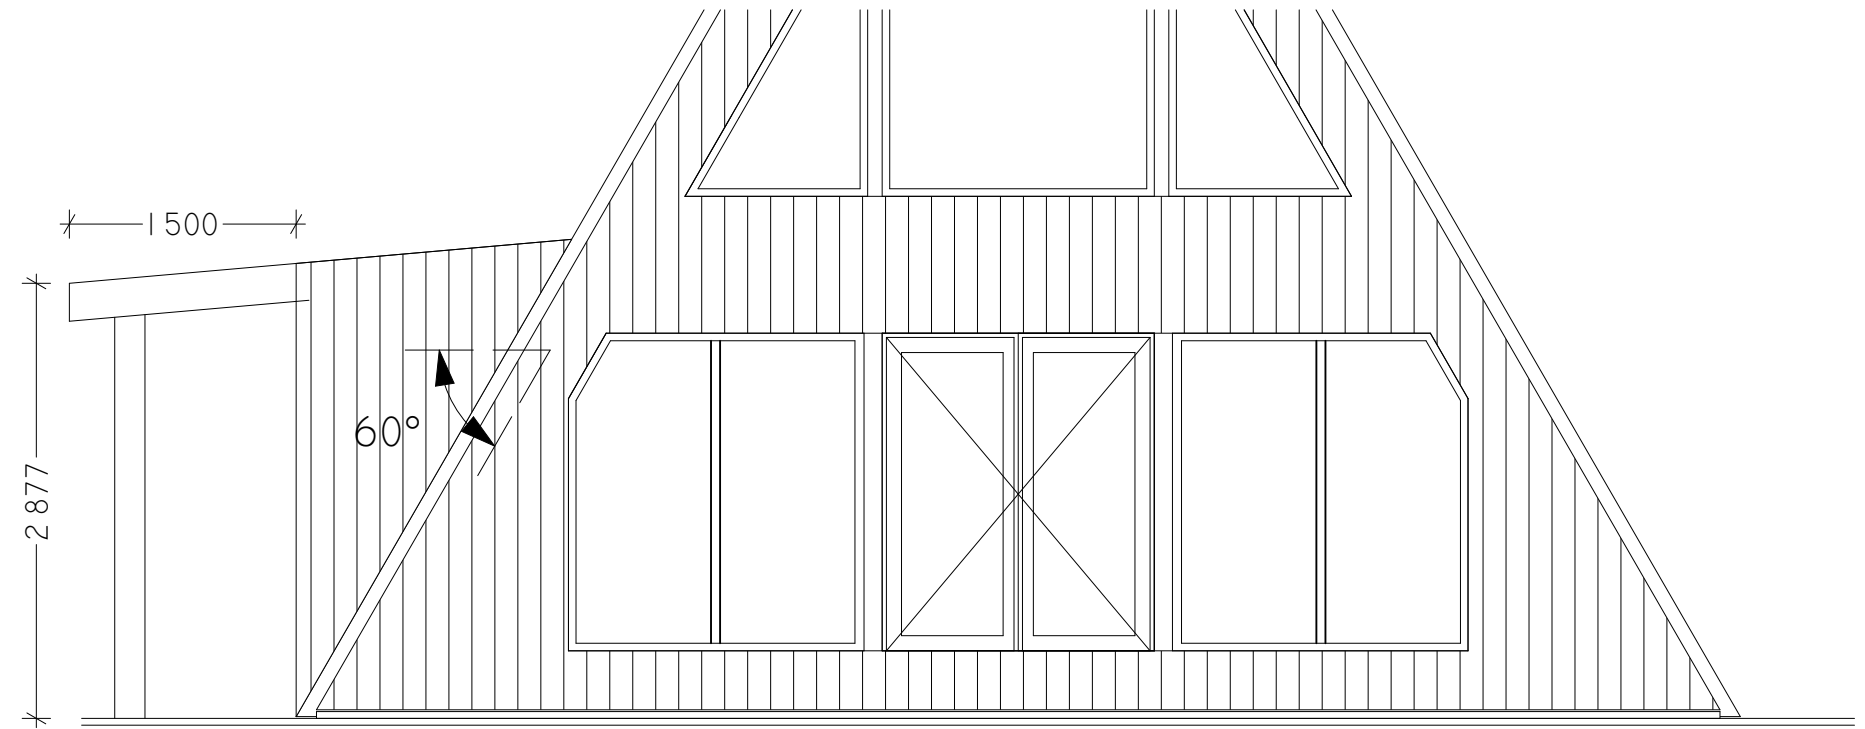

Trio Model Window options

STANDARD

FULL-GLASS OPTION

MAX OPTION 2,5 M HEIGHT

Extended dormer 1m - 2m

2-story dormer

I Floor

II Floor

Covered entry

Gallery options

SINGLE DORMER OPTION

DOUBLE DORMER OPTION