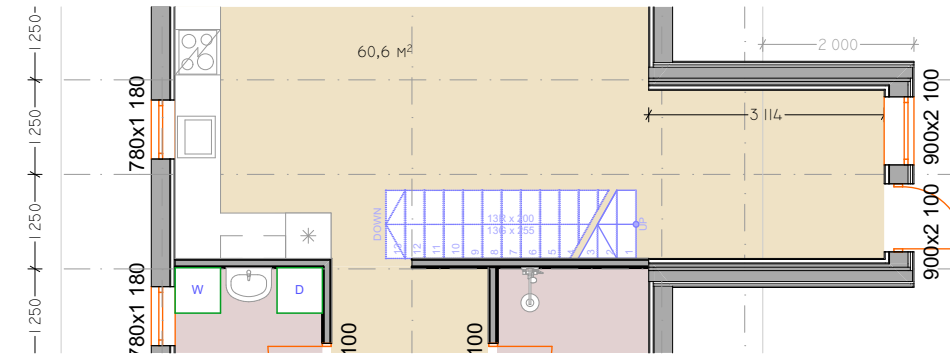

Trio Model Window options

STANDARD

FULL-GLASS OPTION

MAX OPTION 2,5 M HEIGHT

Extended dormer 1m - 2m

2-story dormer

I Floor

II Floor

Covered entry

Gallery options

SINGLE DORMER OPTION

DOUBLE DORMER OPTION