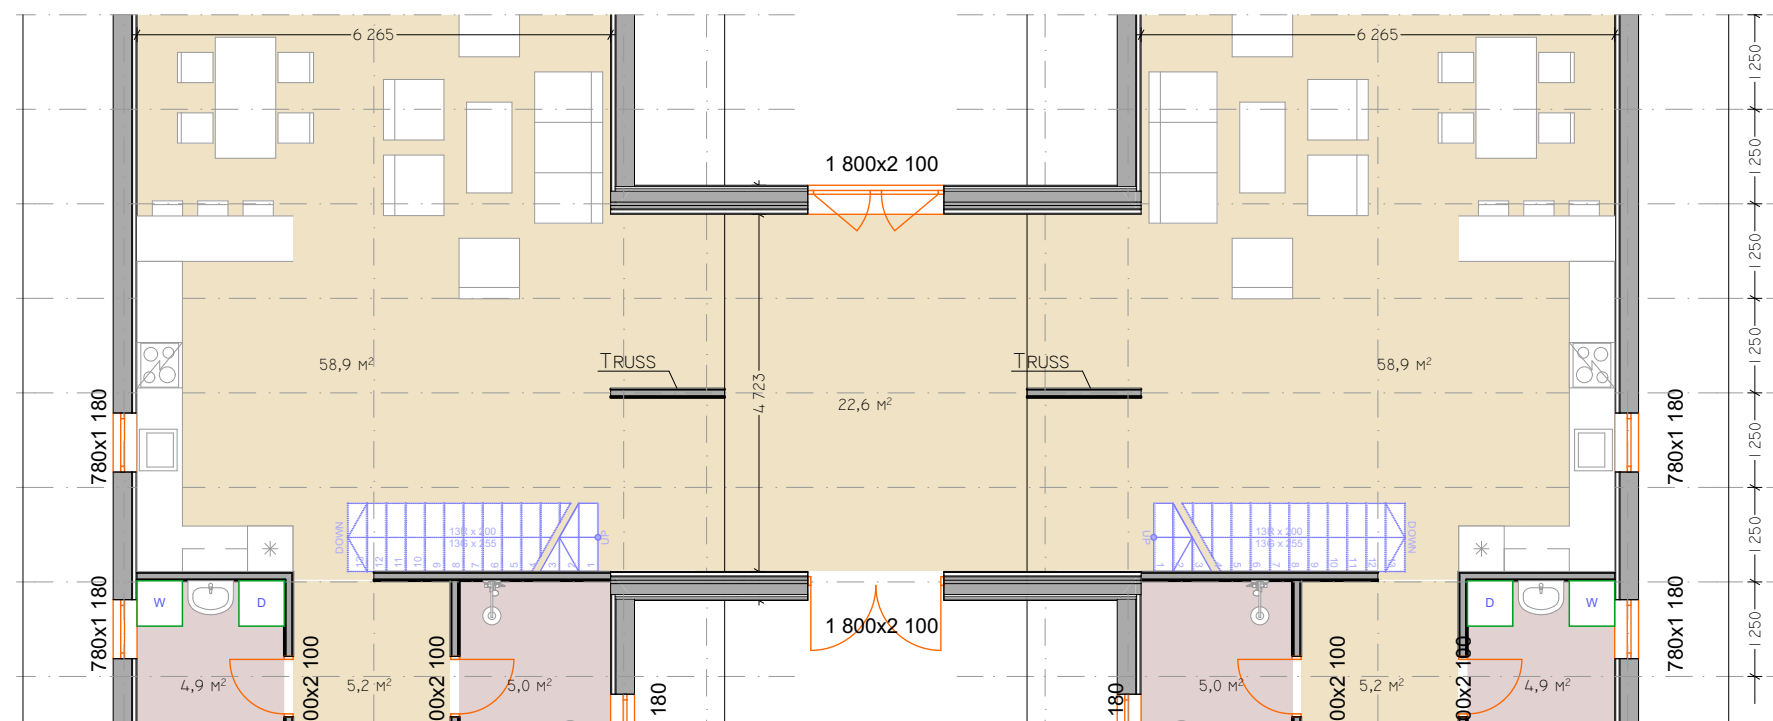

Trio Model Window options

STANDARD

FULL-GLASS OPTION

MAX OPTION 2,5 M HEIGHT

Extended dormer 1m - 2m

2-story dormer

I Floor

II Floor

Covered entry

Gallery options

SINGLE DORMER OPTION

DOUBLE DORMER OPTION