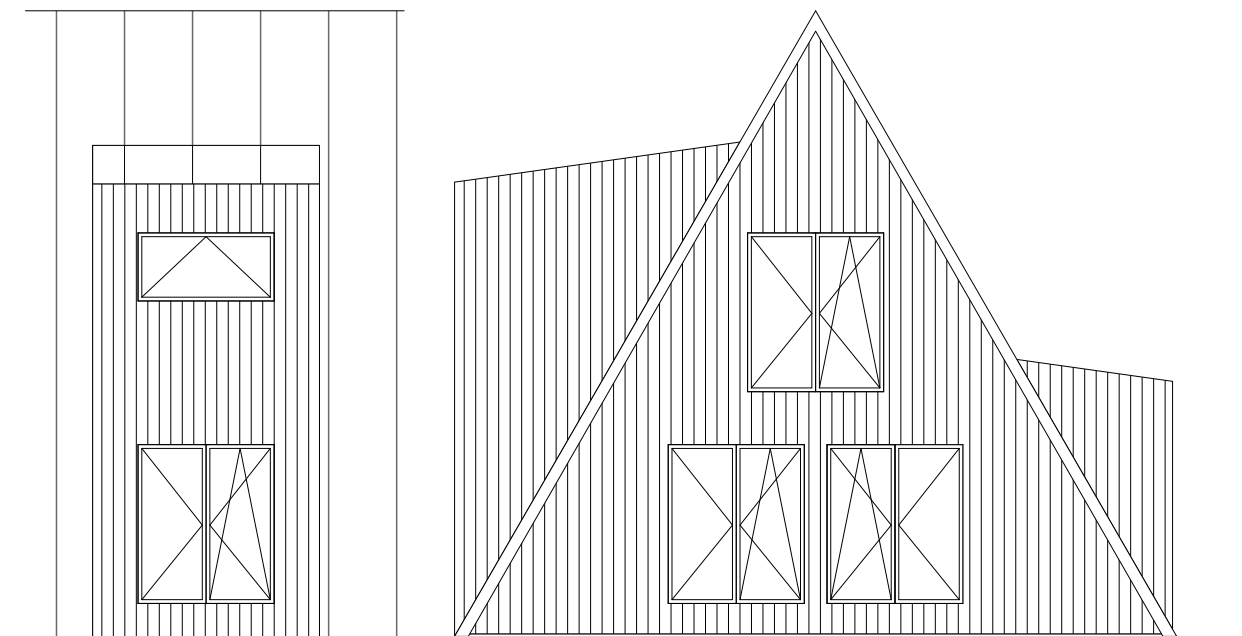

Trio Model Window options

STANDARD

FULL-GLASS OPTION

MAX OPTION 2,5 M HEIGHT

Extended dormer 1m - 2m

2-story dormer

I Floor

II Floor

Covered entry

Gallery options

SINGLE DORMER OPTION

DOUBLE DORMER OPTION