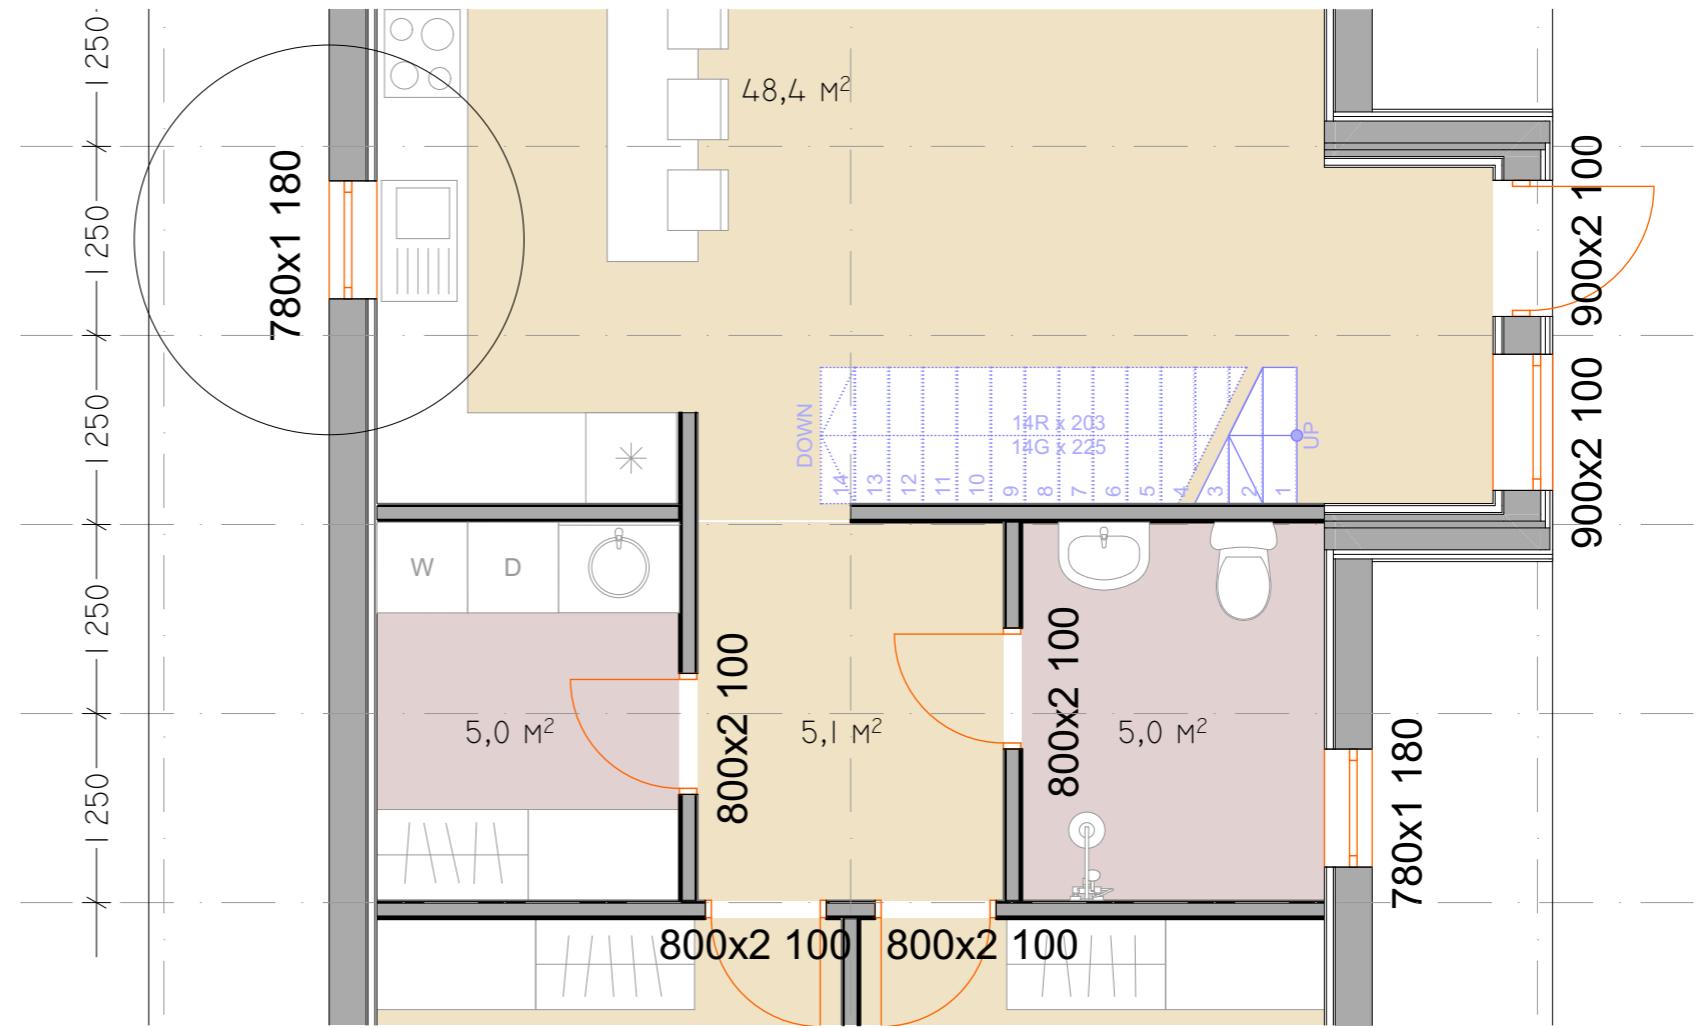

Trio Model Window options

STANDARD

FULL-GLASS OPTION

MAX OPTION 2,5 M HEIGHT

Staircase options

STAIRCASE WITH DORMER RUN 225 MM, RISE 203 MM, ANGLE 42

STAIRCASE WITHOUT DORMER RUN 217, MM RISE 185 MM, ANGLE 49,5

Skylight options and positions

780x1180 mm
940x1600 mm

Gallery options

SINGLE DORMER OPTION

DOUBLE DORMER OPTION

Covered entry