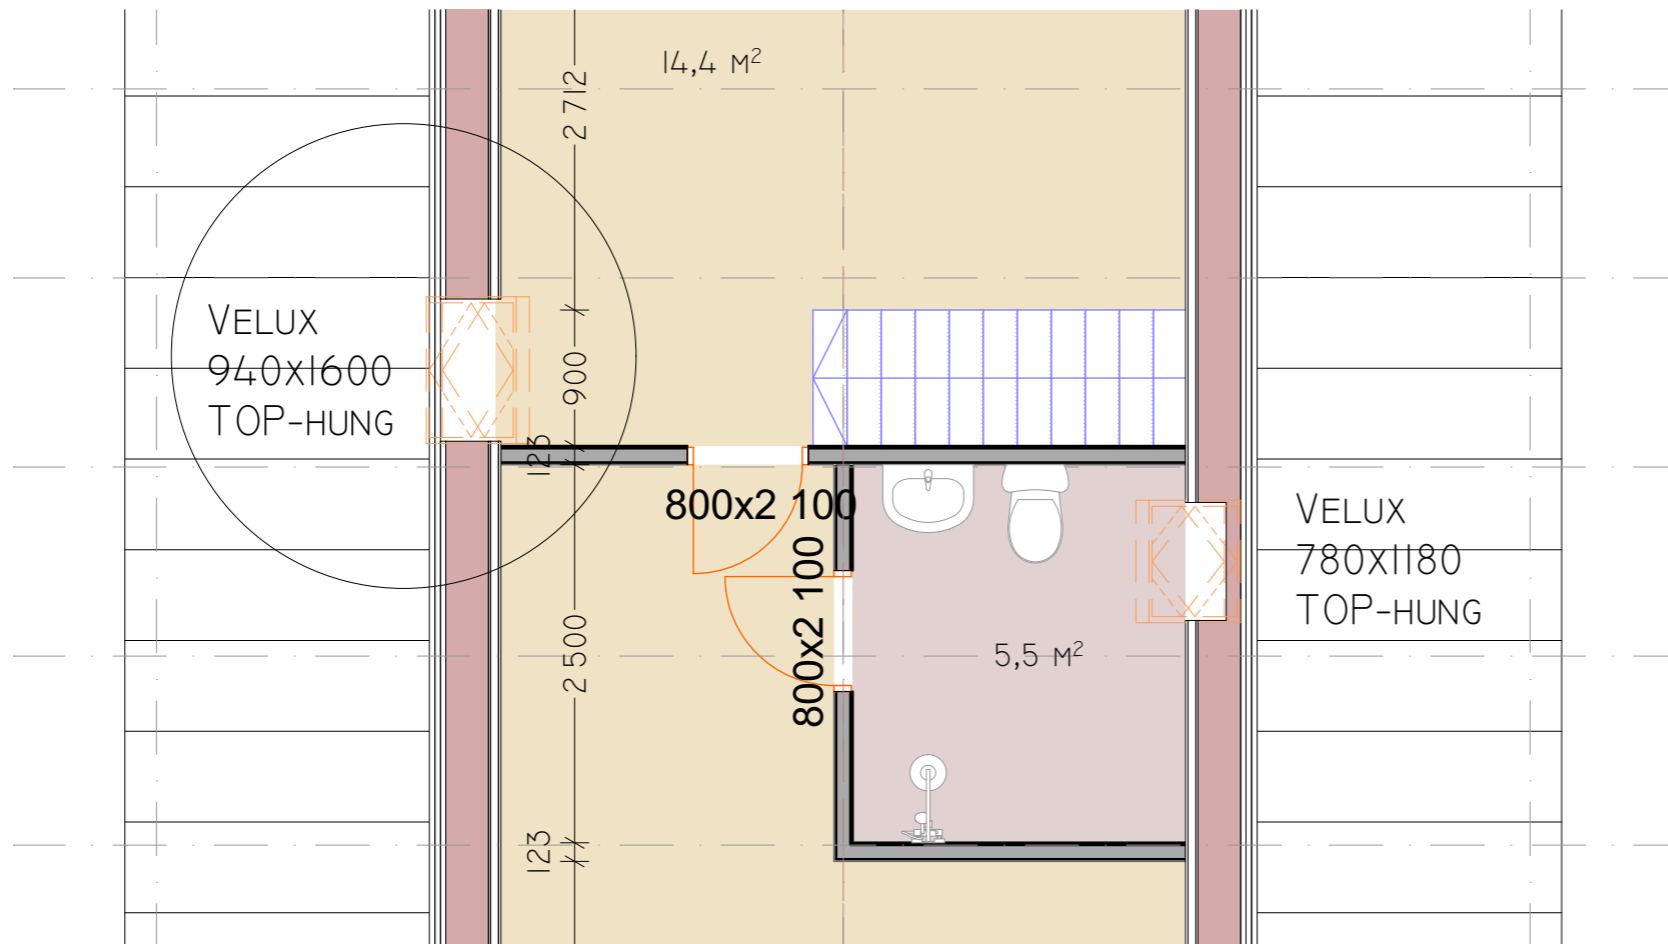

Trio Model Window options

STANDARD

FULL-GLASS OPTION

MAX OPTION 2,5 M HEIGHT

Staircase options

STAIRCASE WITH DORMER RUN 225 MM, RISE 203 MM, ANGLE 42

STAIRCASE WITHOUT DORMER RUN 217, MM RISE 185 MM, ANGLE 49,5

Skylight options and positions

780x1180 mm
940x1600 mm

Gallery options

SINGLE DORMER OPTION

DOUBLE DORMER OPTION

Covered entry