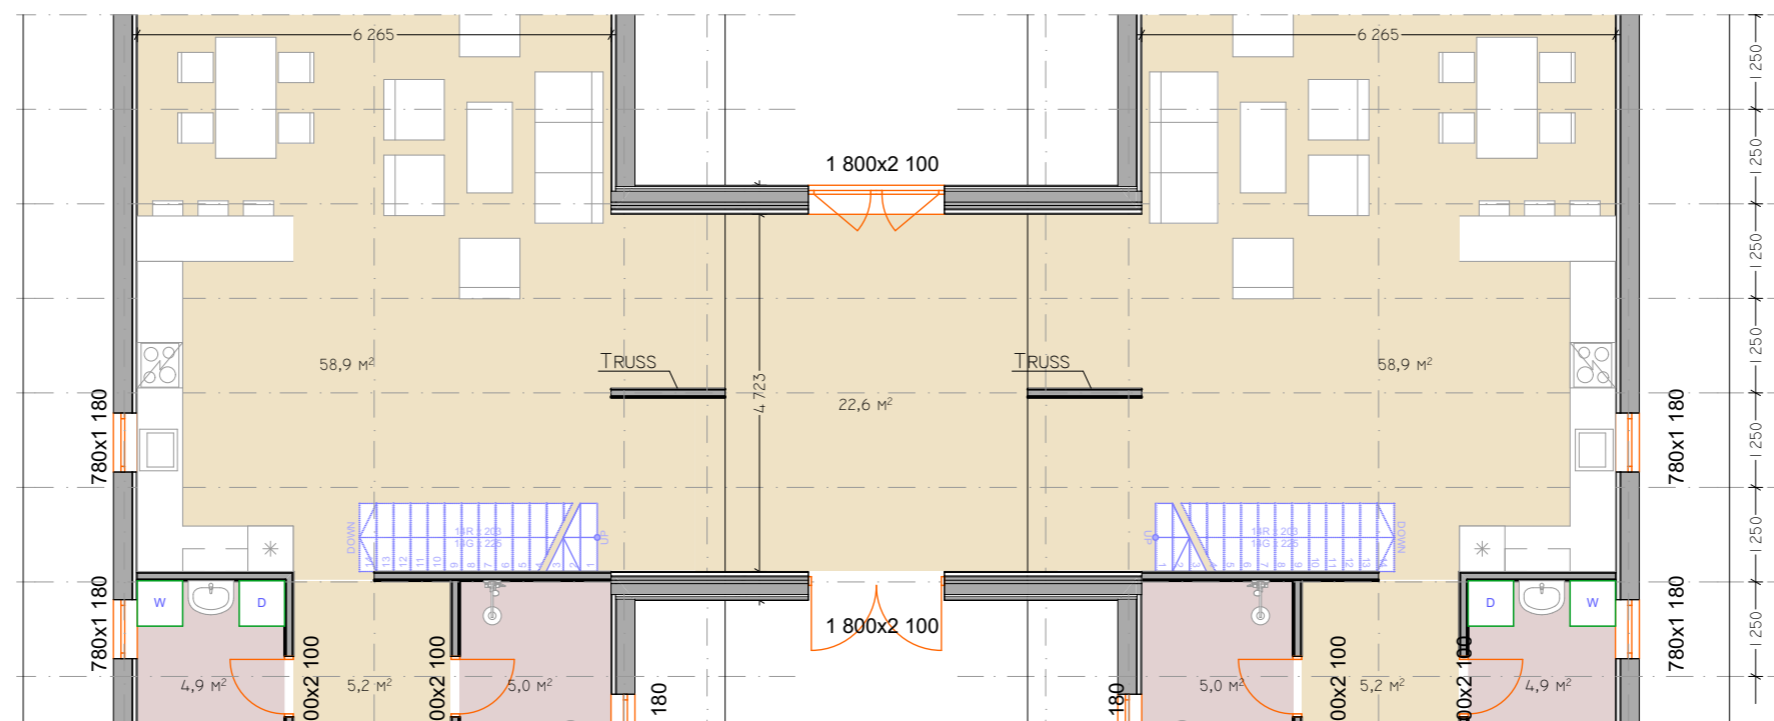

Trio Model Window options

STANDARD

FULL-GLASS OPTION

MAX OPTION 2,5 M HEIGHT

Staircase options

STAIRCASE WITH DORMER RUN 225 MM, RISE 203 MM, ANGLE 42

STAIRCASE WITHOUT DORMER RUN 217, MM RISE 185 MM, ANGLE 49,5

Skylight options and positions

780x1180 mm
940x1600 mm

Gallery options

SINGLE DORMER OPTION

DOUBLE DORMER OPTION

Covered entry