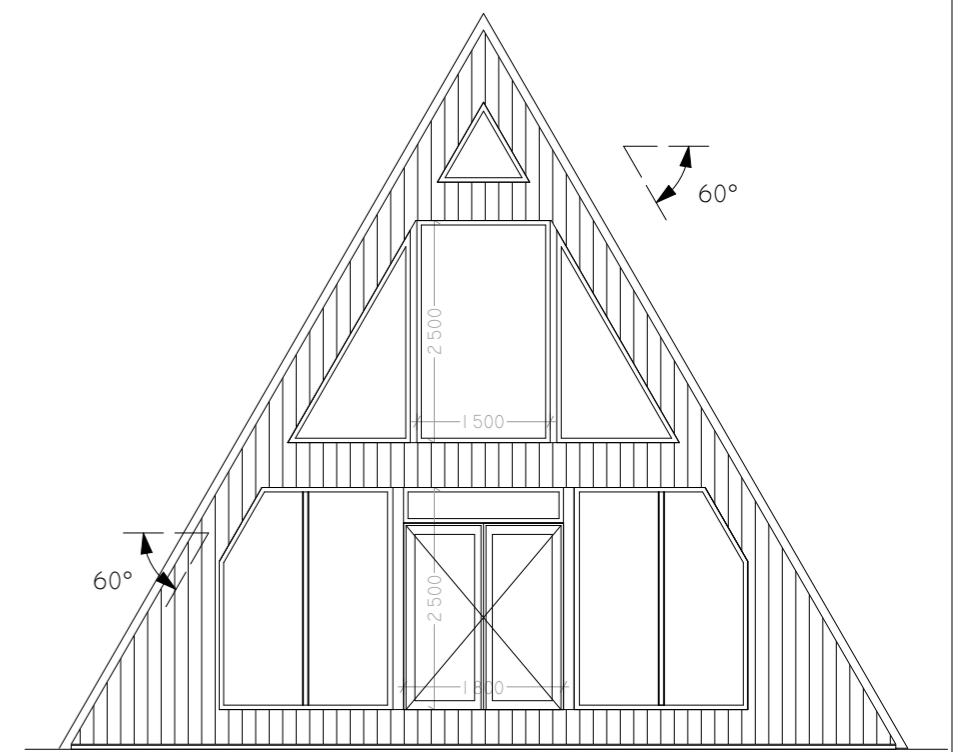

Trio Model Window options

STANDARD

FULL-GLASS OPTION

MAX OPTION 2,5 M HEIGHT

Staircase options

STAIRCASE WITH DORMER RUN 225 MM, RISE 203 MM, ANGLE 42

STAIRCASE WITHOUT DORMER RUN 217, MM RISE 185 MM, ANGLE 49,5

Skylight options and positions

780x1180 mm
940x1600 mm

Gallery options

SINGLE DORMER OPTION

DOUBLE DORMER OPTION

Covered entry