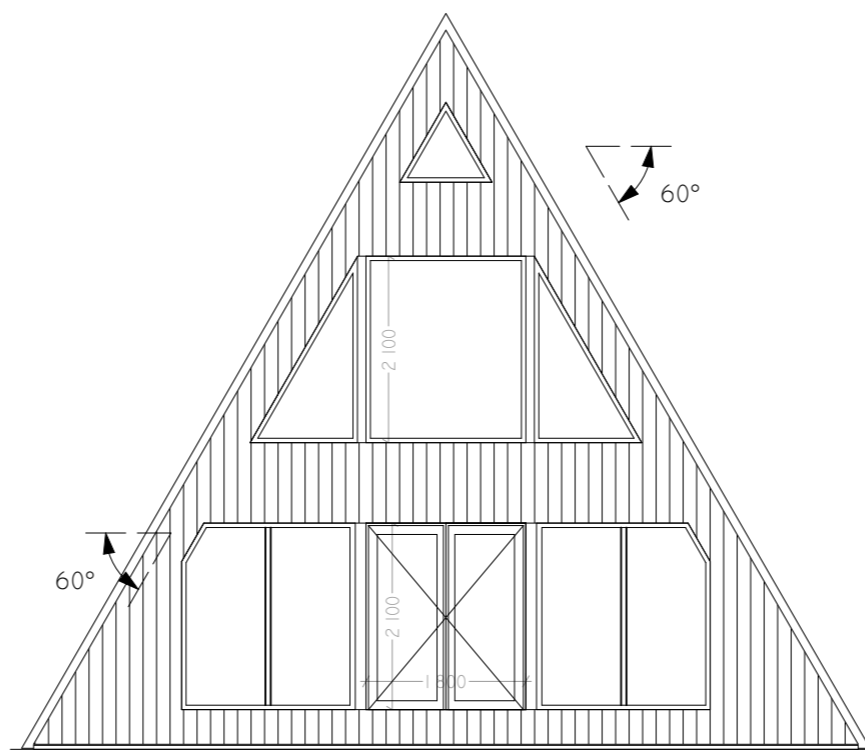

Trio Model Window options

STANDARD

FULL-GLASS OPTION

MAX OPTION 2,5 M HEIGHT

Staircase options

STAIRCASE WITH DORMER RUN 225 MM, RISE 203 MM, ANGLE 42

STAIRCASE WITHOUT DORMER RUN 217, MM RISE 185 MM, ANGLE 49,5

Skylight options and positions

780x1180 mm
940x1600 mm

Gallery options

SINGLE DORMER OPTION

DOUBLE DORMER OPTION

Covered entry