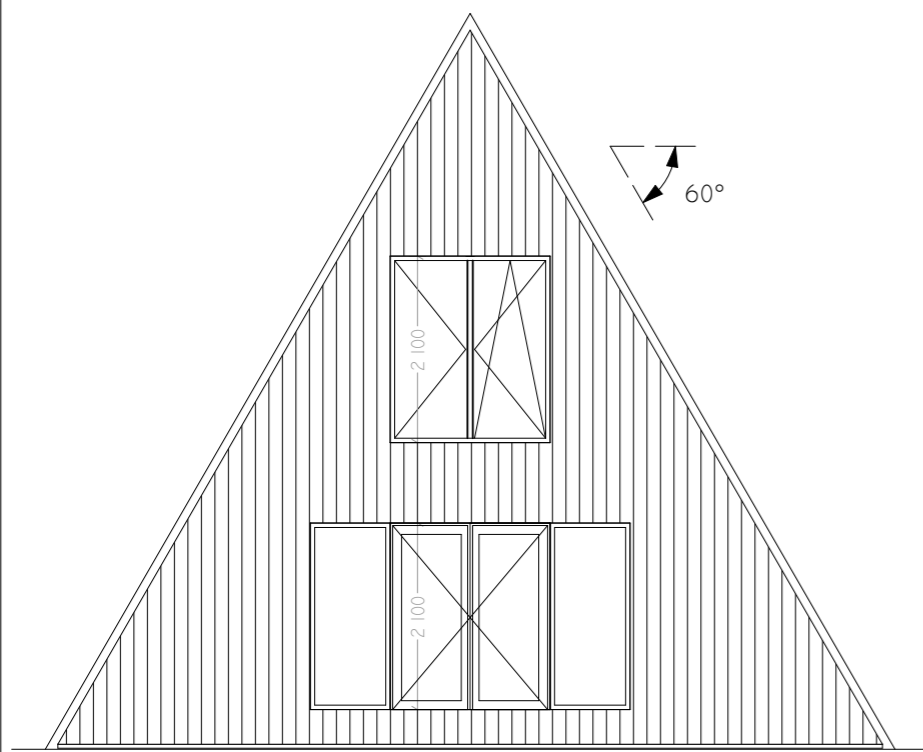

Trio Model Window options

STANDARD

FULL-GLASS OPTION

MAX OPTION 2,5 M HEIGHT

Staircase options

STAIRCASE WITH DORMER RUN 225 MM, RISE 203 MM, ANGLE 42

STAIRCASE WITHOUT DORMER RUN 217, MM RISE 185 MM, ANGLE 49,5

Skylight options and positions

780x1180 mm
940x1600 mm

Gallery options

SINGLE DORMER OPTION

DOUBLE DORMER OPTION

Covered entry