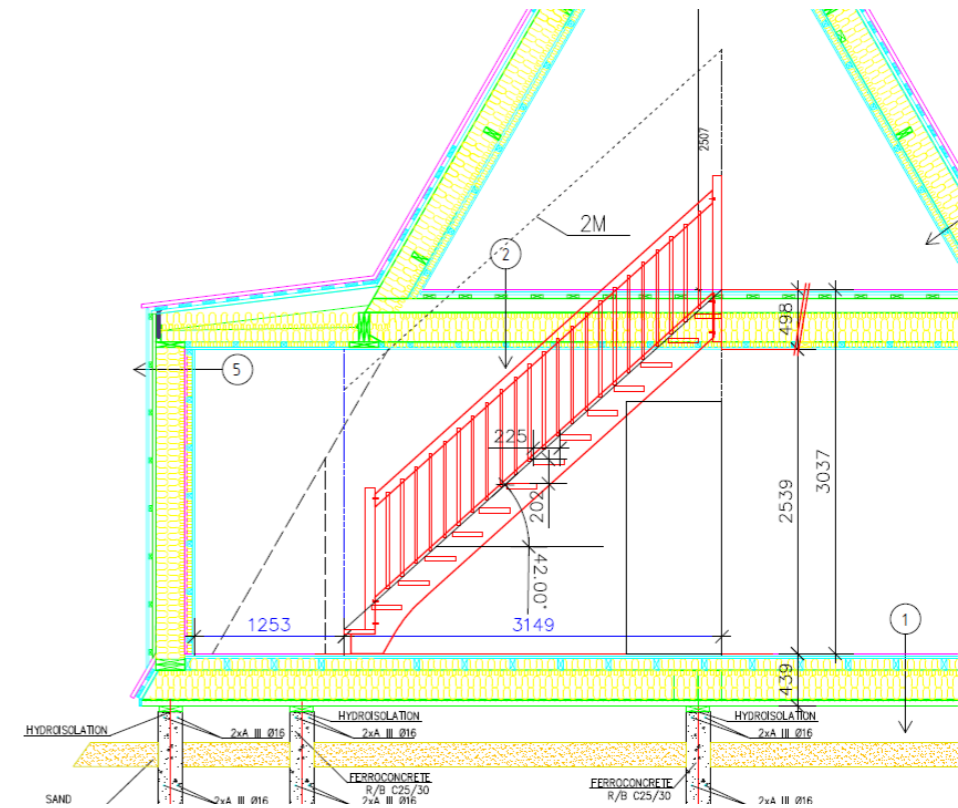

Trio Model Window options

STANDARD

FULL-GLASS OPTION

MAX OPTION 2,5 M HEIGHT

Staircase options

STAIRCASE WITH DORMER RUN 225 MM, RISE 203 MM, ANGLE 42

STAIRCASE WITHOUT DORMER RUN 217, MM RISE 185 MM, ANGLE 49,5

Skylight options and positions

780x1180 mm
940x1600 mm

Gallery options

SINGLE DORMER OPTION

DOUBLE DORMER OPTION

Covered entry