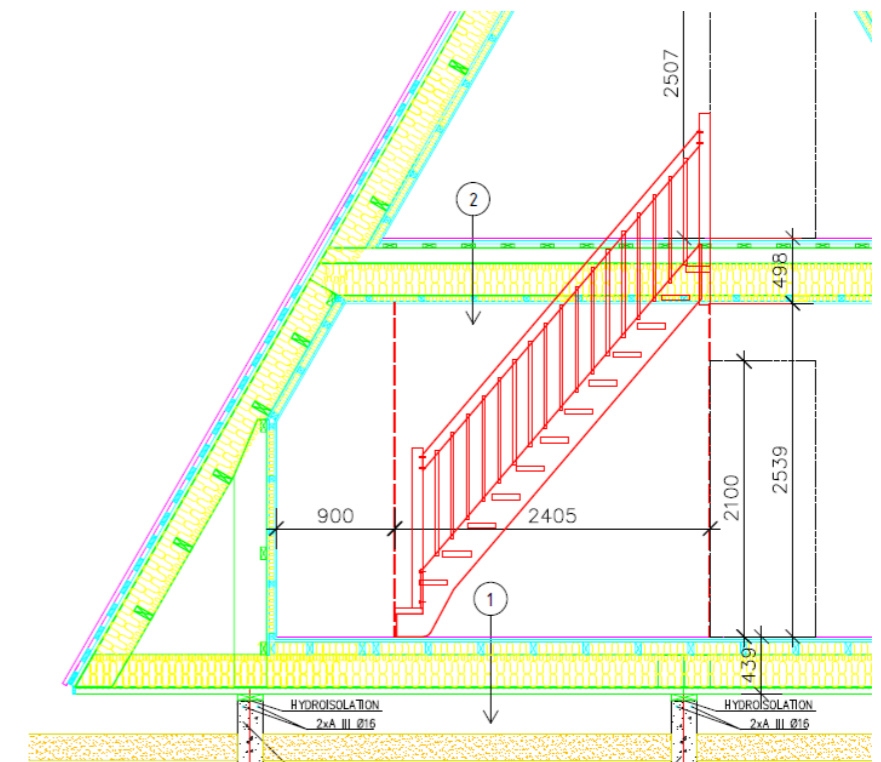

Trio Model Window options

STANDARD

FULL-GLASS OPTION

MAX OPTION 2,5 M HEIGHT

Staircase options

STAIRCASE WITH DORMER RUN 225 MM, RISE 203 MM, ANGLE 42

STAIRCASE WITHOUT DORMER RUN 217, MM RISE 185 MM, ANGLE 49,5

Skylight options and positions

780x1180 mm
940x1600 mm

Gallery options

SINGLE DORMER OPTION

DOUBLE DORMER OPTION

Covered entry