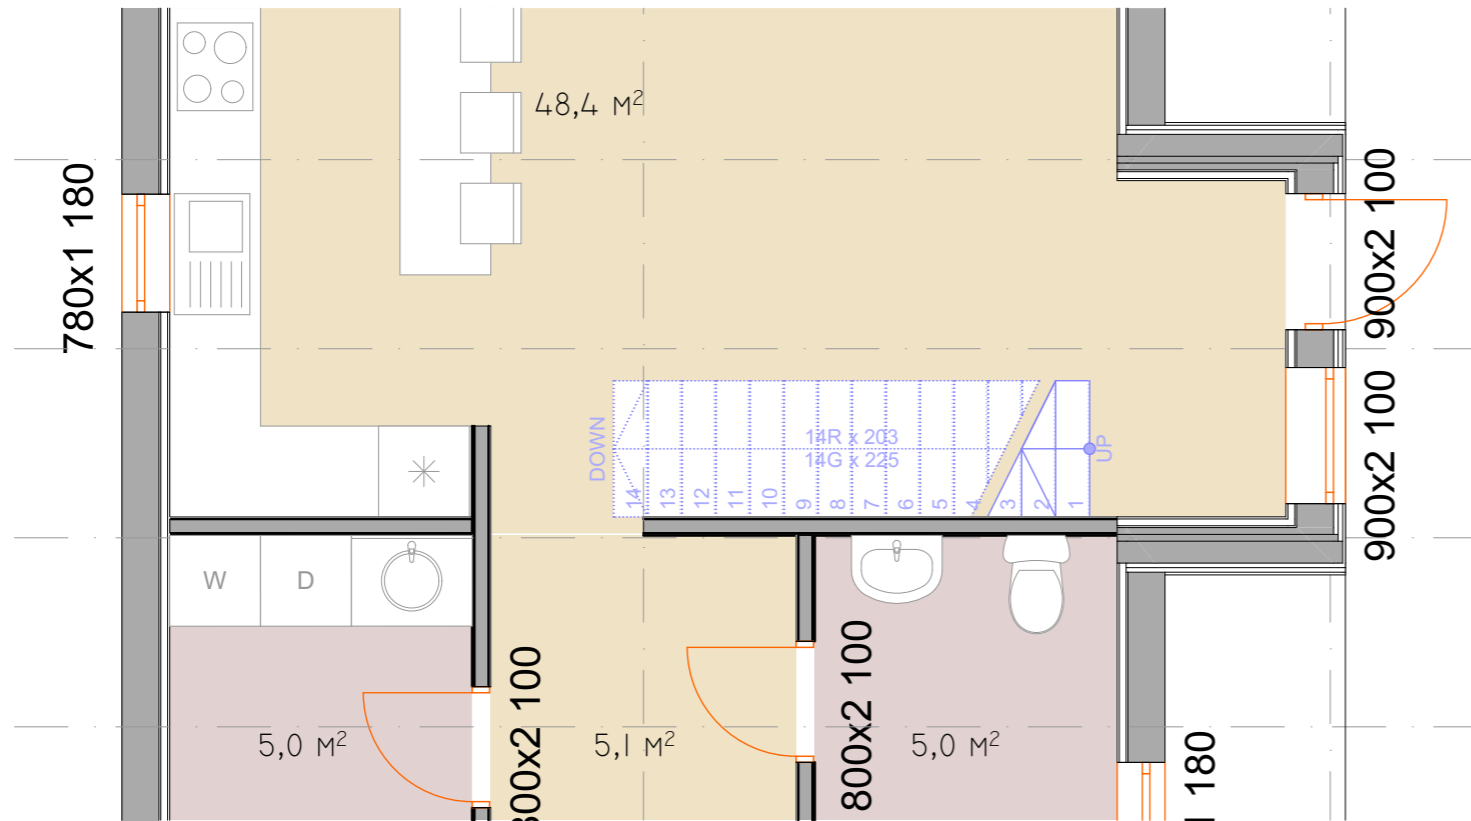

Trio Model Window options

STANDARD

FULL-GLASS OPTION

MAX OPTION 2,5 M HEIGHT

Staircase options

STAIRCASE WITH DORMER RUN 225 MM, RISE 203 MM, ANGLE 42

STAIRCASE WITHOUT DORMER RUN 217, MM RISE 185 MM, ANGLE 49,5

Skylight options and positions

780x1180 mm
940x1600 mm

Gallery options

SINGLE DORMER OPTION

DOUBLE DORMER OPTION

Covered entry