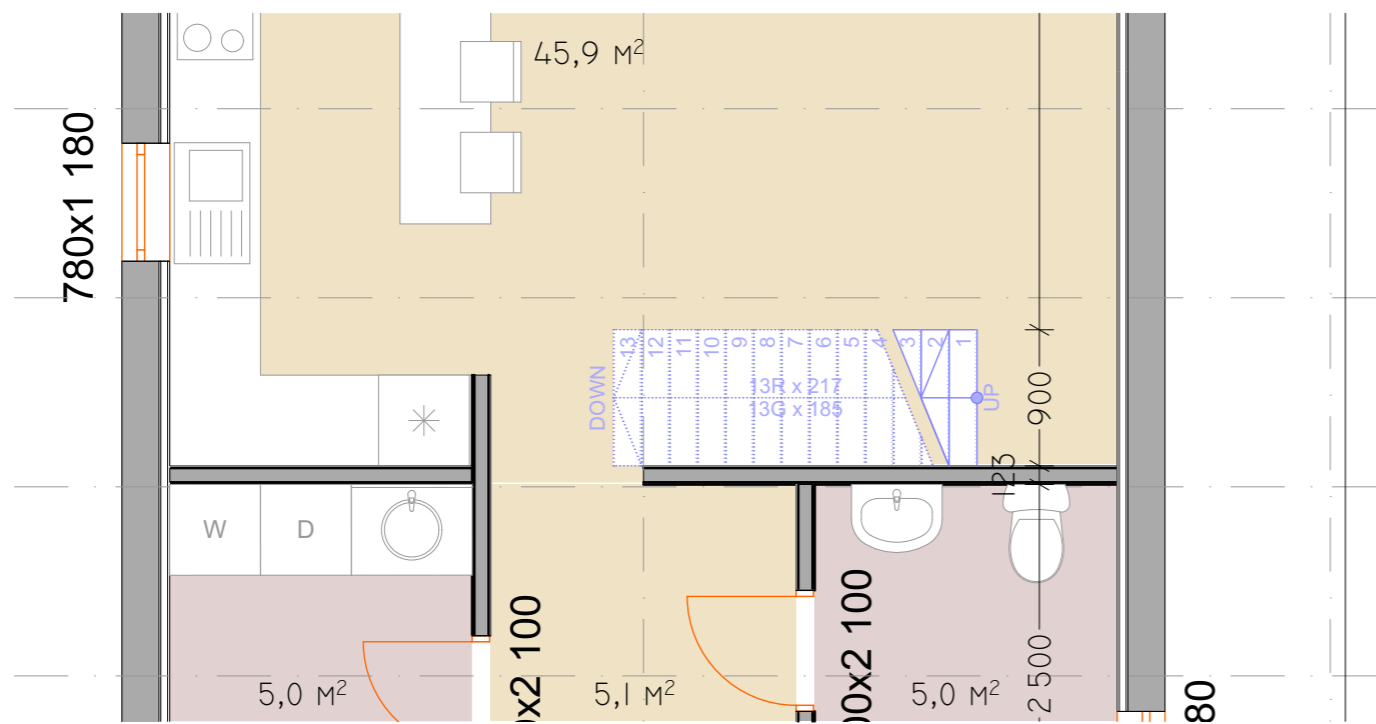

Trio Model Window options

STANDARD

FULL-GLASS OPTION

MAX OPTION 2,5 M HEIGHT

Staircase options

STAIRCASE WITH DORMER RUN 225 MM, RISE 203 MM, ANGLE 42

STAIRCASE WITHOUT DORMER RUN 217, MM RISE 185 MM, ANGLE 49,5

Skylight options and positions

780x1180 mm
940x1600 mm

Gallery options

SINGLE DORMER OPTION

DOUBLE DORMER OPTION

Covered entry