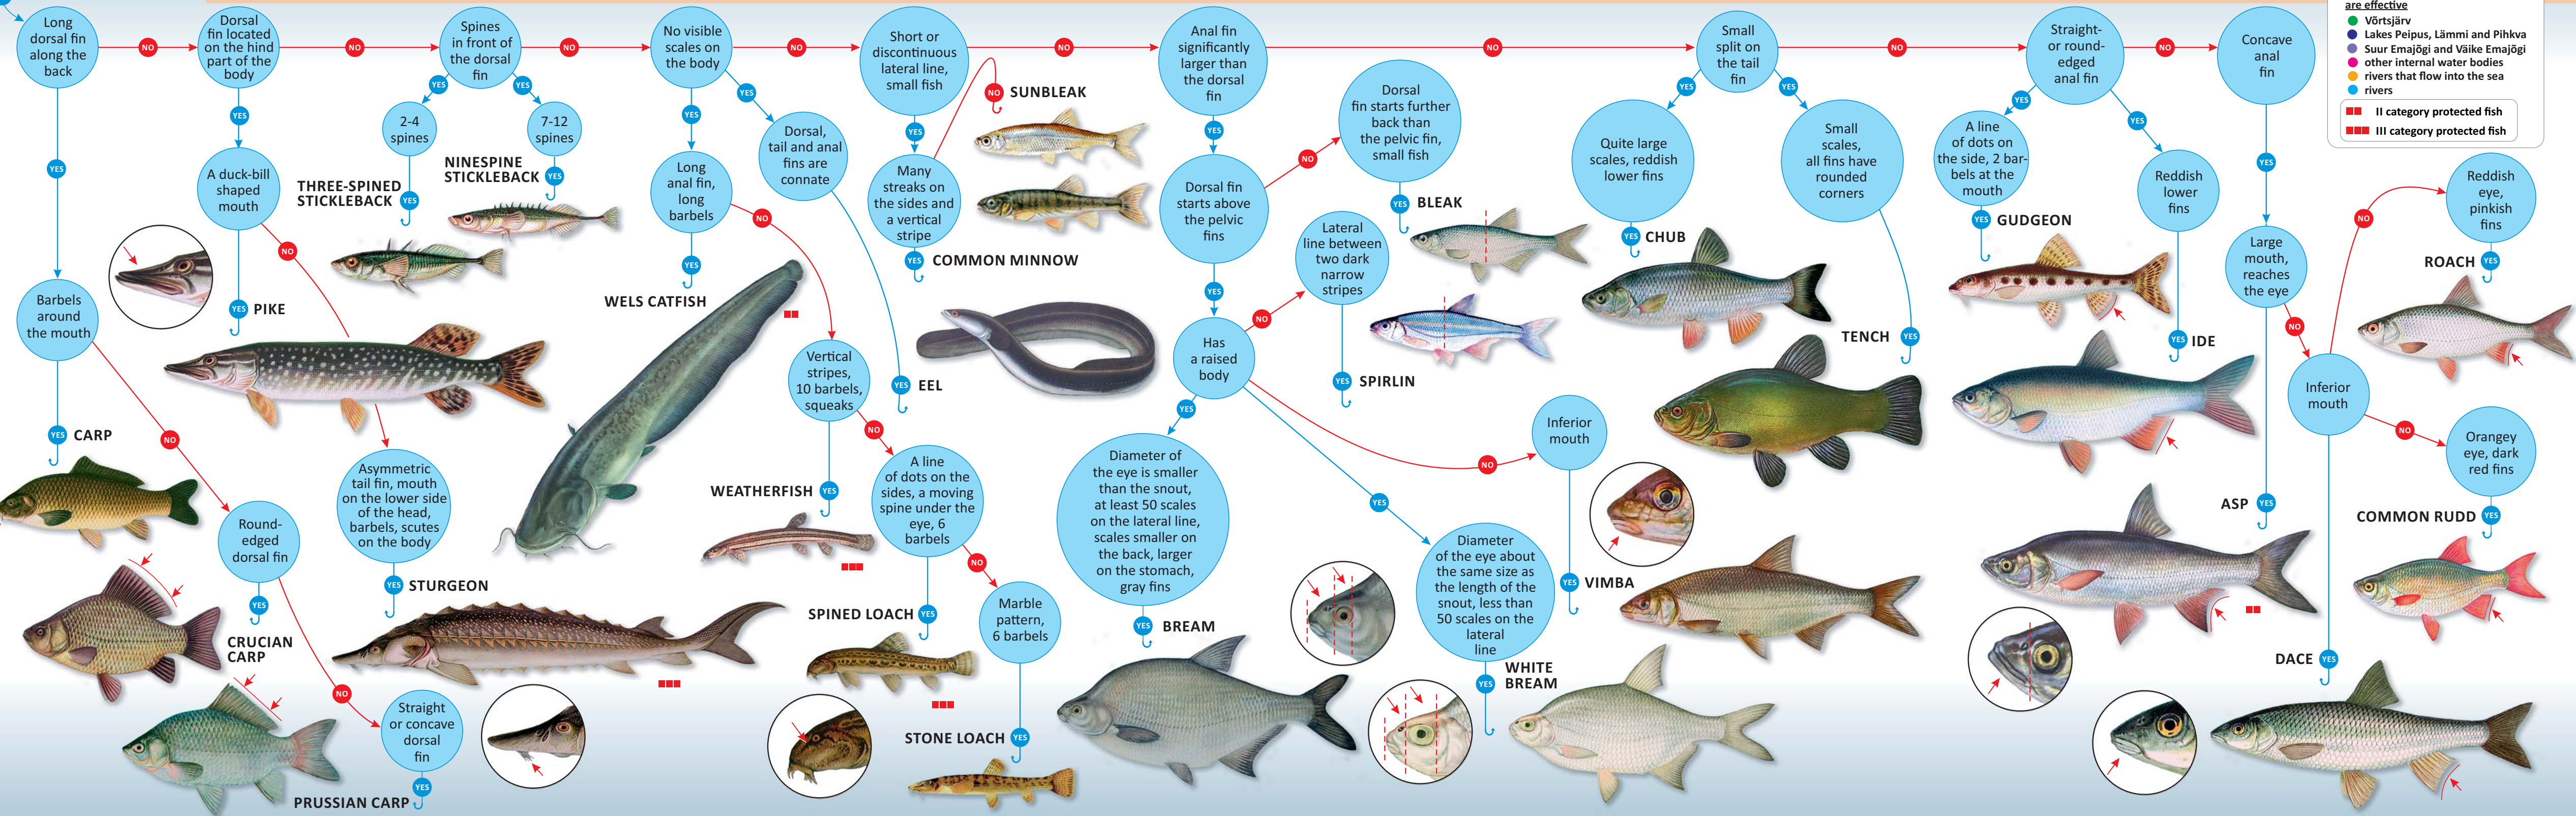

# FISH WITH ONE DORSAL FIN

**Water-bodies where the size limits are effective**

- Vörtsjärv
- Lakes Peipus, Lämmi and Pihkva
- Suur Emajõgi and Väike Emajõgi
- other internal water bodies
- rivers that flow into the sea
- rivers

■ II category protected fish  
 ■■■ III category protected fish