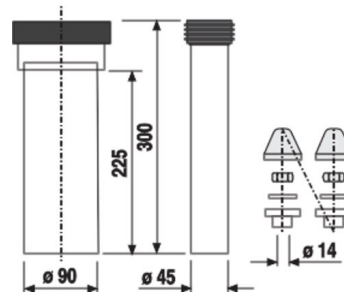

58.932.00..0000

SANIT WC connection kit 300mm DN90 white

Item number

58.932.00..0000

Product description

WC connection kit 300 mm, DN 90
in PE plastic, weldable, for wall-hung WCs, comprising: WC connection pipe d: 45 mm with flush pipe connector, WC connector DN 90 and white cover-up accessories, packed in a plastic bag

tested to DIN 1389