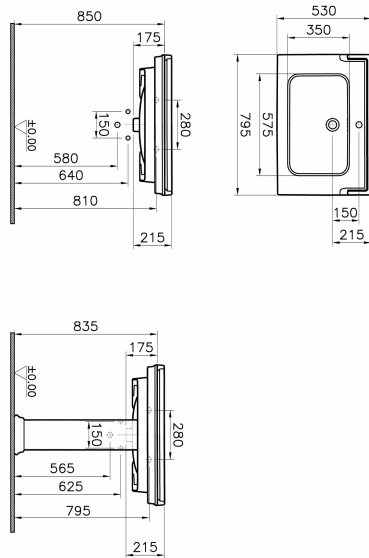

Name	Valarte Vanity Washbasin
Collection	Valarte
Overflow Hole	Yes
Certificate	CE
Certificate	EPD
Designer	VitrA Design Team
Tap Hole Options	Middle Tap Hole
Color	White

Product Code: 7802B003-0001

Description

With Tap Hole, With Overflow Hole, 80 cm, White

VitrA reserves the right to make changes in products and technical details without prior notice.

All drawings contain the necessary measurements which are subject to standard tolerances. For exact measurements, in particular for customized installation scenarios, it can only be taken from the finished ceramic product.