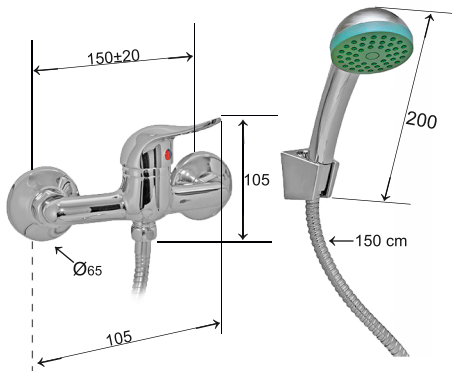

AQUALINE

basic

TECHNICAL FEATURES

Art. Cod. 2530405B

Materials

Chrome Plated Brass

ABS

Verification to: Standard EN817:2008