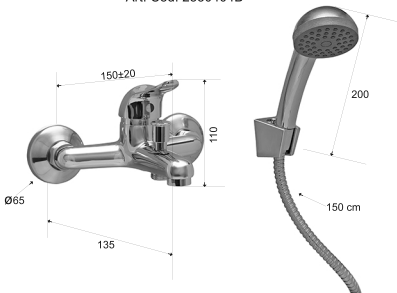

AQUALINE

basic

TECHNICAL FEATURES

Art. Cod. 2530404B

Materials

Chrome Plated Brass

ABS

Verification to: Standard EN817:2008