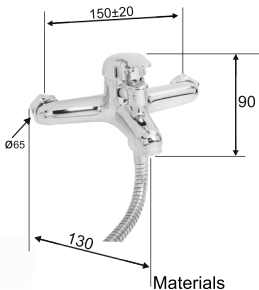

AQUALINE basic

Art. Cod. 2530404B

Chrome Plated Brass

ABS

Verification to: Standard EN817:2008