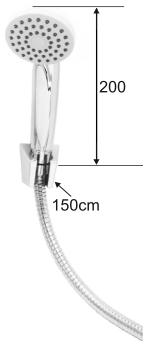

AQUALINE basic

Art. Cod. 2530404B

Chrome Plated Brass

ABS

Verification to: Standard EN817:2008