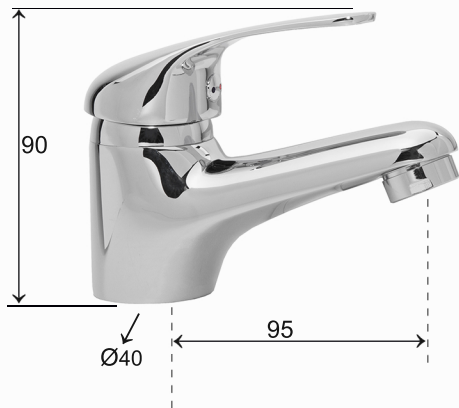

AQUALINE
basic

TECHNICAL FEATURES

Art. Cod. 2530004

Materials

Chrome Plated Brass

ABS

Verification to: Standard EN817:2008