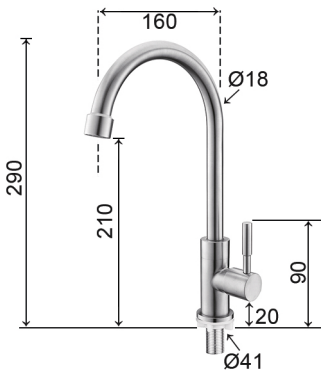

AQUALINE STEEL

TECHNICAL FEATURES

Art. Cod. 247RV012

Materials

Stainless Steel