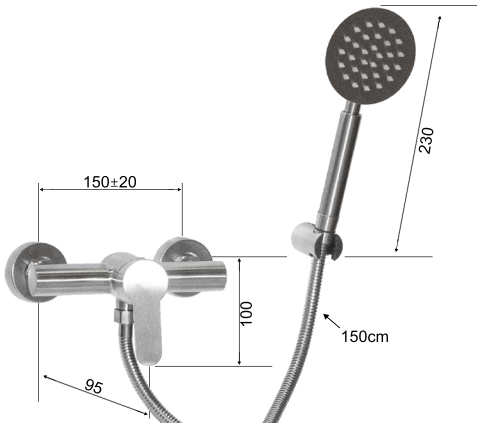

# AQUALINE STEEL

## TECHNICAL FEATURES

Art. Cod. 247RV007

Materials

Stainless steel