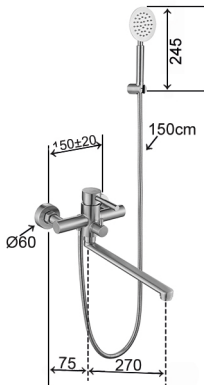

AQUALINE STEEL

TECHNICAL FEATURES

Art. Cod. 247RV005

Materials

Stainless Steel