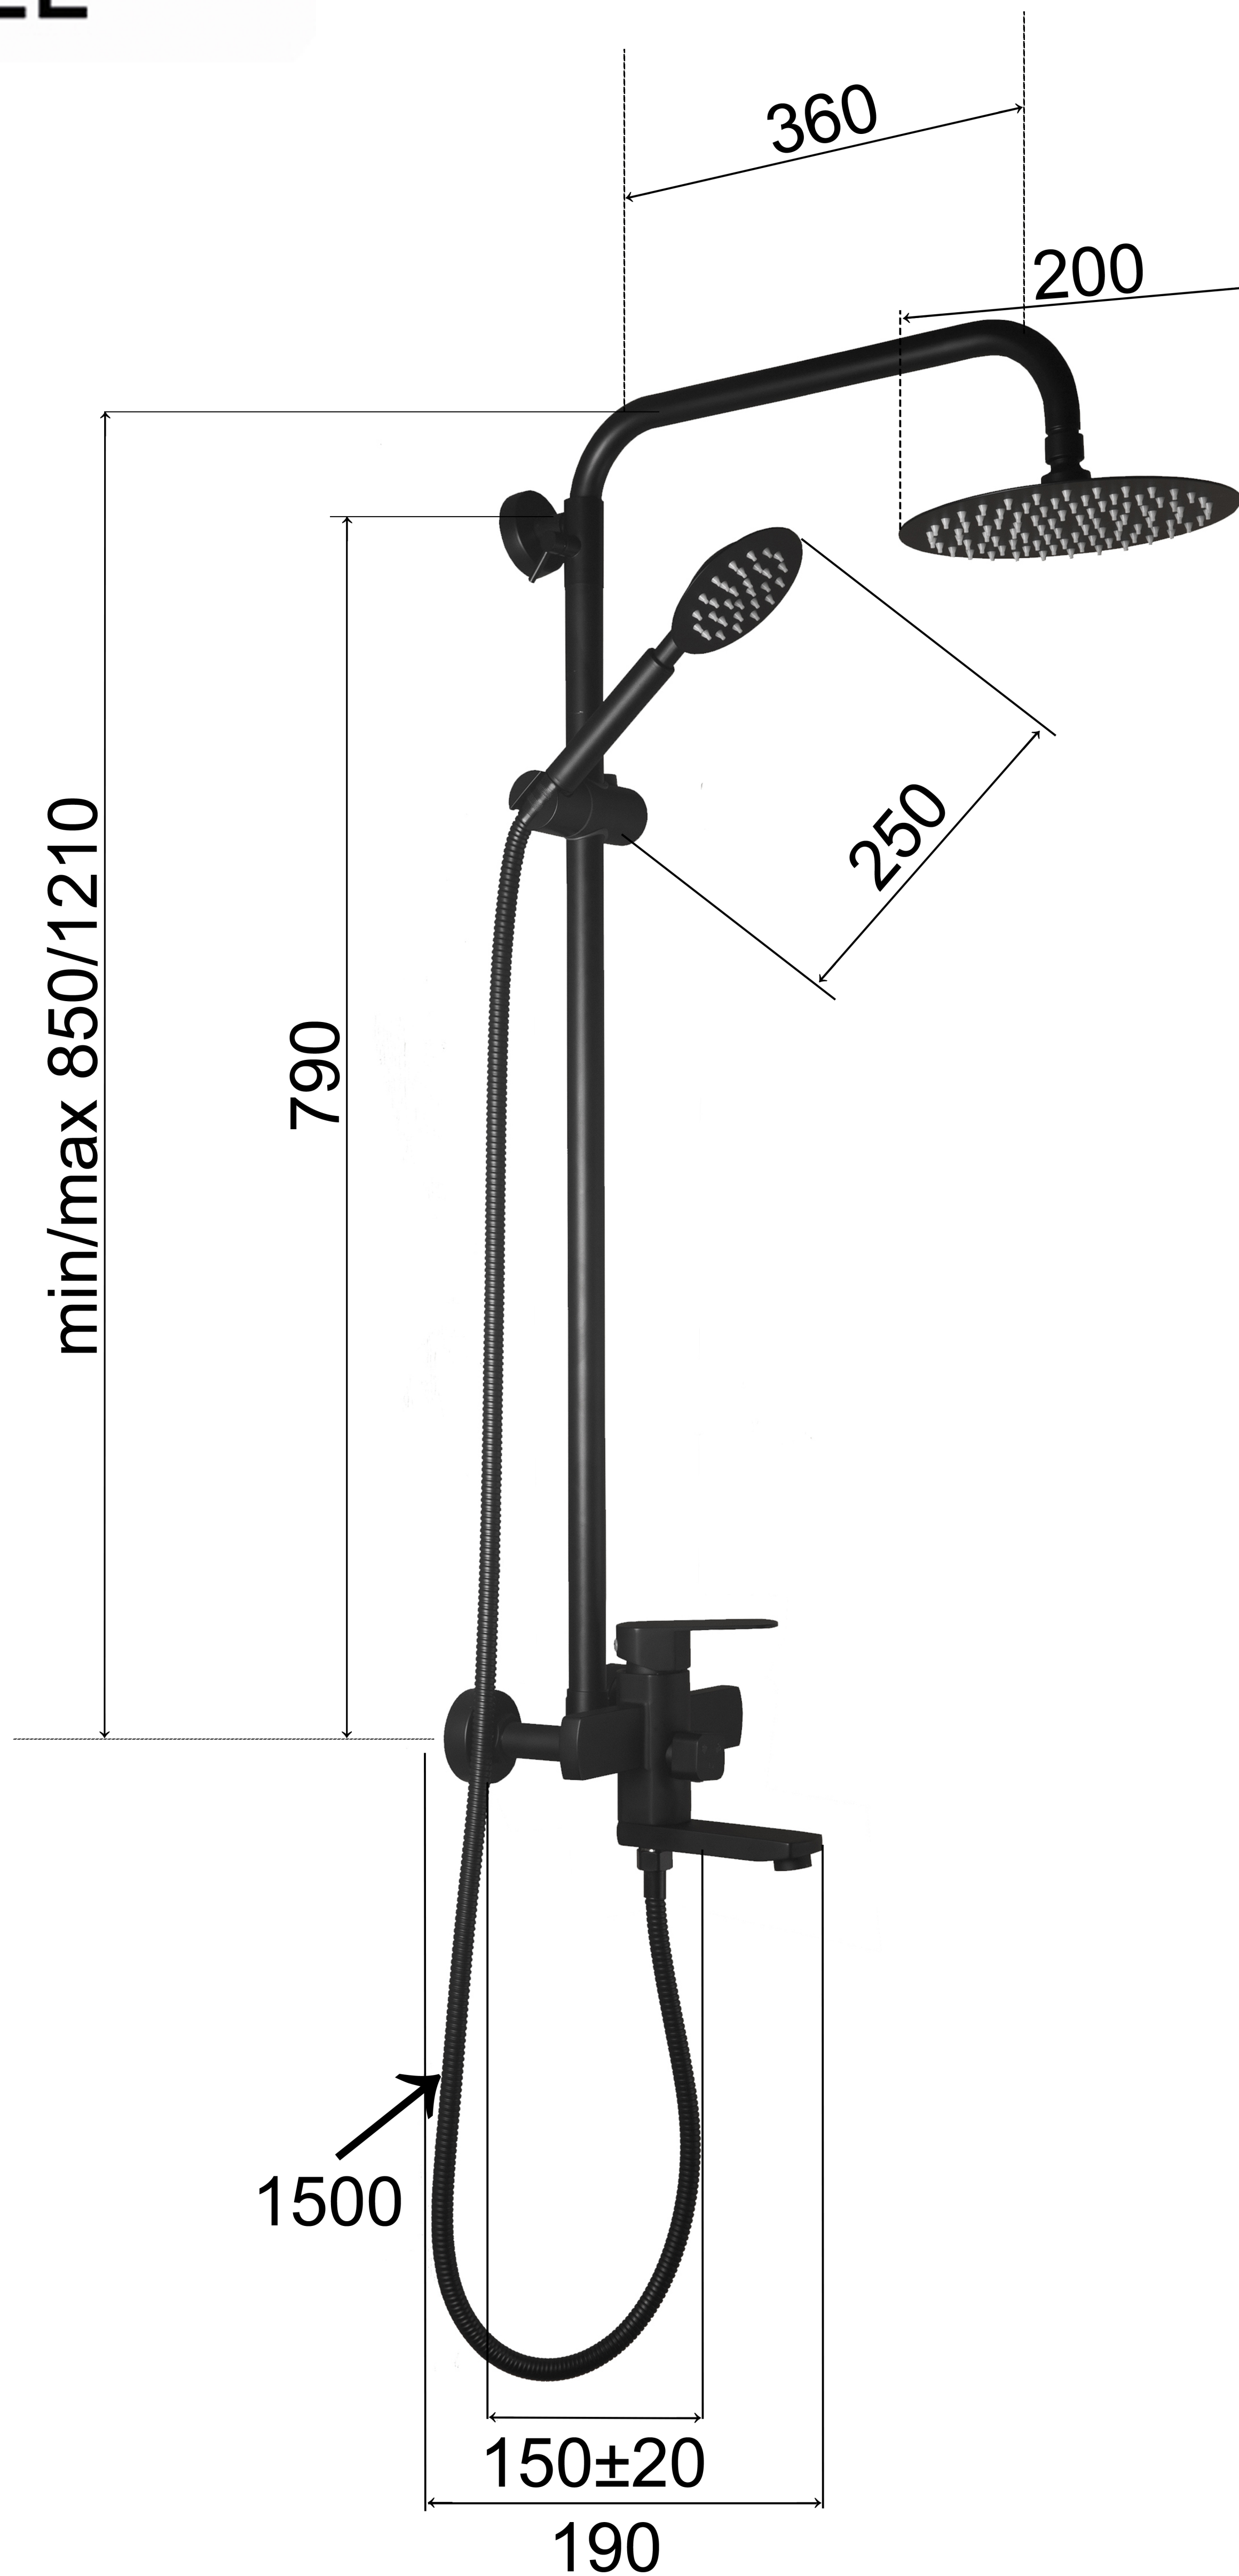

# AQUALINE STEEL

TECHNICAL FEATURES  
ART.COD. 247RV001

Materials  
Stainless steel  
Black