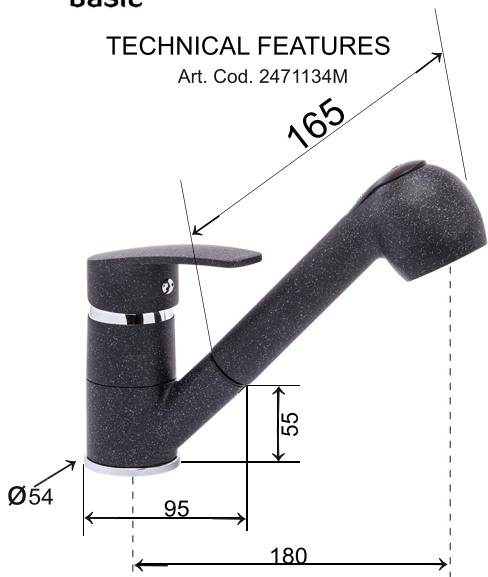

AQUALINE basic

TECHNICAL FEATURES

Art. Cod. 2471134M

Materials

Chrome Plated Brass

ABS

Verification to: Standard EN817:2008