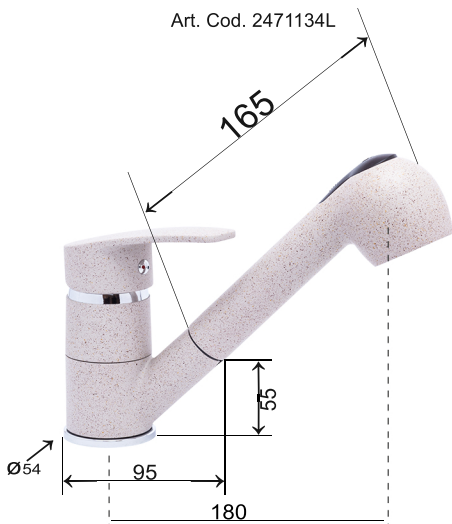

AQUALINE basic

TECHNICAL FEATURES

Art. Cod. 2471134L

Materials

Chrome Plated Brass

ABS

Verification to: Standard EN817:2008