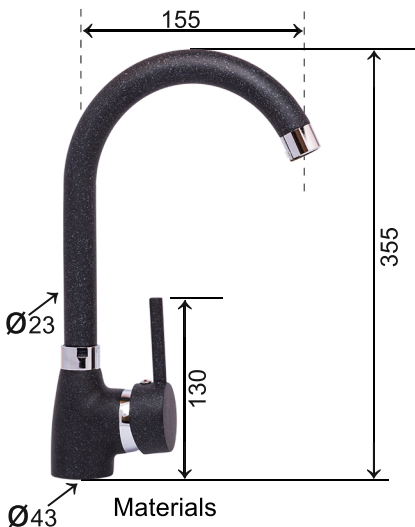

AQUALINE basic

TECHNICAL FEATURES

Art. Cod. 2471133M

Verification to: Standard EN817:2008