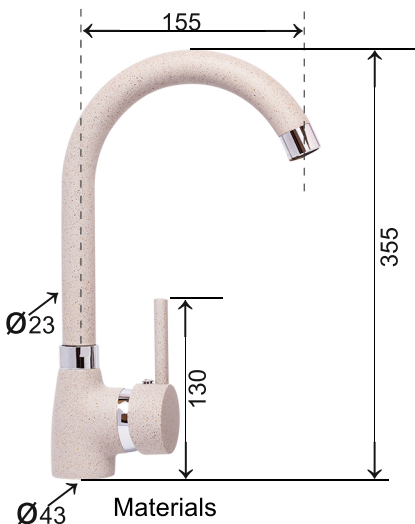

AQUALINE basic

TECHNICAL FEATURES

Art. Cod. 2471133L

Verification to: Standard EN817:2008