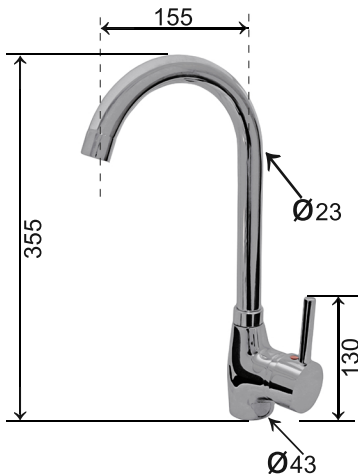

# AQUALINE

basic

## TECHNICAL FEATURES

Art. Cod. 2471133KR

Materials

Chrome Plated Brass

ABS

Verification to: Standard EN817:2008