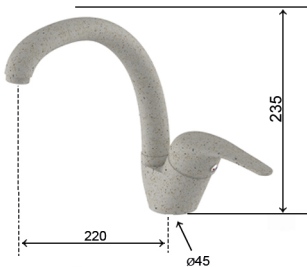

AQUALINE basic

TECHNICAL FEATURES

Art. Cod. 2471132Y

Materials

Chrome Plated Brass

White Granite

ABS

Verification to: Standard EN817:2008