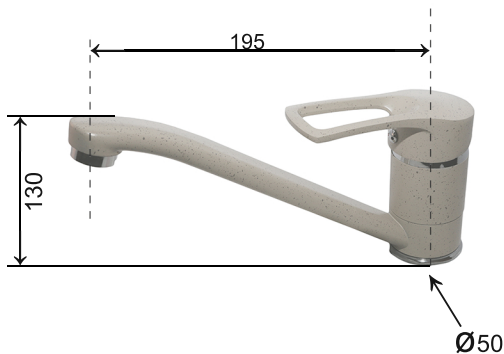

AQUALINE
basic

TECHNICAL FEATURES

Art. Cod. 2471131Y

Materials

Chrome Plated Brass

ABS

Verification to: Standard EN817:2008