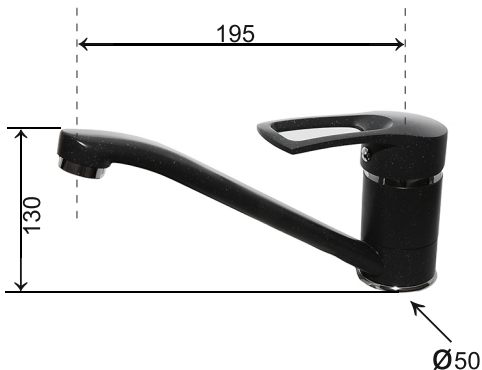

AQUALINE
basic

TECHNICAL FEATURES

Art. Cod. 2471131B

Materials

Chrome Plated Brass

ABS

Verification to: Standard EN817:2008