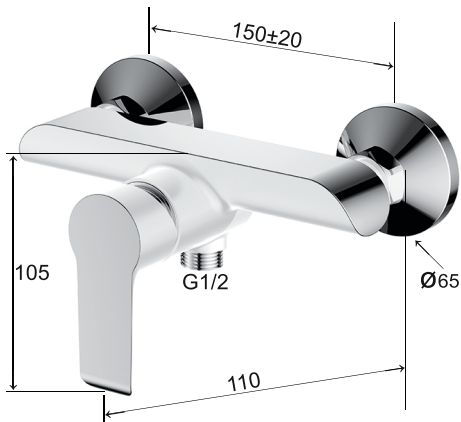

AQUALINE
premium

TECHNICAL FEATURES

Art. Cod. 246960

Materials

Chrome Plated Brass

ABS

Verification to: Standard EN817:2008