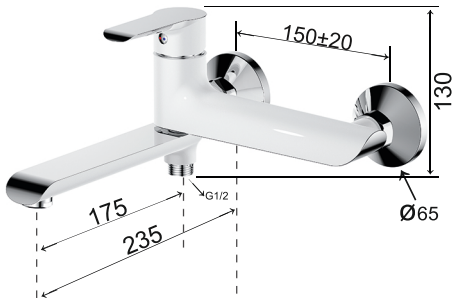

AQUALINE
premium

TECHNICAL FEATURES

Art. Cod. 246950

Materials

Chrome Plated Brass

ABS

Verification to: Standard EN817:2008