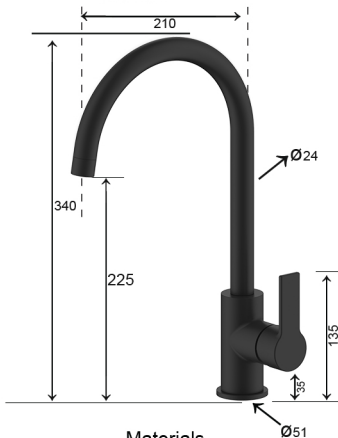

AQUALINE
premium

TECHNICAL FEATURES

Art. Cod. 246203M

Materials

Black Plated Brass

ABS

Verification to: Standard EN817:2008