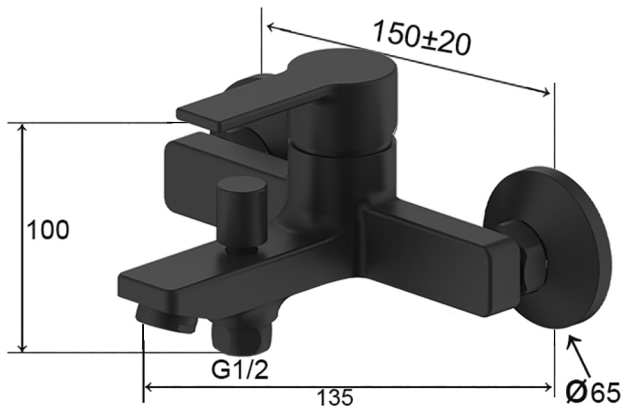

AQUALINE
premium

TECHNICAL FEATURES

Art. Cod. 246201M

Materials

Black Plated Brass

ABS

Verification to: Standard EN817:2008