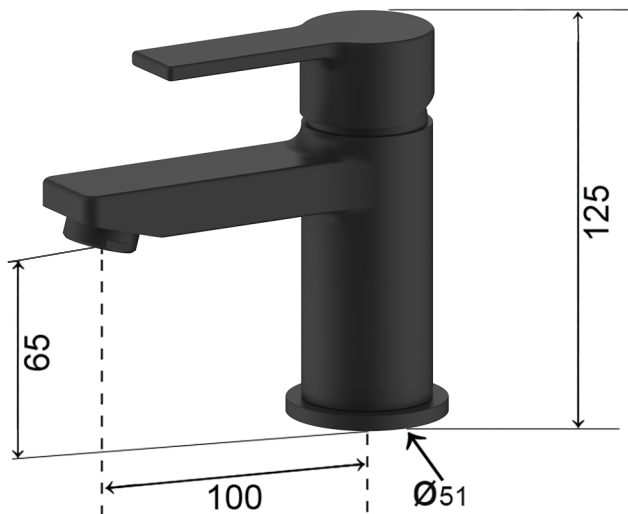

**AQUALINE**  
*premium*

TECHNICAL FEATURES

Art. Cod. 246200M

Materials

Black Plated Brass

ABS

Verification to: Standard EN817:2008