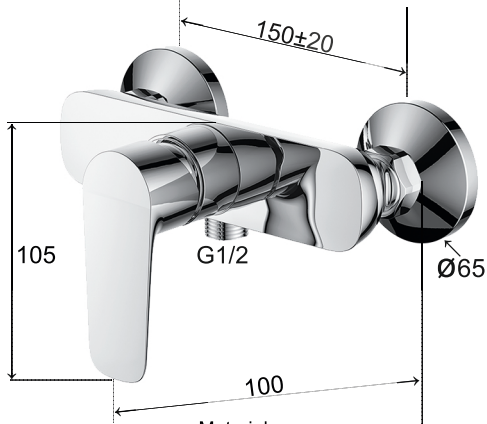

**AQUALINE**  
*premium*

TECHNICAL FEATURES

Art. Cod. 246006N

Materials

Chrome Plated Brass

ABS

Verification to: Standard EN817:2008