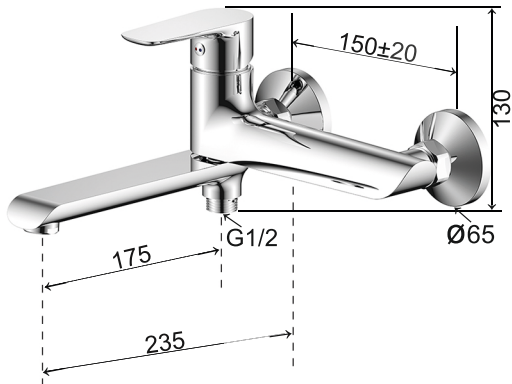

AQUALINE
premium

TECHNICAL FEATURES

Art. Cod. 246006N

Materials

Chrome Plated Brass

ABS

Verification to: Standard EN817:2008