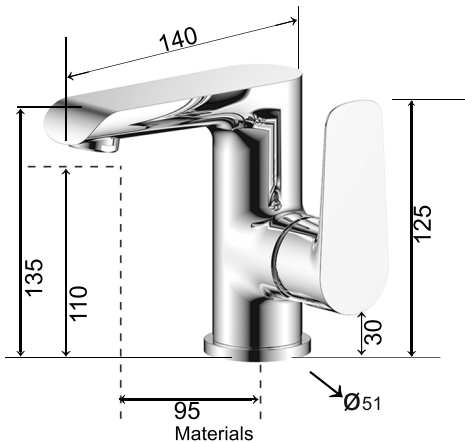

AQUALINE
premium

TECHNICAL FEATURES

Art. Cod. 246001N

Chrome Plated Brass

ABS

Verification to: Standard EN817:2008