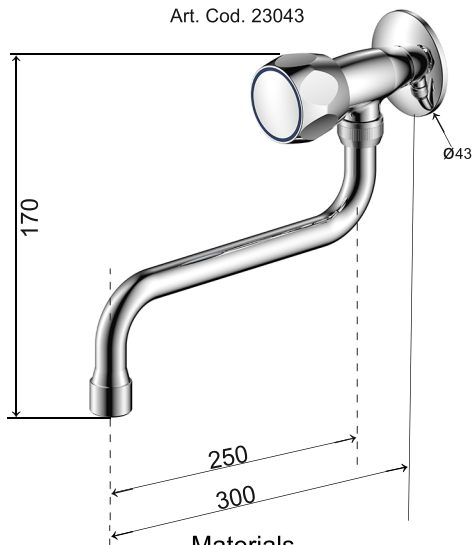

AQUALINE
basic

TECHNICAL FEATURES

Art. Cod. 23043

Chrome Plated Brass

ABS

Verification to: Standard EN817:2008