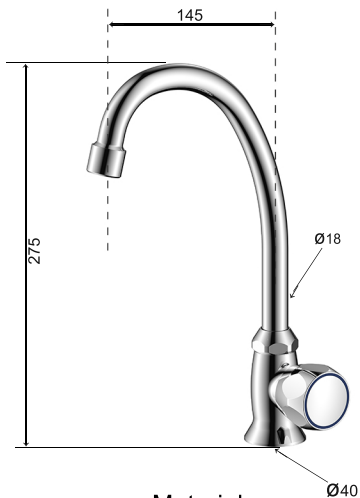

AQUALINE
basic

TECHNICAL FEATURES

Art. Cod. 23042

Materials

Chrome Plated Brass

ABS

Verification to: Standard EN817:2008