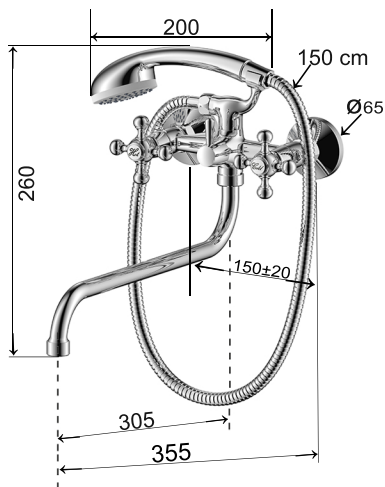

# AQUALINE

basic

## TECHNICAL FEATURES

Art. Cod. 23026

Materials

Chrome Plated Brass

ABS

Verification to: Standard EN817:2008