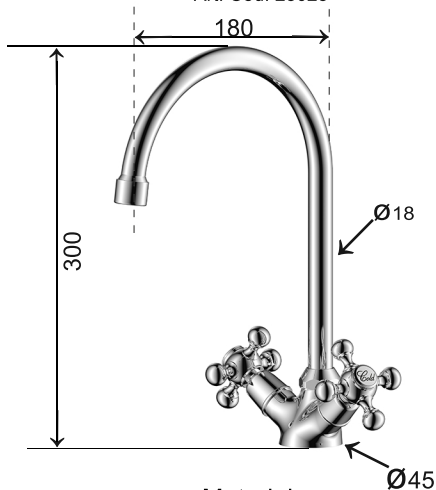

AQUALINE basic

TECHNICAL FEATURES

Art. Cod. 23025

Materials

Chrome Plated Brass

ABS

Verification to: Standard EN817:2008