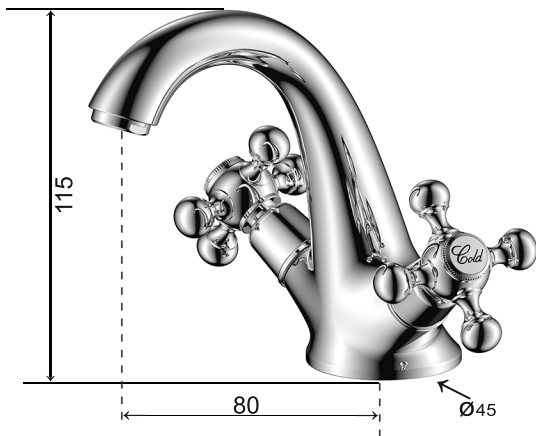

AQUALINE
basic

TECHNICAL FEATURES

Art. Cod. 23024

Materials

Chrome Plated Brass

ABS

Verification to: Standard EN817:2008